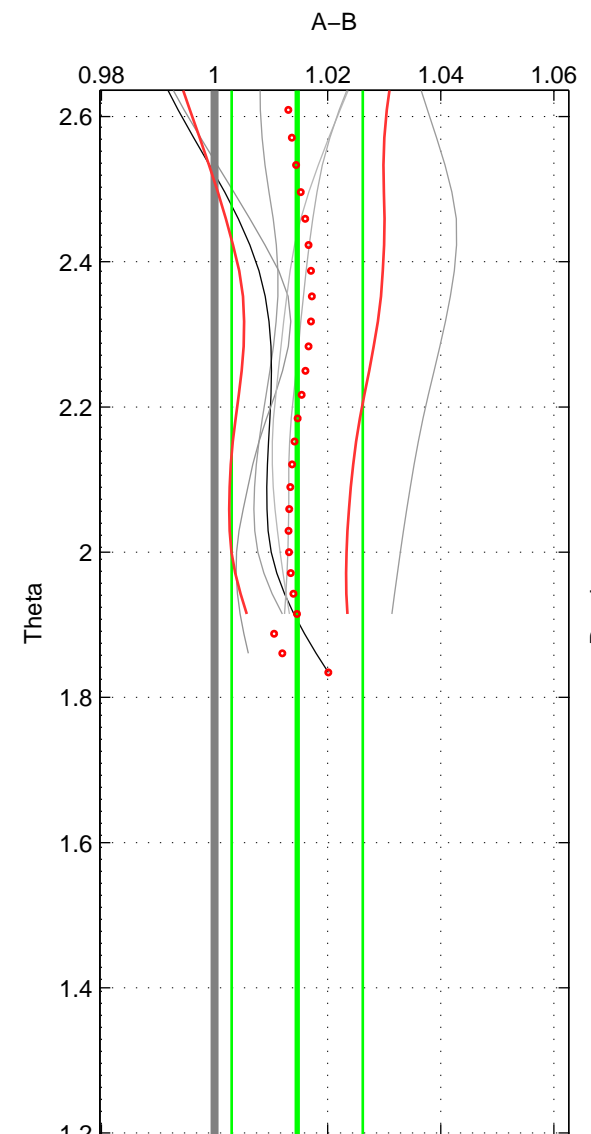

Cruise A (red). Date: Feb 2003 Cruisename: 660-49UF20030225

Cruise B (blue). Date: Jul 2006 Cruisename: 712-49UP20060630

*** "Favourite" values are means of spaces 1 2.

	Offset	O.StDev	Ratio	R.Stdev	Rating
SIGMA:	0.046	0.031	1.016	0.012	4
THETA:	0.040	0.031	1.015	0.012	4
DEPTH:	0.044	0.006	1.016	0.002	3
FAV.:	0.043	0.031	1.016	0.012	4

Profiles of A: 8
 Profiles of B: 3
 Diff profs : 6
 WMoffset (A-B): 0.04553
 WMoffset stdev: 0.031395
 WMratio (A/B): 1.0164
 WMratio stdev: 0.01155

Quality (1-5): 4

Profiles of A: 8
 Profiles of B: 3
 Diff profs : 6
 WMoffset (A-B): 0.040287
 WMoffset stdev: 0.031288
 WMratio (A/B): 1.0146
 WMratio stdev: 0.011589

Quality (1-5): 4

Please note that statistics are bad.

Profiles of A: 8
 Profiles of B: 3
 Diff profs : 6
 WMoffset (A-B): 0.044338
 WMoffset stdev: 0.0059075
 WMratio (A/B): 1.0161
 WMratio stdev: 0.0019754