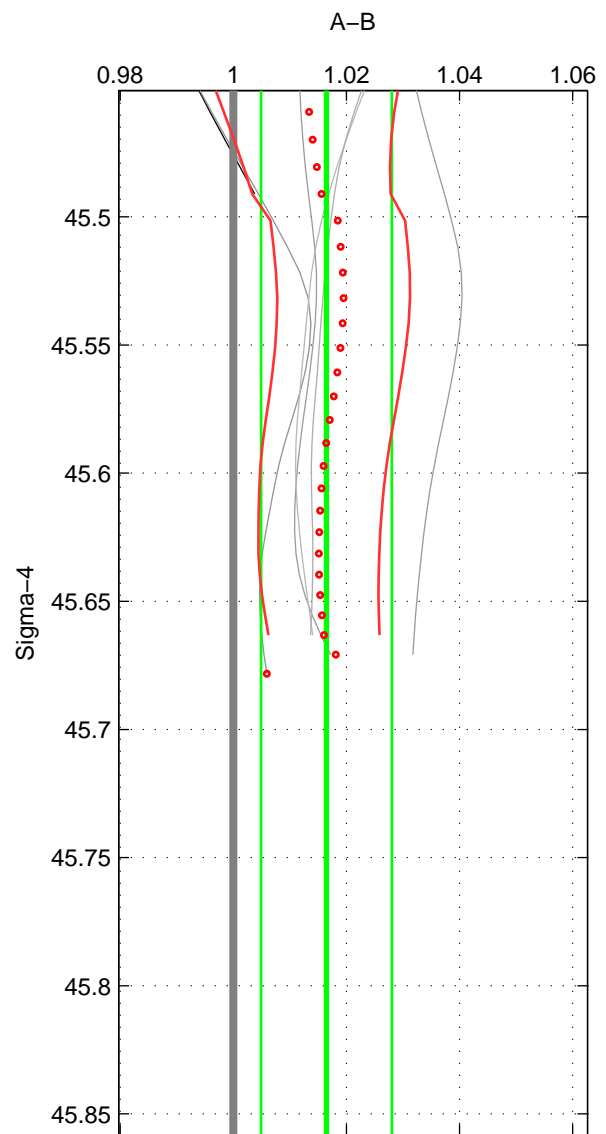

Cruise A (red). Date: Feb 2003 Cruisename: 660-49UF20030225

Cruise B (blue). Date: Jul 2006 Cruisename: 712-49UP20060630

*** "Favourite" values are means of spaces 1 2.

	Offset	O.StDev	Ratio	R.Stdev	Rating
SIGMA:	0.046	0.031	1.016	0.012	4
THETA:	0.040	0.031	1.015	0.012	4
DEPTH:	0.044	0.006	1.016	0.002	3
FAV.:	0.043	0.031	1.016	0.012	4

Profiles of A: 8
 Profiles of B: 3
 Diff profs : 6
 WMoffset (A-B): 0.04553
 WMoffset stdev: 0.031395
 WMratio (A/B): 1.0164
 WMratio stdev: 0.01155

Quality (1-5): 4

Profiles of A: 8
 Profiles of B: 3
 Diff profs : 6
 WMoffset (A-B): 0.040287
 WMoffset stdev: 0.031288
 WMratio (A/B): 1.0146
 WMratio stdev: 0.011589

Quality (1-5): 4

Please note that statistics are bad.

Profiles of A: 8
 Profiles of B: 3
 Diff profs : 6
 WMoffset (A-B): 0.044338
 WMoffset stdev: 0.0059075
 WMratio (A/B): 1.0161
 WMratio stdev: 0.0019754