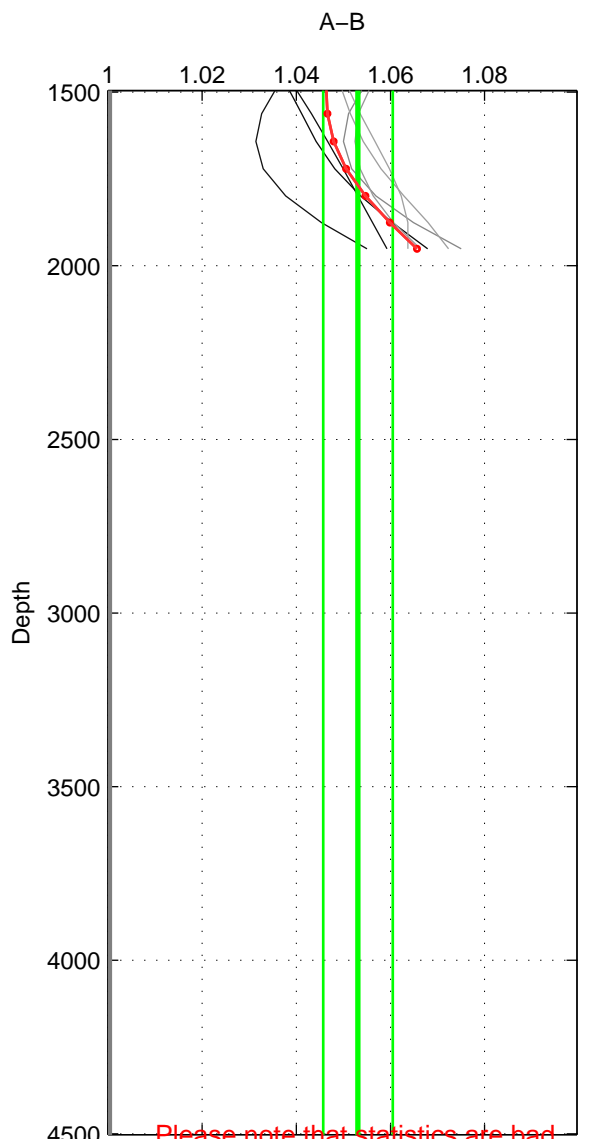

Cruise A (red). Date: Jan 1994 Cruisename: 576-49K619940107

Cruise B (blue). Date: Jul 2001 Cruisename: 656-49UF20010710

*** "Favourite" values are means of spaces 1 2.

	Offset	O.StDev	Ratio	R.Stdev	Rating
SIGMA:	0.145	0.028	1.052	0.010	3
THETA:	0.151	0.026	1.054	0.010	3
DEPTH:	0.147	0.018	1.053	0.007	2
FAV.:	0.148	0.027	1.053	0.010	3

Profiles of A: 2
 Profiles of B: 8
 Diff profs : 7
 WMoffset (A-B): 0.14463
 WMoffset stdev: 0.027863
 WMratio (A/B): 1.0517
 WMratio stdev: 0.010484

Quality (1-5): 3

Profiles of A: 2
 Profiles of B: 8
 Diff profs : 7
 WMoffset (A-B): 0.15088
 WMoffset stdev: 0.025724
 WMratio (A/B): 1.0544
 WMratio stdev: 0.0097787

Quality (1-5): 3

Profiles of A: 2
 Profiles of B: 8
 Diff profs : 7
 WMoffset (A-B): 0.14713
 WMoffset stdev: 0.017957
 WMratio (A/B): 1.0531
 WMratio stdev: 0.0073844

Quality (1-5): 2

Please note that statistics are bad.