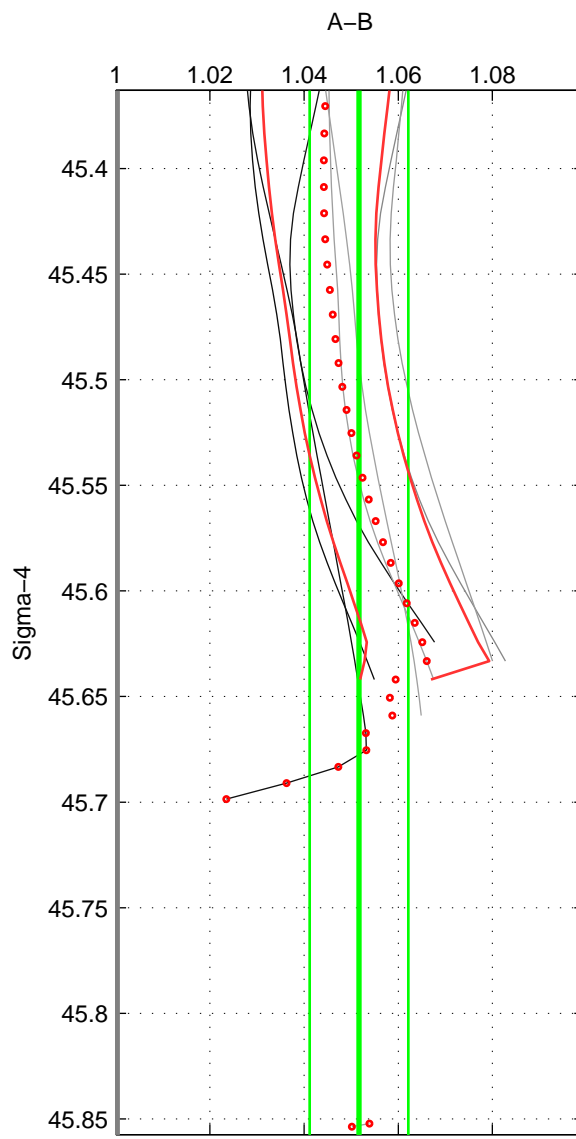

Cruise A (red). Date: Jan 1994 Cruisename: 576-49K619940107

Cruise B (blue). Date: Jul 2001 Cruisename: 656-49UF20010710

*** "Favourite" values are means of spaces 1 2.

	Offset	O.StDev	Ratio	R.Stdev	Rating
SIGMA:	0.145	0.028	1.052	0.010	3
THETA:	0.151	0.026	1.054	0.010	3
DEPTH:	0.147	0.018	1.053	0.007	2
FAV.:	0.148	0.027	1.053	0.010	3

Profiles of A: 2
 Profiles of B: 8
 Diff profs : 7
 WMoffset (A-B): 0.14463
 WMoffset stdev: 0.027863
 WMratio (A/B): 1.0517
 WMratio stdev: 0.010484

Quality (1-5): 3

Profiles of A: 2
 Profiles of B: 8
 Diff profs : 7
 WMoffset (A-B): 0.15088
 WMoffset stdev: 0.025724
 WMratio (A/B): 1.0544
 WMratio stdev: 0.0097787

Quality (1-5): 3

Profiles of A: 2
 Profiles of B: 8
 Diff profs : 7
 WMoffset (A-B): 0.14713
 WMoffset stdev: 0.017957
 WMratio (A/B): 1.0531
 WMratio stdev: 0.0073844

Quality (1-5): 2

Please note that statistics are bad.