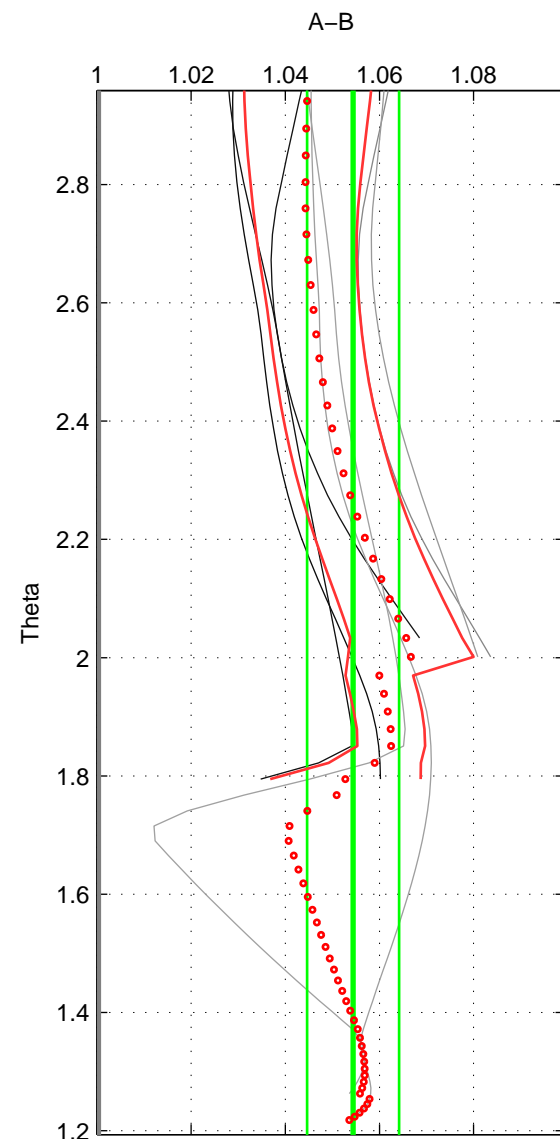

Cruise A (red). Date: Jan 1994 Cruisename: 576-49K619940107

Cruise B (blue). Date: Jul 2001 Cruisename: 656-49UF20010710

*** "Favourite" values are means of spaces 1 2.

	Offset	O.StDev	Ratio	R.Stdev	Rating
SIGMA:	0.145	0.028	1.052	0.010	3
THETA:	0.151	0.026	1.054	0.010	3
DEPTH:	0.147	0.018	1.053	0.007	2
FAV.:	0.148	0.027	1.053	0.010	3

Profiles of A: 2
 Profiles of B: 8
 Diff profs : 7
 WMoffset (A-B): 0.14463
 WMoffset stdev: 0.027863
 WMratio (A/B): 1.0517
 WMratio stdev: 0.010484

Quality (1-5): 3

Profiles of A: 2
 Profiles of B: 8
 Diff profs : 7
 WMoffset (A-B): 0.15088
 WMoffset stdev: 0.025724
 WMratio (A/B): 1.0544
 WMratio stdev: 0.0097787

Quality (1-5): 3

Profiles of A: 2
 Profiles of B: 8
 Diff profs : 7
 WMoffset (A-B): 0.14713
 WMoffset stdev: 0.017957
 WMratio (A/B): 1.0531
 WMratio stdev: 0.0073844

Quality (1-5): 2

Please note that statistics are bad.