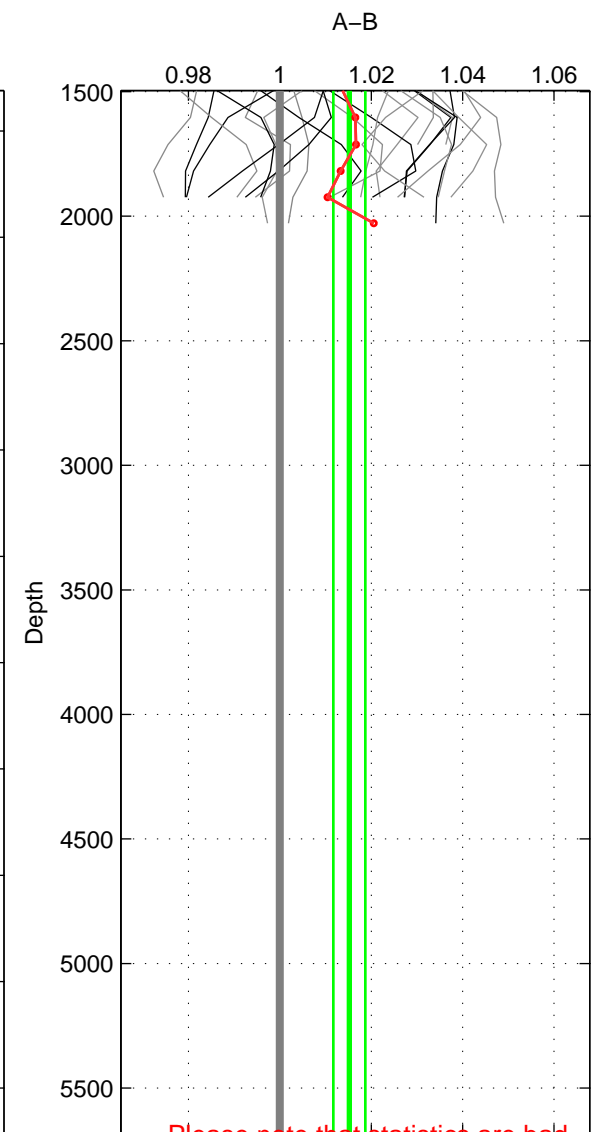

Cruise A (red). Date: Oct 2000 Cruisename: 555-49HG20000912

Cruise B (blue). Date: Oct 1998 Cruisename: 686-49UP19980916

\*\*\* "Favourite" values are those of space 2.

	Offset	O.StDev	Ratio	R.Stdev	Rating
SIGMA:	0.043	0.051	1.015	0.017	4
THETA:	0.045	0.049	1.015	0.016	5
DEPTH:	0.045	0.010	1.015	0.003	3
FAV.:	0.045	0.049	1.015	0.016	5

Profiles of A: 15  
 Profiles of B: 19  
 Diff profs : 25  
 WMoffset (A-B): 0.043237  
 WMoffset stdev: 0.050987  
 WMratio (A/B): 1.0146  
 WMratio stdev: 0.01711

Quality (1-5): 4

Profiles of A: 15  
 Profiles of B: 19  
 Diff profs : 25  
 WMoffset (A-B): 0.045034  
 WMoffset stdev: 0.049145  
 WMratio (A/B): 1.015  
 WMratio stdev: 0.016387

Quality (1-5): 5

Profiles of A: 15  
 Profiles of B: 19  
 Diff profs : 25  
 WMoffset (A-B): 0.045201  
 WMoffset stdev: 0.010166  
 WMratio (A/B): 1.0152  
 WMratio stdev: 0.0034991

Quality (1-5): 3

Please note that statistics are bad.