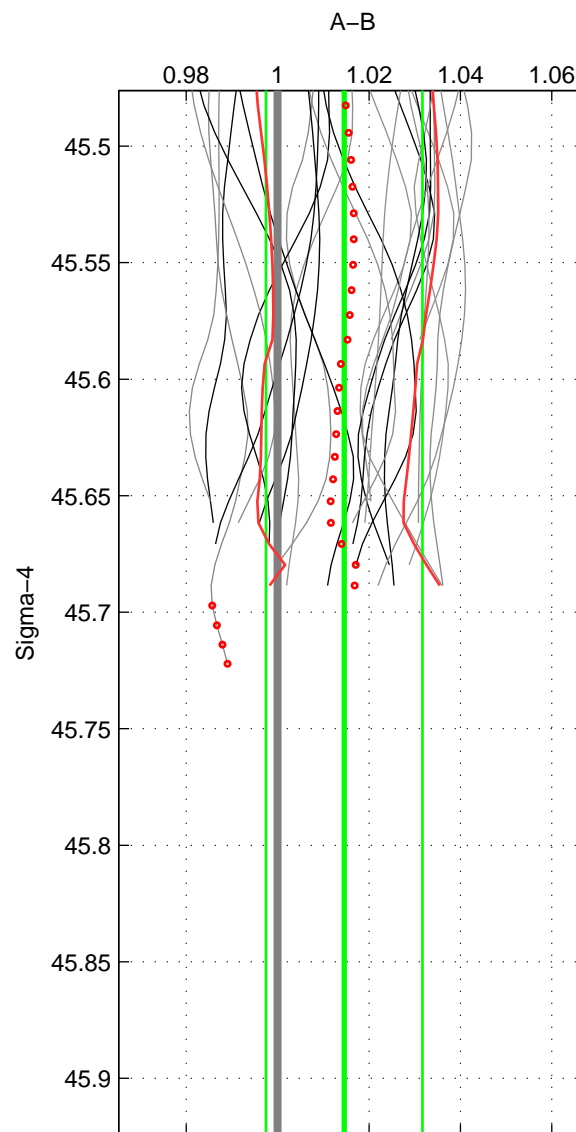

Cruise A (red). Date: Oct 2000 Cruisename: 555-49HG20000912

Cruise B (blue). Date: Oct 1998 Cruisename: 686-49UP19980916

\*\*\* "Favourite" values are those of space 2.

	Offset	O.StDev	Ratio	R.Stdev	Rating
SIGMA:	0.043	0.051	1.015	0.017	4
THETA:	0.045	0.049	1.015	0.016	5
DEPTH:	0.045	0.010	1.015	0.003	3
FAV.:	0.045	0.049	1.015	0.016	5

Profiles of A: 15  
 Profiles of B: 19  
 Diff profs : 25  
 WMoffset (A-B): 0.043237  
 WMoffset stdev: 0.050987  
 WMratio (A/B): 1.0146  
 WMratio stdev: 0.01711

Quality (1-5): 4

Profiles of A: 15  
 Profiles of B: 19  
 Diff profs : 25  
 WMoffset (A-B): 0.045034  
 WMoffset stdev: 0.049145  
 WMratio (A/B): 1.015  
 WMratio stdev: 0.016387

Quality (1-5): 5

Profiles of A: 15  
 Profiles of B: 19  
 Diff profs : 25  
 WMoffset (A-B): 0.045201  
 WMoffset stdev: 0.010166  
 WMratio (A/B): 1.0152  
 WMratio stdev: 0.0034991

Quality (1-5): 3

Please note that statistics are bad.