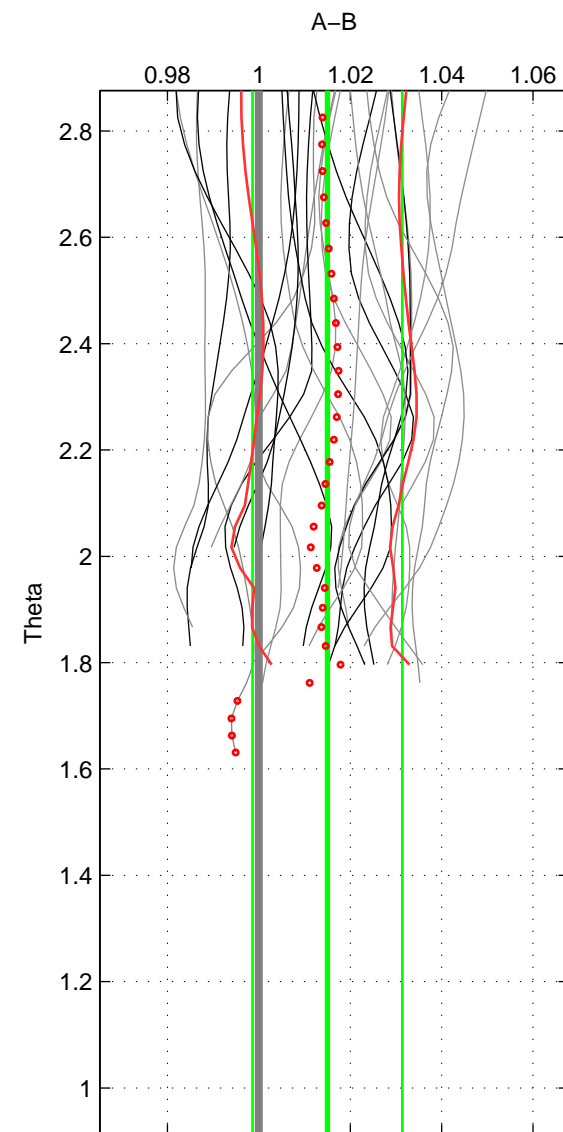

Cruise A (red). Date: Oct 2000 Cruisename: 555-49HG20000912

Cruise B (blue). Date: Oct 1998 Cruisename: 686-49UP19980916

\*\*\* "Favourite" values are those of space 2.

	Offset	O.StDev	Ratio	R.Stdev	Rating
SIGMA:	0.043	0.051	1.015	0.017	4
THETA:	0.045	0.049	1.015	0.016	5
DEPTH:	0.045	0.010	1.015	0.003	3
FAV.:	0.045	0.049	1.015	0.016	5

Profiles of A: 15  
 Profiles of B: 19  
 Diff profs : 25  
 WMoffset (A-B): 0.043237  
 WMoffset stdev: 0.050987  
 WMratio (A/B): 1.0146  
 WMratio stdev: 0.01711

Quality (1-5): 4

Profiles of A: 15  
 Profiles of B: 19  
 Diff profs : 25  
 WMoffset (A-B): 0.045034  
 WMoffset stdev: 0.049145  
 WMratio (A/B): 1.015  
 WMratio stdev: 0.016387

Quality (1-5): 5

Profiles of A: 15  
 Profiles of B: 19  
 Diff profs : 25  
 WMoffset (A-B): 0.045201  
 WMoffset stdev: 0.010166  
 WMratio (A/B): 1.0152  
 WMratio stdev: 0.0034991

Quality (1-5): 3

Please note that statistics are bad.