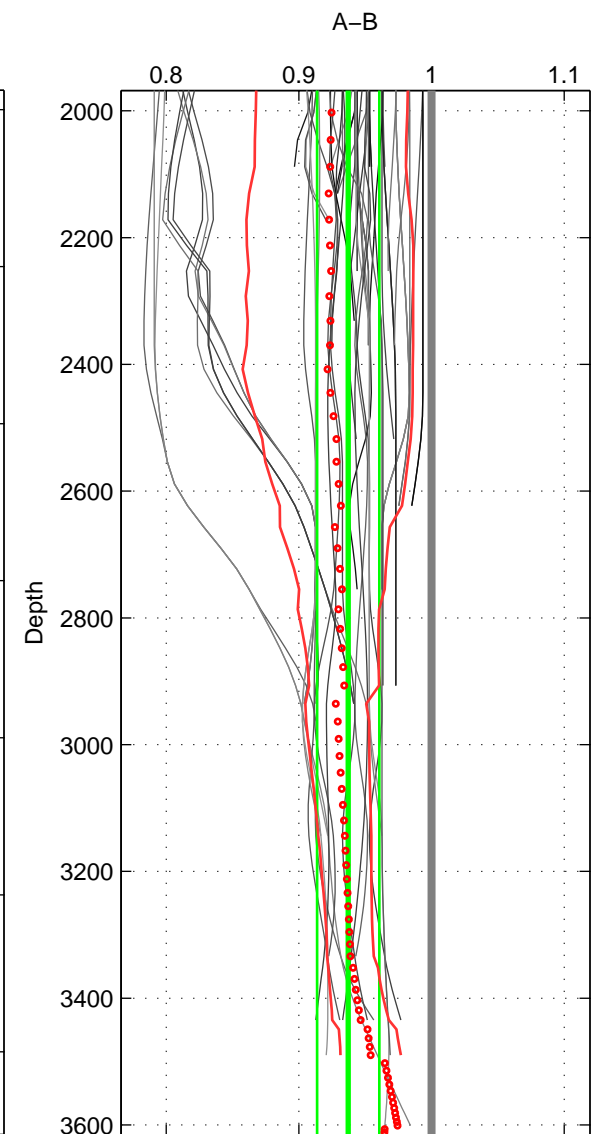

Cruise A (red). Date: Oct 2003 Cruisename: 81-58GS20030922
 Cruise B (blue). Date: Nov 1996 Cruisename: 95-58JH19961030

*** "Favourite" values are means of spaces 1 2 3.

	Offset	O.StDev	Ratio	R.Stdev	Rating
SIGMA:	-0.054	0.025	0.945	0.026	4
THETA:	-0.058	0.028	0.941	0.029	4
DEPTH:	-0.061	0.023	0.937	0.023	4
FAV. :	-0.058	0.025	0.941	0.026	4

Profiles of A: 14
 Profiles of B: 15
 Diff profs : 54
 WMoffset (A-B): -0.054368
 WMoffset stdev: 0.025229
 WMratio (A/B): 0.94459
 WMratio stdev: 0.025573

Quality (1-5): 4

Profiles of A: 14
 Profiles of B: 15
 Diff profs : 54
 WMoffset (A-B): -0.058173
 WMoffset stdev: 0.028141
 WMratio (A/B): 0.94058
 WMratio stdev: 0.028599

Quality (1-5): 4

Profiles of A: 14
 Profiles of B: 15
 Diff profs : 54
 WMoffset (A-B): -0.061401
 WMoffset stdev: 0.022985
 WMratio (A/B): 0.93722
 WMratio stdev: 0.023419

Quality (1-5): 4