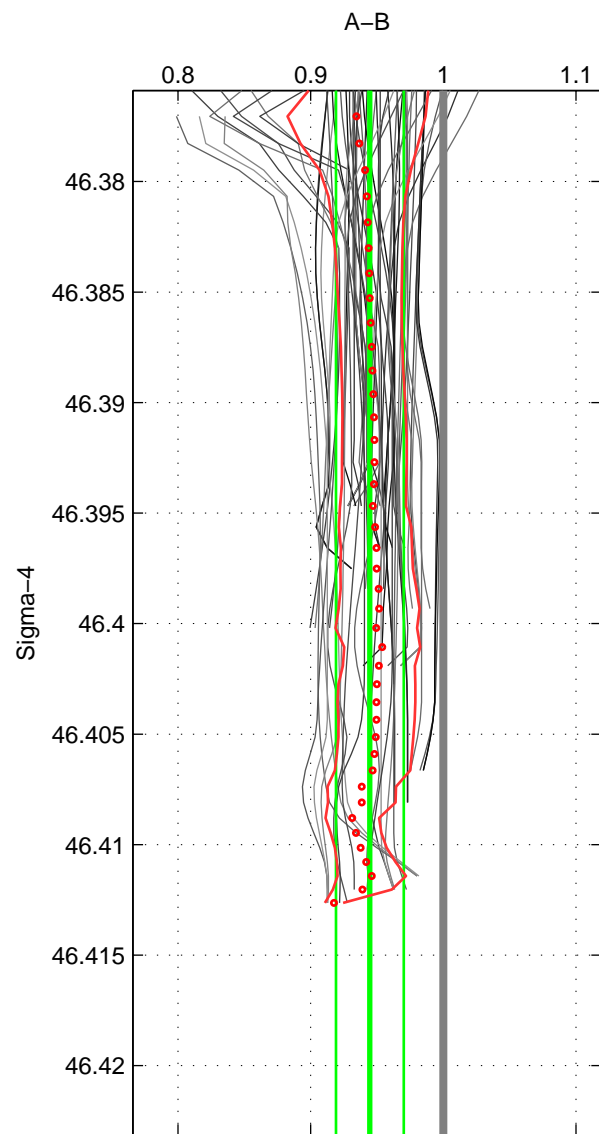

Cruise A (red). Date: Oct 2003 Cruisename: 81-58GS20030922
 Cruise B (blue). Date: Nov 1996 Cruisename: 95-58JH19961030

*** "Favourite" values are means of spaces 1 2 3.

	Offset	O.StDev	Ratio	R.Stdev	Rating
SIGMA:	-0.054	0.025	0.945	0.026	4
THETA:	-0.058	0.028	0.941	0.029	4
DEPTH:	-0.061	0.023	0.937	0.023	4
FAV. :	-0.058	0.025	0.941	0.026	4

Profiles of A: 14
 Profiles of B: 15
 Diff profs : 54
 WMoffset (A-B): -0.054368
 WMoffset stdev: 0.025229
 WMratio (A/B): 0.94459
 WMratio stdev: 0.025573

Quality (1-5): 4

Profiles of A: 14
 Profiles of B: 15
 Diff profs : 54
 WMoffset (A-B): -0.058173
 WMoffset stdev: 0.028141
 WMratio (A/B): 0.94058
 WMratio stdev: 0.028599

Quality (1-5): 4

Profiles of A: 14
 Profiles of B: 15
 Diff profs : 54
 WMoffset (A-B): -0.061401
 WMoffset stdev: 0.022985
 WMratio (A/B): 0.93722
 WMratio stdev: 0.023419

Quality (1-5): 4