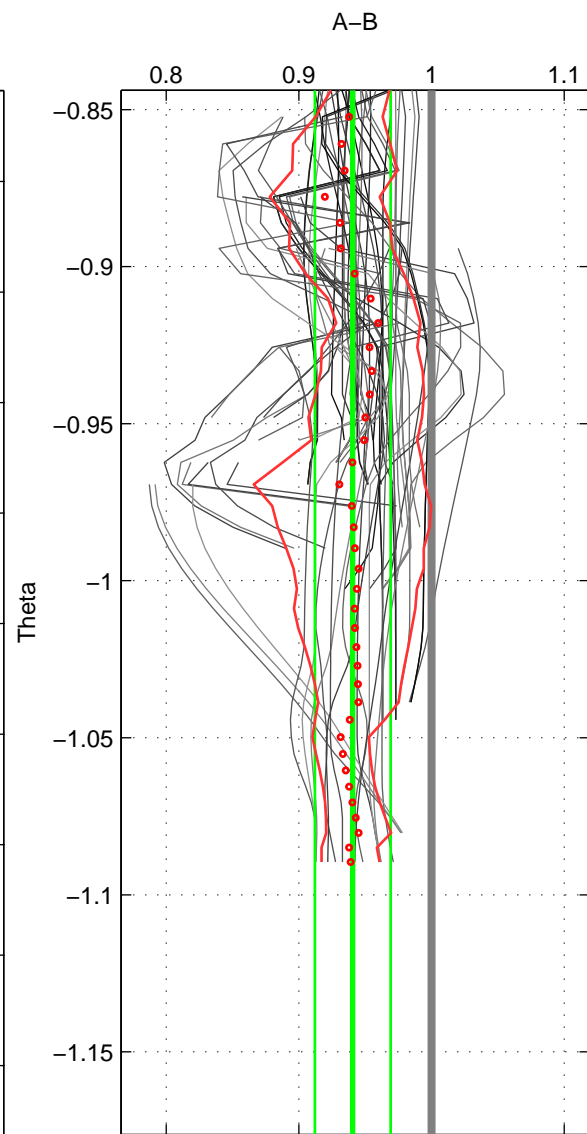

Cruise A (red). Date: Oct 2003 Cruisename: 81-58GS20030922
 Cruise B (blue). Date: Nov 1996 Cruisename: 95-58JH19961030

*** "Favourite" values are means of spaces 1 2 3.

	Offset	O.StDev	Ratio	R.Stdev	Rating
SIGMA:	-0.054	0.025	0.945	0.026	4
THETA:	-0.058	0.028	0.941	0.029	4
DEPTH:	-0.061	0.023	0.937	0.023	4
FAV. :	-0.058	0.025	0.941	0.026	4

Profiles of A: 14
 Profiles of B: 15
 Diff profs : 54
 WMoffset (A-B): -0.054368
 WMoffset stdev: 0.025229
 WMratio (A/B): 0.94459
 WMratio stdev: 0.025573

Quality (1-5): 4

Profiles of A: 14
 Profiles of B: 15
 Diff profs : 54
 WMoffset (A-B): -0.058173
 WMoffset stdev: 0.028141
 WMratio (A/B): 0.94058
 WMratio stdev: 0.028599

Quality (1-5): 4

Profiles of A: 14
 Profiles of B: 15
 Diff profs : 54
 WMoffset (A-B): -0.061401
 WMoffset stdev: 0.022985
 WMratio (A/B): 0.93722
 WMratio stdev: 0.023419

Quality (1-5): 4