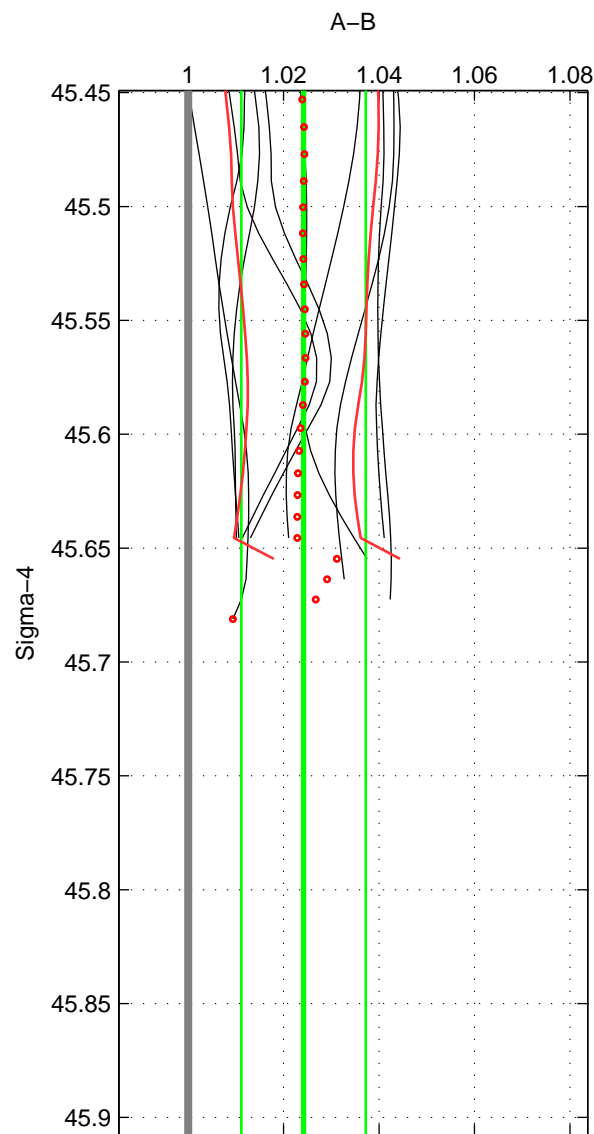

Cruise A (red). Date: Feb 2006 Cruisename: 710-49UP20060113

Cruise B (blue). Date: Jun 2007 Cruisename: 715-49UP20070606

*** "Favourite" values are means of spaces 1 2.

	Offset	O.StDev	Ratio	R.Stdev	Rating
SIGMA:	0.065	0.034	1.024	0.013	4
THETA:	0.046	0.030	1.017	0.011	4
DEPTH:	0.060	0.004	1.022	0.001	3
FAV.:	0.055	0.032	1.021	0.012	4

Profiles of A: 9
 Profiles of B: 27
 Diff profs : 10
 WMoffset (A-B): 0.065018
 WMoffset stdev: 0.034233
 WMratio (A/B): 1.0242
 WMratio stdev: 0.013037

Quality (1-5): 4

Profiles of A: 31
 Profiles of B: 27
 Diff profs : 39
 WMoffset (A-B): 0.045797
 WMoffset stdev: 0.029818
 WMratio (A/B): 1.0171
 WMratio stdev: 0.011257

Quality (1-5): 4

Profiles of A: 31
 Profiles of B: 27
 Diff profs : 39
 WMoffset (A-B): 0.059789
 WMoffset stdev: 0.0042212
 WMratio (A/B): 1.0222
 WMratio stdev: 0.00148

Quality (1-5): 3

Please note that statistics are bad.