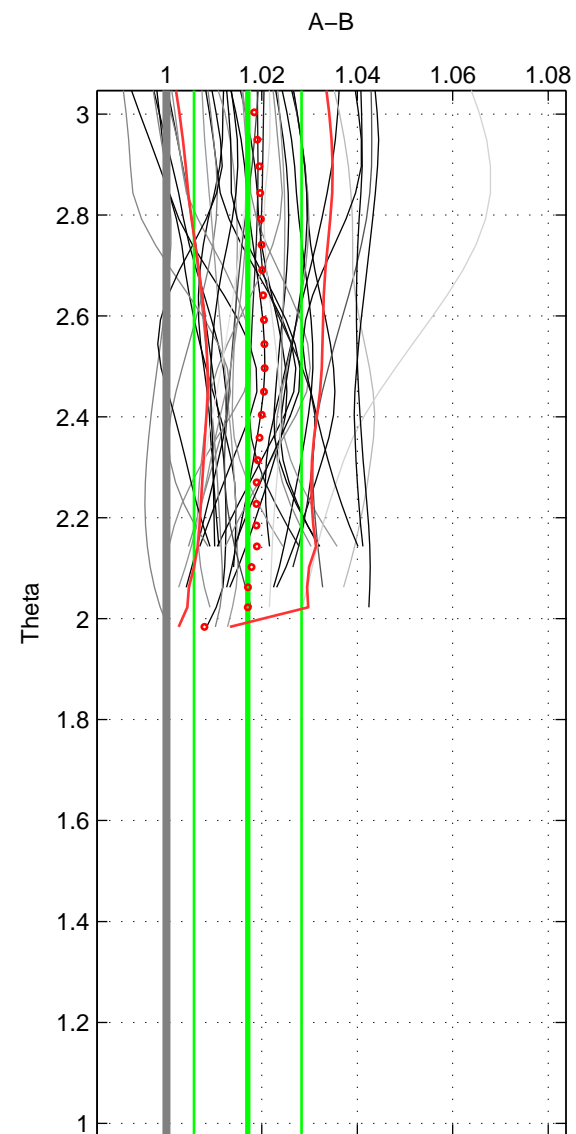

Cruise A (red). Date: Feb 2006 Cruisename: 710-49UP20060113

Cruise B (blue). Date: Jun 2007 Cruisename: 715-49UP20070606

*** "Favourite" values are means of spaces 1 2.

	Offset	O.StDev	Ratio	R.Stdev	Rating
SIGMA:	0.065	0.034	1.024	0.013	4
THETA:	0.046	0.030	1.017	0.011	4
DEPTH:	0.060	0.004	1.022	0.001	3
FAV.:	0.055	0.032	1.021	0.012	4

Profiles of A: 9
 Profiles of B: 27
 Diff profs : 10
 WMoffset (A-B): 0.065018
 WMoffset stdev: 0.034233
 WMratio (A/B): 1.0242
 WMratio stdev: 0.013037

Quality (1-5): 4

Profiles of A: 31
 Profiles of B: 27
 Diff profs : 39
 WMoffset (A-B): 0.045797
 WMoffset stdev: 0.029818
 WMratio (A/B): 1.0171
 WMratio stdev: 0.011257

Quality (1-5): 4

Profiles of A: 31
 Profiles of B: 27
 Diff profs : 39
 WMoffset (A-B): 0.059789
 WMoffset stdev: 0.0042212
 WMratio (A/B): 1.0222
 WMratio stdev: 0.00148

Quality (1-5): 3

Please note that statistics are bad.