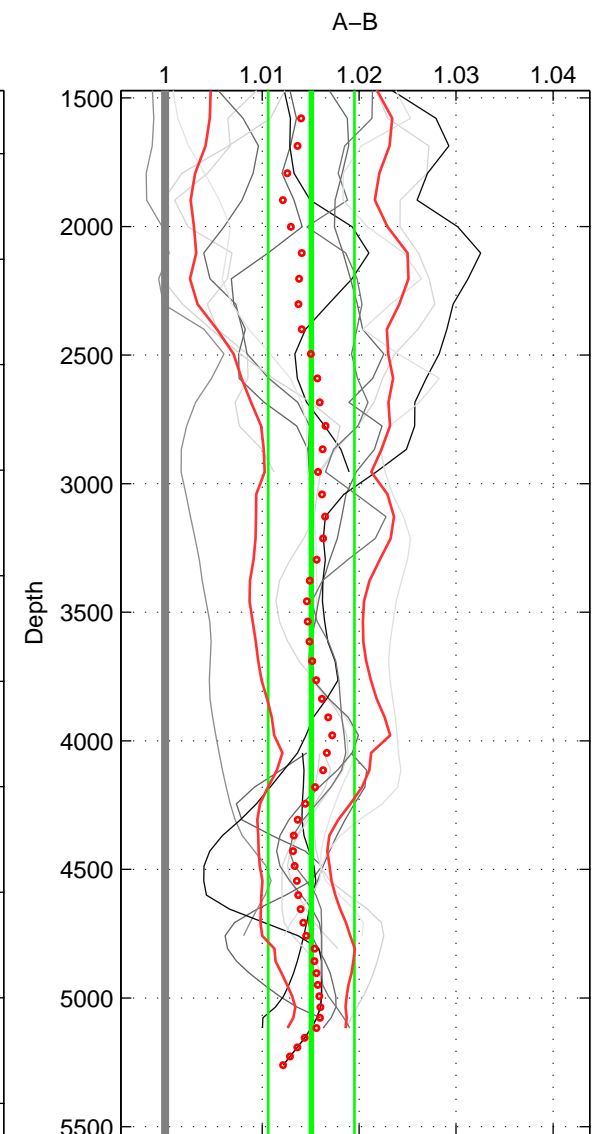

Cruise A (red). Date: Mar 2005 Cruisename: 604-49NZ20050228

Cruise B (blue). Date: Jul 2011 Cruisename: 626-49RY20110515

\*\*\* "Favourite" values are means of spaces 1 2 3.

	Offset	O.StDev	Ratio	R.Stdev	Rating
SIGMA:	0.040	0.012	1.015	0.005	5
THETA:	0.038	0.012	1.014	0.005	5
DEPTH:	0.038	0.011	1.015	0.004	5
FAV.:	0.039	0.012	1.015	0.005	5

Profiles of A: 3  
 Profiles of B: 12  
 Diff profs : 12  
 WMoffset (A-B): 0.04011  
 WMoffset stdev: 0.011866  
 WMratio (A/B): 1.015  
 WMratio stdev: 0.0045343

Quality (1-5): 5

Profiles of A: 3  
 Profiles of B: 12  
 Diff profs : 12  
 WMoffset (A-B): 0.038251  
 WMoffset stdev: 0.011831  
 WMratio (A/B): 1.0144  
 WMratio stdev: 0.0045513

Quality (1-5): 5

Profiles of A: 3  
 Profiles of B: 12  
 Diff profs : 12  
 WMoffset (A-B): 0.037964  
 WMoffset stdev: 0.010933  
 WMratio (A/B): 1.0151  
 WMratio stdev: 0.0044476

Quality (1-5): 5