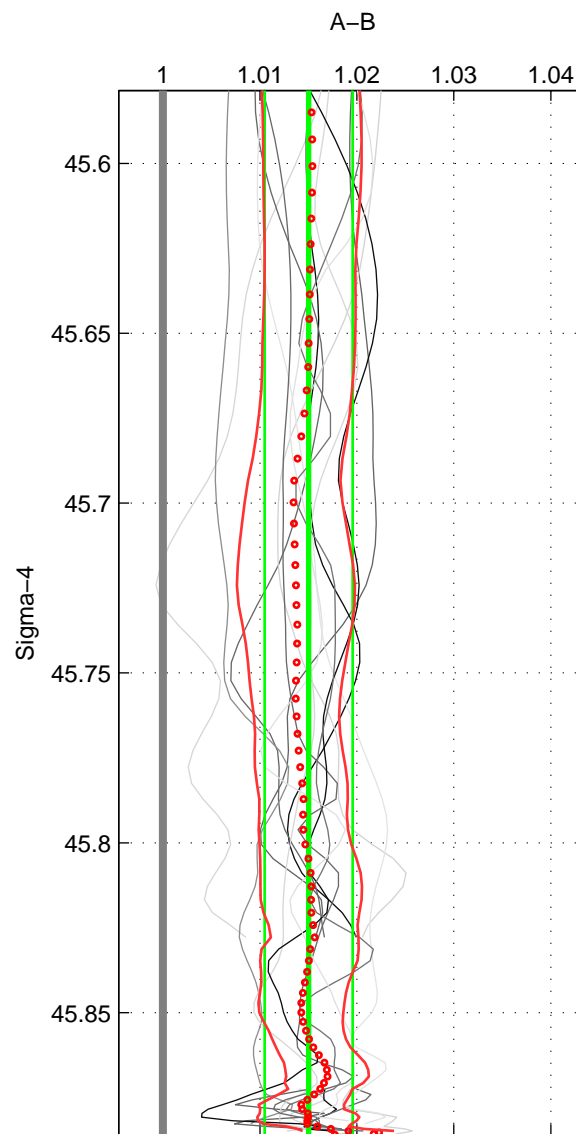

Cruise A (red). Date: Mar 2005 Cruisename: 604-49NZ20050228

Cruise B (blue). Date: Jul 2011 Cruisename: 626-49RY20110515

\*\*\* "Favourite" values are means of spaces 1 2 3.

	Offset	O.StDev	Ratio	R.Stdev	Rating
SIGMA:	0.040	0.012	1.015	0.005	5
THETA:	0.038	0.012	1.014	0.005	5
DEPTH:	0.038	0.011	1.015	0.004	5
FAV.:	0.039	0.012	1.015	0.005	5

Profiles of A: 3  
 Profiles of B: 12  
 Diff profs : 12  
 WMoffset (A-B): 0.04011  
 WMoffset stdev: 0.011866  
 WMratio (A/B): 1.015  
 WMratio stdev: 0.0045343

Quality (1-5): 5

Profiles of A: 3  
 Profiles of B: 12  
 Diff profs : 12  
 WMoffset (A-B): 0.038251  
 WMoffset stdev: 0.011831  
 WMratio (A/B): 1.0144  
 WMratio stdev: 0.0045513

Quality (1-5): 5

Profiles of A: 3  
 Profiles of B: 12  
 Diff profs : 12  
 WMoffset (A-B): 0.037964  
 WMoffset stdev: 0.010933  
 WMratio (A/B): 1.0151  
 WMratio stdev: 0.0044476

Quality (1-5): 5