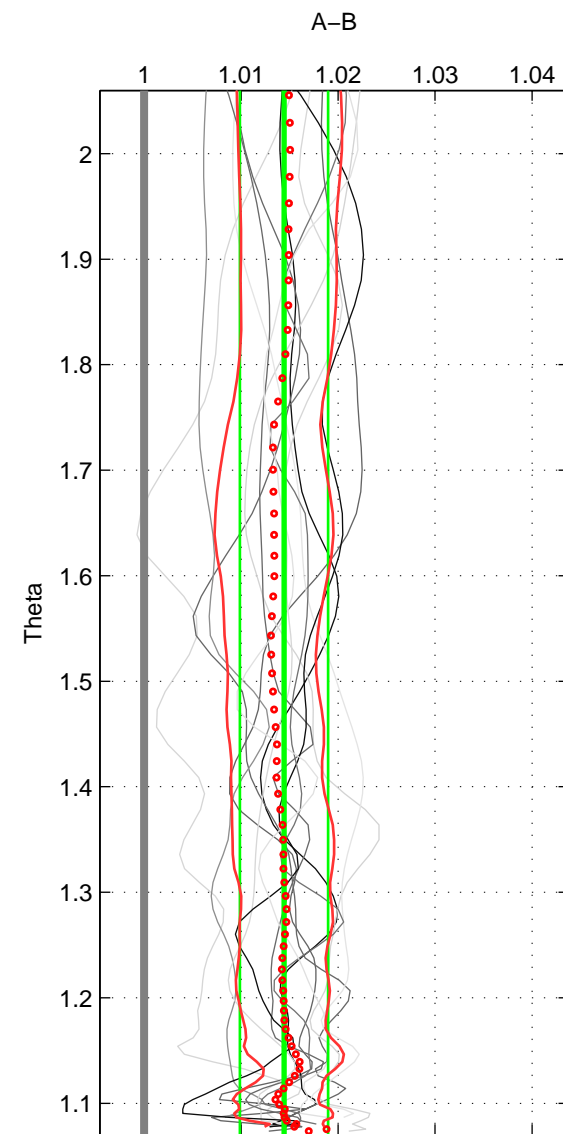

Cruise A (red). Date: Mar 2005 Cruisename: 604-49NZ20050228

Cruise B (blue). Date: Jul 2011 Cruisename: 626-49RY20110515

\*\*\* "Favourite" values are means of spaces 1 2 3.

	Offset	O.StDev	Ratio	R.Stdev	Rating
SIGMA:	0.040	0.012	1.015	0.005	5
THETA:	0.038	0.012	1.014	0.005	5
DEPTH:	0.038	0.011	1.015	0.004	5
FAV.:	0.039	0.012	1.015	0.005	5

Profiles of A: 3  
 Profiles of B: 12  
 Diff profs : 12  
 WMoffset (A-B): 0.04011  
 WMoffset stdev: 0.011866  
 WMratio (A/B): 1.015  
 WMratio stdev: 0.0045343

Quality (1-5): 5

Profiles of A: 3  
 Profiles of B: 12  
 Diff profs : 12  
 WMoffset (A-B): 0.038251  
 WMoffset stdev: 0.011831  
 WMratio (A/B): 1.0144  
 WMratio stdev: 0.0045513

Quality (1-5): 5

Profiles of A: 3  
 Profiles of B: 12  
 Diff profs : 12  
 WMoffset (A-B): 0.037964  
 WMoffset stdev: 0.010933  
 WMratio (A/B): 1.0151  
 WMratio stdev: 0.0044476

Quality (1-5): 5