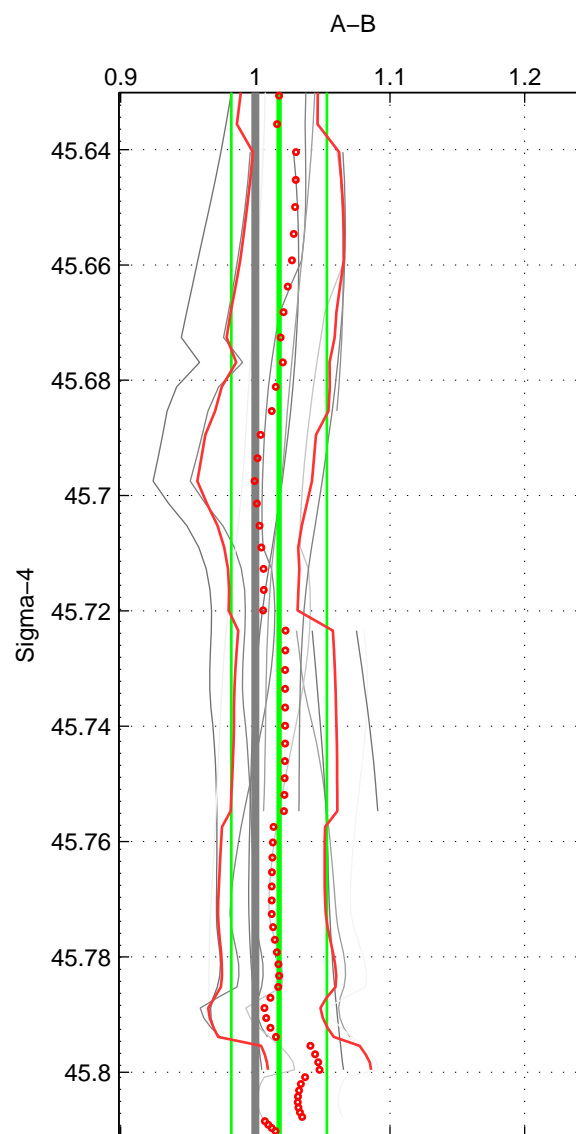

Cruise A (red). Date: Jul 1981 Cruisename: 220-316N19810401

Cruise B (blue). Date: Jan 2011 Cruisename: 280-45CE20110103

*** "Favourite" values are means of spaces 1 2 3.

	Offset	O.StDev	Ratio	R.Stdev	Rating
SIGMA:	0.020	0.042	1.018	0.035	2
THETA:	0.051	0.040	1.045	0.035	2
DEPTH:	0.026	0.032	1.022	0.028	2
FAV. :	0.033	0.038	1.028	0.033	2

Profiles of A: 5
 Profiles of B: 3
 Diff profs : 13
 WMoffset (A-B): 0.020332
 WMoffset stdev: 0.041518
 WMratio (A/B): 1.0176
 WMratio stdev: 0.03548

Quality (1-5): 2

Profiles of A: 5
 Profiles of B: 3
 Diff profs : 14
 WMoffset (A-B): 0.051464
 WMoffset stdev: 0.039813
 WMratio (A/B): 1.0447
 WMratio stdev: 0.035174

Quality (1-5): 2

Profiles of A: 5
 Profiles of B: 3
 Diff profs : 11
 WMoffset (A-B): 0.025954
 WMoffset stdev: 0.031769
 WMratio (A/B): 1.0216
 WMratio stdev: 0.027731

Quality (1-5): 2