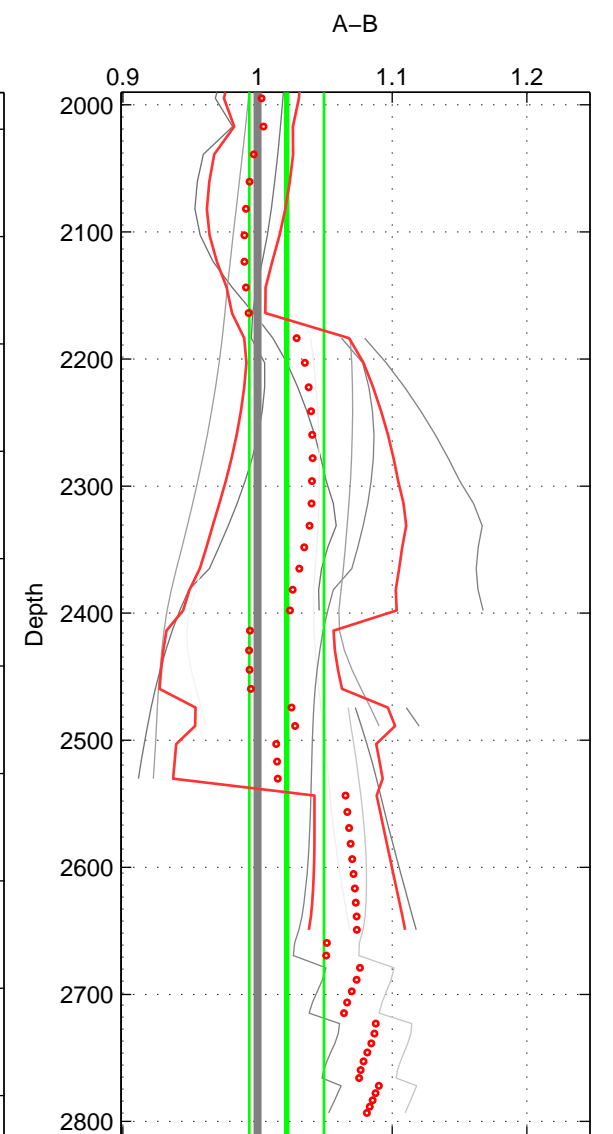

Cruise A (red). Date: Jul 1981 Cruisename: 220-316N19810401

Cruise B (blue). Date: Jan 2011 Cruisename: 280-45CE20110103

*** "Favourite" values are means of spaces 1 2 3.

	Offset	O.StDev	Ratio	R.Stdev	Rating
SIGMA:	0.020	0.042	1.018	0.035	2
THETA:	0.051	0.040	1.045	0.035	2
DEPTH:	0.026	0.032	1.022	0.028	2
FAV. :	0.033	0.038	1.028	0.033	2

Profiles of A: 5
 Profiles of B: 3
 Diff profs : 13
 WMoffset (A-B): 0.020332
 WMoffset stdev: 0.041518
 WMratio (A/B): 1.0176
 WMratio stdev: 0.03548

Quality (1-5): 2

Profiles of A: 5
 Profiles of B: 3
 Diff profs : 14
 WMoffset (A-B): 0.051464
 WMoffset stdev: 0.039813
 WMratio (A/B): 1.0447
 WMratio stdev: 0.035174

Quality (1-5): 2

Profiles of A: 5
 Profiles of B: 3
 Diff profs : 11
 WMoffset (A-B): 0.025954
 WMoffset stdev: 0.031769
 WMratio (A/B): 1.0216
 WMratio stdev: 0.027731

Quality (1-5): 2