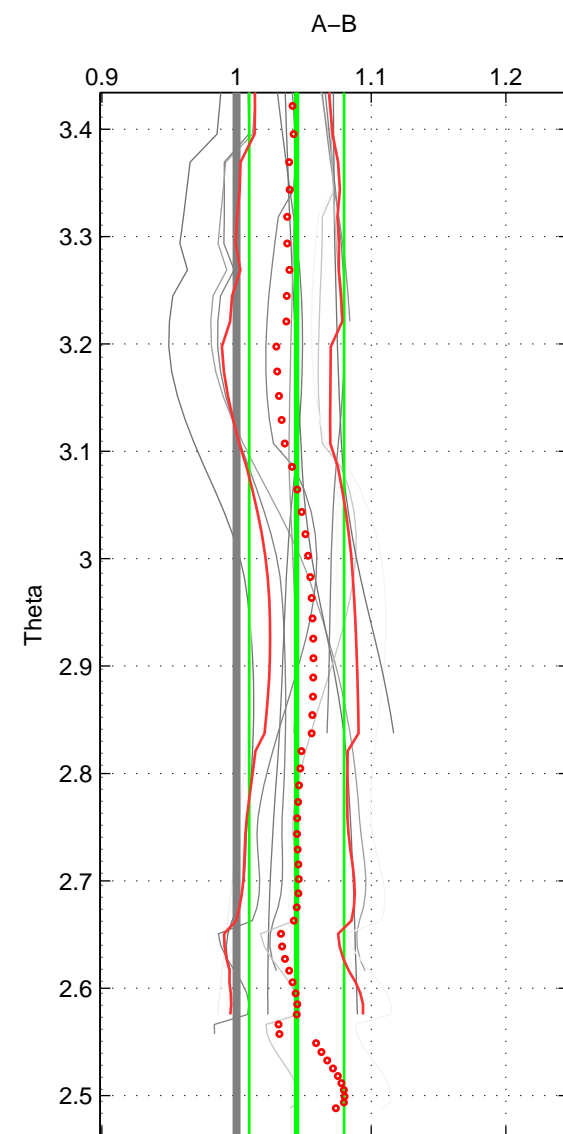

Cruise A (red). Date: Jul 1981 Cruisename: 220-316N19810401

Cruise B (blue). Date: Jan 2011 Cruisename: 280-45CE20110103

*** "Favourite" values are means of spaces 1 2 3.

	Offset	O.StDev	Ratio	R.Stdev	Rating
SIGMA:	0.020	0.042	1.018	0.035	2
THETA:	0.051	0.040	1.045	0.035	2
DEPTH:	0.026	0.032	1.022	0.028	2
FAV. :	0.033	0.038	1.028	0.033	2

Profiles of A: 5
 Profiles of B: 3
 Diff profs : 13
 WMoffset (A-B): 0.020332
 WMoffset stdev: 0.041518
 WMratio (A/B): 1.0176
 WMratio stdev: 0.03548

Quality (1-5): 2

Profiles of A: 5
 Profiles of B: 3
 Diff profs : 14
 WMoffset (A-B): 0.051464
 WMoffset stdev: 0.039813
 WMratio (A/B): 1.0447
 WMratio stdev: 0.035174

Quality (1-5): 2

Profiles of A: 5
 Profiles of B: 3
 Diff profs : 11
 WMoffset (A-B): 0.025954
 WMoffset stdev: 0.031769
 WMratio (A/B): 1.0216
 WMratio stdev: 0.027731

Quality (1-5): 2