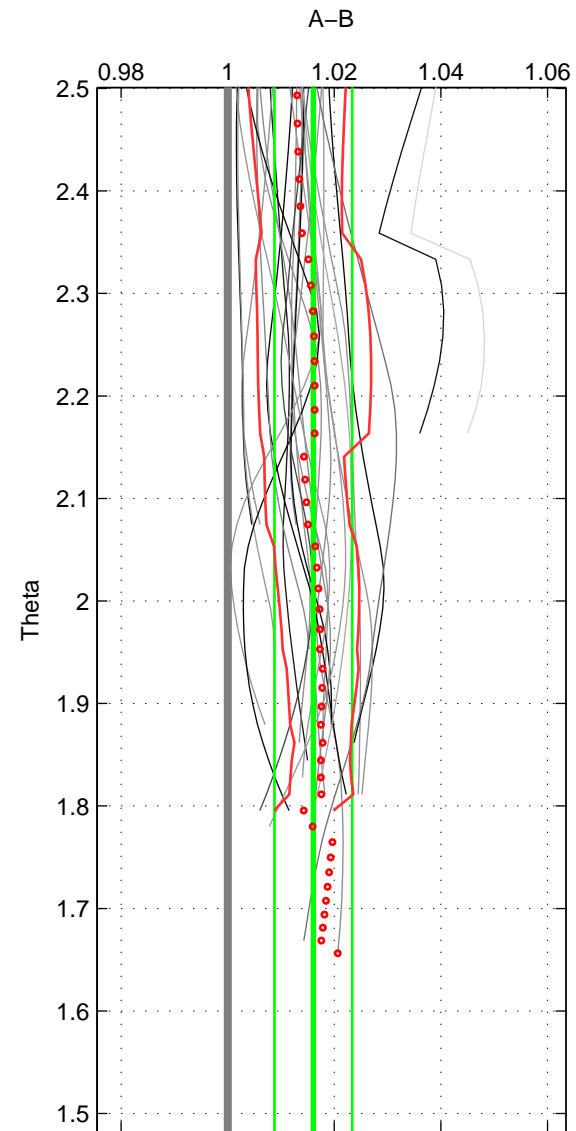

Cruise A (red). Date: Oct 1998 Cruisename: 686-49UP19980916

Cruise B (blue). Date: May 2001 Cruisename: 693-49UP20010424

*** "Favourite" values are means of spaces 1 2.

	Offset	O.StDev	Ratio	R.Stdev	Rating
SIGMA:	0.047	0.022	1.016	0.008	4
THETA:	0.047	0.021	1.016	0.007	4
DEPTH:	0.051	0.038	1.017	0.013	3
FAV.:	0.047	0.022	1.016	0.007	4

Profiles of A: 10
 Profiles of B: 11
 Diff profs : 25
 WMoffset (A-B): 0.04737
 WMoffset stdev: 0.022133
 WMratio (A/B): 1.0161
 WMratio stdev: 0.0076042

Quality (1-5): 4

Profiles of A: 10
 Profiles of B: 11
 Diff profs : 25
 WMoffset (A-B): 0.047411
 WMoffset stdev: 0.021316
 WMratio (A/B): 1.0161
 WMratio stdev: 0.0073113

Quality (1-5): 4

Profiles of A: 10
 Profiles of B: 11
 Diff profs : 25
 WMoffset (A-B): 0.051257
 WMoffset stdev: 0.038147
 WMratio (A/B): 1.0175
 WMratio stdev: 0.013128

Quality (1-5): 3