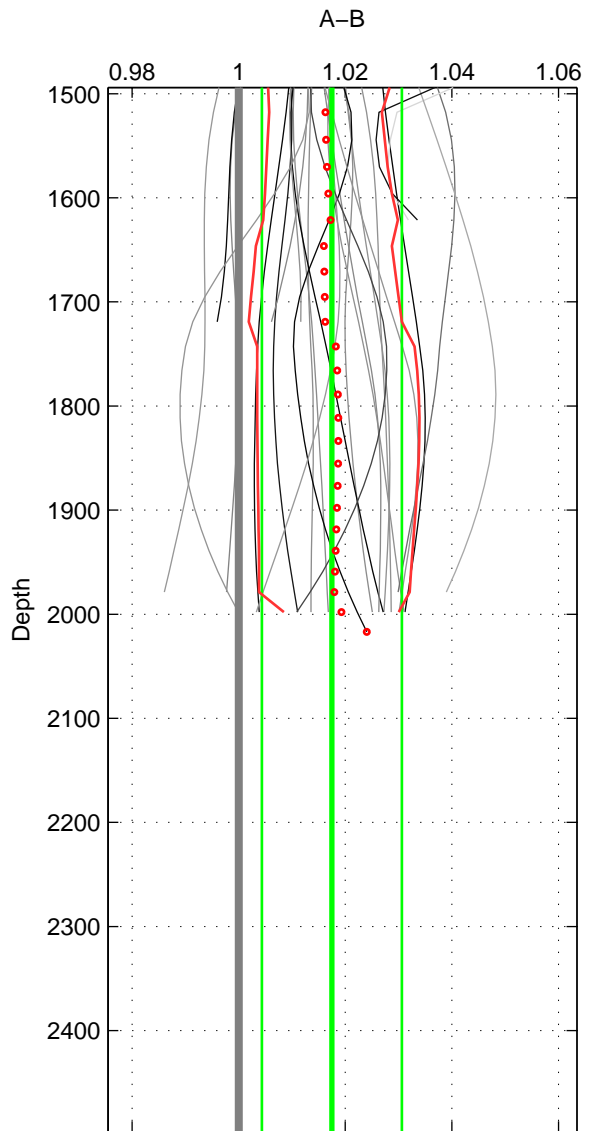

Cruise A (red). Date: Oct 1998 Cruisename: 686-49UP19980916

Cruise B (blue). Date: May 2001 Cruisename: 693-49UP20010424

*** "Favourite" values are means of spaces 1 2.

	Offset	O.StDev	Ratio	R.Stdev	Rating
SIGMA:	0.047	0.022	1.016	0.008	4
THETA:	0.047	0.021	1.016	0.007	4
DEPTH:	0.051	0.038	1.017	0.013	3
FAV.:	0.047	0.022	1.016	0.007	4

Profiles of A: 10
 Profiles of B: 11
 Diff profs : 25
 WMoffset (A-B): 0.04737
 WMoffset stdev: 0.022133
 WMratio (A/B): 1.0161
 WMratio stdev: 0.0076042

Quality (1-5): 4

Profiles of A: 10
 Profiles of B: 11
 Diff profs : 25
 WMoffset (A-B): 0.047411
 WMoffset stdev: 0.021316
 WMratio (A/B): 1.0161
 WMratio stdev: 0.0073113

Quality (1-5): 4

Profiles of A: 10
 Profiles of B: 11
 Diff profs : 25
 WMoffset (A-B): 0.051257
 WMoffset stdev: 0.038147
 WMratio (A/B): 1.0175
 WMratio stdev: 0.013128

Quality (1-5): 3