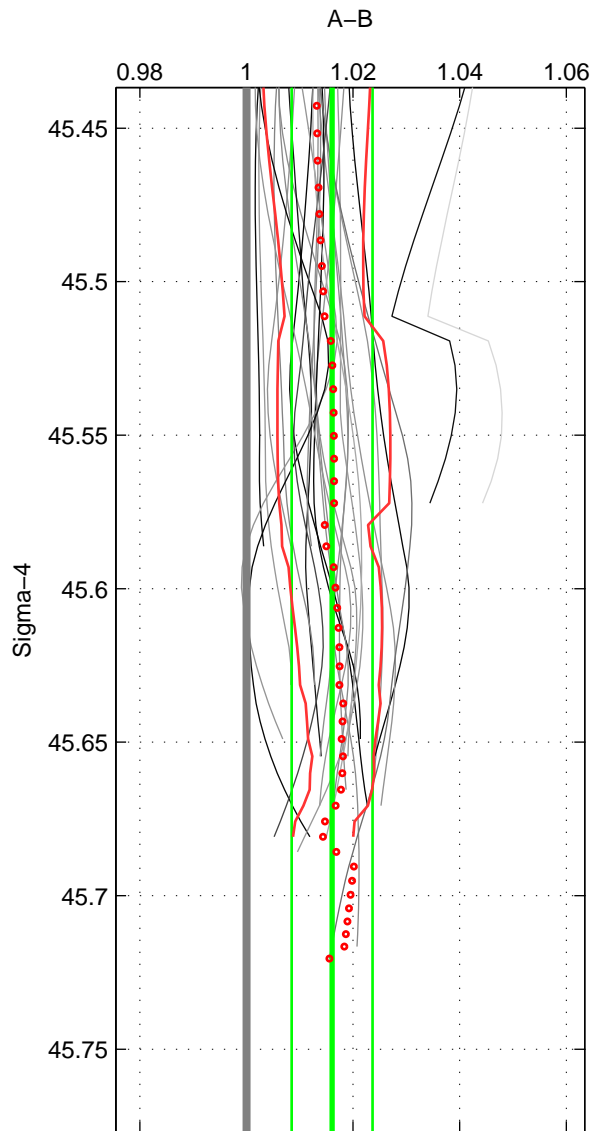

Cruise A (red). Date: Oct 1998 Cruisename: 686-49UP19980916

Cruise B (blue). Date: May 2001 Cruisename: 693-49UP20010424

*** "Favourite" values are means of spaces 1 2.

	Offset	O.StDev	Ratio	R.Stdev	Rating
SIGMA:	0.047	0.022	1.016	0.008	4
THETA:	0.047	0.021	1.016	0.007	4
DEPTH:	0.051	0.038	1.017	0.013	3
FAV.:	0.047	0.022	1.016	0.007	4

Profiles of A: 10
 Profiles of B: 11
 Diff profs : 25
 WMoffset (A-B): 0.04737
 WMoffset stdev: 0.022133
 WMratio (A/B): 1.0161
 WMratio stdev: 0.0076042

Quality (1-5): 4

Profiles of A: 10
 Profiles of B: 11
 Diff profs : 25
 WMoffset (A-B): 0.047411
 WMoffset stdev: 0.021316
 WMratio (A/B): 1.0161
 WMratio stdev: 0.0073113

Quality (1-5): 4

Profiles of A: 10
 Profiles of B: 11
 Diff profs : 25
 WMoffset (A-B): 0.051257
 WMoffset stdev: 0.038147
 WMratio (A/B): 1.0175
 WMratio stdev: 0.013128

Quality (1-5): 3