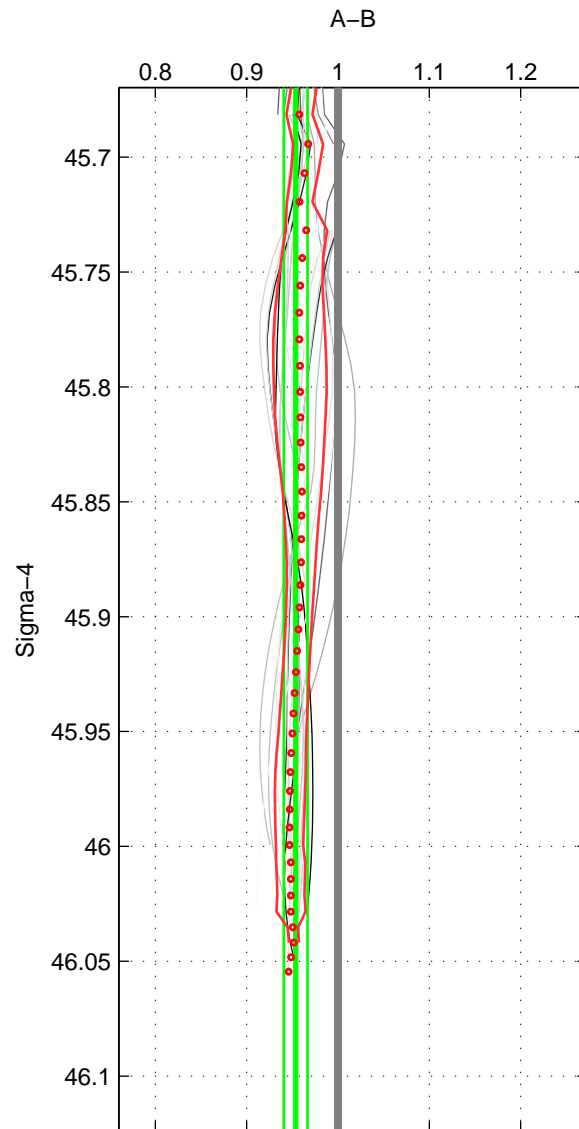

Cruise A (red). Date: Aug 1997 Cruisename: 63-34AR19970805
 Cruise B (blue). Date: Aug 1997 Cruisename: 155-06MT19970815

*** "Favourite" values are means of spaces 1 2.

	Offset	O.StDev	Ratio	R.Stdev	Rating
SIGMA:	-0.046	0.013	0.954	0.013	4
THETA:	-0.045	0.017	0.955	0.016	4
DEPTH:	-0.052	0.043	0.952	0.039	3
FAV. :	-0.045	0.015	0.954	0.015	4

Profiles of A: 7
 Profiles of B: 7
 Diff profs : 30
 WMoffset (A-B): -0.045519
 WMoffset stdev: 0.012719
 WMratio (A/B): 0.95375
 WMratio stdev: 0.01302

Quality (1-5): 4

Profiles of A: 7
 Profiles of B: 7
 Diff profs : 28
 WMoffset (A-B): -0.044985
 WMoffset stdev: 0.016649
 WMratio (A/B): 0.95501
 WMratio stdev: 0.016446

Quality (1-5): 4

Profiles of A: 7
 Profiles of B: 7
 Diff profs : 29
 WMoffset (A-B): -0.051944
 WMoffset stdev: 0.04301
 WMratio (A/B): 0.95191
 WMratio stdev: 0.03929

Quality (1-5): 3