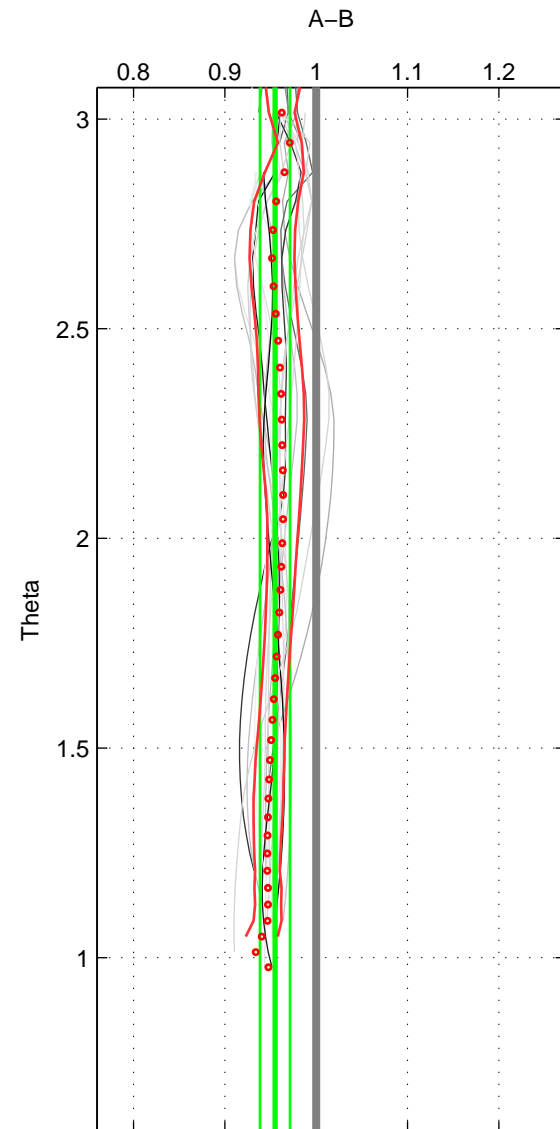

Cruise A (red). Date: Aug 1997 Cruisename: 63-34AR19970805
 Cruise B (blue). Date: Aug 1997 Cruisename: 155-06MT19970815

*** "Favourite" values are means of spaces 1 2.

	Offset	O.StDev	Ratio	R.Stdev	Rating
SIGMA:	-0.046	0.013	0.954	0.013	4
THETA:	-0.045	0.017	0.955	0.016	4
DEPTH:	-0.052	0.043	0.952	0.039	3
FAV. :	-0.045	0.015	0.954	0.015	4

Profiles of A: 7
 Profiles of B: 7
 Diff profs : 30
 WMoffset (A-B): -0.045519
 WMoffset stdev: 0.012719
 WMratio (A/B): 0.95375
 WMratio stdev: 0.01302

Quality (1-5): 4

Profiles of A: 7
 Profiles of B: 7
 Diff profs : 28
 WMoffset (A-B): -0.044985
 WMoffset stdev: 0.016649
 WMratio (A/B): 0.95501
 WMratio stdev: 0.016446

Quality (1-5): 4

Profiles of A: 7
 Profiles of B: 7
 Diff profs : 29
 WMoffset (A-B): -0.051944
 WMoffset stdev: 0.04301
 WMratio (A/B): 0.95191
 WMratio stdev: 0.03929

Quality (1-5): 3