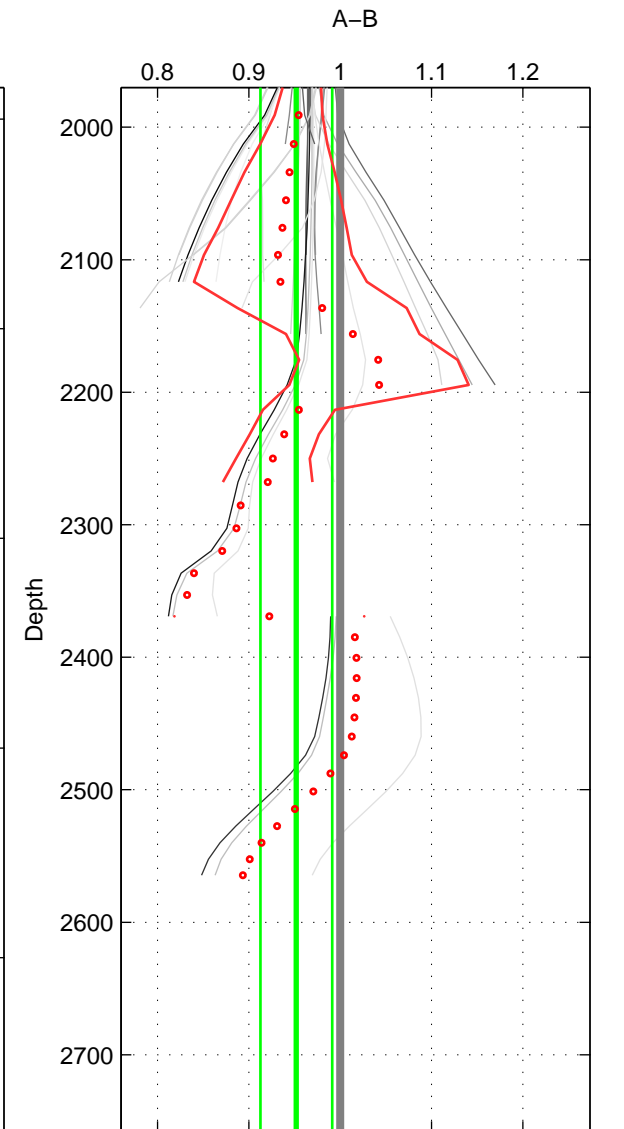

Cruise A (red). Date: Aug 1997 Cruisename: 63-34AR19970805
 Cruise B (blue). Date: Aug 1997 Cruisename: 155-06MT19970815

*** "Favourite" values are means of spaces 1 2.

	Offset	O.StDev	Ratio	R.Stdev	Rating
SIGMA:	-0.046	0.013	0.954	0.013	4
THETA:	-0.045	0.017	0.955	0.016	4
DEPTH:	-0.052	0.043	0.952	0.039	3
FAV. :	-0.045	0.015	0.954	0.015	4

Profiles of A: 7
 Profiles of B: 7
 Diff profs : 30
 WMoffset (A-B): -0.045519
 WMoffset stdev: 0.012719
 WMratio (A/B): 0.95375
 WMratio stdev: 0.01302

Quality (1-5): 4

Profiles of A: 7
 Profiles of B: 7
 Diff profs : 28
 WMoffset (A-B): -0.044985
 WMoffset stdev: 0.016649
 WMratio (A/B): 0.95501
 WMratio stdev: 0.016446

Quality (1-5): 4

Profiles of A: 7
 Profiles of B: 7
 Diff profs : 29
 WMoffset (A-B): -0.051944
 WMoffset stdev: 0.04301
 WMratio (A/B): 0.95191
 WMratio stdev: 0.03929

Quality (1-5): 3