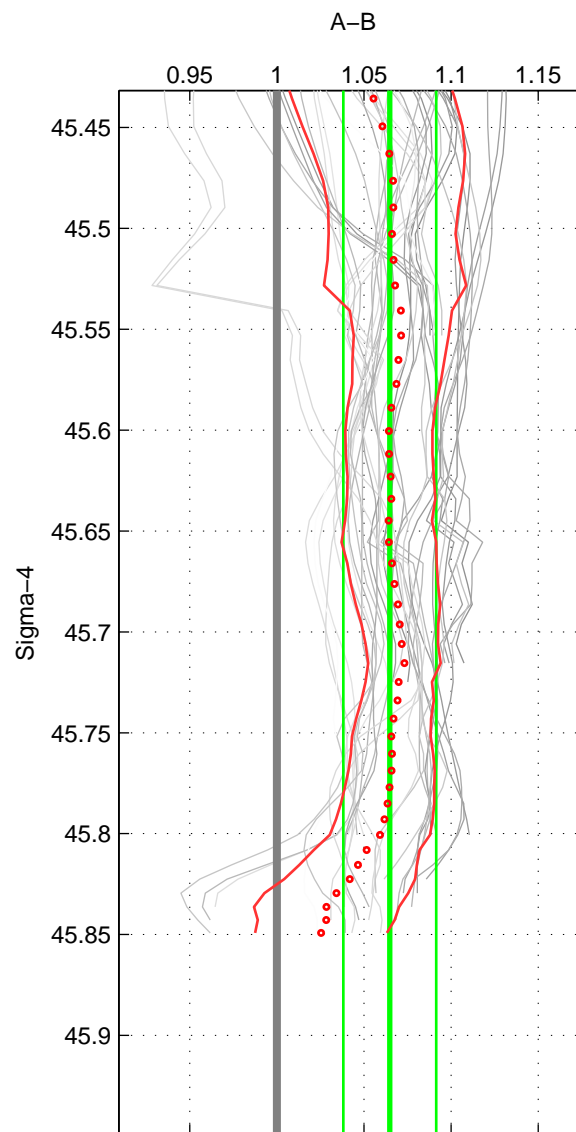

Cruise A (red). Date: May 1983 Cruisename: 240-32OC19830501

Cruise B (blue). Date: May 1996 Cruisename: 249-33LK19960415

*** "Favourite" values are means of spaces 1 2 3.

	Offset	O.StDev	Ratio	R.Stdev	Rating
SIGMA:	0.079	0.031	1.065	0.027	4
THETA:	0.078	0.028	1.064	0.025	4
DEPTH:	0.061	0.032	1.048	0.027	4
FAV.:	0.073	0.031	1.059	0.026	4

Profiles of A: 4
 Profiles of B: 10
 Diff profs: 38
 WMoffset (A-B): 0.07924
 WMoffset stdev: 0.030768
 WMratio (A/B): 1.0648
 WMratio stdev: 0.026687

Quality (1-5): 4

Profiles of A: 4
 Profiles of B: 9
 Diff profs: 34
 WMoffset (A-B): 0.078332
 WMoffset stdev: 0.028485
 WMratio (A/B): 1.0637
 WMratio stdev: 0.024645

Quality (1-5): 4

Profiles of A: 5
 Profiles of B: 9
 Diff profs: 42
 WMoffset (A-B): 0.061044
 WMoffset stdev: 0.032443
 WMratio (A/B): 1.0479
 WMratio stdev: 0.0271

Quality (1-5): 4