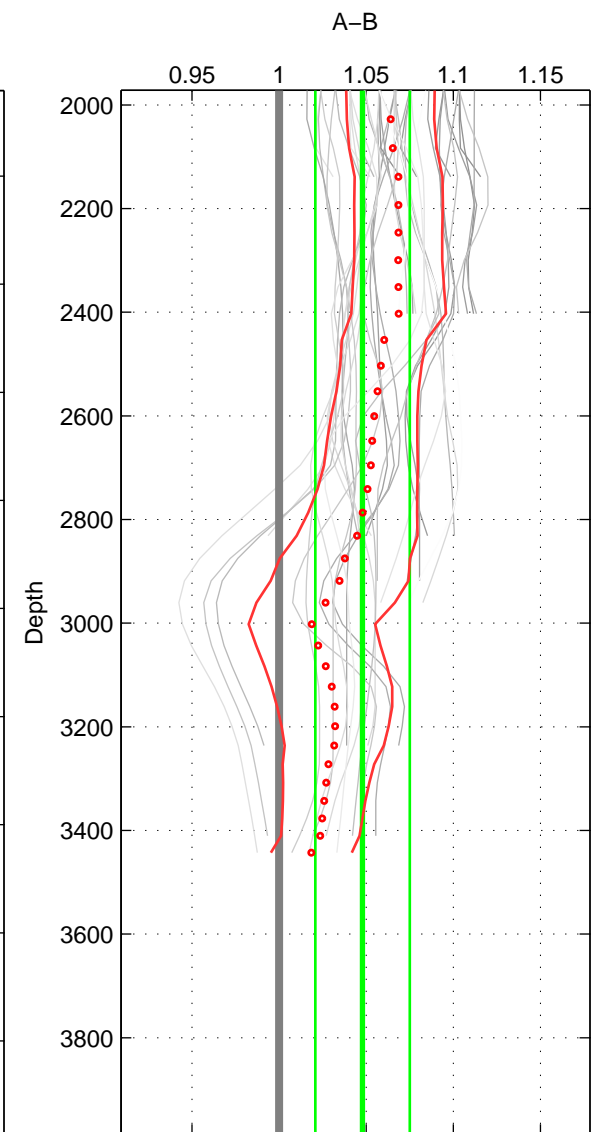

Cruise A (red). Date: May 1983 Cruisename: 240-32OC19830501

Cruise B (blue). Date: May 1996 Cruisename: 249-33LK19960415

*** "Favourite" values are means of spaces 1 2 3.

	Offset	O.StDev	Ratio	R.Stdev	Rating
SIGMA:	0.079	0.031	1.065	0.027	4
THETA:	0.078	0.028	1.064	0.025	4
DEPTH:	0.061	0.032	1.048	0.027	4
FAV.:	0.073	0.031	1.059	0.026	4

Profiles of A: 4
 Profiles of B: 10
 Diff profs: 38
 WMoffset (A-B): 0.07924
 WMoffset stdev: 0.030768
 WMratio (A/B): 1.0648
 WMratio stdev: 0.026687

Quality (1-5): 4

Profiles of A: 4
 Profiles of B: 9
 Diff profs: 34
 WMoffset (A-B): 0.078332
 WMoffset stdev: 0.028485
 WMratio (A/B): 1.0637
 WMratio stdev: 0.024645

Quality (1-5): 4

Profiles of A: 5
 Profiles of B: 9
 Diff profs: 42
 WMoffset (A-B): 0.061044
 WMoffset stdev: 0.032443
 WMratio (A/B): 1.0479
 WMratio stdev: 0.0271

Quality (1-5): 4