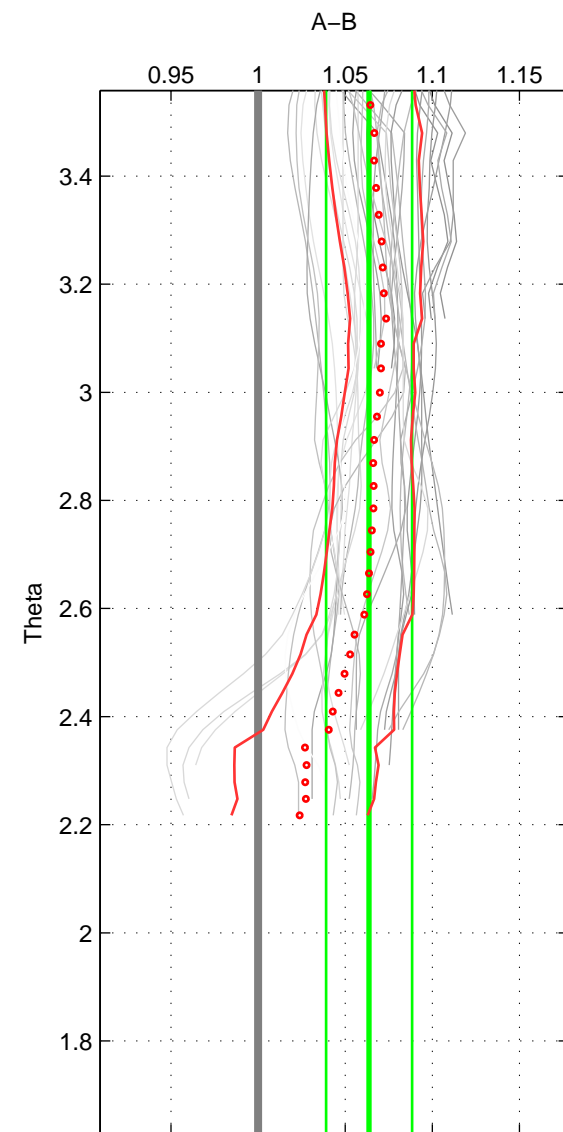

Cruise A (red). Date: May 1983 Cruisename: 240-32OC19830501

Cruise B (blue). Date: May 1996 Cruisename: 249-33LK19960415

*** "Favourite" values are means of spaces 1 2 3.

	Offset	O.StDev	Ratio	R.Stdev	Rating
SIGMA:	0.079	0.031	1.065	0.027	4
THETA:	0.078	0.028	1.064	0.025	4
DEPTH:	0.061	0.032	1.048	0.027	4
FAV.:	0.073	0.031	1.059	0.026	4

Profiles of A: 4
 Profiles of B: 10
 Diff profs: 38
 WMoffset (A-B): 0.07924
 WMoffset stdev: 0.030768
 WMratio (A/B): 1.0648
 WMratio stdev: 0.026687

Quality (1-5): 4

Profiles of A: 4
 Profiles of B: 9
 Diff profs: 34
 WMoffset (A-B): 0.078332
 WMoffset stdev: 0.028485
 WMratio (A/B): 1.0637
 WMratio stdev: 0.024645

Quality (1-5): 4

Profiles of A: 5
 Profiles of B: 9
 Diff profs: 42
 WMoffset (A-B): 0.061044
 WMoffset stdev: 0.032443
 WMratio (A/B): 1.0479
 WMratio stdev: 0.0271

Quality (1-5): 4