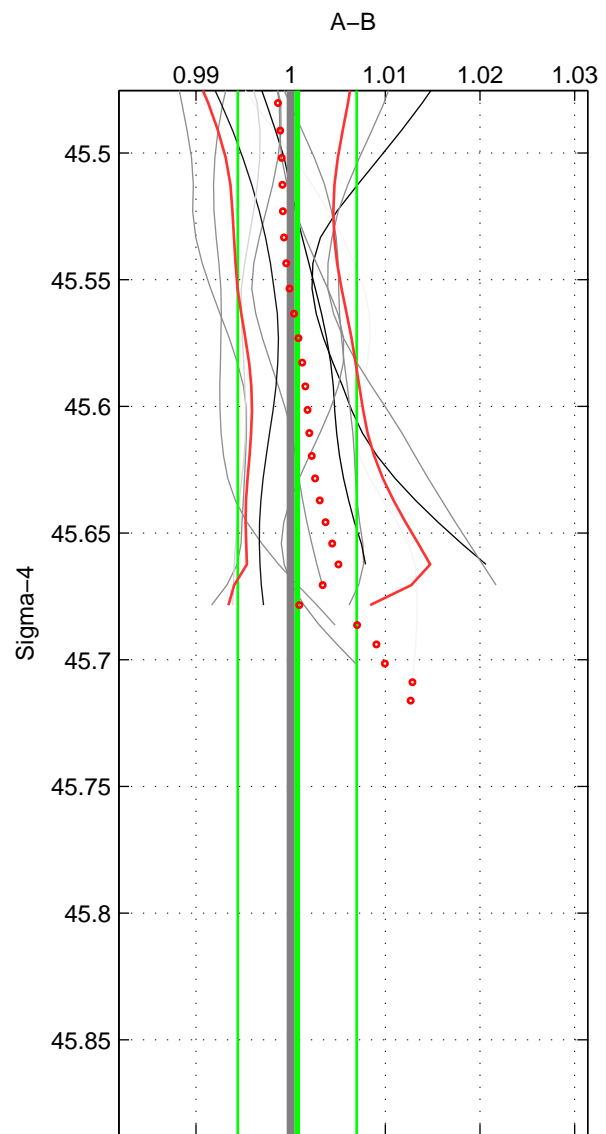

Cruise A (red). Date: Jun 2001 Cruisename: 591-49NZ20010604

Cruise B (blue). Date: Jul 2001 Cruisename: 694-49UP20010619

\*\*\* "Favourite" values are means of spaces 1 2.

	Offset	O.StDev	Ratio	R.Stdev	Rating
SIGMA:	0.002	0.019	1.001	0.006	4
THETA:	0.001	0.020	1.000	0.007	4
DEPTH:	0.012	0.008	1.004	0.003	3
FAV.:	0.001	0.020	1.000	0.006	4

Profiles of A: 5  
 Profiles of B: 10  
 Diff profs : 11  
 WMoffset (A-B): 0.0021317  
 WMoffset stdev: 0.019024  
 WMratio (A/B): 1.0007  
 WMratio stdev: 0.0062812

Quality (1-5): 4

Profiles of A: 5  
 Profiles of B: 10  
 Diff profs : 11  
 WMoffset (A-B): 0.00055308  
 WMoffset stdev: 0.019981  
 WMratio (A/B): 1.0002  
 WMratio stdev: 0.0065969

Quality (1-5): 4

Profiles of A: 5  
 Profiles of B: 10  
 Diff profs : 11  
 WMoffset (A-B): 0.012007  
 WMoffset stdev: 0.0081167  
 WMratio (A/B): 1.0041  
 WMratio stdev: 0.0027903

Quality (1-5): 3

Please note that statistics are bad.