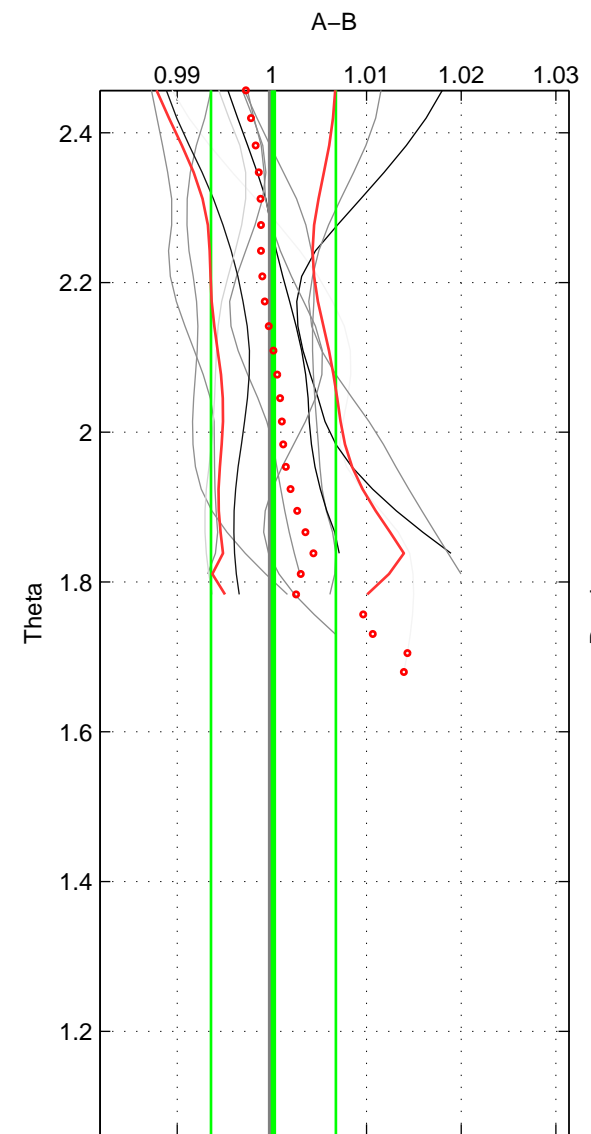

Cruise A (red). Date: Jun 2001 Cruisename: 591-49NZ20010604

Cruise B (blue). Date: Jul 2001 Cruisename: 694-49UP20010619

\*\*\* "Favourite" values are means of spaces 1 2.

	Offset	O.StDev	Ratio	R.Stdev	Rating
SIGMA:	0.002	0.019	1.001	0.006	4
THETA:	0.001	0.020	1.000	0.007	4
DEPTH:	0.012	0.008	1.004	0.003	3
FAV.:	0.001	0.020	1.000	0.006	4

Profiles of A: 5  
 Profiles of B: 10  
 Diff profs : 11  
 WMoffset (A-B): 0.0021317  
 WMoffset stdev: 0.019024  
 WMratio (A/B): 1.0007  
 WMratio stdev: 0.0062812

Quality (1-5): 4

Profiles of A: 5  
 Profiles of B: 10  
 Diff profs : 11  
 WMoffset (A-B): 0.00055308  
 WMoffset stdev: 0.019981  
 WMratio (A/B): 1.0002  
 WMratio stdev: 0.0065969

Quality (1-5): 4

Profiles of A: 5  
 Profiles of B: 10  
 Diff profs : 11  
 WMoffset (A-B): 0.012007  
 WMoffset stdev: 0.0081167  
 WMratio (A/B): 1.0041  
 WMratio stdev: 0.0027903

Quality (1-5): 3

Please note that statistics are bad.