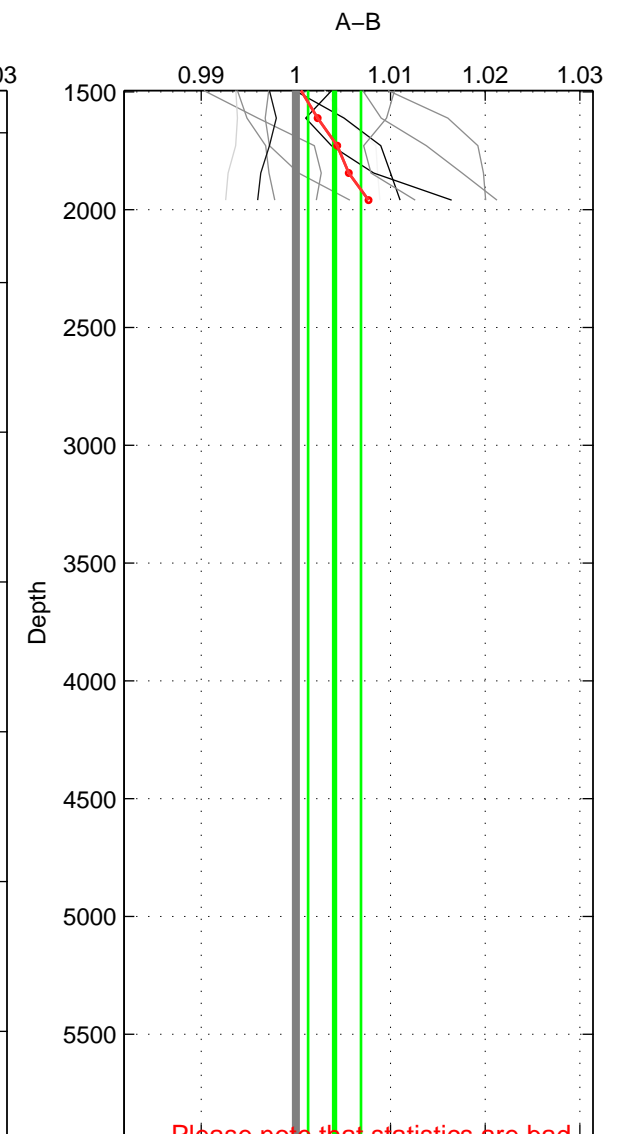

Cruise A (red). Date: Jun 2001 Cruisename: 591-49NZ20010604

Cruise B (blue). Date: Jul 2001 Cruisename: 694-49UP20010619

\*\*\* "Favourite" values are means of spaces 1 2.

	Offset	O.StDev	Ratio	R.Stdev	Rating
SIGMA:	0.002	0.019	1.001	0.006	4
THETA:	0.001	0.020	1.000	0.007	4
DEPTH:	0.012	0.008	1.004	0.003	3
FAV.:	0.001	0.020	1.000	0.006	4

Profiles of A: 5  
 Profiles of B: 10  
 Diff profs : 11  
 WMoffset (A-B): 0.0021317  
 WMoffset stdev: 0.019024  
 WMratio (A/B): 1.0007  
 WMratio stdev: 0.0062812

Quality (1-5): 4

Profiles of A: 5  
 Profiles of B: 10  
 Diff profs : 11  
 WMoffset (A-B): 0.00055308  
 WMoffset stdev: 0.019981  
 WMratio (A/B): 1.0002  
 WMratio stdev: 0.0065969

Quality (1-5): 4

Profiles of A: 5  
 Profiles of B: 10  
 Diff profs : 11  
 WMoffset (A-B): 0.012007  
 WMoffset stdev: 0.0081167  
 WMratio (A/B): 1.0041  
 WMratio stdev: 0.0027903

Quality (1-5): 3

Please note that statistics are bad.