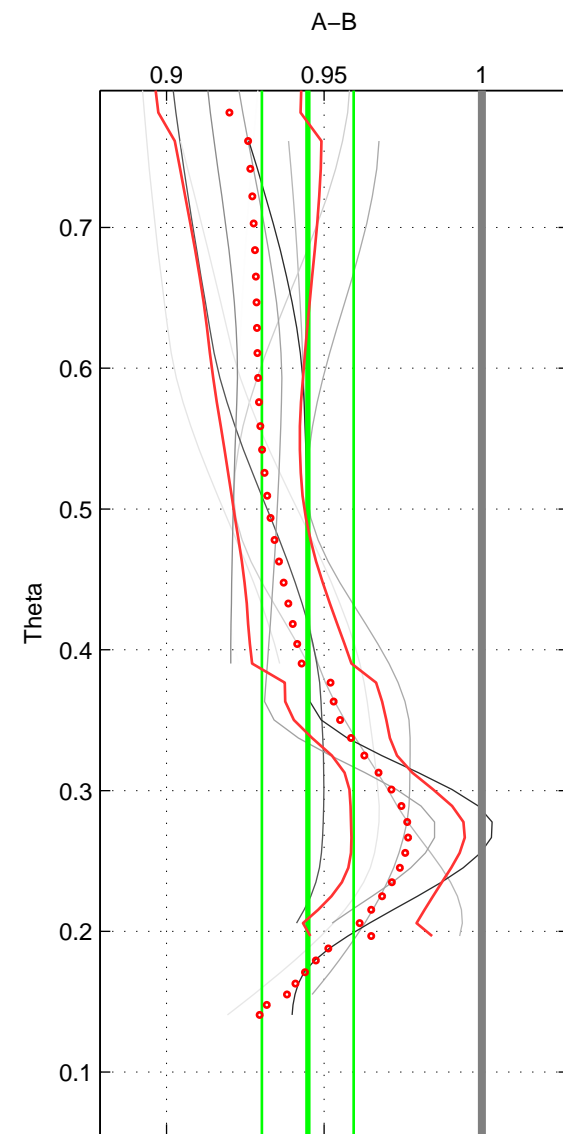

Cruise A (red). Date: Mar 2006 Cruisename: 247-33LG20060321  
 Cruise B (blue). Date: Jan 1996 Cruisename: 465-29HE19960117

\*\*\* "Favourite" values are means of spaces 1 2 3.

	Offset	O.StDev	Ratio	R.Stdev	Rating
SIGMA:	-0.101	0.036	0.955	0.016	2
THETA:	-0.122	0.034	0.945	0.015	2
DEPTH:	-0.125	0.023	0.944	0.010	2
FAV. :	-0.116	0.031	0.948	0.014	2

Profiles of A: 4  
 Profiles of B: 3  
 Diff profs : 9  
 WMoffset (A-B): -0.10095  
 WMoffset stdev: 0.03563  
 WMratio (A/B): 0.9545  
 WMratio stdev: 0.016031

Quality (1-5): 2

Profiles of A: 4  
 Profiles of B: 3  
 Diff profs : 10  
 WMoffset (A-B): -0.12202  
 WMoffset stdev: 0.033522  
 WMratio (A/B): 0.94483  
 WMratio stdev: 0.014543

Quality (1-5): 2

Profiles of A: 4  
 Profiles of B: 3  
 Diff profs : 10  
 WMoffset (A-B): -0.12479  
 WMoffset stdev: 0.023066  
 WMratio (A/B): 0.94412  
 WMratio stdev: 0.01025

Quality (1-5): 2