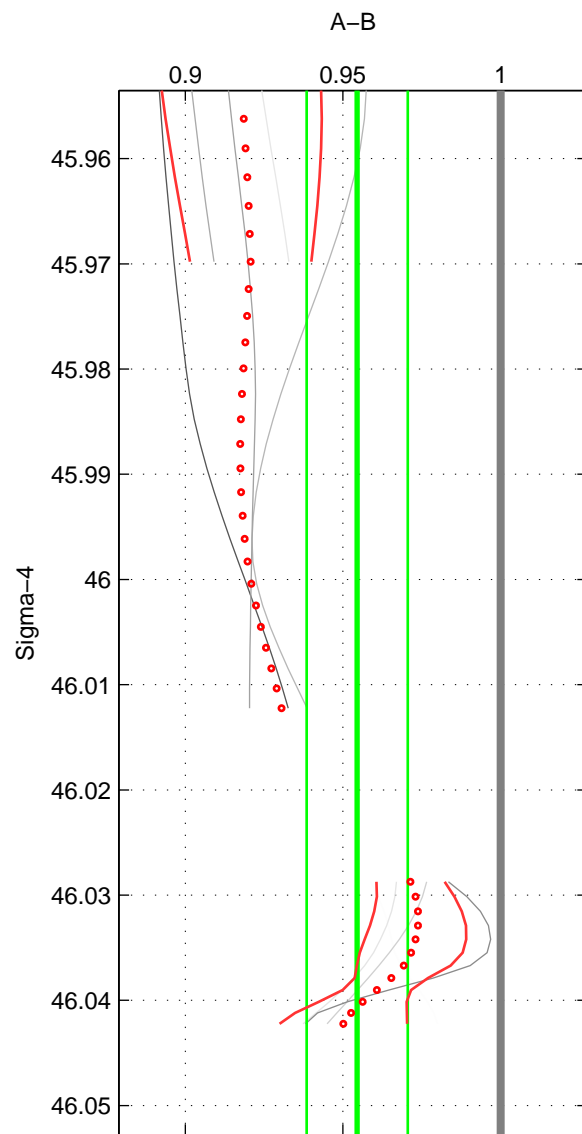

Cruise A (red). Date: Mar 2006 Cruisename: 247-33LG20060321  
 Cruise B (blue). Date: Jan 1996 Cruisename: 465-29HE19960117

\*\*\* "Favourite" values are means of spaces 1 2 3.

	Offset	O.StDev	Ratio	R.Stdev	Rating
SIGMA:	-0.101	0.036	0.955	0.016	2
THETA:	-0.122	0.034	0.945	0.015	2
DEPTH:	-0.125	0.023	0.944	0.010	2
FAV. :	-0.116	0.031	0.948	0.014	2

Profiles of A: 4  
 Profiles of B: 3  
 Diff profs : 9  
 WMoffset (A-B): -0.10095  
 WMoffset stdev: 0.03563  
 WMratio (A/B): 0.9545  
 WMratio stdev: 0.016031

Quality (1-5): 2

Profiles of A: 4  
 Profiles of B: 3  
 Diff profs : 10  
 WMoffset (A-B): -0.12202  
 WMoffset stdev: 0.033522  
 WMratio (A/B): 0.94483  
 WMratio stdev: 0.014543

Quality (1-5): 2

Profiles of A: 4  
 Profiles of B: 3  
 Diff profs : 10  
 WMoffset (A-B): -0.12479  
 WMoffset stdev: 0.023066  
 WMratio (A/B): 0.94412  
 WMratio stdev: 0.01025

Quality (1-5): 2