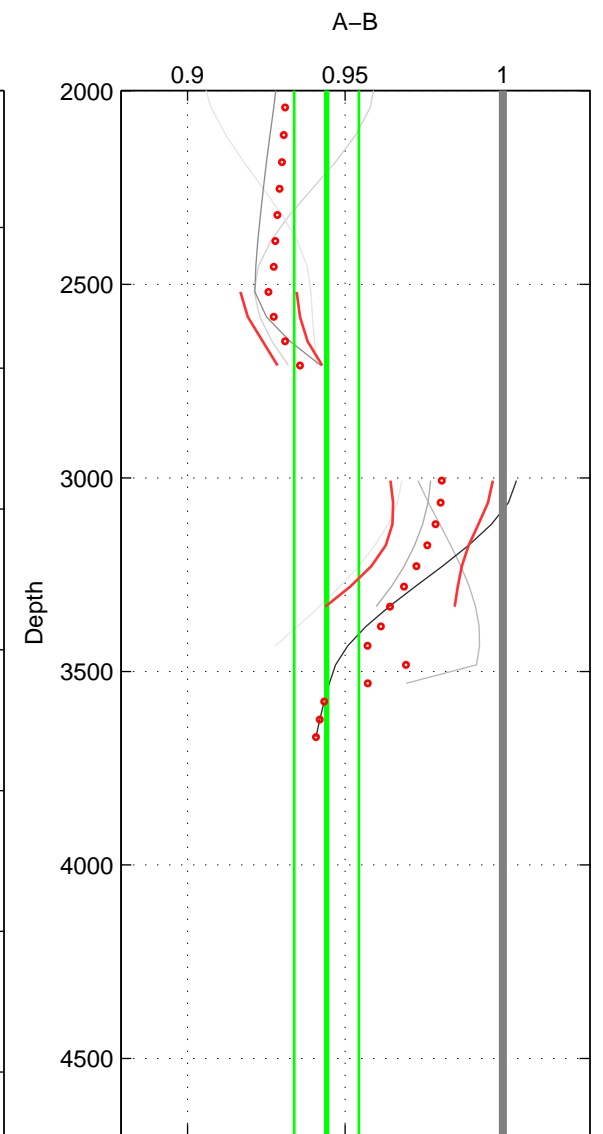

Cruise A (red). Date: Mar 2006 Cruisename: 247-33LG20060321  
 Cruise B (blue). Date: Jan 1996 Cruisename: 465-29HE19960117

\*\*\* "Favourite" values are means of spaces 1 2 3.

	Offset	O.StDev	Ratio	R.Stdev	Rating
SIGMA:	-0.101	0.036	0.955	0.016	2
THETA:	-0.122	0.034	0.945	0.015	2
DEPTH:	-0.125	0.023	0.944	0.010	2
FAV. :	-0.116	0.031	0.948	0.014	2

Profiles of A: 4  
 Profiles of B: 3  
 Diff profs : 9  
 WMoffset (A-B): -0.10095  
 WMoffset stdev: 0.03563  
 WMratio (A/B): 0.9545  
 WMratio stdev: 0.016031

Quality (1-5): 2

Profiles of A: 4  
 Profiles of B: 3  
 Diff profs : 10  
 WMoffset (A-B): -0.12202  
 WMoffset stdev: 0.033522  
 WMratio (A/B): 0.94483  
 WMratio stdev: 0.014543

Quality (1-5): 2

Profiles of A: 4  
 Profiles of B: 3  
 Diff profs : 10  
 WMoffset (A-B): -0.12479  
 WMoffset stdev: 0.023066  
 WMratio (A/B): 0.94412  
 WMratio stdev: 0.01025

Quality (1-5): 2