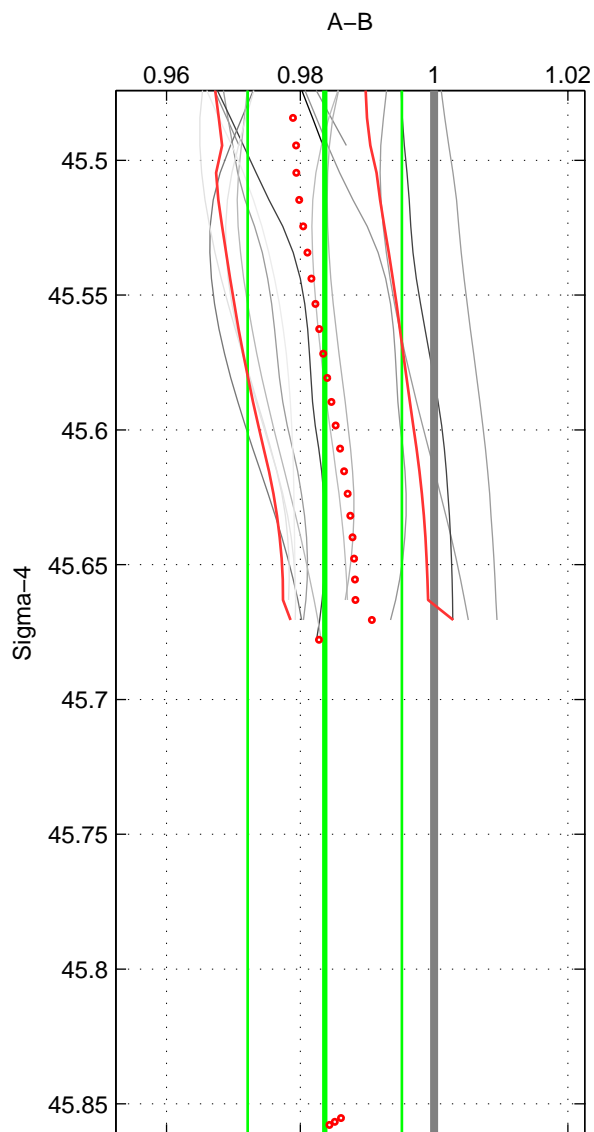

Cruise A (red). Date: Feb 2003 Cruisename: 660-49UF20030225

Cruise B (blue). Date: Apr 2006 Cruisename: 671-49UF20060418

*** "Favourite" values are those of space 1.

	Offset	O.StDev	Ratio	R.Stdev	Rating
SIGMA:	-0.047	0.033	0.984	0.012	5
THETA:	-0.043	0.035	0.985	0.012	4
DEPTH:	-0.043	0.013	0.984	0.004	3
FAV. :	-0.047	0.033	0.984	0.012	5

Profiles of A: 6
 Profiles of B: 7
 Diff profs : 16
 WMoffset (A-B): -0.046865
 WMoffset stdev: 0.033298
 WMratio (A/B): 0.98365
 WMratio stdev: 0.011521

Quality (1-5): 5

Profiles of A: 6
 Profiles of B: 7
 Diff profs : 16
 WMoffset (A-B): -0.043044
 WMoffset stdev: 0.034902
 WMratio (A/B): 0.98491
 WMratio stdev: 0.012155

Quality (1-5): 4

Profiles of A: 6
 Profiles of B: 7
 Diff profs : 16
 WMoffset (A-B): -0.043273
 WMoffset stdev: 0.01314
 WMratio (A/B): 0.98423
 WMratio stdev: 0.0037302

Quality (1-5): 3

Please note that statistics are bad.