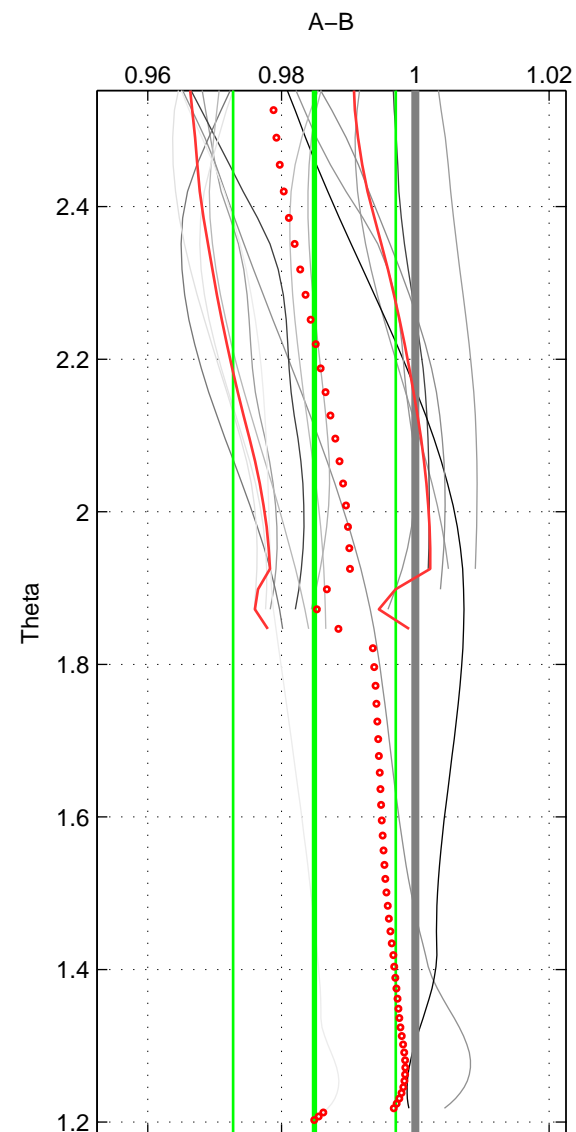

Cruise A (red). Date: Feb 2003 Cruisename: 660-49UF20030225

Cruise B (blue). Date: Apr 2006 Cruisename: 671-49UF20060418

*** "Favourite" values are those of space 1.

	Offset	O.StDev	Ratio	R.Stdev	Rating
SIGMA:	-0.047	0.033	0.984	0.012	5
THETA:	-0.043	0.035	0.985	0.012	4
DEPTH:	-0.043	0.013	0.984	0.004	3
FAV. :	-0.047	0.033	0.984	0.012	5

Profiles of A: 6
 Profiles of B: 7
 Diff profs : 16
 WMoffset (A-B): -0.046865
 WMoffset stdev: 0.033298
 WMratio (A/B): 0.98365
 WMratio stdev: 0.011521

Quality (1-5): 5

Profiles of A: 6
 Profiles of B: 7
 Diff profs : 16
 WMoffset (A-B): -0.043044
 WMoffset stdev: 0.034902
 WMratio (A/B): 0.98491
 WMratio stdev: 0.012155

Quality (1-5): 4

Profiles of A: 6
 Profiles of B: 7
 Diff profs : 16
 WMoffset (A-B): -0.043273
 WMoffset stdev: 0.01314
 WMratio (A/B): 0.98423
 WMratio stdev: 0.0037302

Quality (1-5): 3

Please note that statistics are bad.