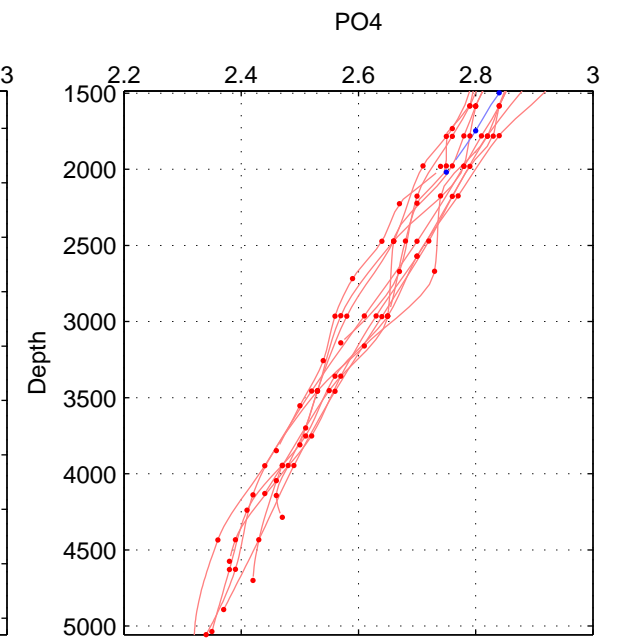

Cruise A (red). Date: Mar 1989 Cruisename: 507-32MW19890206

Cruise B (blue). Date: Nov 2001 Cruisename: 695-49UP20011010

\*\*\* "Favourite" values are those of space 2.

	Offset	O.StDev	Ratio	R.Stdev	Rating
SIGMA:	NaN	NaN	NaN	NaN	NaN
THETA:	0.022	0.019	1.008	0.007	3
DEPTH:	0.029	0.001	1.010	0.000	2
FAV.:	0.022	0.019	1.008	0.007	3

Profiles of A: 11  
 Profiles of B: 1  
 Diff profs : 5  
 WMoffset (A-B): 0.021848  
 WMoffset stdev: 0.01911  
 WMratio (A/B): 1.0078  
 WMratio stdev: 0.00683

Quality (1-5): 3

Please note that statistics are bad.

Profiles of A: 11  
 Profiles of B: 1  
 Diff profs : 5  
 WMoffset (A-B): 0.029191  
 WMoffset stdev: 0.00092895  
 WMratio (A/B): 1.0104  
 WMratio stdev: 0.0004194

Quality (1-5): 2