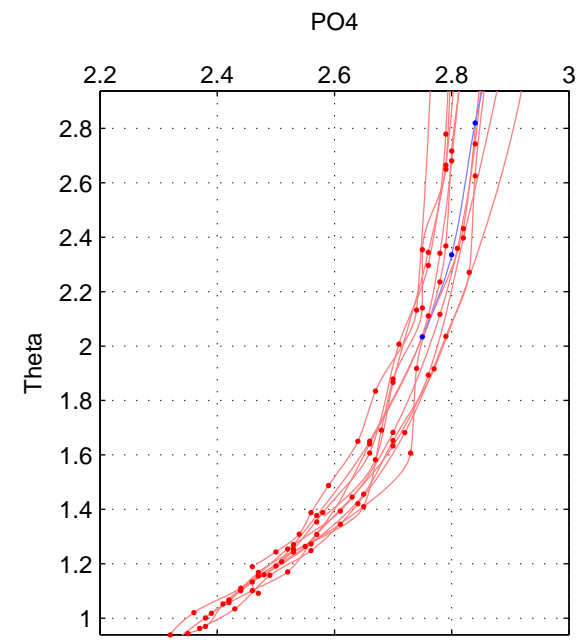

Cruise A (red). Date: Mar 1989 Cruisename: 507-32MW19890206

Cruise B (blue). Date: Nov 2001 Cruisename: 695-49UP20011010

\*\*\* "Favourite" values are those of space 2.

	Offset	O.StDev	Ratio	R.Stdev	Rating
SIGMA:	NaN	NaN	NaN	NaN	NaN
THETA:	0.022	0.019	1.008	0.007	3
DEPTH:	0.029	0.001	1.010	0.000	2
FAV.:	0.022	0.019	1.008	0.007	3

Profiles of A: 11  
 Profiles of B: 1  
 Diff profs : 5  
 WMoffset (A-B): 0.021848  
 WMoffset stdev: 0.01911  
 WMratio (A/B): 1.0078  
 WMratio stdev: 0.00683

Quality (1-5): 3

Please note that statistics are bad.

Profiles of A: 11  
 Profiles of B: 1  
 Diff profs : 5  
 WMoffset (A-B): 0.029191  
 WMoffset stdev: 0.00092895  
 WMratio (A/B): 1.0104  
 WMratio stdev: 0.0004194

Quality (1-5): 2