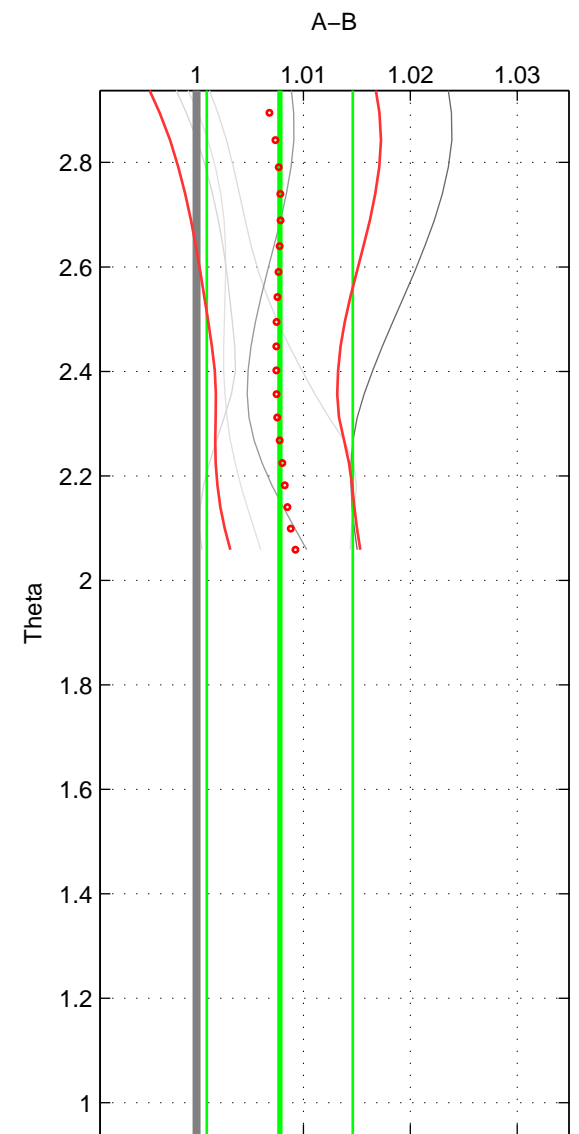

Cruise A (red). Date: Mar 1989 Cruisename: 507-32MW19890206

Cruise B (blue). Date: Nov 2001 Cruisename: 695-49UP20011010

\*\*\* "Favourite" values are those of space 2.

	Offset	O.StDev	Ratio	R.Stdev	Rating
SIGMA:	NaN	NaN	NaN	NaN	NaN
THETA:	0.022	0.019	1.008	0.007	3
DEPTH:	0.029	0.001	1.010	0.000	2
FAV.:	0.022	0.019	1.008	0.007	3

Profiles of A: 11  
 Profiles of B: 1  
 Diff profs : 5  
 WMoffset (A-B): 0.021848  
 WMoffset stdev: 0.01911  
 WMratio (A/B): 1.0078  
 WMratio stdev: 0.00683

Quality (1-5): 3

Please note that statistics are bad.

Profiles of A: 11  
 Profiles of B: 1  
 Diff profs : 5  
 WMoffset (A-B): 0.029191  
 WMoffset stdev: 0.00092895  
 WMratio (A/B): 1.0104  
 WMratio stdev: 0.0004194

Quality (1-5): 2