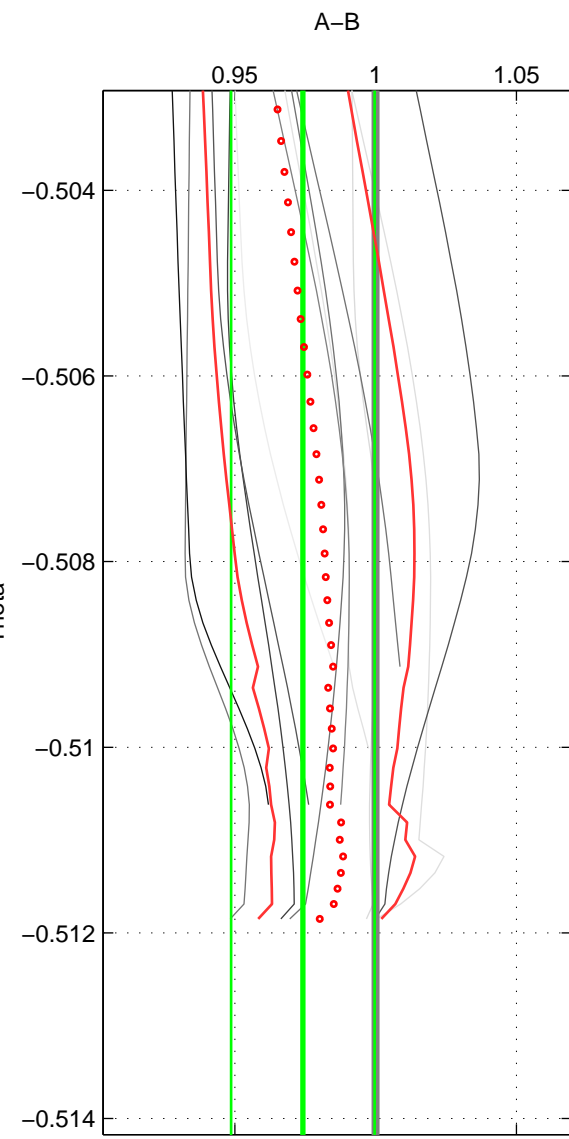

Cruise A (red). Date: May 2002 Cruisename: 51-32H120020505
 Cruise B (blue). Date: Aug 2004 Cruisename: 56-32H120040718

*** "Favourite" values are those of space 2.

	Offset	O.StDev	Ratio	R.Stdev	Rating
SIGMA:	-0.028	0.004	0.973	0.004	2
THETA:	-0.027	0.027	0.974	0.025	5
DEPTH:	-0.043	0.008	0.959	0.007	2
FAV. :	-0.027	0.027	0.974	0.025	5

Please note that statistics are bad.

Profiles of A: 3
 Profiles of B: 2
 Diff profs : 3
 WMoffset (A-B): -0.028194
 WMoffset stdev: 0.004275
 WMratio (A/B): 0.97302
 WMratio stdev: 0.0042602

Quality (1-5): 2

Profiles of A: 3
 Profiles of B: 6
 Diff profs : 12
 WMoffset (A-B): -0.027394
 WMoffset stdev: 0.026931
 WMratio (A/B): 0.97414
 WMratio stdev: 0.025479

Quality (1-5): 5

Please note that statistics are bad.

Profiles of A: 3
 Profiles of B: 5
 Diff profs : 9
 WMoffset (A-B): -0.042707
 WMoffset stdev: 0.0075326
 WMratio (A/B): 0.95939
 WMratio stdev: 0.0068784

Quality (1-5): 2