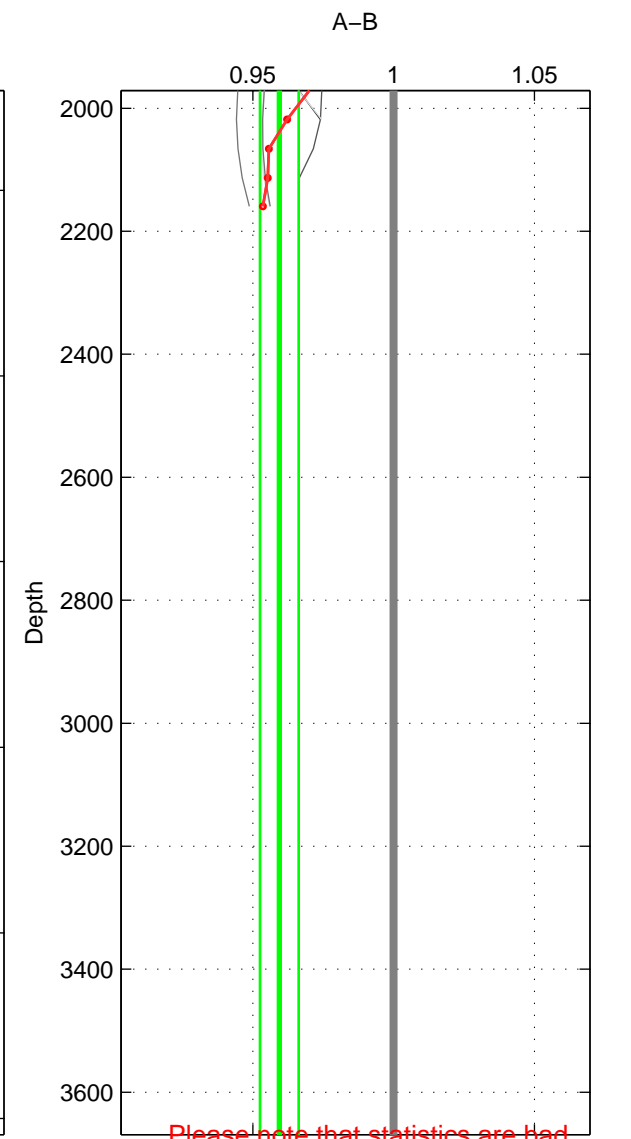

Cruise A (red). Date: May 2002 Cruisename: 51-32H120020505
 Cruise B (blue). Date: Aug 2004 Cruisename: 56-32H120040718

*** "Favourite" values are those of space 2.

	Offset	O.StDev	Ratio	R.Stdev	Rating
SIGMA:	-0.028	0.004	0.973	0.004	2
THETA:	-0.027	0.027	0.974	0.025	5
DEPTH:	-0.043	0.008	0.959	0.007	2
FAV. :	-0.027	0.027	0.974	0.025	5

Please note that statistics are bad.

Profiles of A: 3
 Profiles of B: 2
 Diff profs : 3
 WMoffset (A-B): -0.028194
 WMoffset stdev: 0.004275
 WMratio (A/B): 0.97302
 WMratio stdev: 0.0042602

Quality (1-5): 2

Profiles of A: 3
 Profiles of B: 6
 Diff profs : 12
 WMoffset (A-B): -0.027394
 WMoffset stdev: 0.026931
 WMratio (A/B): 0.97414
 WMratio stdev: 0.025479

Quality (1-5): 5

Please note that statistics are bad.

Profiles of A: 3
 Profiles of B: 5
 Diff profs : 9
 WMoffset (A-B): -0.042707
 WMoffset stdev: 0.0075326
 WMratio (A/B): 0.95939
 WMratio stdev: 0.0068784

Quality (1-5): 2