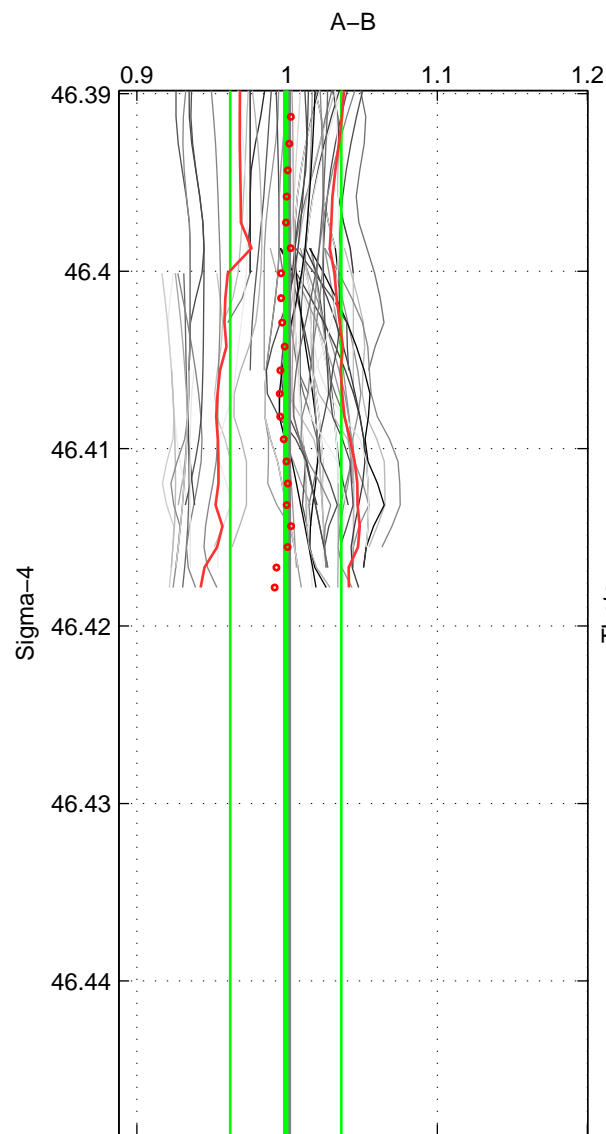

Cruise A (red). Date: Aug 1993 Cruisename: 87-58JH19930730

Cruise B (blue). Date: Jun 2000 Cruisename: 99-58JH20000527

*** "Favourite" values are means of spaces 2 3.

	Offset	O.StDev	Ratio	R.Stdev	Rating
SIGMA:	-0.001	0.037	0.999	0.037	3
THETA:	-0.002	0.040	0.998	0.040	4
DEPTH:	0.015	0.029	1.015	0.029	4
FAV.:	0.006	0.034	1.007	0.034	4

Profiles of A: 9
 Profiles of B: 24
 Diff profs : 72
 WMoffset (A-B): -0.0011717
 WMoffset stdev: 0.037129
 WMratio (A/B): 0.99905
 WMratio stdev: 0.036985

Quality (1-5): 3

Profiles of A: 9
 Profiles of B: 24
 Diff profs : 69
 WMoffset (A-B): -0.0021149
 WMoffset stdev: 0.039691
 WMratio (A/B): 0.99817
 WMratio stdev: 0.039623

Quality (1-5): 4

Profiles of A: 9
 Profiles of B: 24
 Diff profs : 71
 WMoffset (A-B): 0.015062
 WMoffset stdev: 0.028641
 WMratio (A/B): 1.0151
 WMratio stdev: 0.028787

Quality (1-5): 4