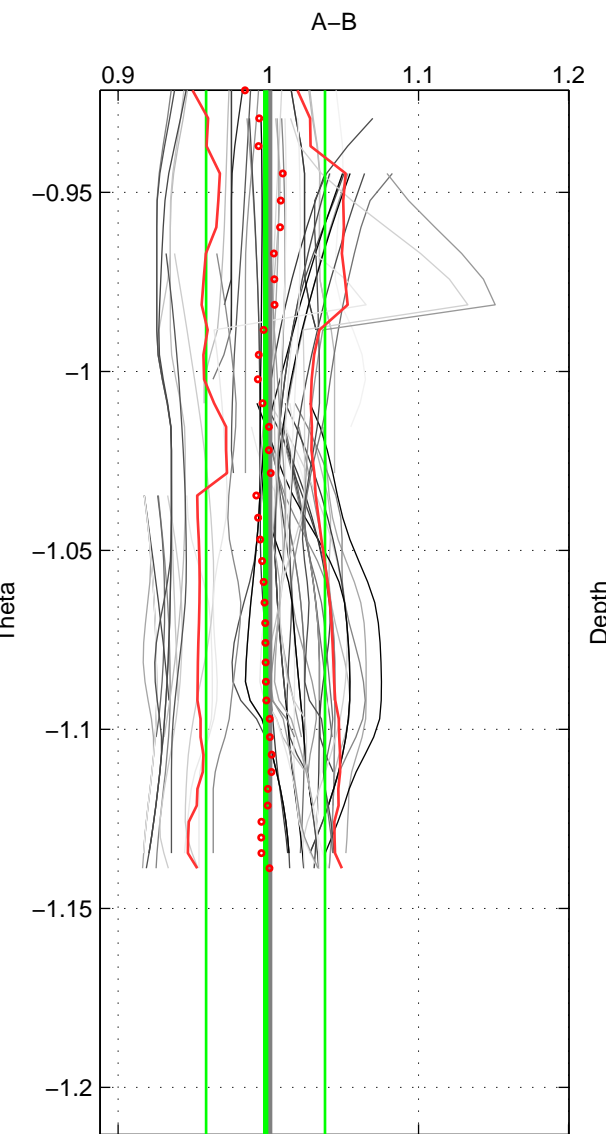

Cruise A (red). Date: Aug 1993 Cruisename: 87-58JH19930730

Cruise B (blue). Date: Jun 2000 Cruisename: 99-58JH20000527

*** "Favourite" values are means of spaces 2 3.

	Offset	O.StDev	Ratio	R.Stdev	Rating
SIGMA:	-0.001	0.037	0.999	0.037	3
THETA:	-0.002	0.040	0.998	0.040	4
DEPTH:	0.015	0.029	1.015	0.029	4
FAV.:	0.006	0.034	1.007	0.034	4

Profiles of A: 9
 Profiles of B: 24
 Diff profs : 72
 WMoffset (A-B): -0.0011717
 WMoffset stdev: 0.037129
 WMratio (A/B): 0.99905
 WMratio stdev: 0.036985

Quality (1-5): 3

Profiles of A: 9
 Profiles of B: 24
 Diff profs : 69
 WMoffset (A-B): -0.0021149
 WMoffset stdev: 0.039691
 WMratio (A/B): 0.99817
 WMratio stdev: 0.039623

Quality (1-5): 4

Profiles of A: 9
 Profiles of B: 24
 Diff profs : 71
 WMoffset (A-B): 0.015062
 WMoffset stdev: 0.028641
 WMratio (A/B): 1.0151
 WMratio stdev: 0.028787

Quality (1-5): 4