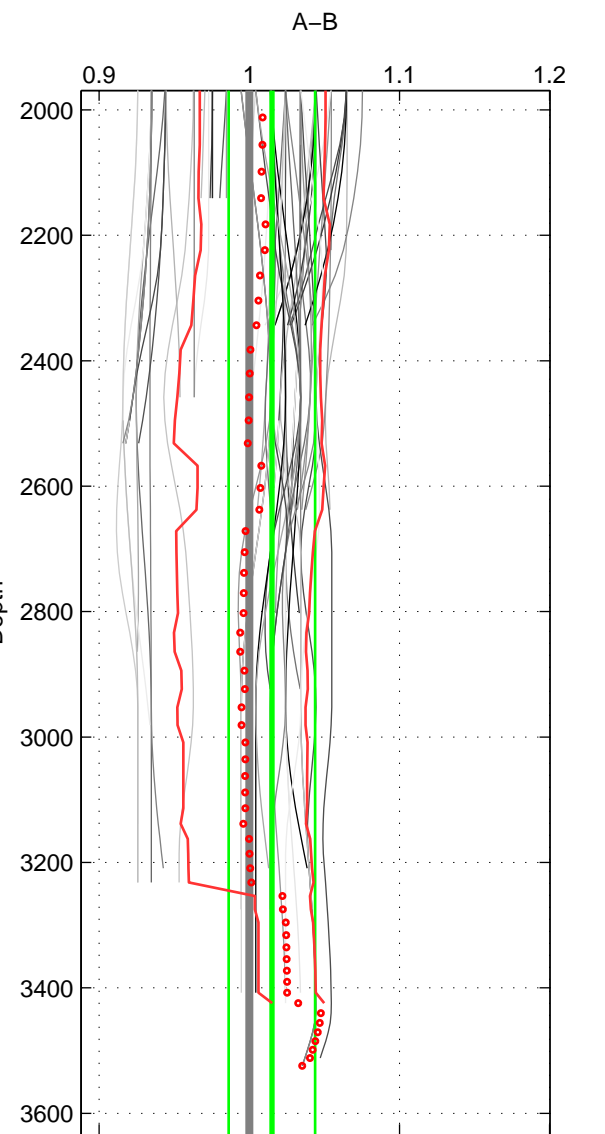

Cruise A (red). Date: Aug 1993 Cruisename: 87-58JH19930730

Cruise B (blue). Date: Jun 2000 Cruisename: 99-58JH20000527

*** "Favourite" values are means of spaces 2 3.

	Offset	O.StDev	Ratio	R.Stdev	Rating
SIGMA:	-0.001	0.037	0.999	0.037	3
THETA:	-0.002	0.040	0.998	0.040	4
DEPTH:	0.015	0.029	1.015	0.029	4
FAV.:	0.006	0.034	1.007	0.034	4

Profiles of A: 9
 Profiles of B: 24
 Diff profs : 72
 WMoffset (A-B): -0.0011717
 WMoffset stdev: 0.037129
 WMratio (A/B): 0.99905
 WMratio stdev: 0.036985

Quality (1-5): 3

Profiles of A: 9
 Profiles of B: 24
 Diff profs : 69
 WMoffset (A-B): -0.0021149
 WMoffset stdev: 0.039691
 WMratio (A/B): 0.99817
 WMratio stdev: 0.039623

Quality (1-5): 4

Profiles of A: 9
 Profiles of B: 24
 Diff profs : 71
 WMoffset (A-B): 0.015062
 WMoffset stdev: 0.028641
 WMratio (A/B): 1.0151
 WMratio stdev: 0.028787

Quality (1-5): 4