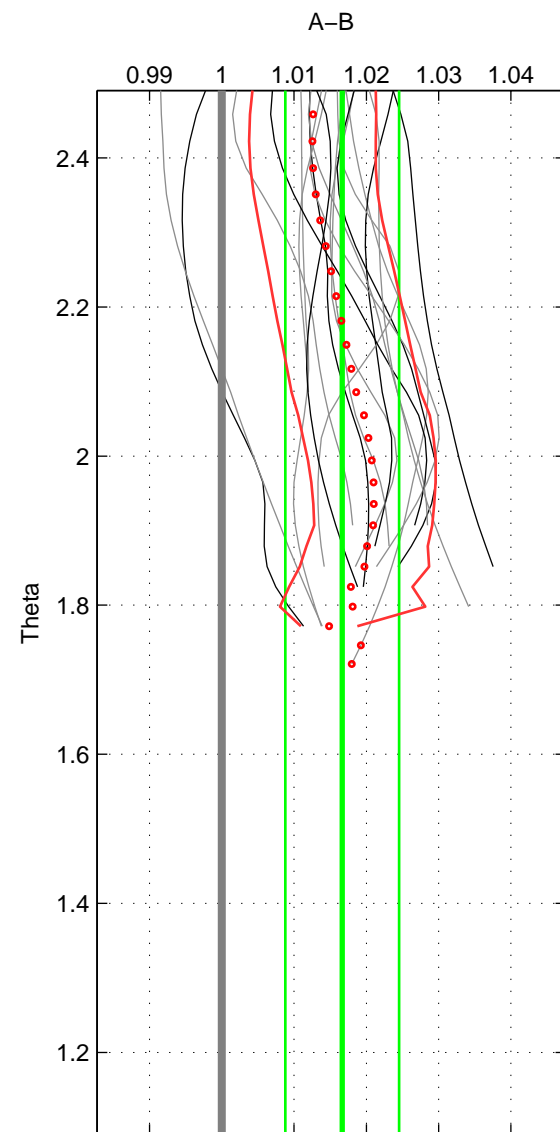

Cruise A (red). Date: Oct 1998 Cruisename: 686-49UP19980916

Cruise B (blue). Date: Jun 2003 Cruisename: 700-49UP20030620

*** "Favourite" values are means of spaces 1 2.

	Offset	O.StDev	Ratio	R.Stdev	Rating
SIGMA:	0.049	0.024	1.016	0.008	4
THETA:	0.049	0.023	1.017	0.008	4
DEPTH:	0.035	0.004	1.012	0.001	3
FAV.:	0.049	0.024	1.017	0.008	4

Profiles of A: 15
 Profiles of B: 9
 Diff profs : 18
 WMoffset (A-B): 0.048569
 WMoffset stdev: 0.024048
 WMratio (A/B): 1.0163
 WMratio stdev: 0.0081415

Quality (1-5): 4

Profiles of A: 15
 Profiles of B: 9
 Diff profs : 18
 WMoffset (A-B): 0.049284
 WMoffset stdev: 0.023097
 WMratio (A/B): 1.0167
 WMratio stdev: 0.0078684

Quality (1-5): 4

Profiles of A: 15
 Profiles of B: 9
 Diff profs : 18
 WMoffset (A-B): 0.035456
 WMoffset stdev: 0.0038408
 WMratio (A/B): 1.0121
 WMratio stdev: 0.00149

Quality (1-5): 3

Please note that statistics are bad.