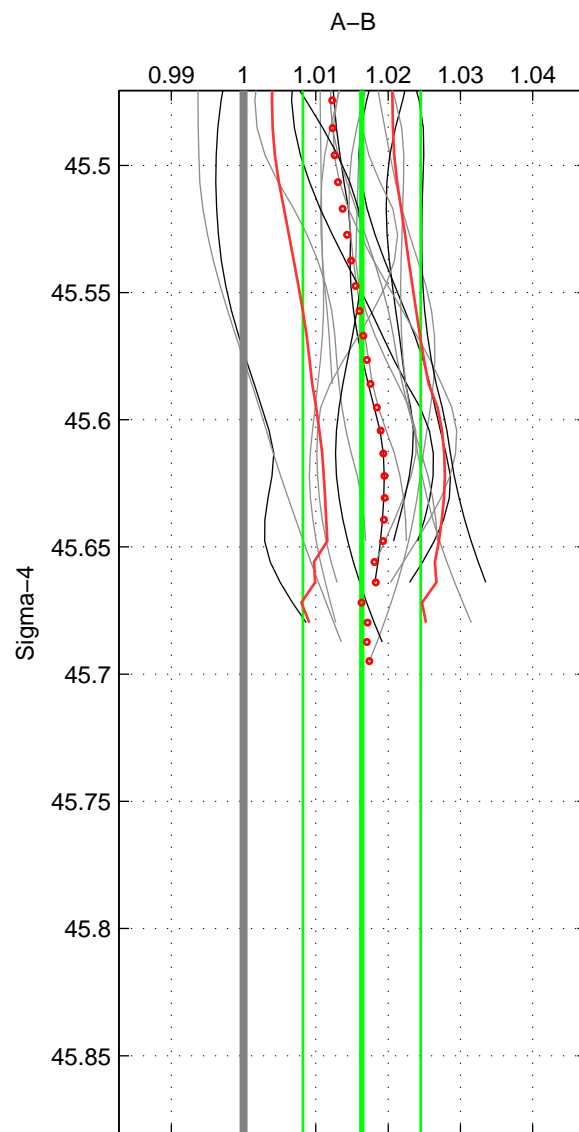

Cruise A (red). Date: Oct 1998 Cruisename: 686-49UP19980916

Cruise B (blue). Date: Jun 2003 Cruisename: 700-49UP20030620

*** "Favourite" values are means of spaces 1 2.

	Offset	O.StDev	Ratio	R.Stdev	Rating
SIGMA:	0.049	0.024	1.016	0.008	4
THETA:	0.049	0.023	1.017	0.008	4
DEPTH:	0.035	0.004	1.012	0.001	3
FAV.:	0.049	0.024	1.017	0.008	4

Profiles of A: 15
 Profiles of B: 9
 Diff profs : 18
 WMoffset (A-B): 0.048569
 WMoffset stdev: 0.024048
 WMratio (A/B): 1.0163
 WMratio stdev: 0.0081415

Quality (1-5): 4

Profiles of A: 15
 Profiles of B: 9
 Diff profs : 18
 WMoffset (A-B): 0.049284
 WMoffset stdev: 0.023097
 WMratio (A/B): 1.0167
 WMratio stdev: 0.0078684

Quality (1-5): 4

Profiles of A: 15
 Profiles of B: 9
 Diff profs : 18
 WMoffset (A-B): 0.035456
 WMoffset stdev: 0.0038408
 WMratio (A/B): 1.0121
 WMratio stdev: 0.00149

Quality (1-5): 3

Please note that statistics are bad.