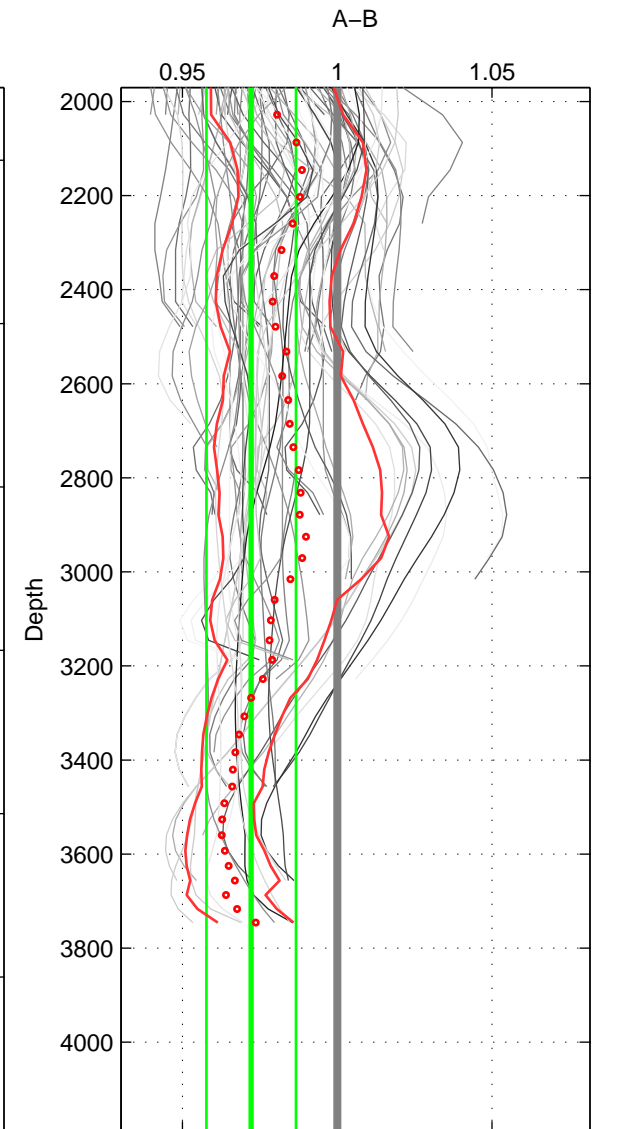

Cruise A (red). Date: Sep 1996 Cruisename: 332-09AR19960822

Cruise B (blue). Date: Jan 2008 Cruisename: 338-09AR20071216

*** "Favourite" values are means of spaces 1 2 3.

	Offset	O.StDev	Ratio	R.Stdev	Rating
SIGMA:	-0.058	0.028	0.974	0.013	5
THETA:	-0.049	0.028	0.978	0.012	5
DEPTH:	-0.063	0.033	0.972	0.014	5
FAV. :	-0.057	0.030	0.975	0.013	5

Profiles of A: 20
 Profiles of B: 18
 Diff profs : 94
 WMoffset (A-B): -0.05794
 WMoffset stdev: 0.028141
 WMratio (A/B): 0.97424
 WMratio stdev: 0.012545

Quality (1-5): 5

Profiles of A: 20
 Profiles of B: 18
 Diff profs : 94
 WMoffset (A-B): -0.049484
 WMoffset stdev: 0.027698
 WMratio (A/B): 0.978
 WMratio stdev: 0.012333

Quality (1-5): 5

Profiles of A: 20
 Profiles of B: 18
 Diff profs : 94
 WMoffset (A-B): -0.062573
 WMoffset stdev: 0.033455
 WMratio (A/B): 0.97222
 WMratio stdev: 0.014479

Quality (1-5): 5