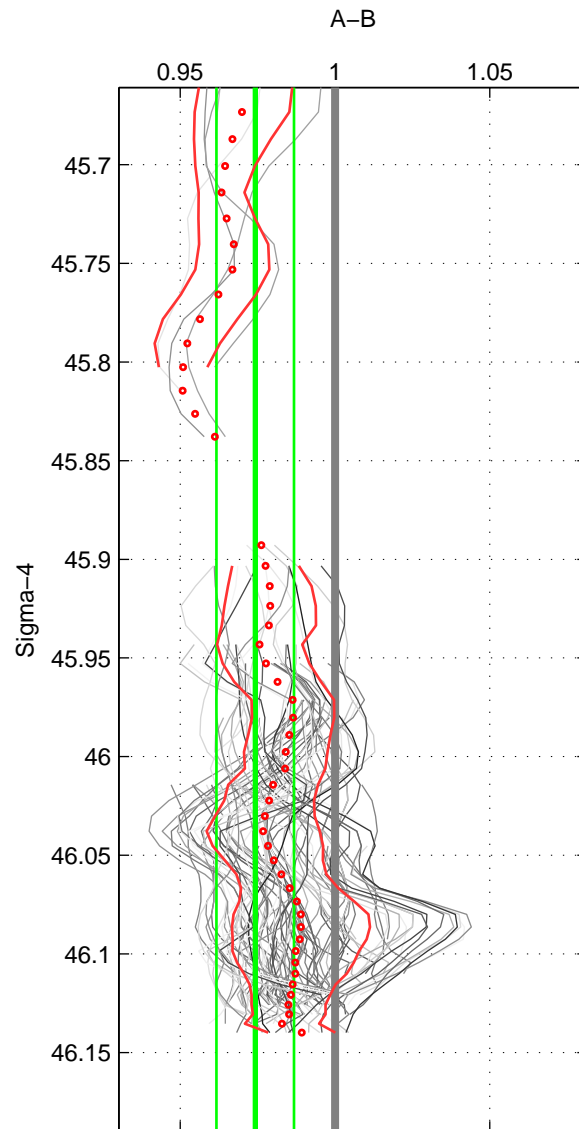

Cruise A (red). Date: Sep 1996 Cruisename: 332-09AR19960822

Cruise B (blue). Date: Jan 2008 Cruisename: 338-09AR20071216

*** "Favourite" values are means of spaces 1 2 3.

	Offset	O.StDev	Ratio	R.Stdev	Rating
SIGMA:	-0.058	0.028	0.974	0.013	5
THETA:	-0.049	0.028	0.978	0.012	5
DEPTH:	-0.063	0.033	0.972	0.014	5
FAV. :	-0.057	0.030	0.975	0.013	5

Profiles of A: 20
 Profiles of B: 18
 Diff profs : 94
 WMoffset (A-B): -0.05794
 WMoffset stdev: 0.028141
 WMratio (A/B): 0.97424
 WMratio stdev: 0.012545

Quality (1-5): 5

Profiles of A: 20
 Profiles of B: 18
 Diff profs : 94
 WMoffset (A-B): -0.049484
 WMoffset stdev: 0.027698
 WMratio (A/B): 0.978
 WMratio stdev: 0.012333

Quality (1-5): 5

Profiles of A: 20
 Profiles of B: 18
 Diff profs : 94
 WMoffset (A-B): -0.062573
 WMoffset stdev: 0.033455
 WMratio (A/B): 0.97222
 WMratio stdev: 0.014479

Quality (1-5): 5