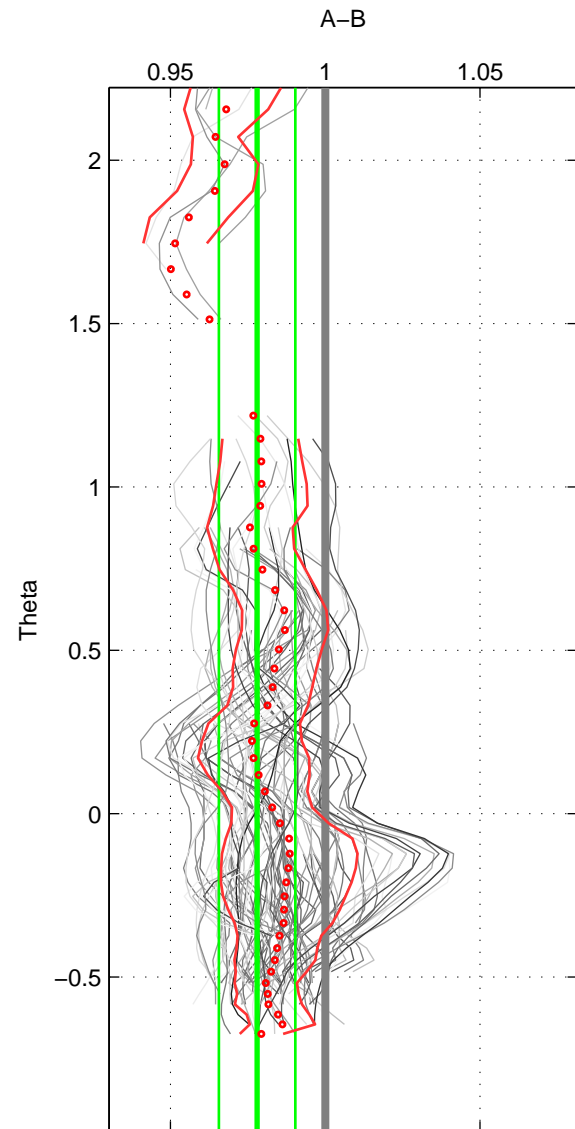

Cruise A (red). Date: Sep 1996 Cruisename: 332-09AR19960822

Cruise B (blue). Date: Jan 2008 Cruisename: 338-09AR20071216

*** "Favourite" values are means of spaces 1 2 3.

	Offset	O.StDev	Ratio	R.Stdev	Rating
SIGMA:	-0.058	0.028	0.974	0.013	5
THETA:	-0.049	0.028	0.978	0.012	5
DEPTH:	-0.063	0.033	0.972	0.014	5
FAV. :	-0.057	0.030	0.975	0.013	5

Profiles of A: 20
 Profiles of B: 18
 Diff profs : 94
 WMoffset (A-B): -0.05794
 WMoffset stdev: 0.028141
 WMratio (A/B): 0.97424
 WMratio stdev: 0.012545

Quality (1-5): 5

Profiles of A: 20
 Profiles of B: 18
 Diff profs : 94
 WMoffset (A-B): -0.049484
 WMoffset stdev: 0.027698
 WMratio (A/B): 0.978
 WMratio stdev: 0.012333

Quality (1-5): 5

Profiles of A: 20
 Profiles of B: 18
 Diff profs : 94
 WMoffset (A-B): -0.062573
 WMoffset stdev: 0.033455
 WMratio (A/B): 0.97222
 WMratio stdev: 0.014479

Quality (1-5): 5