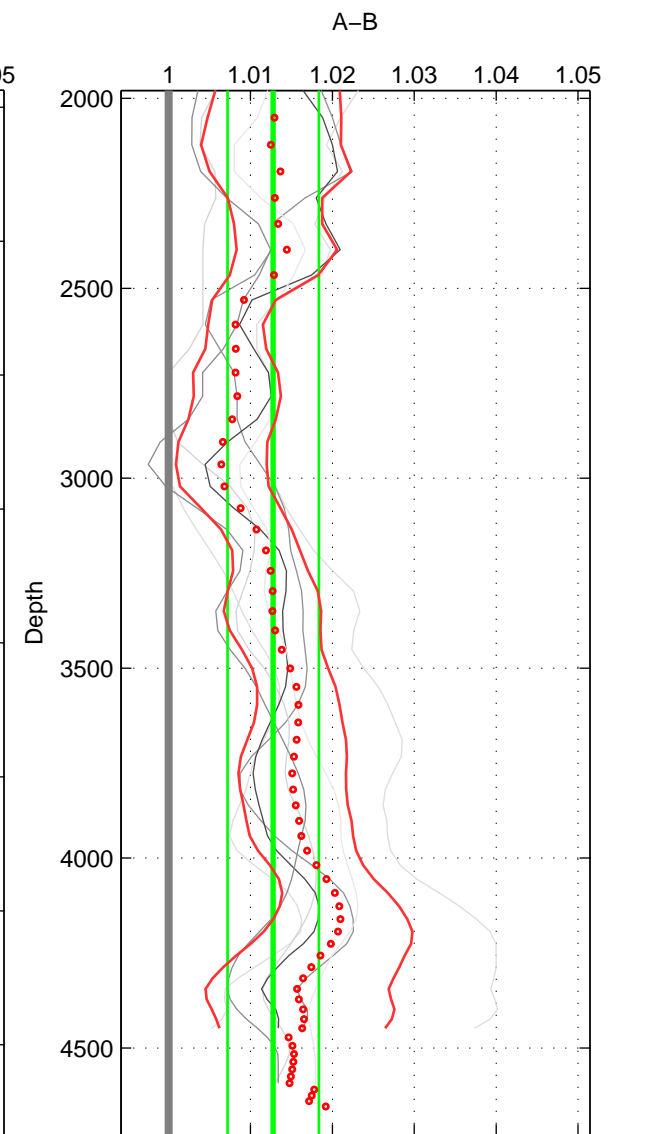

Cruise A (red). Date: Jun 1995 Cruisename: 350-316N19950611
 Cruise B (blue). Date: Aug 1995 Cruisename: 351-316N19950715

*** "Favourite" values are means of spaces 1 2 3.

	Offset	O.StDev	Ratio	R.Stdev	Rating
SIGMA:	0.024	0.007	1.010	0.003	3
THETA:	0.024	0.007	1.010	0.003	3
DEPTH:	0.030	0.013	1.013	0.006	3
FAV.:	0.026	0.009	1.011	0.004	3

Profiles of A: 4
 Profiles of B: 3
 Diff profs : 7
 WMoffset (A-B): 0.024323
 WMoffset stdev: 0.0070274
 WMratio (A/B): 1.0104
 WMratio stdev: 0.0030364

Quality (1-5): 3

Profiles of A: 4
 Profiles of B: 3
 Diff profs : 7
 WMoffset (A-B): 0.023629
 WMoffset stdev: 0.0069316
 WMratio (A/B): 1.0102
 WMratio stdev: 0.0030038

Quality (1-5): 3

Profiles of A: 4
 Profiles of B: 3
 Diff profs : 7
 WMoffset (A-B): 0.030145
 WMoffset stdev: 0.013134
 WMratio (A/B): 1.0128
 WMratio stdev: 0.0055791

Quality (1-5): 3