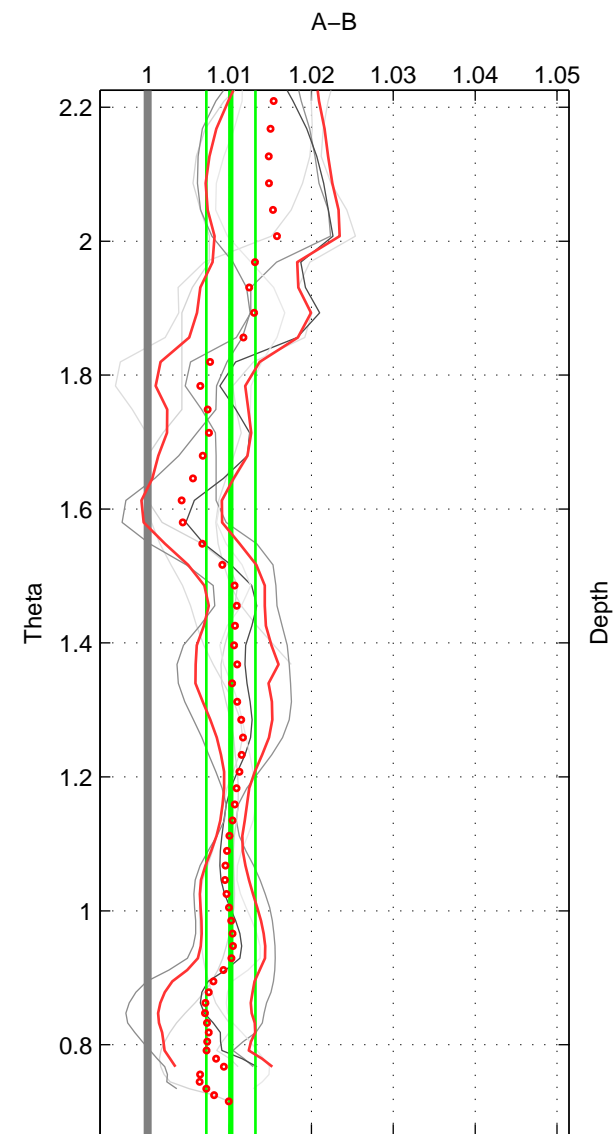

Cruise A (red). Date: Jun 1995 Cruisename: 350-316N19950611
 Cruise B (blue). Date: Aug 1995 Cruisename: 351-316N19950715

*** "Favourite" values are means of spaces 1 2 3.

	Offset	O.StDev	Ratio	R.Stdev	Rating
SIGMA:	0.024	0.007	1.010	0.003	3
THETA:	0.024	0.007	1.010	0.003	3
DEPTH:	0.030	0.013	1.013	0.006	3
FAV.:	0.026	0.009	1.011	0.004	3

Profiles of A: 4
 Profiles of B: 3
 Diff profs : 7
 WMoffset (A-B): 0.024323
 WMoffset stdev: 0.0070274
 WMratio (A/B): 1.0104
 WMratio stdev: 0.0030364

Quality (1-5): 3

Profiles of A: 4
 Profiles of B: 3
 Diff profs : 7
 WMoffset (A-B): 0.023629
 WMoffset stdev: 0.0069316
 WMratio (A/B): 1.0102
 WMratio stdev: 0.0030038

Quality (1-5): 3

Profiles of A: 4
 Profiles of B: 3
 Diff profs : 7
 WMoffset (A-B): 0.030145
 WMoffset stdev: 0.013134
 WMratio (A/B): 1.0128
 WMratio stdev: 0.0055791

Quality (1-5): 3