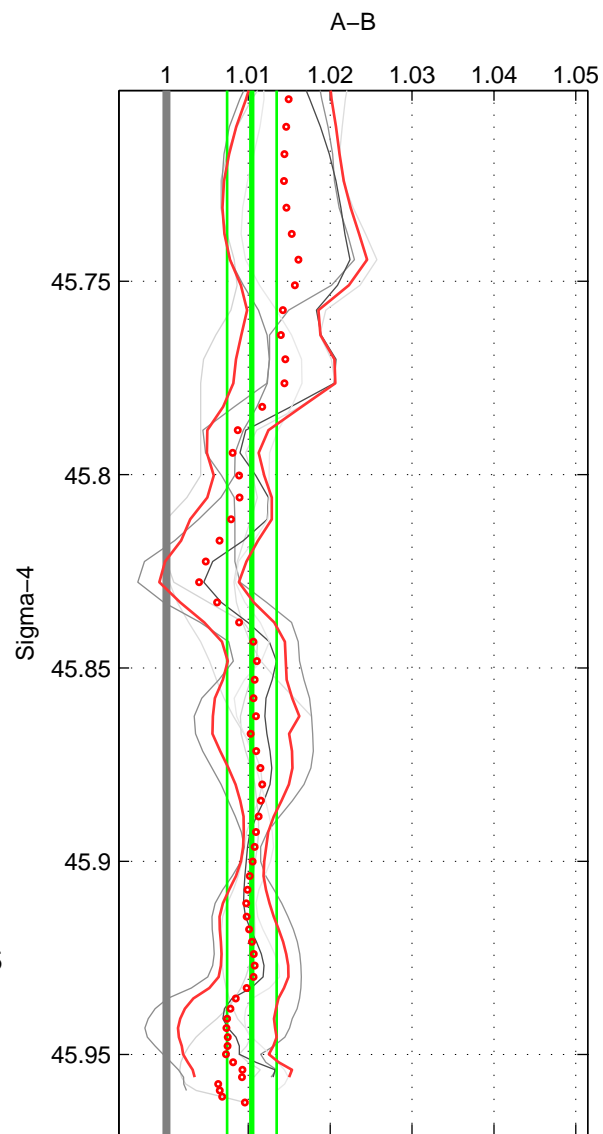

Cruise A (red). Date: Jun 1995 Cruisename: 350-316N19950611
 Cruise B (blue). Date: Aug 1995 Cruisename: 351-316N19950715

*** "Favourite" values are means of spaces 1 2 3.

	Offset	O.StDev	Ratio	R.Stdev	Rating
SIGMA:	0.024	0.007	1.010	0.003	3
THETA:	0.024	0.007	1.010	0.003	3
DEPTH:	0.030	0.013	1.013	0.006	3
FAV.:	0.026	0.009	1.011	0.004	3

Profiles of A: 4
 Profiles of B: 3
 Diff profs : 7
 WMoffset (A-B): 0.024323
 WMoffset stdev: 0.0070274
 WMratio (A/B): 1.0104
 WMratio stdev: 0.0030364

Quality (1-5): 3

Profiles of A: 4
 Profiles of B: 3
 Diff profs : 7
 WMoffset (A-B): 0.023629
 WMoffset stdev: 0.0069316
 WMratio (A/B): 1.0102
 WMratio stdev: 0.0030038

Quality (1-5): 3

Profiles of A: 4
 Profiles of B: 3
 Diff profs : 7
 WMoffset (A-B): 0.030145
 WMoffset stdev: 0.013134
 WMratio (A/B): 1.0128
 WMratio stdev: 0.0055791

Quality (1-5): 3