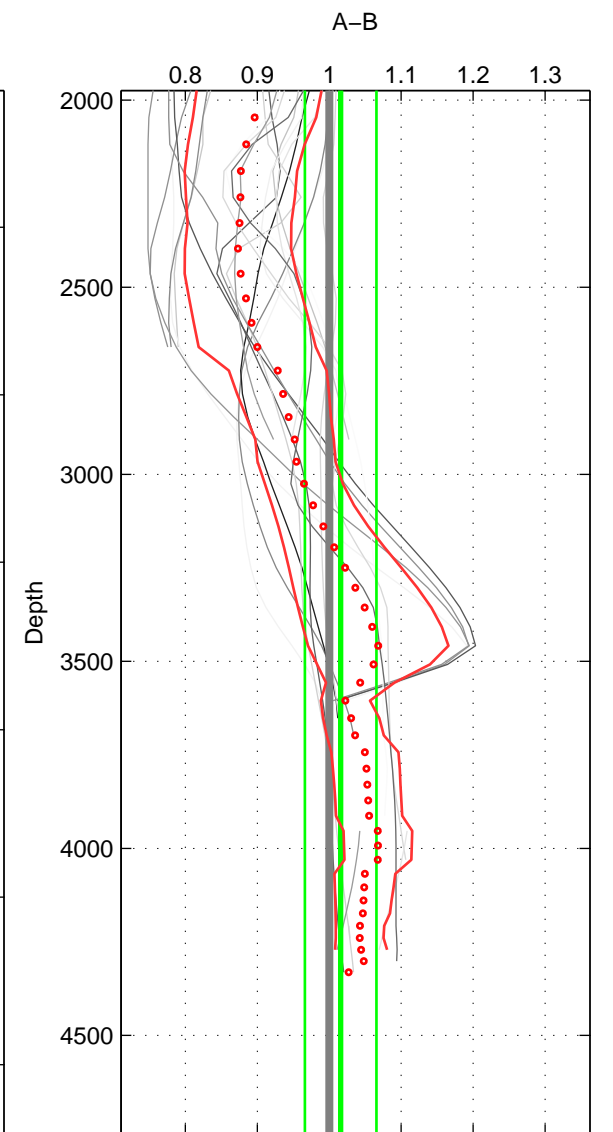

Cruise A (red). Date: Aug 2003 Cruisename: 166-06MT20030723

Cruise B (blue). Date: Aug 1993 Cruisename: 251-33MW19930704.1

\*\*\* "Favourite" values are means of spaces 1 2 3.

	Offset	O.StDev	Ratio	R.Stdev	Rating
SIGMA:	-0.049	0.079	0.956	0.059	5
THETA:	-0.011	0.074	0.984	0.056	5
DEPTH:	0.024	0.066	1.016	0.050	5
FAV. :	-0.012	0.073	0.986	0.055	5

Profiles of A: 10  
 Profiles of B: 6  
 Diff profs : 23  
 WMoffset (A-B): -0.048715  
 WMoffset stdev: 0.079141  
 WMratio (A/B): 0.95632  
 WMratio stdev: 0.059224

Quality (1-5): 5

Profiles of A: 9  
 Profiles of B: 6  
 Diff profs : 20  
 WMoffset (A-B): -0.011361  
 WMoffset stdev: 0.073606  
 WMratio (A/B): 0.98443  
 WMratio stdev: 0.055724

Quality (1-5): 5

Profiles of A: 10  
 Profiles of B: 6  
 Diff profs : 21  
 WMoffset (A-B): 0.023943  
 WMoffset stdev: 0.065584  
 WMratio (A/B): 1.0159  
 WMratio stdev: 0.049754

Quality (1-5): 5