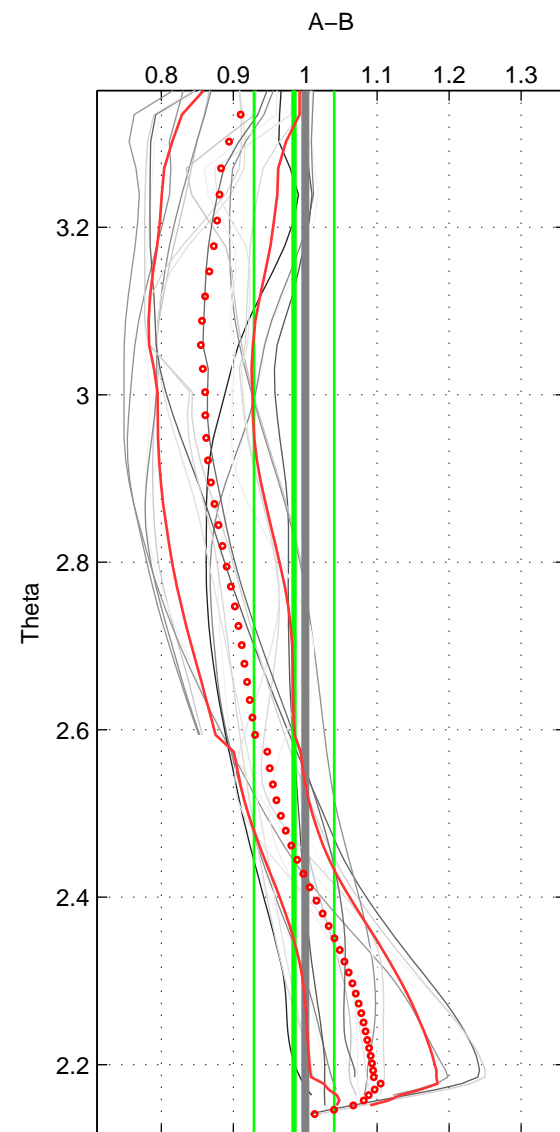

Cruise A (red). Date: Aug 2003 Cruisename: 166-06MT20030723

Cruise B (blue). Date: Aug 1993 Cruisename: 251-33MW19930704.1

\*\*\* "Favourite" values are means of spaces 1 2 3.

	Offset	O.StDev	Ratio	R.Stdev	Rating
SIGMA:	-0.049	0.079	0.956	0.059	5
THETA:	-0.011	0.074	0.984	0.056	5
DEPTH:	0.024	0.066	1.016	0.050	5
FAV. :	-0.012	0.073	0.986	0.055	5

Profiles of A: 10  
 Profiles of B: 6  
 Diff profs : 23  
 WMoffset (A-B): -0.048715  
 WMoffset stdev: 0.079141  
 WMratio (A/B): 0.95632  
 WMratio stdev: 0.059224

Quality (1-5): 5

Profiles of A: 9  
 Profiles of B: 6  
 Diff profs : 20  
 WMoffset (A-B): -0.011361  
 WMoffset stdev: 0.073606  
 WMratio (A/B): 0.98443  
 WMratio stdev: 0.055724

Quality (1-5): 5

Profiles of A: 10  
 Profiles of B: 6  
 Diff profs : 21  
 WMoffset (A-B): 0.023943  
 WMoffset stdev: 0.065584  
 WMratio (A/B): 1.0159  
 WMratio stdev: 0.049754

Quality (1-5): 5