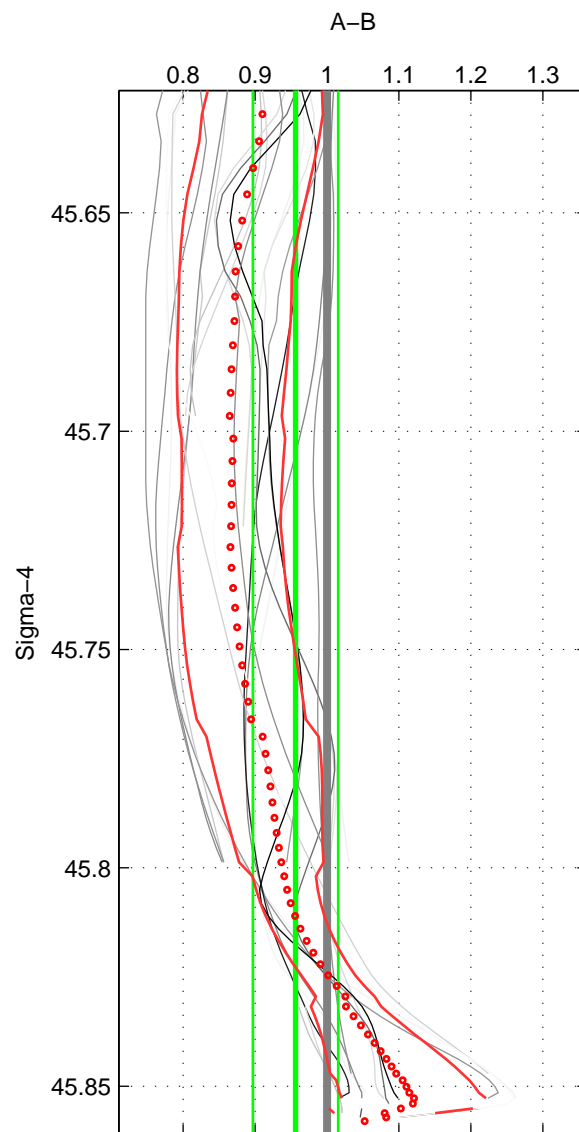

Cruise A (red). Date: Aug 2003 Cruisename: 166-06MT20030723

Cruise B (blue). Date: Aug 1993 Cruisename: 251-33MW19930704.1

\*\*\* "Favourite" values are means of spaces 1 2 3.

	Offset	O.StDev	Ratio	R.Stdev	Rating
SIGMA:	-0.049	0.079	0.956	0.059	5
THETA:	-0.011	0.074	0.984	0.056	5
DEPTH:	0.024	0.066	1.016	0.050	5
FAV. :	-0.012	0.073	0.986	0.055	5

Profiles of A: 10  
 Profiles of B: 6  
 Diff profs : 23  
 WMoffset (A-B): -0.048715  
 WMoffset stdev: 0.079141  
 WMratio (A/B): 0.95632  
 WMratio stdev: 0.059224

Quality (1-5): 5

Profiles of A: 9  
 Profiles of B: 6  
 Diff profs : 20  
 WMoffset (A-B): -0.011361  
 WMoffset stdev: 0.073606  
 WMratio (A/B): 0.98443  
 WMratio stdev: 0.055724

Quality (1-5): 5

Profiles of A: 10  
 Profiles of B: 6  
 Diff profs : 21  
 WMoffset (A-B): 0.023943  
 WMoffset stdev: 0.065584  
 WMratio (A/B): 1.0159  
 WMratio stdev: 0.049754

Quality (1-5): 5