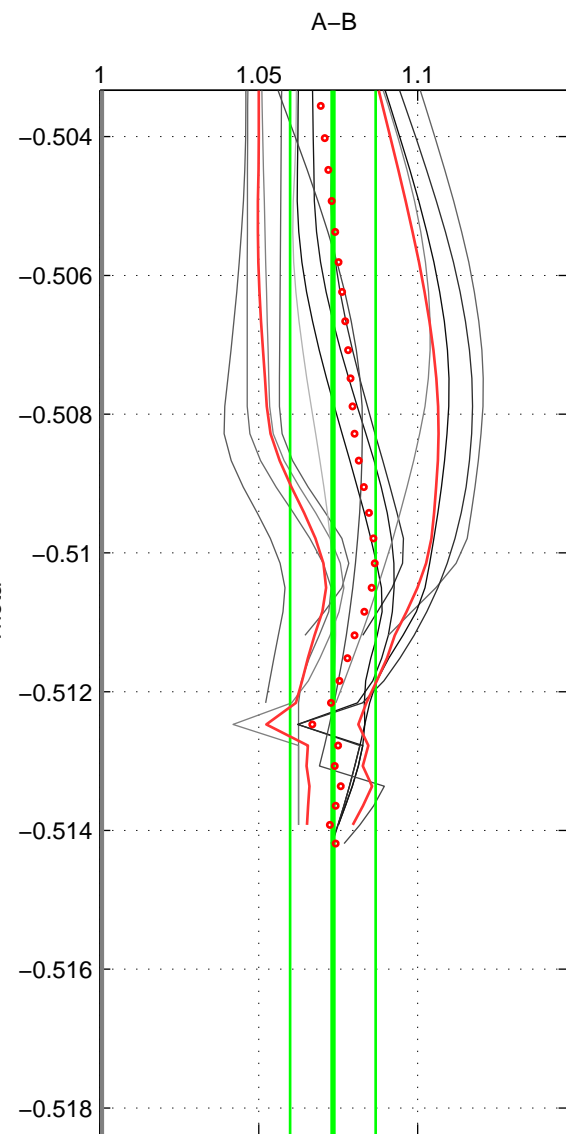

Cruise A (red). Date: May 2002 Cruisename: 51-32H120020505

Cruise B (blue). Date: Sep 2002 Cruisename: 67-49NZ20020822

\*\*\* "Favourite" values are means of spaces 1 2 3.

	Offset	O.StDev	Ratio	R.Stdev	Rating
SIGMA:	0.064	0.008	1.067	0.009	2
THETA:	0.070	0.013	1.073	0.013	2
DEPTH:	0.060	0.006	1.062	0.006	2
FAV.:	0.064	0.009	1.067	0.010	2

Profiles of A: 3  
 Profiles of B: 5  
 Diff profs: 13  
 WMoffset (A-B): 0.063596  
 WMoffset stdev: 0.0083364  
 WMratio (A/B): 1.0667  
 WMratio stdev: 0.0087907

Quality (1-5): 2

Profiles of A: 3  
 Profiles of B: 5  
 Diff profs: 13  
 WMoffset (A-B): 0.069676  
 WMoffset stdev: 0.012625  
 WMratio (A/B): 1.0733  
 WMratio stdev: 0.013455

Quality (1-5): 2

Profiles of A: 3  
 Profiles of B: 5  
 Diff profs: 13  
 WMoffset (A-B): 0.059713  
 WMoffset stdev: 0.0058426  
 WMratio (A/B): 1.0624  
 WMratio stdev: 0.0062633

Quality (1-5): 2