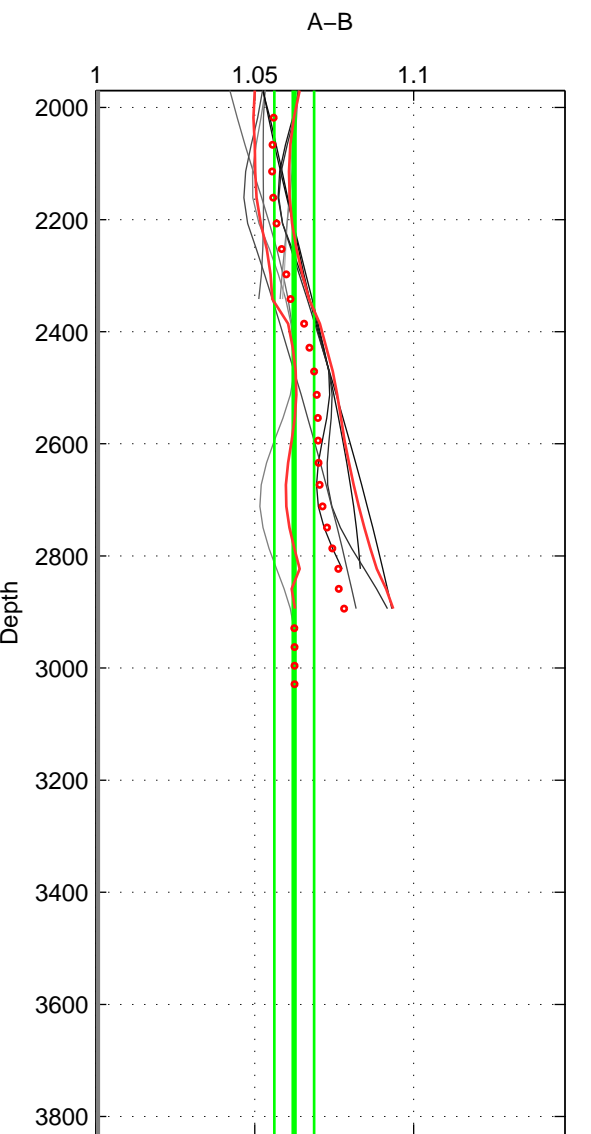

Cruise A (red). Date: May 2002 Cruisename: 51-32H120020505

Cruise B (blue). Date: Sep 2002 Cruisename: 67-49NZ20020822

\*\*\* "Favourite" values are means of spaces 1 2 3.

	Offset	O.StDev	Ratio	R.Stdev	Rating
SIGMA:	0.064	0.008	1.067	0.009	2
THETA:	0.070	0.013	1.073	0.013	2
DEPTH:	0.060	0.006	1.062	0.006	2
FAV.:	0.064	0.009	1.067	0.010	2

Profiles of A: 3  
 Profiles of B: 5  
 Diff profs: 13  
 WMoffset (A-B): 0.063596  
 WMoffset stdev: 0.0083364  
 WMratio (A/B): 1.0667  
 WMratio stdev: 0.0087907

Quality (1-5): 2

Profiles of A: 3  
 Profiles of B: 5  
 Diff profs: 13  
 WMoffset (A-B): 0.069676  
 WMoffset stdev: 0.012625  
 WMratio (A/B): 1.0733  
 WMratio stdev: 0.013455

Quality (1-5): 2

Profiles of A: 3  
 Profiles of B: 5  
 Diff profs: 13  
 WMoffset (A-B): 0.059713  
 WMoffset stdev: 0.0058426  
 WMratio (A/B): 1.0624  
 WMratio stdev: 0.0062633

Quality (1-5): 2