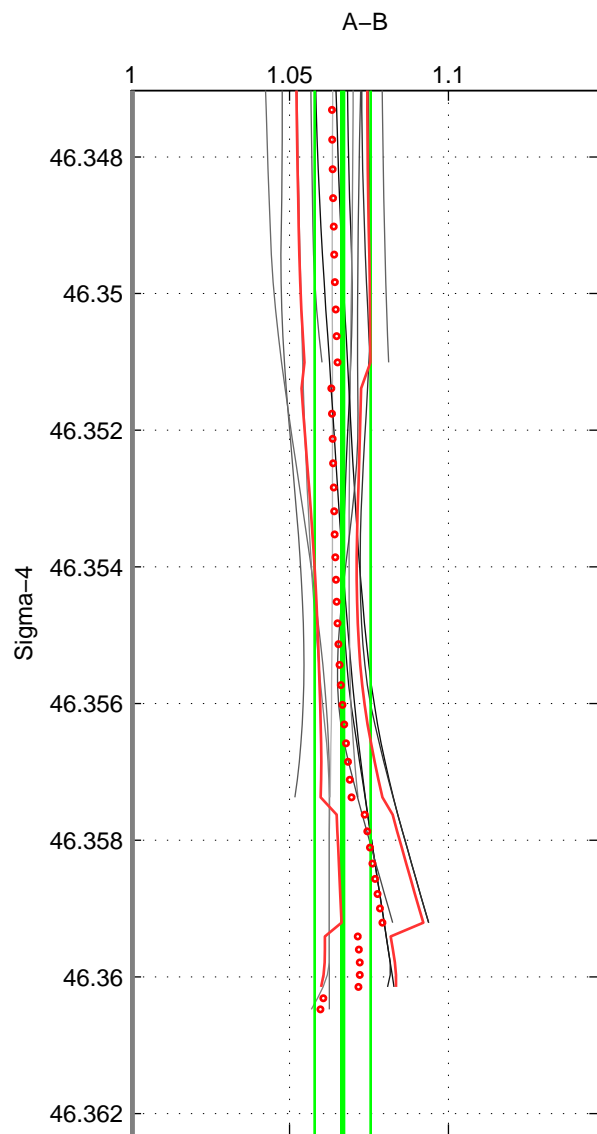

Cruise A (red). Date: May 2002 Cruisename: 51-32H120020505

Cruise B (blue). Date: Sep 2002 Cruisename: 67-49NZ20020822

\*\*\* "Favourite" values are means of spaces 1 2 3.

	Offset	O.StDev	Ratio	R.Stdev	Rating
SIGMA:	0.064	0.008	1.067	0.009	2
THETA:	0.070	0.013	1.073	0.013	2
DEPTH:	0.060	0.006	1.062	0.006	2
FAV.:	0.064	0.009	1.067	0.010	2

Profiles of A: 3  
 Profiles of B: 5  
 Diff profs: 13  
 WMoffset (A-B): 0.063596  
 WMoffset stdev: 0.0083364  
 WMratio (A/B): 1.0667  
 WMratio stdev: 0.0087907

Quality (1-5): 2

Profiles of A: 3  
 Profiles of B: 5  
 Diff profs: 13  
 WMoffset (A-B): 0.069676  
 WMoffset stdev: 0.012625  
 WMratio (A/B): 1.0733  
 WMratio stdev: 0.013455

Quality (1-5): 2

Profiles of A: 3  
 Profiles of B: 5  
 Diff profs: 13  
 WMoffset (A-B): 0.059713  
 WMoffset stdev: 0.0058426  
 WMratio (A/B): 1.0624  
 WMratio stdev: 0.0062633

Quality (1-5): 2