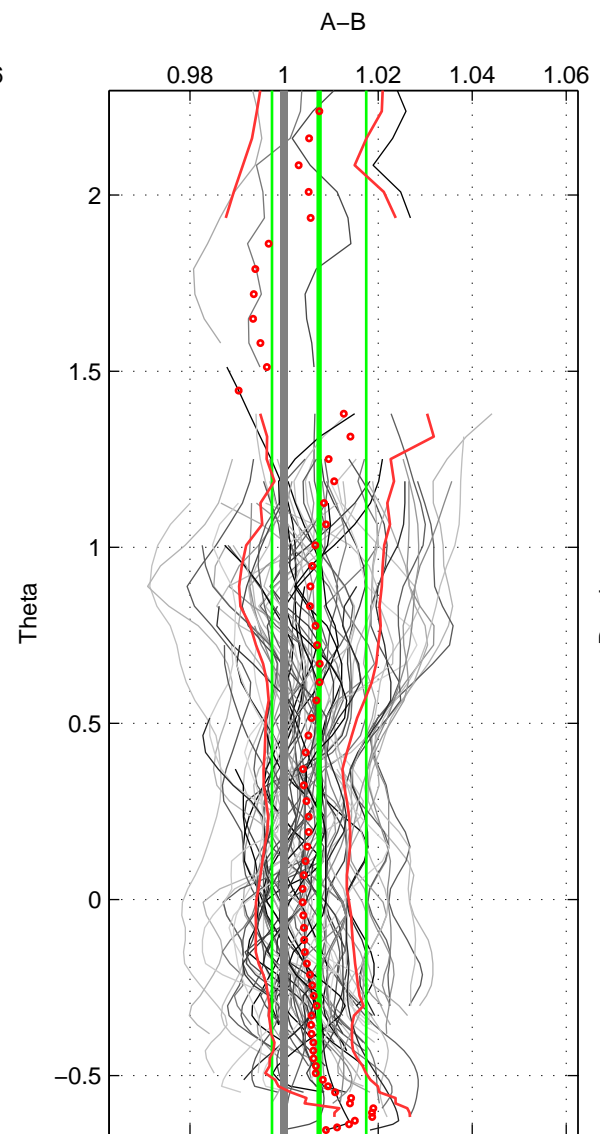

Cruise A (red). Date: Jan 1995 Cruisename: 331-09AR19941213
 Cruise B (blue). Date: Jan 2008 Cruisename: 338-09AR20071216

*** "Favourite" values are means of spaces 1 2 3.

	Offset	O.StDev	Ratio	R.Stdev	Rating
SIGMA:	0.017	0.023	1.008	0.010	5
THETA:	0.017	0.022	1.007	0.010	5
DEPTH:	0.018	0.024	1.008	0.011	5
FAV.:	0.017	0.023	1.008	0.010	5

Profiles of A: 25
 Profiles of B: 24
 Diff profs : 88
 WMoffset (A-B): 0.017145
 WMoffset stdev: 0.023409
 WMratio (A/B): 1.0076
 WMratio stdev: 0.010443

Quality (1-5): 5

Profiles of A: 25
 Profiles of B: 24
 Diff profs : 88
 WMoffset (A-B): 0.016735
 WMoffset stdev: 0.02244
 WMratio (A/B): 1.0074
 WMratio stdev: 0.010012

Quality (1-5): 5

Profiles of A: 25
 Profiles of B: 24
 Diff profs : 88
 WMoffset (A-B): 0.018315
 WMoffset stdev: 0.023633
 WMratio (A/B): 1.0081
 WMratio stdev: 0.010535

Quality (1-5): 5