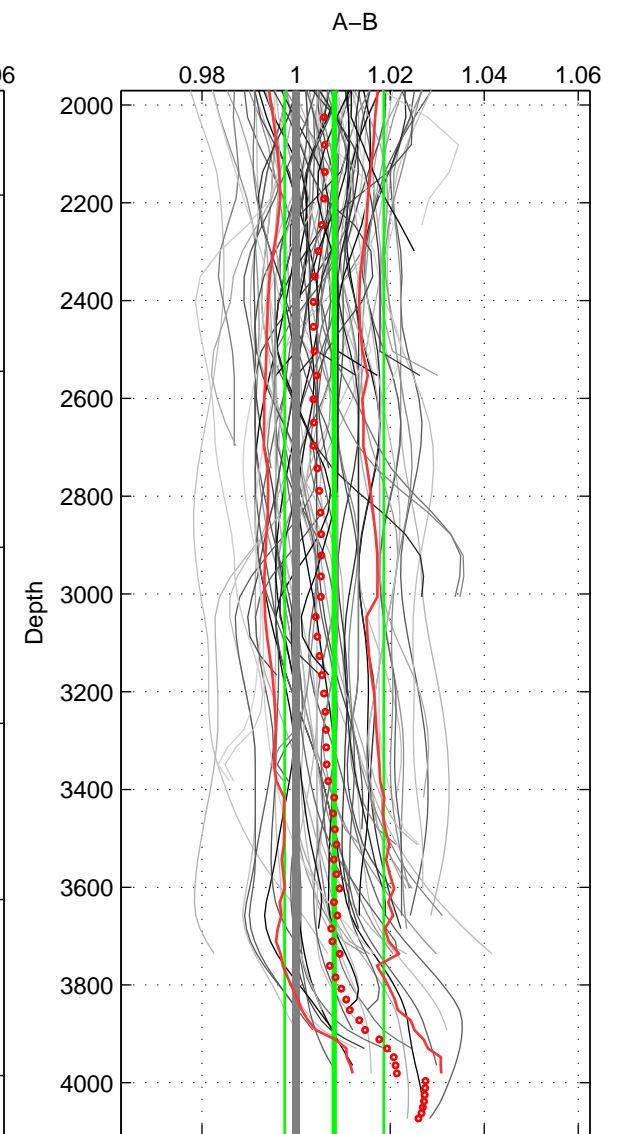

Cruise A (red). Date: Jan 1995 Cruisename: 331-09AR19941213
 Cruise B (blue). Date: Jan 2008 Cruisename: 338-09AR20071216

*** "Favourite" values are means of spaces 1 2 3.

	Offset	O.StDev	Ratio	R.Stdev	Rating
SIGMA:	0.017	0.023	1.008	0.010	5
THETA:	0.017	0.022	1.007	0.010	5
DEPTH:	0.018	0.024	1.008	0.011	5
FAV.:	0.017	0.023	1.008	0.010	5

Profiles of A: 25
 Profiles of B: 24
 Diff profs : 88
 WMoffset (A-B): 0.017145
 WMoffset stdev: 0.023409
 WMratio (A/B): 1.0076
 WMratio stdev: 0.010443

Quality (1-5): 5

Profiles of A: 25
 Profiles of B: 24
 Diff profs : 88
 WMoffset (A-B): 0.016735
 WMoffset stdev: 0.02244
 WMratio (A/B): 1.0074
 WMratio stdev: 0.010012

Quality (1-5): 5

Profiles of A: 25
 Profiles of B: 24
 Diff profs : 88
 WMoffset (A-B): 0.018315
 WMoffset stdev: 0.023633
 WMratio (A/B): 1.0081
 WMratio stdev: 0.010535

Quality (1-5): 5