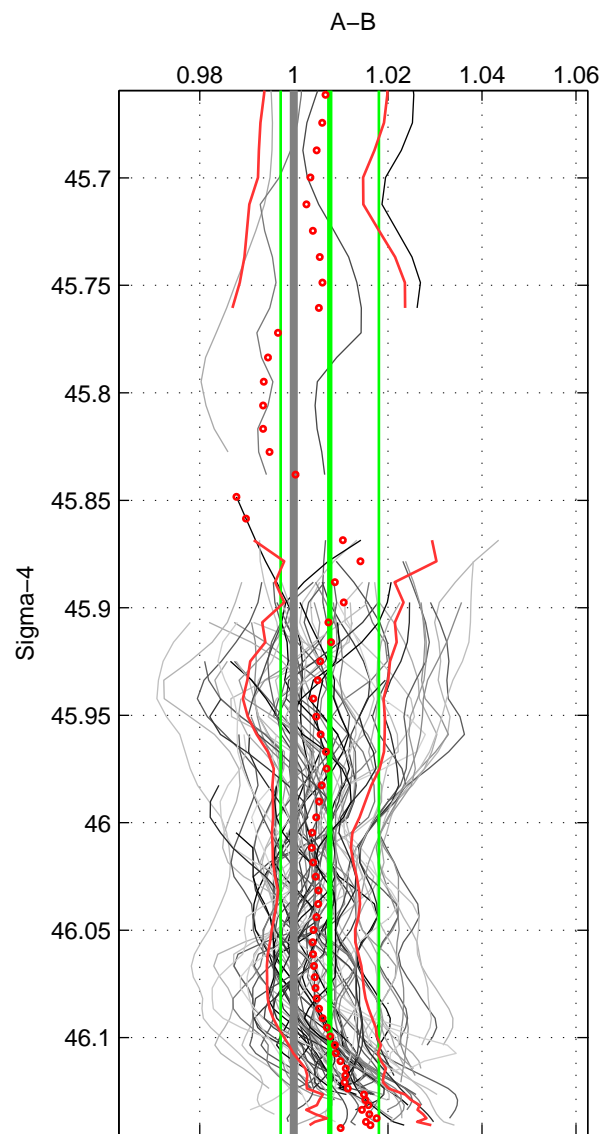

Cruise A (red). Date: Jan 1995 Cruisename: 331-09AR19941213
 Cruise B (blue). Date: Jan 2008 Cruisename: 338-09AR20071216

*** "Favourite" values are means of spaces 1 2 3.

	Offset	O.StDev	Ratio	R.Stdev	Rating
SIGMA:	0.017	0.023	1.008	0.010	5
THETA:	0.017	0.022	1.007	0.010	5
DEPTH:	0.018	0.024	1.008	0.011	5
FAV.:	0.017	0.023	1.008	0.010	5

Profiles of A: 25
 Profiles of B: 24
 Diff profs : 88
 WMoffset (A-B): 0.017145
 WMoffset stdev: 0.023409
 WMratio (A/B): 1.0076
 WMratio stdev: 0.010443

Quality (1-5): 5

Profiles of A: 25
 Profiles of B: 24
 Diff profs : 88
 WMoffset (A-B): 0.016735
 WMoffset stdev: 0.02244
 WMratio (A/B): 1.0074
 WMratio stdev: 0.010012

Quality (1-5): 5

Profiles of A: 25
 Profiles of B: 24
 Diff profs : 88
 WMoffset (A-B): 0.018315
 WMoffset stdev: 0.023633
 WMratio (A/B): 1.0081
 WMratio stdev: 0.010535

Quality (1-5): 5