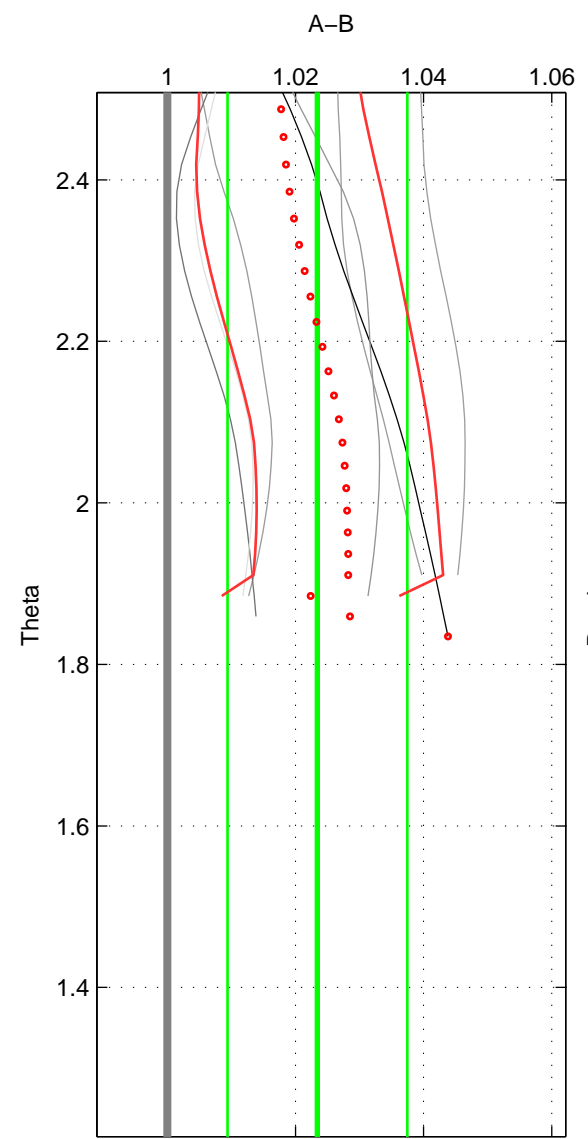

Cruise A (red). Date: Feb 2003 Cruisename: 660-49UF20030225

Cruise B (blue). Date: Nov 2000 Cruisename: 692-49UP20001105

*** "Favourite" values are means of spaces 1 2.

	Offset	O.StDev	Ratio	R.Stdev	Rating
SIGMA:	0.066	0.039	1.024	0.014	3
THETA:	0.064	0.038	1.023	0.014	3
DEPTH:	0.075	0.009	1.028	0.004	2
FAV.:	0.065	0.038	1.024	0.014	3

Profiles of A: 5
 Profiles of B: 3
 Diff profs : 7
 WMoffset (A-B): 0.065937
 WMoffset stdev: 0.03856
 WMratio (A/B): 1.024
 WMratio stdev: 0.014279

Quality (1-5): 3

Profiles of A: 5
 Profiles of B: 3
 Diff profs : 7
 WMoffset (A-B): 0.064323
 WMoffset stdev: 0.037882
 WMratio (A/B): 1.0234
 WMratio stdev: 0.014033

Quality (1-5): 3

Please note that statistics are bad.

Profiles of A: 5
 Profiles of B: 3
 Diff profs : 7
 WMoffset (A-B): 0.074863
 WMoffset stdev: 0.0092941
 WMratio (A/B): 1.0276
 WMratio stdev: 0.00387