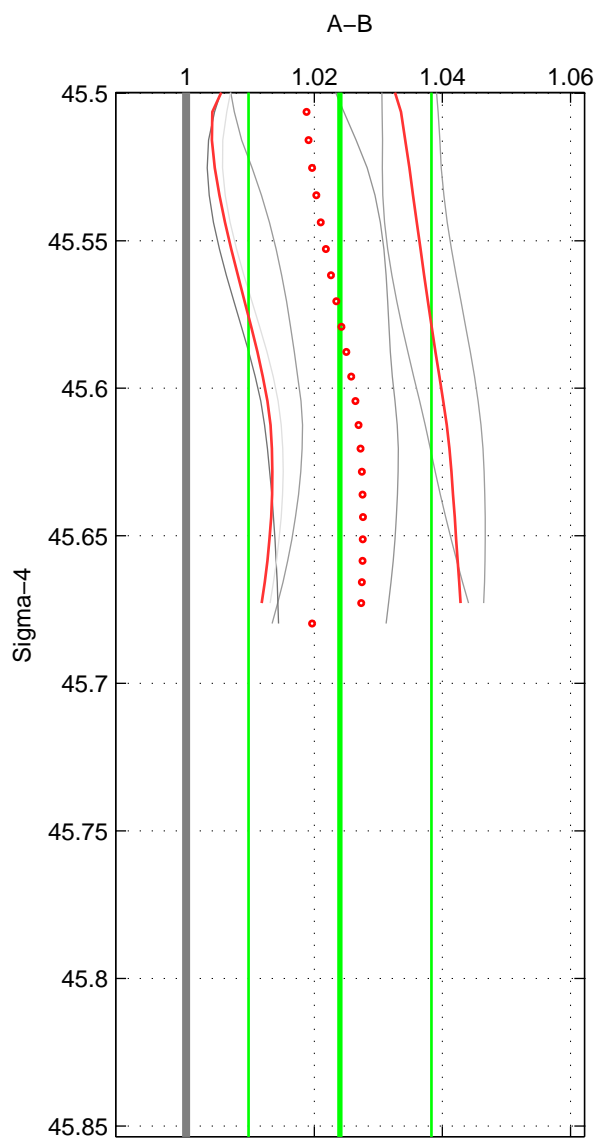

Cruise A (red). Date: Feb 2003 Cruisename: 660-49UF20030225

Cruise B (blue). Date: Nov 2000 Cruisename: 692-49UP20001105

*** "Favourite" values are means of spaces 1 2.

	Offset	O.StDev	Ratio	R.Stdev	Rating
SIGMA:	0.066	0.039	1.024	0.014	3
THETA:	0.064	0.038	1.023	0.014	3
DEPTH:	0.075	0.009	1.028	0.004	2
FAV.:	0.065	0.038	1.024	0.014	3

Profiles of A: 5
 Profiles of B: 3
 Diff profs : 7
 WMoffset (A-B): 0.065937
 WMoffset stdev: 0.03856
 WMratio (A/B): 1.024
 WMratio stdev: 0.014279

Quality (1-5): 3

Profiles of A: 5
 Profiles of B: 3
 Diff profs : 7
 WMoffset (A-B): 0.064323
 WMoffset stdev: 0.037882
 WMratio (A/B): 1.0234
 WMratio stdev: 0.014033

Quality (1-5): 3

Please note that statistics are bad.

Profiles of A: 5
 Profiles of B: 3
 Diff profs : 7
 WMoffset (A-B): 0.074863
 WMoffset stdev: 0.0092941
 WMratio (A/B): 1.0276
 WMratio stdev: 0.00387