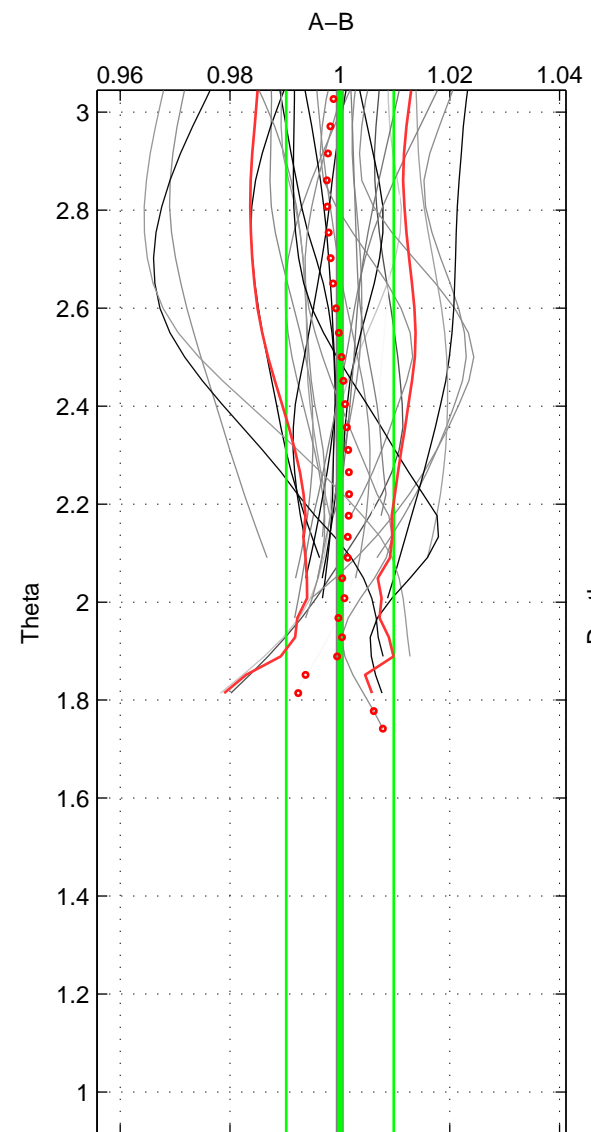

Cruise A (red). Date: Jul 2005 Cruisename: 669-49UF20050615

Cruise B (blue). Date: Oct 1998 Cruisename: 686-49UP19980916

*** "Favourite" values are those of space 2.

	Offset	O.StDev	Ratio	R.Stdev	Rating
SIGMA:	-0.000	0.029	1.000	0.010	4
THETA:	-0.000	0.028	1.000	0.010	5
DEPTH:	-0.000	0.005	1.000	0.002	3
FAV.:	-0.000	0.028	1.000	0.010	5

Profiles of A: 23
 Profiles of B: 20
 Diff profs : 28
 WMoffset (A-B): -0.0004807
 WMoffset stdev: 0.029228
 WMratio (A/B): 0.99986
 WMratio stdev: 0.010362

Quality (1-5): 4

Profiles of A: 23
 Profiles of B: 20
 Diff profs : 28
 WMoffset (A-B): -1.055e-05
 WMoffset stdev: 0.028065
 WMratio (A/B): 1
 WMratio stdev: 0.0097847

Quality (1-5): 5

Profiles of A: 23
 Profiles of B: 20
 Diff profs : 28
 WMoffset (A-B): -0.00030879
 WMoffset stdev: 0.0047223
 WMratio (A/B): 0.99997
 WMratio stdev: 0.0016583

Quality (1-5): 3

Please note that statistics are bad.