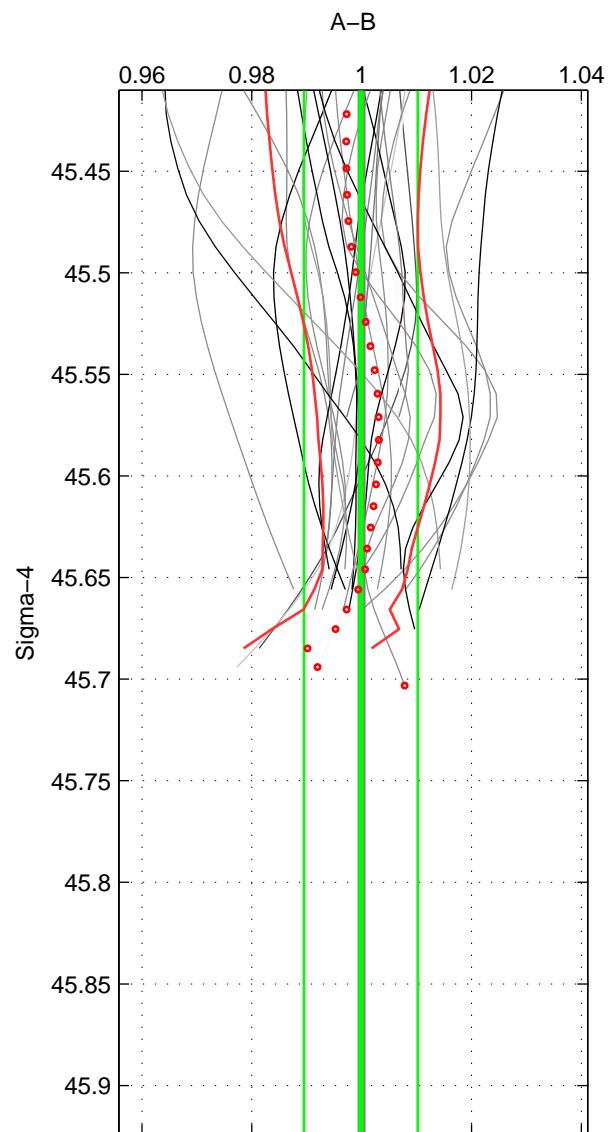

Cruise A (red). Date: Jul 2005 Cruisename: 669-49UF20050615

Cruise B (blue). Date: Oct 1998 Cruisename: 686-49UP19980916

*** "Favourite" values are those of space 2.

	Offset	O.StDev	Ratio	R.Stdev	Rating
SIGMA:	-0.000	0.029	1.000	0.010	4
THETA:	-0.000	0.028	1.000	0.010	5
DEPTH:	-0.000	0.005	1.000	0.002	3
FAV.:	-0.000	0.028	1.000	0.010	5

Profiles of A: 23
 Profiles of B: 20
 Diff profs : 28
 WMoffset (A-B): -0.0004807
 WMoffset stdev: 0.029228
 WMratio (A/B): 0.99986
 WMratio stdev: 0.010362

Quality (1-5): 4

Profiles of A: 23
 Profiles of B: 20
 Diff profs : 28
 WMoffset (A-B): -1.055e-05
 WMoffset stdev: 0.028065
 WMratio (A/B): 1
 WMratio stdev: 0.0097847

Quality (1-5): 5

Profiles of A: 23
 Profiles of B: 20
 Diff profs : 28
 WMoffset (A-B): -0.00030879
 WMoffset stdev: 0.0047223
 WMratio (A/B): 0.99997
 WMratio stdev: 0.0016583

Quality (1-5): 3

Please note that statistics are bad.