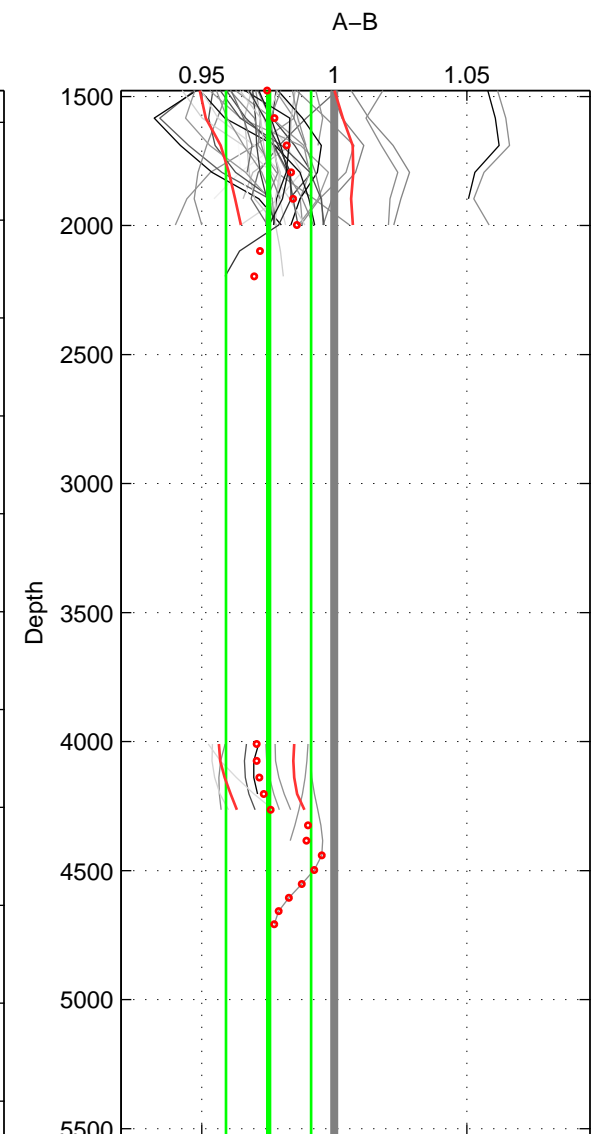

Cruise A (red). Date: Sep 1992 Cruisename: 494-322019920816

Cruise B (blue). Date: Jul 2005 Cruisename: 669-49UF20050615

*** "Favourite" values are means of spaces 1 2.

	Offset	O.StDev	Ratio	R.Stdev	Rating
SIGMA:	-0.063	0.033	0.975	0.014	5
THETA:	-0.041	0.025	0.984	0.010	5
DEPTH:	-0.062	0.039	0.975	0.016	4
FAV. :	-0.052	0.029	0.979	0.012	5

Profiles of A: 32
 Profiles of B: 15
 Diff profs : 43
 WMoffset (A-B): -0.063465
 WMoffset stdev: 0.032591
 WMratio (A/B): 0.97458
 WMratio stdev: 0.013614

Quality (1-5): 5

Profiles of A: 32
 Profiles of B: 15
 Diff profs : 45
 WMoffset (A-B): -0.040716
 WMoffset stdev: 0.024927
 WMratio (A/B): 0.98421
 WMratio stdev: 0.0098541

Quality (1-5): 5

Profiles of A: 32
 Profiles of B: 15
 Diff profs : 43
 WMoffset (A-B): -0.062049
 WMoffset stdev: 0.038994
 WMratio (A/B): 0.97522
 WMratio stdev: 0.016033

Quality (1-5): 4