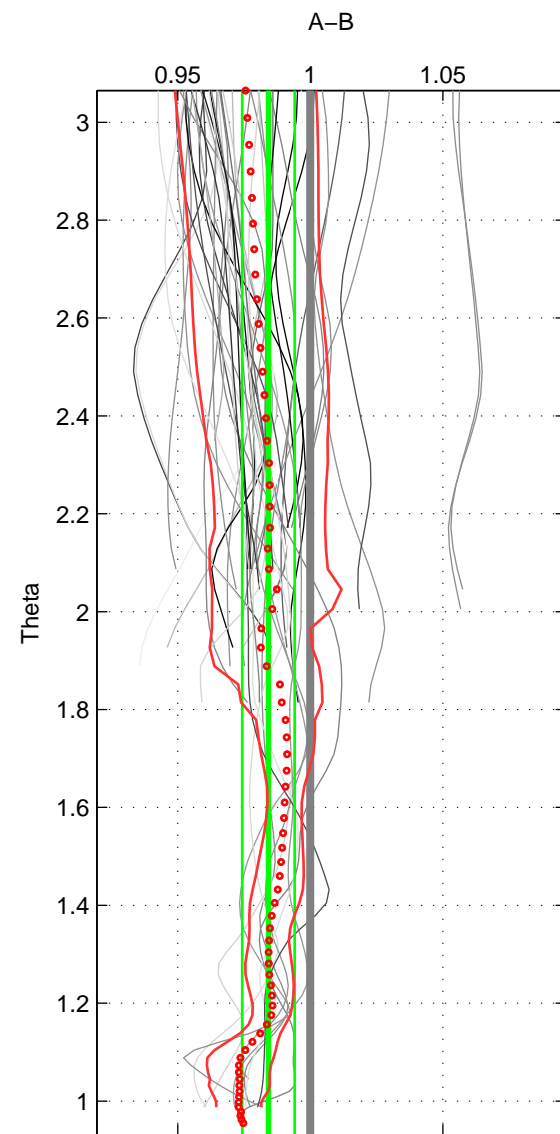

Cruise A (red). Date: Sep 1992 Cruisename: 494-322019920816

Cruise B (blue). Date: Jul 2005 Cruisename: 669-49UF20050615

*** "Favourite" values are means of spaces 1 2.

	Offset	O.StDev	Ratio	R.Stdev	Rating
SIGMA:	-0.063	0.033	0.975	0.014	5
THETA:	-0.041	0.025	0.984	0.010	5
DEPTH:	-0.062	0.039	0.975	0.016	4
FAV. :	-0.052	0.029	0.979	0.012	5

Profiles of A: 32
 Profiles of B: 15
 Diff profs : 43
 WMoffset (A-B): -0.063465
 WMoffset stdev: 0.032591
 WMratio (A/B): 0.97458
 WMratio stdev: 0.013614

Quality (1-5): 5

Profiles of A: 32
 Profiles of B: 15
 Diff profs : 45
 WMoffset (A-B): -0.040716
 WMoffset stdev: 0.024927
 WMratio (A/B): 0.98421
 WMratio stdev: 0.0098541

Quality (1-5): 5

Profiles of A: 32
 Profiles of B: 15
 Diff profs : 43
 WMoffset (A-B): -0.062049
 WMoffset stdev: 0.038994
 WMratio (A/B): 0.97522
 WMratio stdev: 0.016033

Quality (1-5): 4