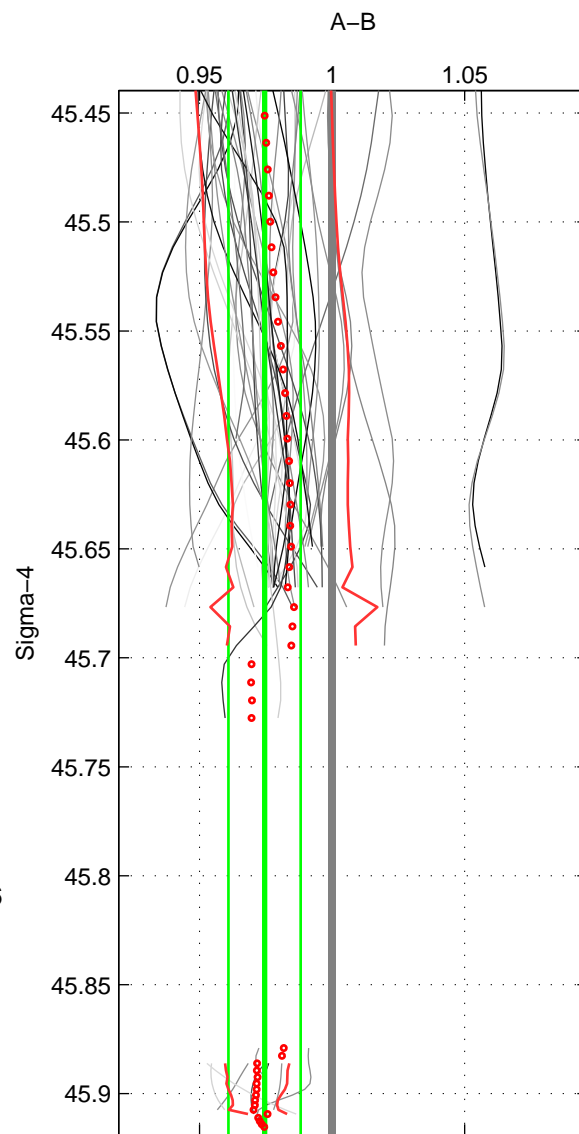

Cruise A (red). Date: Sep 1992 Cruisename: 494-322019920816

Cruise B (blue). Date: Jul 2005 Cruisename: 669-49UF20050615

*** "Favourite" values are means of spaces 1 2.

	Offset	O.StDev	Ratio	R.Stdev	Rating
SIGMA:	-0.063	0.033	0.975	0.014	5
THETA:	-0.041	0.025	0.984	0.010	5
DEPTH:	-0.062	0.039	0.975	0.016	4
FAV. :	-0.052	0.029	0.979	0.012	5

Profiles of A: 32
 Profiles of B: 15
 Diff profs : 43
 WMoffset (A-B): -0.063465
 WMoffset stdev: 0.032591
 WMratio (A/B): 0.97458
 WMratio stdev: 0.013614

Quality (1-5): 5

Profiles of A: 32
 Profiles of B: 15
 Diff profs : 45
 WMoffset (A-B): -0.040716
 WMoffset stdev: 0.024927
 WMratio (A/B): 0.98421
 WMratio stdev: 0.0098541

Quality (1-5): 5

Profiles of A: 32
 Profiles of B: 15
 Diff profs : 43
 WMoffset (A-B): -0.062049
 WMoffset stdev: 0.038994
 WMratio (A/B): 0.97522
 WMratio stdev: 0.016033

Quality (1-5): 4