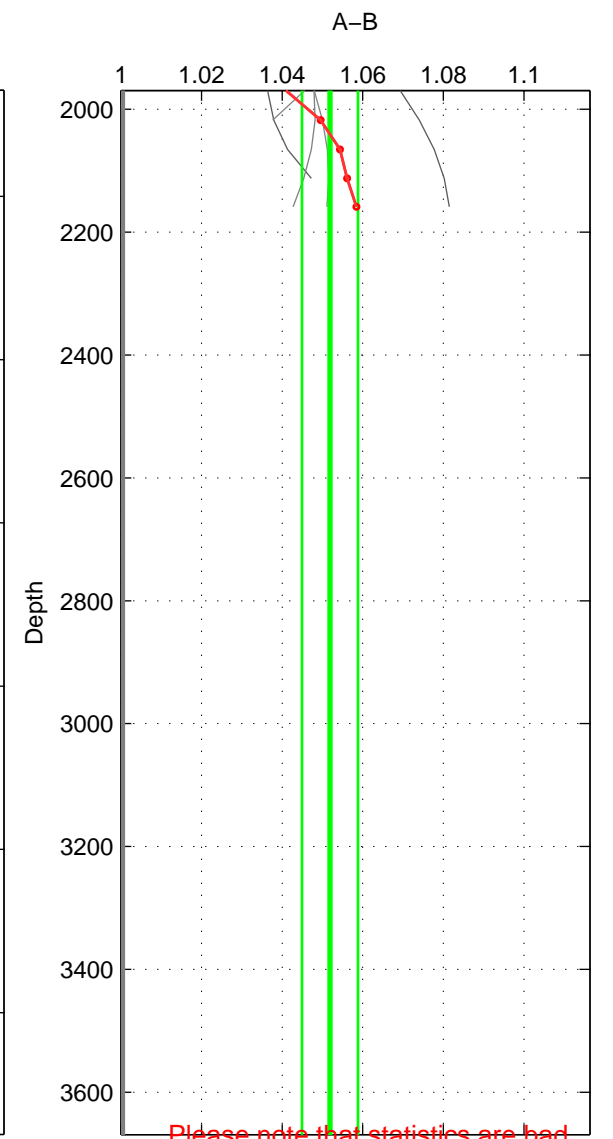

Cruise A (red). Date: Aug 2004 Cruisename: 56-32H120040718

Cruise B (blue). Date: Sep 1999 Cruisename: 64-49NZ19990911

*** "Favourite" values are those of space 2.

	Offset	O.StDev	Ratio	R.Stdev	Rating
SIGMA:	0.045	0.002	1.045	0.002	2
THETA:	0.064	0.017	1.064	0.017	4
DEPTH:	0.052	0.007	1.052	0.007	3
FAV.:	0.064	0.017	1.064	0.017	4

Please note that statistics are bad.

Profiles of A: 2
 Profiles of B: 4
 Diff profs: 2
 WMoffset (A-B): 0.045276
 WMoffset stdev: 0.0016448
 WMratio (A/B): 1.0452
 WMratio stdev: 0.0017203

Quality (1-5): 2

Profiles of A: 6
 Profiles of B: 4
 Diff profs: 10
 WMoffset (A-B): 0.063624
 WMoffset stdev: 0.016774
 WMratio (A/B): 1.0643
 WMratio stdev: 0.017293

Quality (1-5): 4

Please note that statistics are bad.

Profiles of A: 5
 Profiles of B: 4
 Diff profs: 7
 WMoffset (A-B): 0.051607
 WMoffset stdev: 0.0070293
 WMratio (A/B): 1.0519
 WMratio stdev: 0.0069471

Quality (1-5): 3