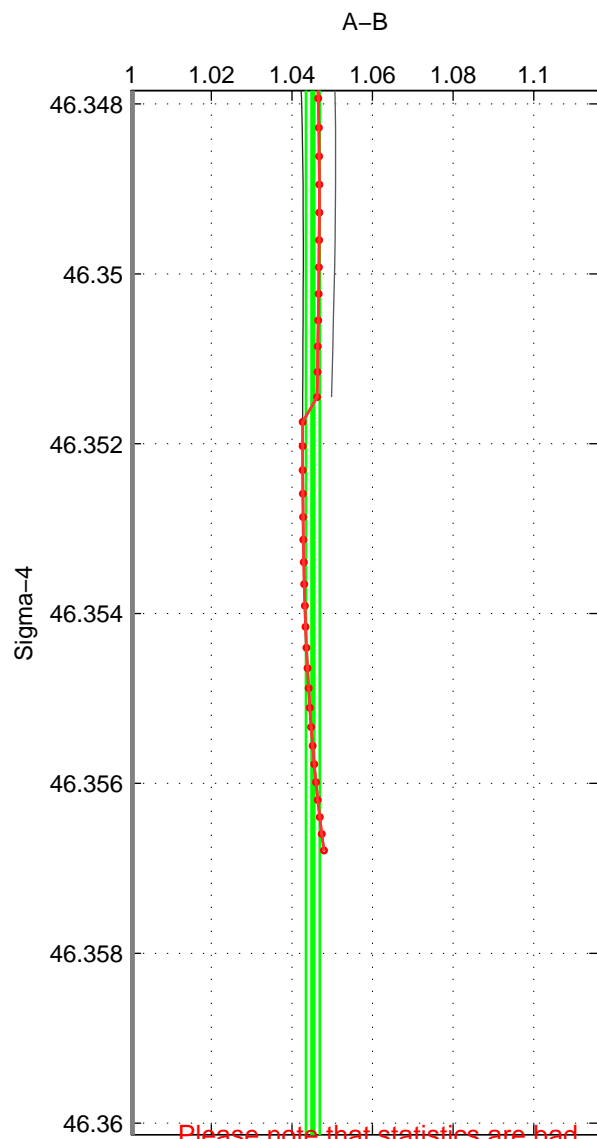

Cruise A (red). Date: Aug 2004 Cruisename: 56-32H120040718

Cruise B (blue). Date: Sep 1999 Cruisename: 64-49NZ19990911

*** "Favourite" values are those of space 2.

	Offset	O.StDev	Ratio	R.Stdev	Rating
SIGMA:	0.045	0.002	1.045	0.002	2
THETA:	0.064	0.017	1.064	0.017	4
DEPTH:	0.052	0.007	1.052	0.007	3
FAV.:	0.064	0.017	1.064	0.017	4

Please note that statistics are bad.

Profiles of A: 2
 Profiles of B: 4
 Diff profs: 2
 WMoffset (A-B): 0.045276
 WMoffset stdev: 0.0016448
 WMratio (A/B): 1.0452
 WMratio stdev: 0.0017203

Quality (1-5): 2

Profiles of A: 6
 Profiles of B: 4
 Diff profs: 10
 WMoffset (A-B): 0.063624
 WMoffset stdev: 0.016774
 WMratio (A/B): 1.0643
 WMratio stdev: 0.017293

Quality (1-5): 4

Please note that statistics are bad.

Profiles of A: 5
 Profiles of B: 4
 Diff profs: 7
 WMoffset (A-B): 0.051607
 WMoffset stdev: 0.0070293
 WMratio (A/B): 1.0519
 WMratio stdev: 0.0069471

Quality (1-5): 3