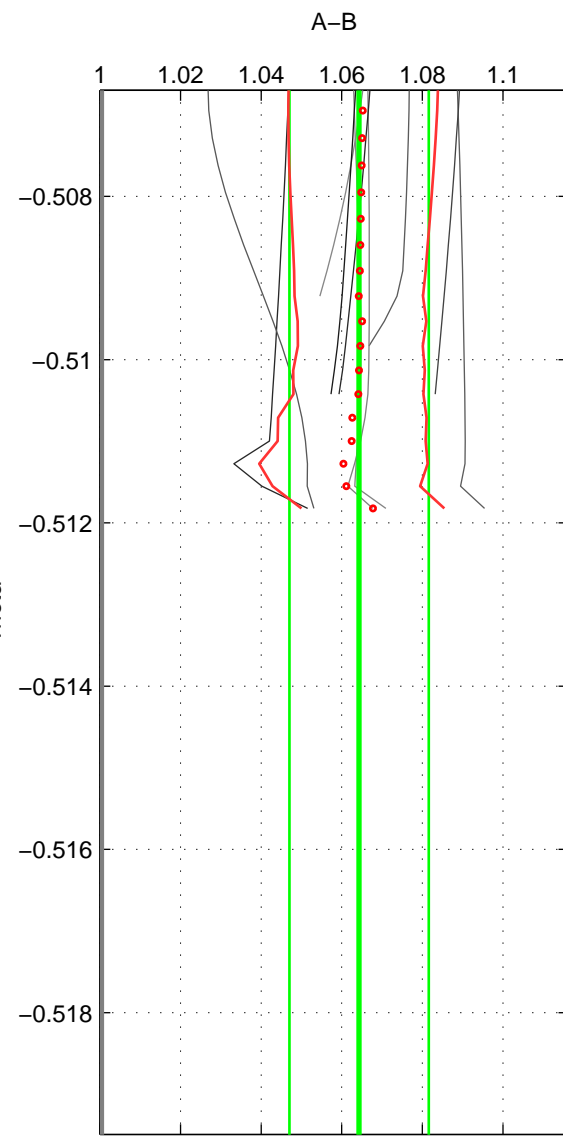

Cruise A (red). Date: Aug 2004 Cruisename: 56-32H120040718

Cruise B (blue). Date: Sep 1999 Cruisename: 64-49NZ19990911

*** "Favourite" values are those of space 2.

	Offset	O.StDev	Ratio	R.Stdev	Rating
SIGMA:	0.045	0.002	1.045	0.002	2
THETA:	0.064	0.017	1.064	0.017	4
DEPTH:	0.052	0.007	1.052	0.007	3
FAV.:	0.064	0.017	1.064	0.017	4

Please note that statistics are bad.

Profiles of A: 2
 Profiles of B: 4
 Diff profs: 2
 WMoffset (A-B): 0.045276
 WMoffset stdev: 0.0016448
 WMratio (A/B): 1.0452
 WMratio stdev: 0.0017203

Quality (1-5): 2

Profiles of A: 6
 Profiles of B: 4
 Diff profs: 10
 WMoffset (A-B): 0.063624
 WMoffset stdev: 0.016774
 WMratio (A/B): 1.0643
 WMratio stdev: 0.017293

Quality (1-5): 4

Please note that statistics are bad.

Profiles of A: 5
 Profiles of B: 4
 Diff profs: 7
 WMoffset (A-B): 0.051607
 WMoffset stdev: 0.0070293
 WMratio (A/B): 1.0519
 WMratio stdev: 0.0069471

Quality (1-5): 3