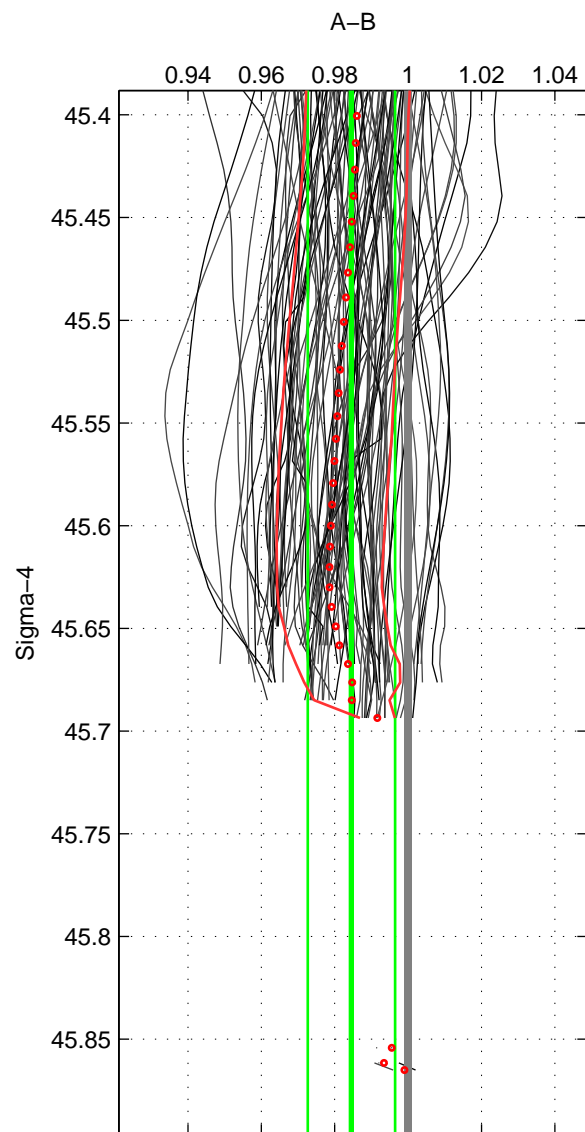

Cruise A (red). Date: Jul 2001 Cruisename: 656-49UF20010710  
 Cruise B (blue). Date: Jul 2010 Cruisename: 718-49UP20100706

\*\*\* "Favourite" values are means of spaces 1 2.

	Offset	O.StDev	Ratio	R.Stdev	Rating
SIGMA:	-0.042	0.033	0.985	0.012	5
THETA:	-0.045	0.038	0.983	0.014	5
DEPTH:	-0.024	0.025	0.991	0.009	3
FAV. :	-0.044	0.035	0.984	0.013	5

Profiles of A: 32  
 Profiles of B: 71  
 Diff profs : 100  
 WMoffset (A-B): -0.042395  
 WMoffset stdev: 0.03278  
 WMratio (A/B): 0.98454  
 WMratio stdev: 0.011912

Quality (1-5): 5

Profiles of A: 32  
 Profiles of B: 71  
 Diff profs : 100  
 WMoffset (A-B): -0.04543  
 WMoffset stdev: 0.037929  
 WMratio (A/B): 0.98279  
 WMratio stdev: 0.014376

Quality (1-5): 5

Profiles of A: 32  
 Profiles of B: 71  
 Diff profs : 100  
 WMoffset (A-B): -0.023556  
 WMoffset stdev: 0.025055  
 WMratio (A/B): 0.99125  
 WMratio stdev: 0.0091549

Quality (1-5): 3