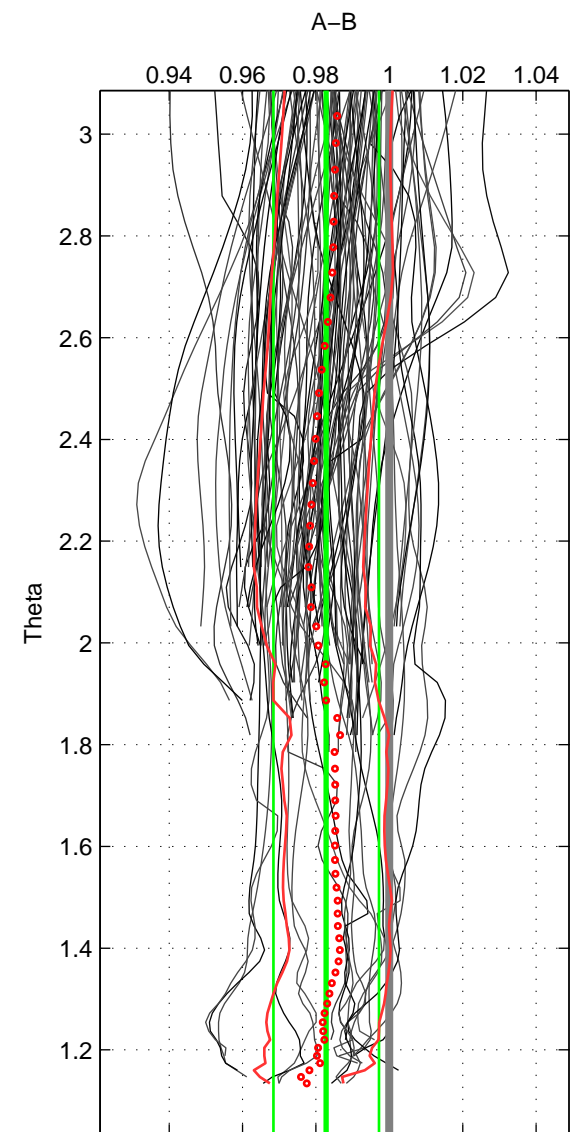

Cruise A (red). Date: Jul 2001 Cruisename: 656-49UF20010710  
 Cruise B (blue). Date: Jul 2010 Cruisename: 718-49UP20100706

\*\*\* "Favourite" values are means of spaces 1 2.

	Offset	O.StDev	Ratio	R.Stdev	Rating
SIGMA:	-0.042	0.033	0.985	0.012	5
THETA:	-0.045	0.038	0.983	0.014	5
DEPTH:	-0.024	0.025	0.991	0.009	3
FAV. :	-0.044	0.035	0.984	0.013	5

Profiles of A: 32  
 Profiles of B: 71  
 Diff profs : 100  
 WMoffset (A-B): -0.042395  
 WMoffset stdev: 0.03278  
 WMratio (A/B): 0.98454  
 WMratio stdev: 0.011912

Quality (1-5): 5

Profiles of A: 32  
 Profiles of B: 71  
 Diff profs : 100  
 WMoffset (A-B): -0.04543  
 WMoffset stdev: 0.037929  
 WMratio (A/B): 0.98279  
 WMratio stdev: 0.014376

Quality (1-5): 5

Profiles of A: 32  
 Profiles of B: 71  
 Diff profs : 100  
 WMoffset (A-B): -0.023556  
 WMoffset stdev: 0.025055  
 WMratio (A/B): 0.99125  
 WMratio stdev: 0.0091549

Quality (1-5): 3