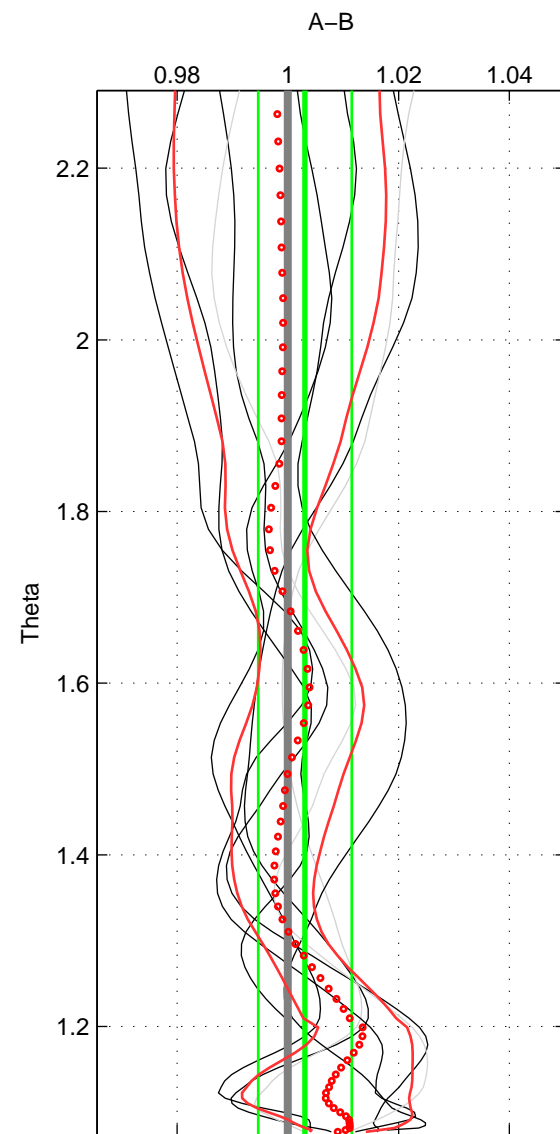

Cruise A (red). Date: May 1999 Cruisename: 584-49NZ19990508

Cruise B (blue). Date: Jun 2001 Cruisename: 591-49NZ20010604

*** "Favourite" values are those of space 2.

	Offset	O.StDev	Ratio	R.Stdev	Rating
SIGMA:	0.008	0.026	1.003	0.009	4
THETA:	0.009	0.023	1.003	0.008	5
DEPTH:	0.019	0.028	1.007	0.010	4
FAV.:	0.009	0.023	1.003	0.008	5

Profiles of A: 4
 Profiles of B: 5
 Diff profs : 8
 WMoffset (A-B): 0.0080389
 WMoffset stdev: 0.025742
 WMratio (A/B): 1.0029
 WMratio stdev: 0.0094268

Quality (1-5): 4

Profiles of A: 4
 Profiles of B: 5
 Diff profs : 8
 WMoffset (A-B): 0.0089756
 WMoffset stdev: 0.022602
 WMratio (A/B): 1.0031
 WMratio stdev: 0.0084455

Quality (1-5): 5

Profiles of A: 4
 Profiles of B: 5
 Diff profs : 8
 WMoffset (A-B): 0.018732
 WMoffset stdev: 0.027775
 WMratio (A/B): 1.0068
 WMratio stdev: 0.010366

Quality (1-5): 4