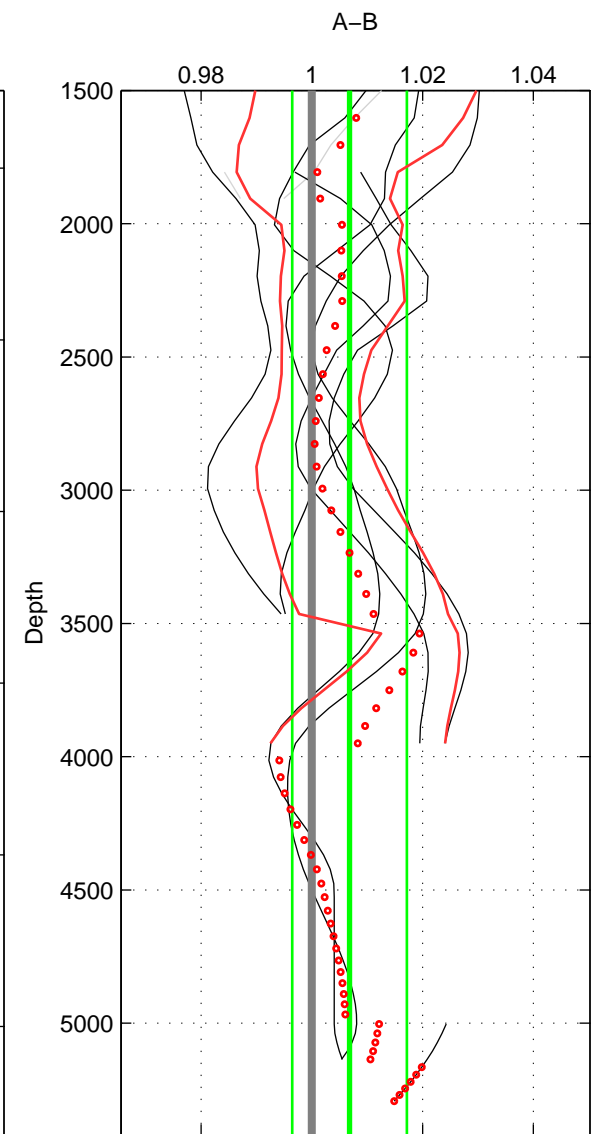

Cruise A (red). Date: May 1999 Cruisename: 584-49NZ19990508

Cruise B (blue). Date: Jun 2001 Cruisename: 591-49NZ20010604

*** "Favourite" values are those of space 2.

	Offset	O.StDev	Ratio	R.Stdev	Rating
SIGMA:	0.008	0.026	1.003	0.009	4
THETA:	0.009	0.023	1.003	0.008	5
DEPTH:	0.019	0.028	1.007	0.010	4
FAV.:	0.009	0.023	1.003	0.008	5

Profiles of A: 4
 Profiles of B: 5
 Diff profs : 8
 WMoffset (A-B): 0.0080389
 WMoffset stdev: 0.025742
 WMratio (A/B): 1.0029
 WMratio stdev: 0.0094268

Quality (1-5): 4

Profiles of A: 4
 Profiles of B: 5
 Diff profs : 8
 WMoffset (A-B): 0.0089756
 WMoffset stdev: 0.022602
 WMratio (A/B): 1.0031
 WMratio stdev: 0.0084455

Quality (1-5): 5

Profiles of A: 4
 Profiles of B: 5
 Diff profs : 8
 WMoffset (A-B): 0.018732
 WMoffset stdev: 0.027775
 WMratio (A/B): 1.0068
 WMratio stdev: 0.010366

Quality (1-5): 4