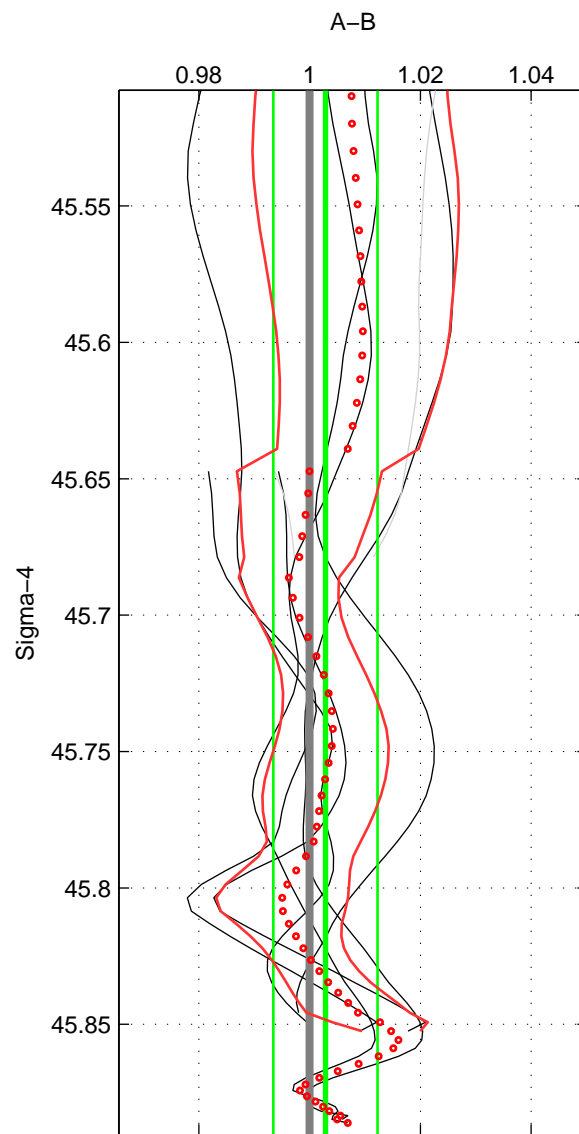

Cruise A (red). Date: May 1999 Cruisename: 584-49NZ19990508

Cruise B (blue). Date: Jun 2001 Cruisename: 591-49NZ20010604

*** "Favourite" values are those of space 2.

	Offset	O.StDev	Ratio	R.Stdev	Rating
SIGMA:	0.008	0.026	1.003	0.009	4
THETA:	0.009	0.023	1.003	0.008	5
DEPTH:	0.019	0.028	1.007	0.010	4
FAV.:	0.009	0.023	1.003	0.008	5

Profiles of A: 4
 Profiles of B: 5
 Diff profs : 8
 WMoffset (A-B): 0.0080389
 WMoffset stdev: 0.025742
 WMratio (A/B): 1.0029
 WMratio stdev: 0.0094268

Quality (1-5): 4

Profiles of A: 4
 Profiles of B: 5
 Diff profs : 8
 WMoffset (A-B): 0.0089756
 WMoffset stdev: 0.022602
 WMratio (A/B): 1.0031
 WMratio stdev: 0.0084455

Quality (1-5): 5

Profiles of A: 4
 Profiles of B: 5
 Diff profs : 8
 WMoffset (A-B): 0.018732
 WMoffset stdev: 0.027775
 WMratio (A/B): 1.0068
 WMratio stdev: 0.010366

Quality (1-5): 4