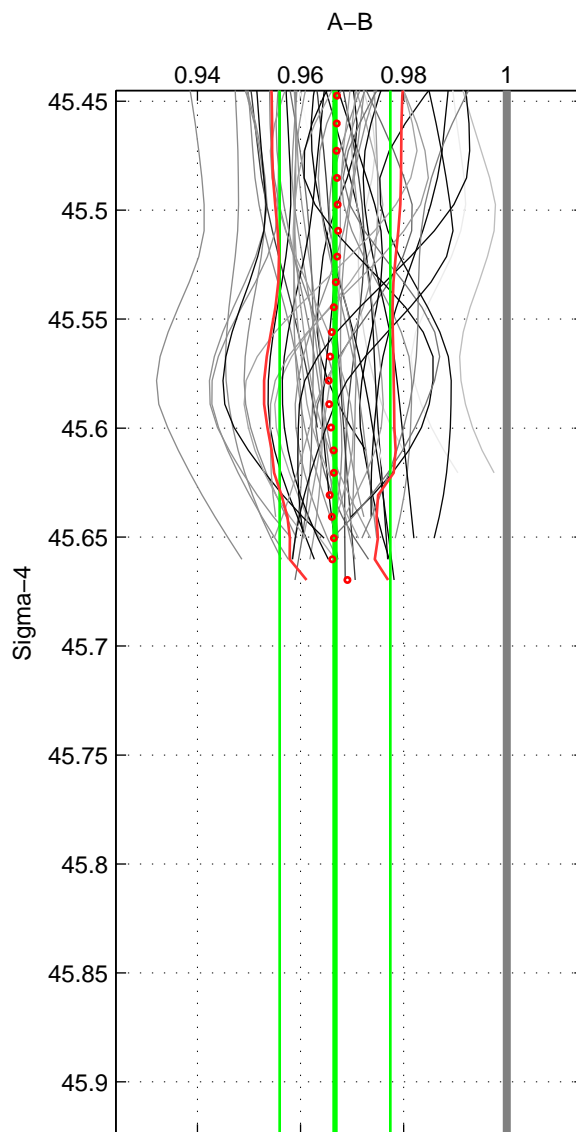

Cruise A (red). Date: Feb 2002 Cruisename: 657-49UF20020117

Cruise B (blue). Date: Oct 1998 Cruisename: 686-49UP19980916

*** "Favourite" values are means of spaces 1 2.

	Offset	O.StDev	Ratio	R.Stdev	Rating
SIGMA:	-0.094	0.030	0.967	0.011	4
THETA:	-0.097	0.029	0.966	0.010	4
DEPTH:	-0.093	0.004	0.967	0.001	3
FAV. :	-0.095	0.030	0.966	0.010	4

Profiles of A: 27
 Profiles of B: 17
 Diff profs : 50
 WMoffset (A-B): -0.093533
 WMoffset stdev: 0.030443
 WMratio (A/B): 0.96667
 WMratio stdev: 0.010735

Quality (1-5): 4

Profiles of A: 27
 Profiles of B: 17
 Diff profs : 50
 WMoffset (A-B): -0.096917
 WMoffset stdev: 0.029485
 WMratio (A/B): 0.96561
 WMratio stdev: 0.010006

Quality (1-5): 4

Profiles of A: 27
 Profiles of B: 17
 Diff profs : 50
 WMoffset (A-B): -0.092536
 WMoffset stdev: 0.0043487
 WMratio (A/B): 0.96696
 WMratio stdev: 0.0012127

Quality (1-5): 3

Please note that statistics are bad.