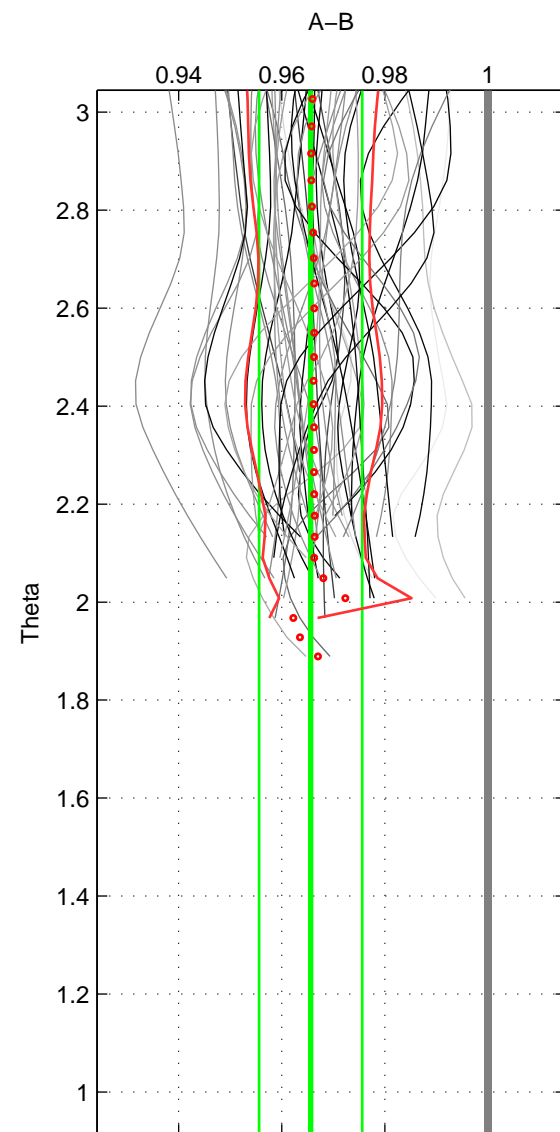

Cruise A (red). Date: Feb 2002 Cruisename: 657-49UF20020117

Cruise B (blue). Date: Oct 1998 Cruisename: 686-49UP19980916

*** "Favourite" values are means of spaces 1 2.

	Offset	O.StDev	Ratio	R.Stdev	Rating
SIGMA:	-0.094	0.030	0.967	0.011	4
THETA:	-0.097	0.029	0.966	0.010	4
DEPTH:	-0.093	0.004	0.967	0.001	3
FAV. :	-0.095	0.030	0.966	0.010	4

Profiles of A: 27
 Profiles of B: 17
 Diff profs : 50
 WMoffset (A-B): -0.093533
 WMoffset stdev: 0.030443
 WMratio (A/B): 0.96667
 WMratio stdev: 0.010735

Quality (1-5): 4

Profiles of A: 27
 Profiles of B: 17
 Diff profs : 50
 WMoffset (A-B): -0.096917
 WMoffset stdev: 0.029485
 WMratio (A/B): 0.96561
 WMratio stdev: 0.010006

Quality (1-5): 4

Profiles of A: 27
 Profiles of B: 17
 Diff profs : 50
 WMoffset (A-B): -0.092536
 WMoffset stdev: 0.0043487
 WMratio (A/B): 0.96696
 WMratio stdev: 0.0012127

Quality (1-5): 3

Please note that statistics are bad.