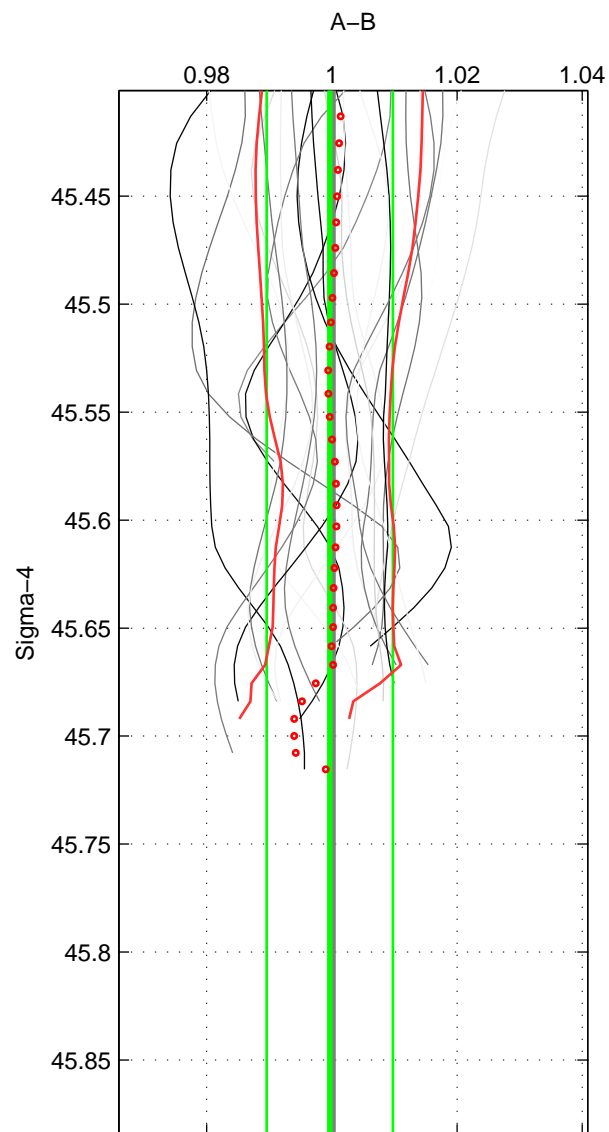

Cruise A (red). Date: May 1999 Cruisename: 687-49UP19990419

Cruise B (blue). Date: Jul 2001 Cruisename: 694-49UP20010619

*** "Favourite" values are means of spaces 1 2.

	Offset	O.StDev	Ratio	R.Stdev	Rating
SIGMA:	-0.001	0.030	1.000	0.010	5
THETA:	0.002	0.028	1.001	0.009	5
DEPTH:	0.001	0.004	1.000	0.001	3
FAV.:	0.000	0.029	1.000	0.010	5

Profiles of A: 13
 Profiles of B: 8
 Diff profs : 22
 WMoffset (A-B): -0.0013307
 WMoffset stdev: 0.030064
 WMratio (A/B): 0.99967
 WMratio stdev: 0.010072

Quality (1-5): 5

Profiles of A: 13
 Profiles of B: 8
 Diff profs : 22
 WMoffset (A-B): 0.0017802
 WMoffset stdev: 0.027618
 WMratio (A/B): 1.0007
 WMratio stdev: 0.009286

Quality (1-5): 5

Profiles of A: 13
 Profiles of B: 8
 Diff profs : 22
 WMoffset (A-B): 0.0006615
 WMoffset stdev: 0.0041422
 WMratio (A/B): 1.0003
 WMratio stdev: 0.0014138

Quality (1-5): 3

Please note that statistics are bad.