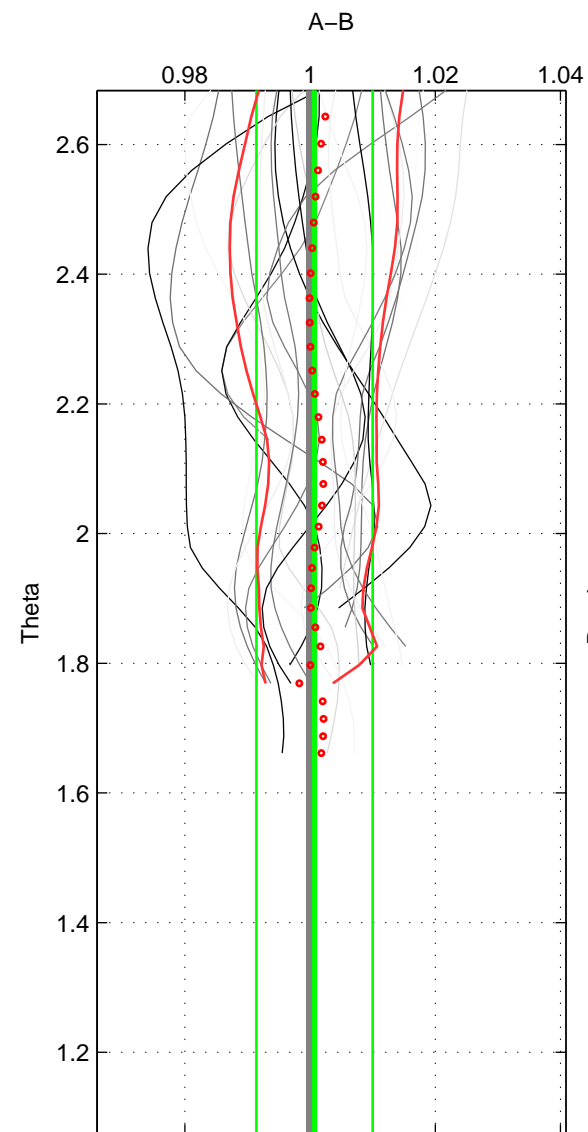

Cruise A (red). Date: May 1999 Cruisename: 687-49UP19990419

Cruise B (blue). Date: Jul 2001 Cruisename: 694-49UP20010619

*** "Favourite" values are means of spaces 1 2.

	Offset	O.StDev	Ratio	R.Stdev	Rating
SIGMA:	-0.001	0.030	1.000	0.010	5
THETA:	0.002	0.028	1.001	0.009	5
DEPTH:	0.001	0.004	1.000	0.001	3
FAV.:	0.000	0.029	1.000	0.010	5

Profiles of A: 13
 Profiles of B: 8
 Diff profs : 22
 WMoffset (A-B): -0.0013307
 WMoffset stdev: 0.030064
 WMratio (A/B): 0.99967
 WMratio stdev: 0.010072

Quality (1-5): 5

Profiles of A: 13
 Profiles of B: 8
 Diff profs : 22
 WMoffset (A-B): 0.0017802
 WMoffset stdev: 0.027618
 WMratio (A/B): 1.0007
 WMratio stdev: 0.009286

Quality (1-5): 5

Profiles of A: 13
 Profiles of B: 8
 Diff profs : 22
 WMoffset (A-B): 0.0006615
 WMoffset stdev: 0.0041422
 WMratio (A/B): 1.0003
 WMratio stdev: 0.0014138

Quality (1-5): 3

Please note that statistics are bad.