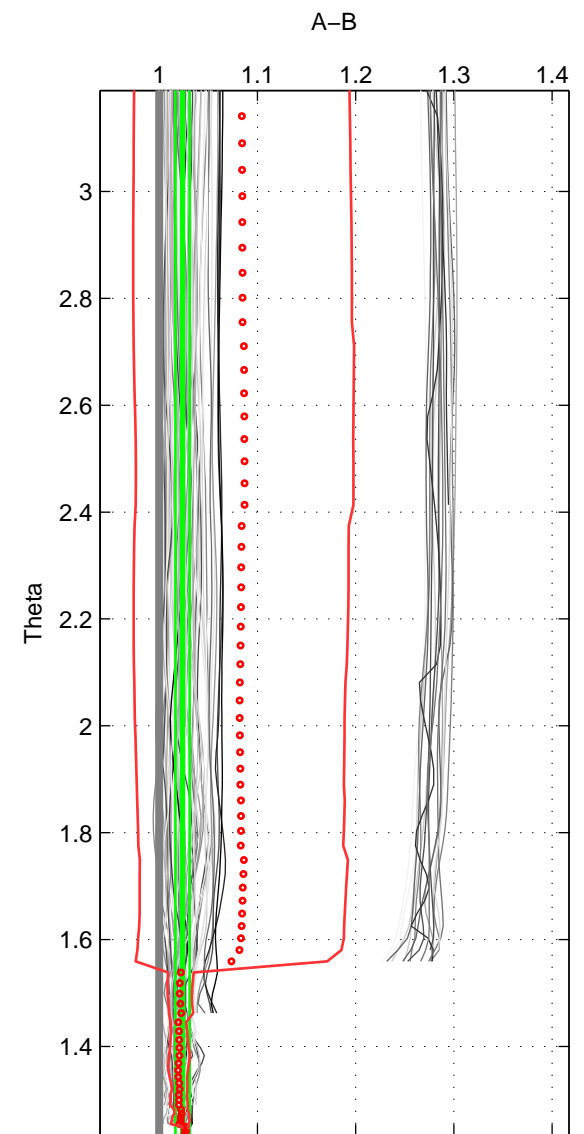

Cruise A (red). Date: Aug 1995 Cruisename: 351-316N19950715
 Cruise B (blue). Date: Sep 1995 Cruisename: 352-316N19950829

*** "Favourite" values are means of spaces 1 2 3.

	Offset	O.StDev	Ratio	R.Stdev	Rating
SIGMA:	0.054	0.025	1.022	0.010	5
THETA:	0.057	0.017	1.024	0.007	5
DEPTH:	0.052	0.023	1.021	0.009	5
FAV.:	0.054	0.022	1.022	0.009	5

Profiles of A: 32
 Profiles of B: 13
 Diff profs: 89
 WMoffset (A-B): 0.053515
 WMoffset stdev: 0.024837
 WMratio (A/B): 1.0221
 WMratio stdev: 0.010263

Quality (1-5): 5

Profiles of A: 32
 Profiles of B: 12
 Diff profs: 75
 WMoffset (A-B): 0.057323
 WMoffset stdev: 0.017384
 WMratio (A/B): 1.0238
 WMratio stdev: 0.0072042

Quality (1-5): 5

Profiles of A: 32
 Profiles of B: 12
 Diff profs: 75
 WMoffset (A-B): 0.051505
 WMoffset stdev: 0.02251
 WMratio (A/B): 1.0214
 WMratio stdev: 0.0093976

Quality (1-5): 5