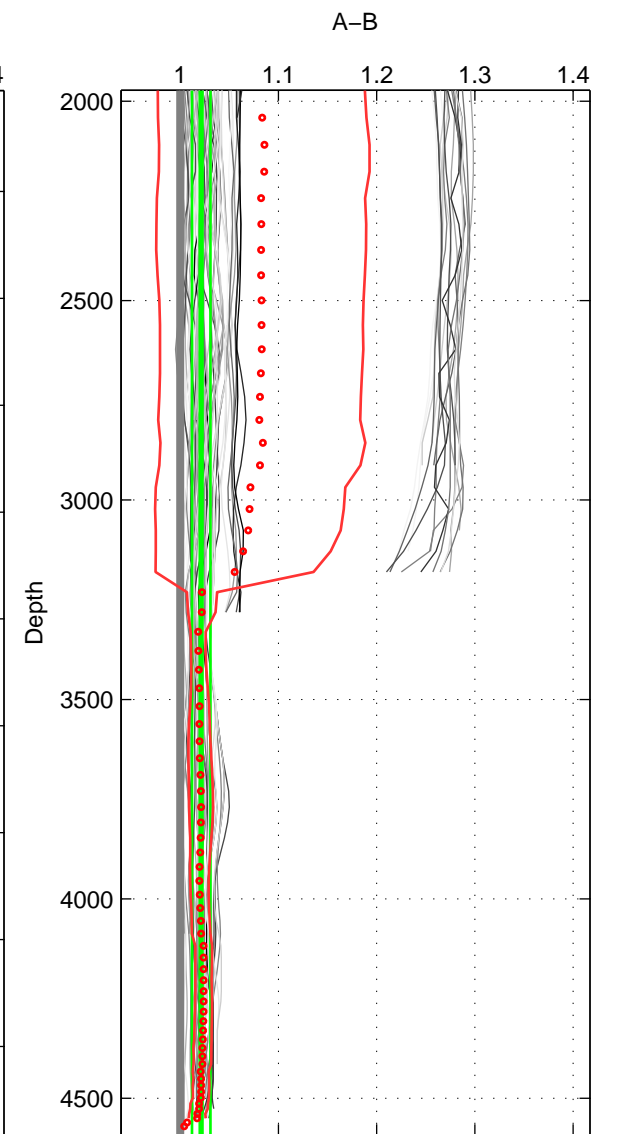

Cruise A (red). Date: Aug 1995 Cruisename: 351-316N19950715
 Cruise B (blue). Date: Sep 1995 Cruisename: 352-316N19950829

*** "Favourite" values are means of spaces 1 2 3.

	Offset	O.StDev	Ratio	R.Stdev	Rating
SIGMA:	0.054	0.025	1.022	0.010	5
THETA:	0.057	0.017	1.024	0.007	5
DEPTH:	0.052	0.023	1.021	0.009	5
FAV.:	0.054	0.022	1.022	0.009	5

Profiles of A: 32
 Profiles of B: 13
 Diff profs: 89
 WMoffset (A-B): 0.053515
 WMoffset stdev: 0.024837
 WMratio (A/B): 1.0221
 WMratio stdev: 0.010263

Quality (1-5): 5

Profiles of A: 32
 Profiles of B: 12
 Diff profs: 75
 WMoffset (A-B): 0.057323
 WMoffset stdev: 0.017384
 WMratio (A/B): 1.0238
 WMratio stdev: 0.0072042

Quality (1-5): 5

Profiles of A: 32
 Profiles of B: 12
 Diff profs: 75
 WMoffset (A-B): 0.051505
 WMoffset stdev: 0.02251
 WMratio (A/B): 1.0214
 WMratio stdev: 0.0093976

Quality (1-5): 5