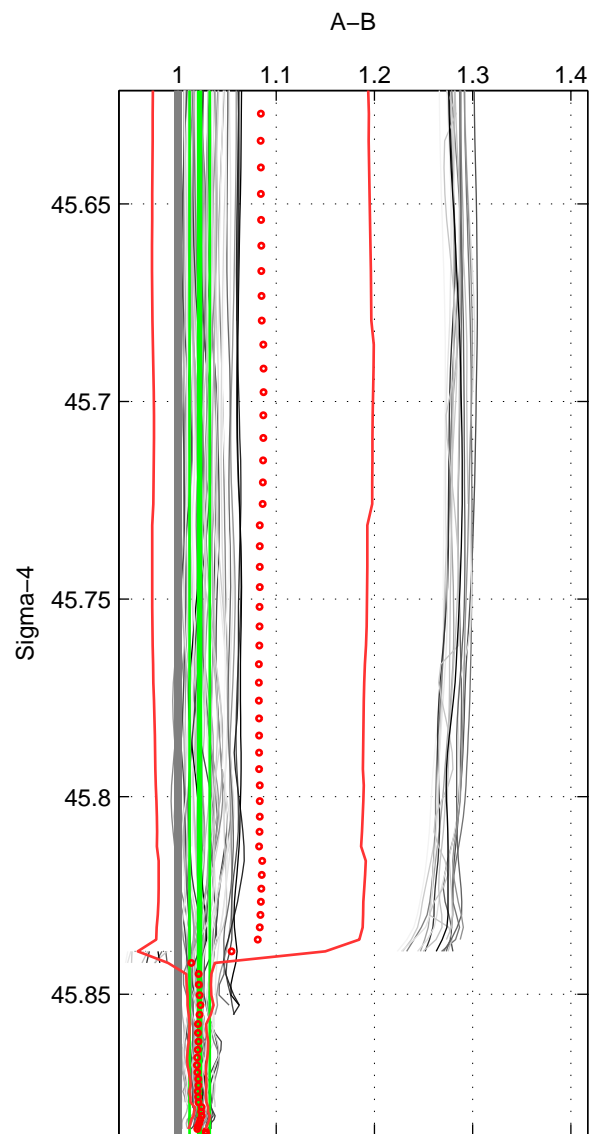

Cruise A (red). Date: Aug 1995 Cruisename: 351-316N19950715
 Cruise B (blue). Date: Sep 1995 Cruisename: 352-316N19950829

*** "Favourite" values are means of spaces 1 2 3.

	Offset	O.StDev	Ratio	R.Stdev	Rating
SIGMA:	0.054	0.025	1.022	0.010	5
THETA:	0.057	0.017	1.024	0.007	5
DEPTH:	0.052	0.023	1.021	0.009	5
FAV.:	0.054	0.022	1.022	0.009	5

Profiles of A: 32
 Profiles of B: 13
 Diff profs: 89
 WMoffset (A-B): 0.053515
 WMoffset stdev: 0.024837
 WMratio (A/B): 1.0221
 WMratio stdev: 0.010263

Quality (1-5): 5

Profiles of A: 32
 Profiles of B: 12
 Diff profs: 75
 WMoffset (A-B): 0.057323
 WMoffset stdev: 0.017384
 WMratio (A/B): 1.0238
 WMratio stdev: 0.0072042

Quality (1-5): 5

Profiles of A: 32
 Profiles of B: 12
 Diff profs: 75
 WMoffset (A-B): 0.051505
 WMoffset stdev: 0.02251
 WMratio (A/B): 1.0214
 WMratio stdev: 0.0093976

Quality (1-5): 5