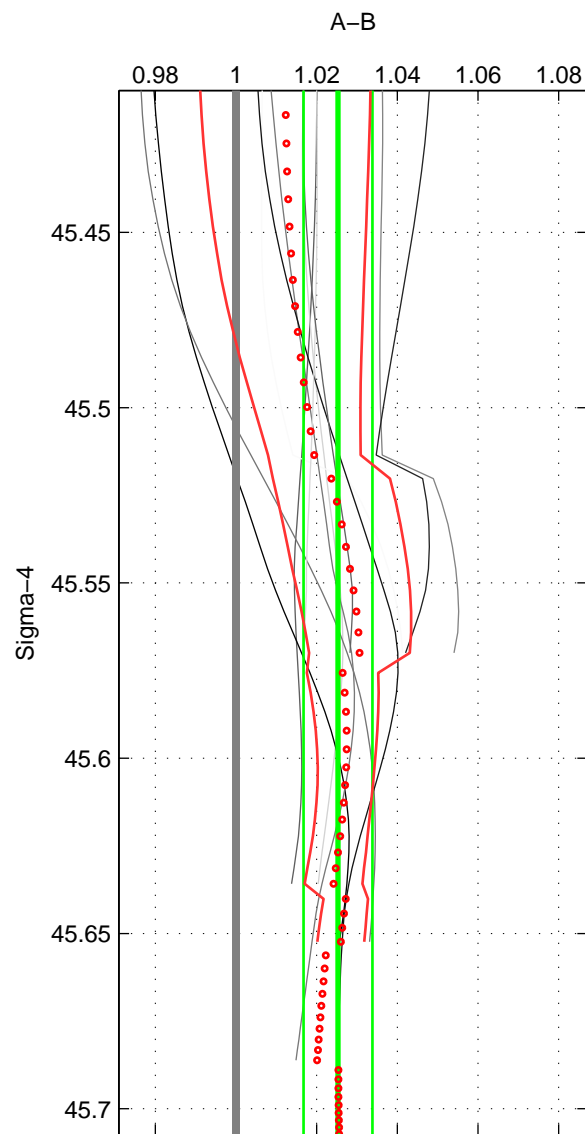

Cruise A (red). Date: Jul 2005 Cruisename: 669-49UF20050615

Cruise B (blue). Date: May 2001 Cruisename: 693-49UP20010424

*** "Favourite" values are means of spaces 1 2 3.

	Offset	O.StDev	Ratio	R.Stdev	Rating
SIGMA:	0.074	0.024	1.025	0.009	2
THETA:	0.073	0.025	1.025	0.009	2
DEPTH:	0.106	0.051	1.037	0.018	2
FAV.:	0.084	0.034	1.029	0.012	2

Profiles of A: 4
 Profiles of B: 3
 Diff profs : 11
 WMoffset (A-B): 0.073586
 WMoffset stdev: 0.024461
 WMratio (A/B): 1.0253
 WMratio stdev: 0.0085335

Quality (1-5): 2

Profiles of A: 4
 Profiles of B: 3
 Diff profs : 11
 WMoffset (A-B): 0.073487
 WMoffset stdev: 0.025357
 WMratio (A/B): 1.0252
 WMratio stdev: 0.0088496

Quality (1-5): 2

Profiles of A: 4
 Profiles of B: 3
 Diff profs : 11
 WMoffset (A-B): 0.10636
 WMoffset stdev: 0.050759
 WMratio (A/B): 1.0371
 WMratio stdev: 0.017942

Quality (1-5): 2