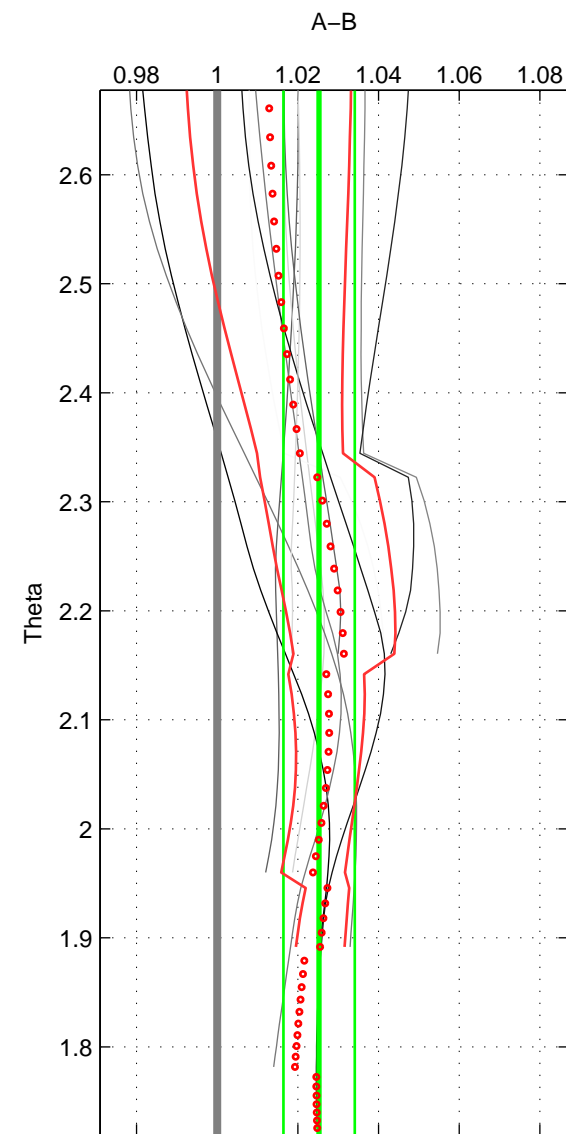

Cruise A (red). Date: Jul 2005 Cruisename: 669-49UF20050615

Cruise B (blue). Date: May 2001 Cruisename: 693-49UP20010424

*** "Favourite" values are means of spaces 1 2 3.

	Offset	O.StDev	Ratio	R.Stdev	Rating
SIGMA:	0.074	0.024	1.025	0.009	2
THETA:	0.073	0.025	1.025	0.009	2
DEPTH:	0.106	0.051	1.037	0.018	2
FAV.:	0.084	0.034	1.029	0.012	2

Profiles of A: 4
 Profiles of B: 3
 Diff profs : 11
 WMoffset (A-B): 0.073586
 WMoffset stdev: 0.024461
 WMratio (A/B): 1.0253
 WMratio stdev: 0.0085335

Quality (1-5): 2

Profiles of A: 4
 Profiles of B: 3
 Diff profs : 11
 WMoffset (A-B): 0.073487
 WMoffset stdev: 0.025357
 WMratio (A/B): 1.0252
 WMratio stdev: 0.0088496

Quality (1-5): 2

Profiles of A: 4
 Profiles of B: 3
 Diff profs : 11
 WMoffset (A-B): 0.10636
 WMoffset stdev: 0.050759
 WMratio (A/B): 1.0371
 WMratio stdev: 0.017942

Quality (1-5): 2