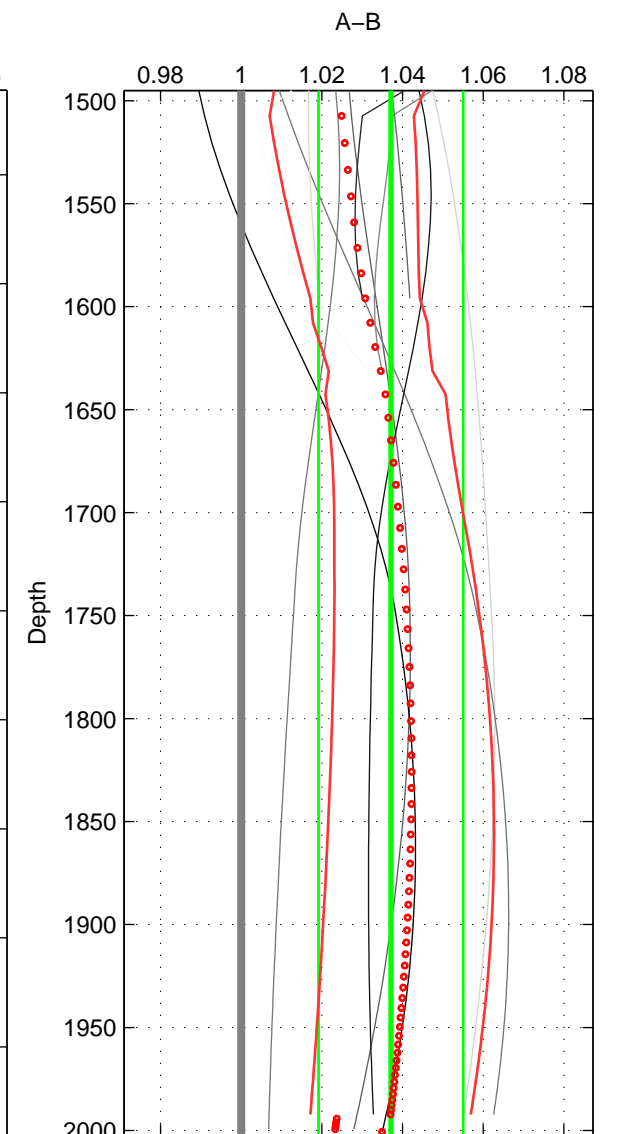

Cruise A (red). Date: Jul 2005 Cruisename: 669-49UF20050615

Cruise B (blue). Date: May 2001 Cruisename: 693-49UP20010424

*** "Favourite" values are means of spaces 1 2 3.

	Offset	O.StDev	Ratio	R.Stdev	Rating
SIGMA:	0.074	0.024	1.025	0.009	2
THETA:	0.073	0.025	1.025	0.009	2
DEPTH:	0.106	0.051	1.037	0.018	2
FAV.:	0.084	0.034	1.029	0.012	2

Profiles of A: 4
 Profiles of B: 3
 Diff profs : 11
 WMoffset (A-B): 0.073586
 WMoffset stdev: 0.024461
 WMratio (A/B): 1.0253
 WMratio stdev: 0.0085335

Quality (1-5): 2

Profiles of A: 4
 Profiles of B: 3
 Diff profs : 11
 WMoffset (A-B): 0.073487
 WMoffset stdev: 0.025357
 WMratio (A/B): 1.0252
 WMratio stdev: 0.0088496

Quality (1-5): 2

Profiles of A: 4
 Profiles of B: 3
 Diff profs : 11
 WMoffset (A-B): 0.10636
 WMoffset stdev: 0.050759
 WMratio (A/B): 1.0371
 WMratio stdev: 0.017942

Quality (1-5): 2