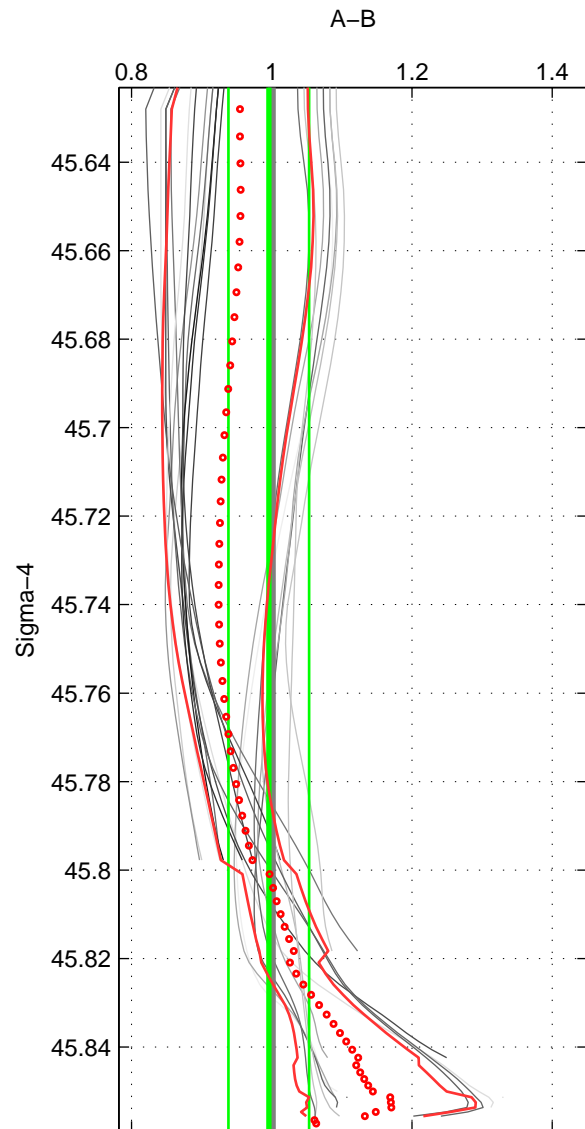

Cruise A (red). Date: Sep 1991 Cruisename: 141-06MT19910902

Cruise B (blue). Date: Aug 1993 Cruisename: 251-33MW19930704.1

\*\*\* "Favourite" values are means of spaces 1 2 3.

	Offset	O.StDev	Ratio	R.Stdev	Rating
SIGMA:	-0.000	0.076	0.996	0.057	5
THETA:	0.017	0.070	1.008	0.052	5
DEPTH:	-0.007	0.070	0.996	0.052	5
FAV.:	0.003	0.072	1.000	0.054	5

Profiles of A: 9  
 Profiles of B: 3  
 Diff profs: 23  
 WMoffset (A-B): -4.206e-05  
 WMoffset stdev: 0.076008  
 WMratio (A/B): 0.99576  
 WMratio stdev: 0.057482

Quality (1-5): 5

Profiles of A: 8  
 Profiles of B: 3  
 Diff profs: 21  
 WMoffset (A-B): 0.01675  
 WMoffset stdev: 0.069608  
 WMratio (A/B): 1.0075  
 WMratio stdev: 0.052483

Quality (1-5): 5

Profiles of A: 8  
 Profiles of B: 3  
 Diff profs: 21  
 WMoffset (A-B): -0.0065771  
 WMoffset stdev: 0.070414  
 WMratio (A/B): 0.99621  
 WMratio stdev: 0.051762

Quality (1-5): 5