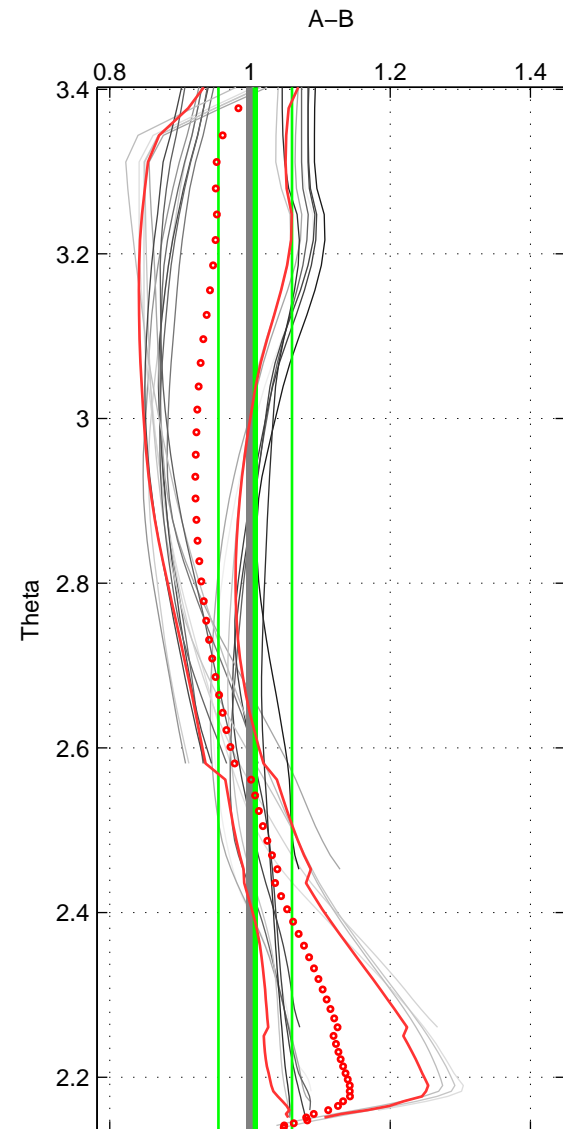

Cruise A (red). Date: Sep 1991 Cruisename: 141-06MT19910902

Cruise B (blue). Date: Aug 1993 Cruisename: 251-33MW19930704.1

\*\*\* "Favourite" values are means of spaces 1 2 3.

	Offset	O.StDev	Ratio	R.Stdev	Rating
SIGMA:	-0.000	0.076	0.996	0.057	5
THETA:	0.017	0.070	1.008	0.052	5
DEPTH:	-0.007	0.070	0.996	0.052	5
FAV.:	0.003	0.072	1.000	0.054	5

Profiles of A: 9  
 Profiles of B: 3  
 Diff profs: 23  
 WMoffset (A-B): -4.206e-05  
 WMoffset stdev: 0.076008  
 WMratio (A/B): 0.99576  
 WMratio stdev: 0.057482

Quality (1-5): 5

Profiles of A: 8  
 Profiles of B: 3  
 Diff profs: 21  
 WMoffset (A-B): 0.01675  
 WMoffset stdev: 0.069608  
 WMratio (A/B): 1.0075  
 WMratio stdev: 0.052483

Quality (1-5): 5

Profiles of A: 8  
 Profiles of B: 3  
 Diff profs: 21  
 WMoffset (A-B): -0.0065771  
 WMoffset stdev: 0.070414  
 WMratio (A/B): 0.99621  
 WMratio stdev: 0.051762

Quality (1-5): 5