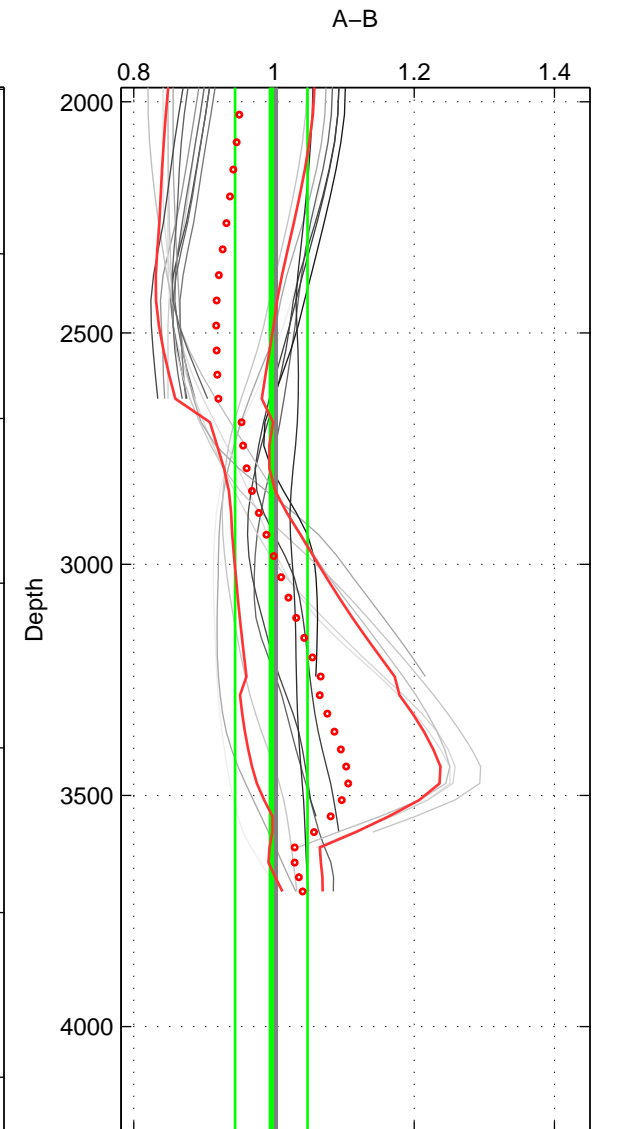

Cruise A (red). Date: Sep 1991 Cruisename: 141-06MT19910902

Cruise B (blue). Date: Aug 1993 Cruisename: 251-33MW19930704.1

\*\*\* "Favourite" values are means of spaces 1 2 3.

	Offset	O.StDev	Ratio	R.Stdev	Rating
SIGMA:	-0.000	0.076	0.996	0.057	5
THETA:	0.017	0.070	1.008	0.052	5
DEPTH:	-0.007	0.070	0.996	0.052	5
FAV.:	0.003	0.072	1.000	0.054	5

Profiles of A: 9  
 Profiles of B: 3  
 Diff profs: 23  
 WMoffset (A-B): -4.206e-05  
 WMoffset stdev: 0.076008  
 WMratio (A/B): 0.99576  
 WMratio stdev: 0.057482

Quality (1-5): 5

Profiles of A: 8  
 Profiles of B: 3  
 Diff profs: 21  
 WMoffset (A-B): 0.01675  
 WMoffset stdev: 0.069608  
 WMratio (A/B): 1.0075  
 WMratio stdev: 0.052483

Quality (1-5): 5

Profiles of A: 8  
 Profiles of B: 3  
 Diff profs: 21  
 WMoffset (A-B): -0.0065771  
 WMoffset stdev: 0.070414  
 WMratio (A/B): 0.99621  
 WMratio stdev: 0.051762

Quality (1-5): 5