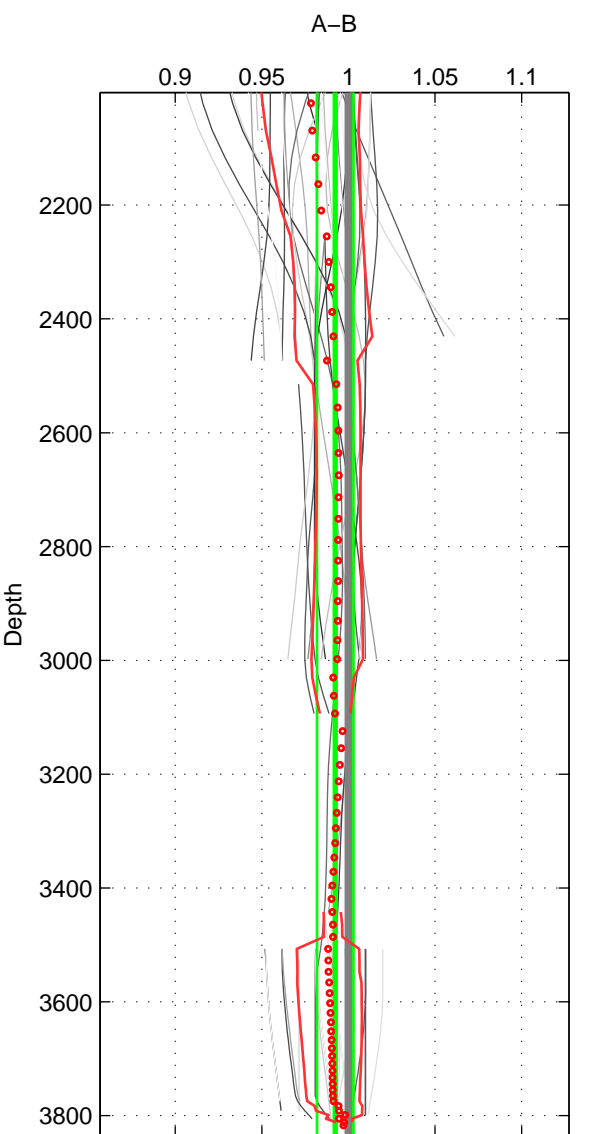

Cruise A (red). Date: Aug 2005 Cruisename: 41-18SN20050729  
 Cruise B (blue). Date: Sep 2005 Cruisename: 110-77DN20050819

\*\*\* "Favourite" values are means of spaces 1 2 3.

	Offset	O.StDev	Ratio	R.Stdev	Rating
SIGMA:	-0.005	0.019	0.995	0.019	5
THETA:	-0.023	0.023	0.977	0.022	5
DEPTH:	-0.008	0.011	0.992	0.011	5
FAV. :	-0.012	0.018	0.988	0.017	5

Profiles of A: 13  
 Profiles of B: 10  
 Diff profs : 44  
 WMoffset (A-B): -0.0051912  
 WMoffset stdev: 0.019435  
 WMratio (A/B): 0.99502  
 WMratio stdev: 0.019073

Quality (1-5): 5

Profiles of A: 15  
 Profiles of B: 9  
 Diff profs : 46  
 WMoffset (A-B): -0.02311  
 WMoffset stdev: 0.023068  
 WMratio (A/B): 0.97739  
 WMratio stdev: 0.022186

Quality (1-5): 5

Profiles of A: 13  
 Profiles of B: 10  
 Diff profs : 44  
 WMoffset (A-B): -0.0078314  
 WMoffset stdev: 0.010812  
 WMratio (A/B): 0.99239  
 WMratio stdev: 0.010509

Quality (1-5): 5