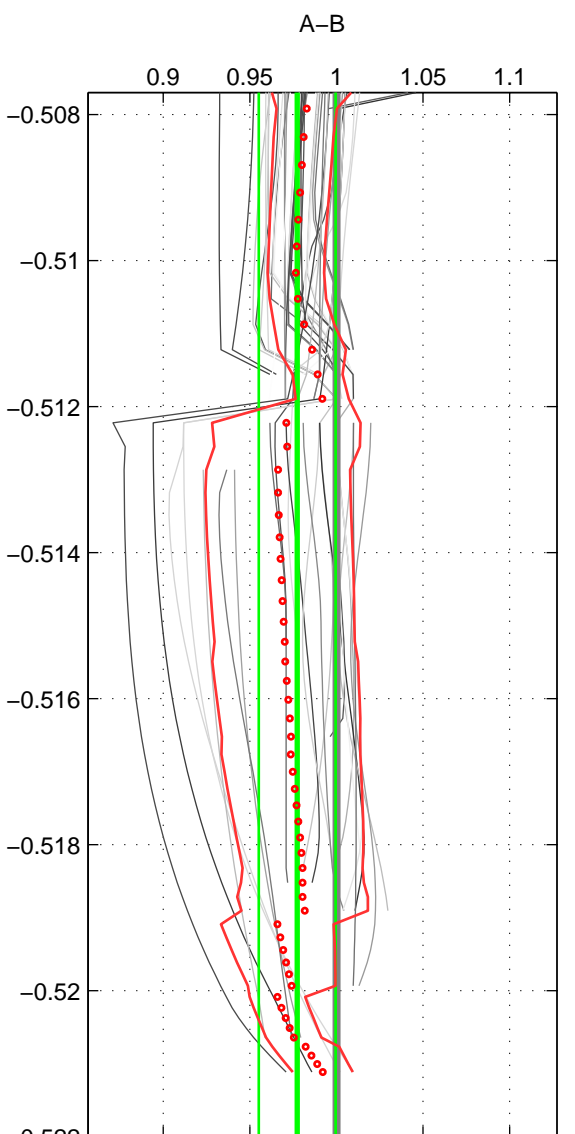

Cruise A (red). Date: Aug 2005 Cruisename: 41-18SN20050729  
 Cruise B (blue). Date: Sep 2005 Cruisename: 110-77DN20050819

\*\*\* "Favourite" values are means of spaces 1 2 3.

	Offset	O.StDev	Ratio	R.Stdev	Rating
SIGMA:	-0.005	0.019	0.995	0.019	5
THETA:	-0.023	0.023	0.977	0.022	5
DEPTH:	-0.008	0.011	0.992	0.011	5
FAV. :	-0.012	0.018	0.988	0.017	5

Profiles of A: 13  
 Profiles of B: 10  
 Diff profs : 44  
 WMoffset (A-B): -0.0051912  
 WMoffset stdev: 0.019435  
 WMratio (A/B): 0.99502  
 WMratio stdev: 0.019073

Quality (1-5): 5

Profiles of A: 15  
 Profiles of B: 9  
 Diff profs : 46  
 WMoffset (A-B): -0.02311  
 WMoffset stdev: 0.023068  
 WMratio (A/B): 0.97739  
 WMratio stdev: 0.022186

Quality (1-5): 5

Profiles of A: 13  
 Profiles of B: 10  
 Diff profs : 44  
 WMoffset (A-B): -0.0078314  
 WMoffset stdev: 0.010812  
 WMratio (A/B): 0.99239  
 WMratio stdev: 0.010509

Quality (1-5): 5