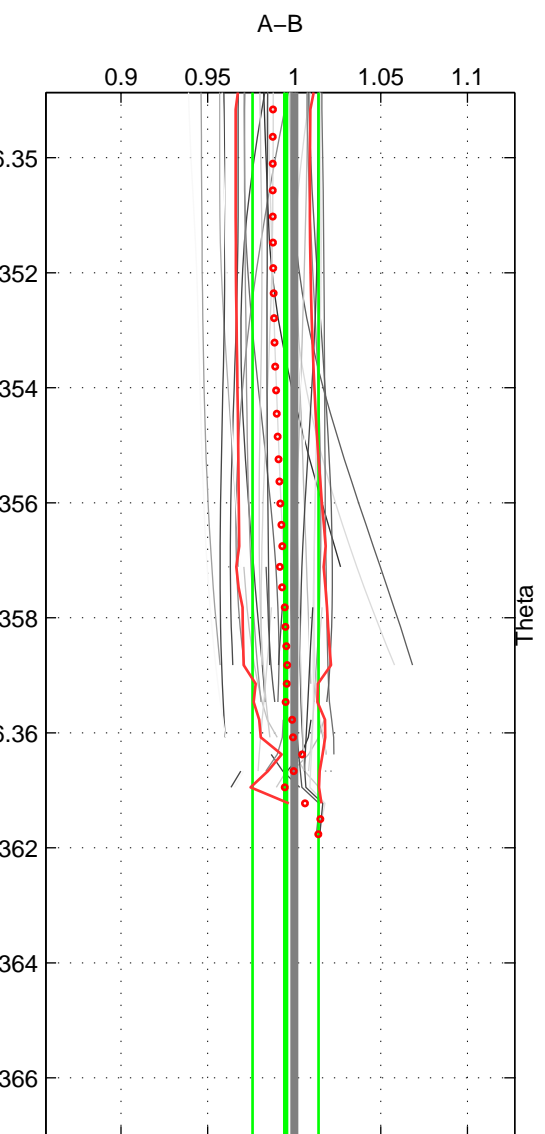

Cruise A (red). Date: Aug 2005 Cruisename: 41-18SN20050729  
 Cruise B (blue). Date: Sep 2005 Cruisename: 110-77DN20050819

\*\*\* "Favourite" values are means of spaces 1 2 3.

	Offset	O.StDev	Ratio	R.Stdev	Rating
SIGMA:	-0.005	0.019	0.995	0.019	5
THETA:	-0.023	0.023	0.977	0.022	5
DEPTH:	-0.008	0.011	0.992	0.011	5
FAV. :	-0.012	0.018	0.988	0.017	5

Profiles of A: 13  
 Profiles of B: 10  
 Diff profs : 44  
 WMoffset (A-B): -0.0051912  
 WMoffset stdev: 0.019435  
 WMratio (A/B): 0.99502  
 WMratio stdev: 0.019073

Quality (1-5): 5

Profiles of A: 15  
 Profiles of B: 9  
 Diff profs : 46  
 WMoffset (A-B): -0.02311  
 WMoffset stdev: 0.023068  
 WMratio (A/B): 0.97739  
 WMratio stdev: 0.022186

Quality (1-5): 5

Profiles of A: 13  
 Profiles of B: 10  
 Diff profs : 44  
 WMoffset (A-B): -0.0078314  
 WMoffset stdev: 0.010812  
 WMratio (A/B): 0.99239  
 WMratio stdev: 0.010509

Quality (1-5): 5