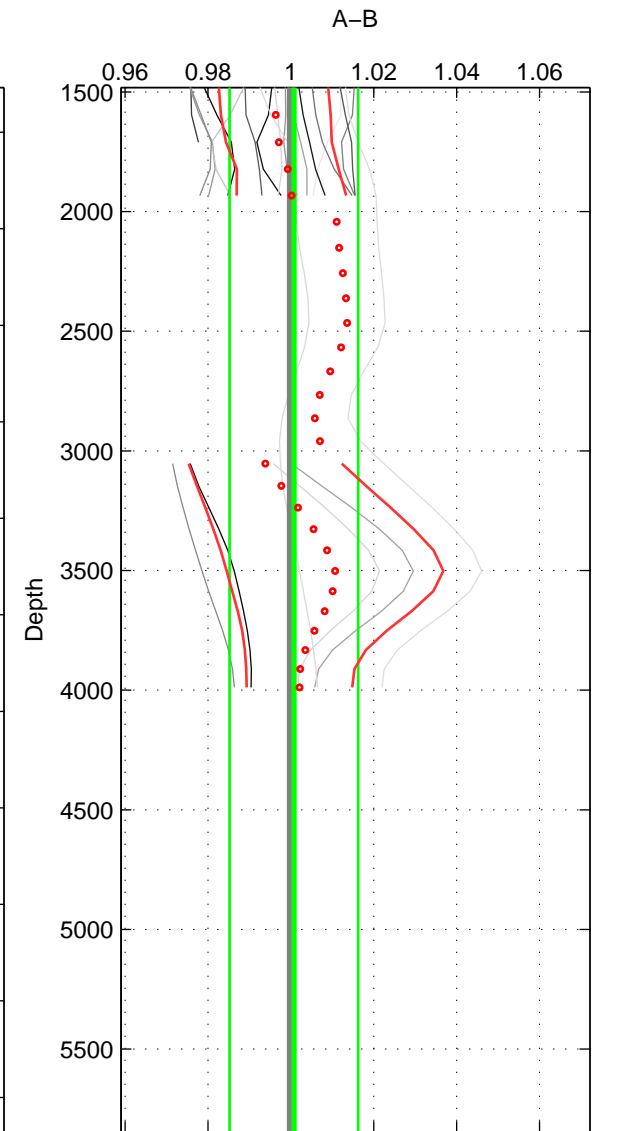

Cruise A (red). Date: Jun 1999 Cruisename: 578-49K619990523

Cruise B (blue). Date: May 1999 Cruisename: 687-49UP19990419

\*\*\* "Favourite" values are those of space 1.

	Offset	O.StDev	Ratio	R.Stdev	Rating
SIGMA:	-0.002	0.035	0.999	0.012	5
THETA:	-0.007	0.035	0.997	0.012	4
DEPTH:	0.002	0.042	1.001	0.016	4
FAV. :	-0.002	0.035	0.999	0.012	5

Profiles of A: 14  
 Profiles of B: 6  
 Diff profs : 18  
 WMoffset (A-B): -0.0016023  
 WMoffset stdev: 0.034678  
 WMratio (A/B): 0.99946  
 WMratio stdev: 0.011691

Quality (1-5): 5

Profiles of A: 14  
 Profiles of B: 6  
 Diff profs : 18  
 WMoffset (A-B): -0.0070764  
 WMoffset stdev: 0.034514  
 WMratio (A/B): 0.99737  
 WMratio stdev: 0.01249

Quality (1-5): 4

Profiles of A: 14  
 Profiles of B: 6  
 Diff profs : 18  
 WMoffset (A-B): 0.0023651  
 WMoffset stdev: 0.042124  
 WMratio (A/B): 1.0007  
 WMratio stdev: 0.015506

Quality (1-5): 4