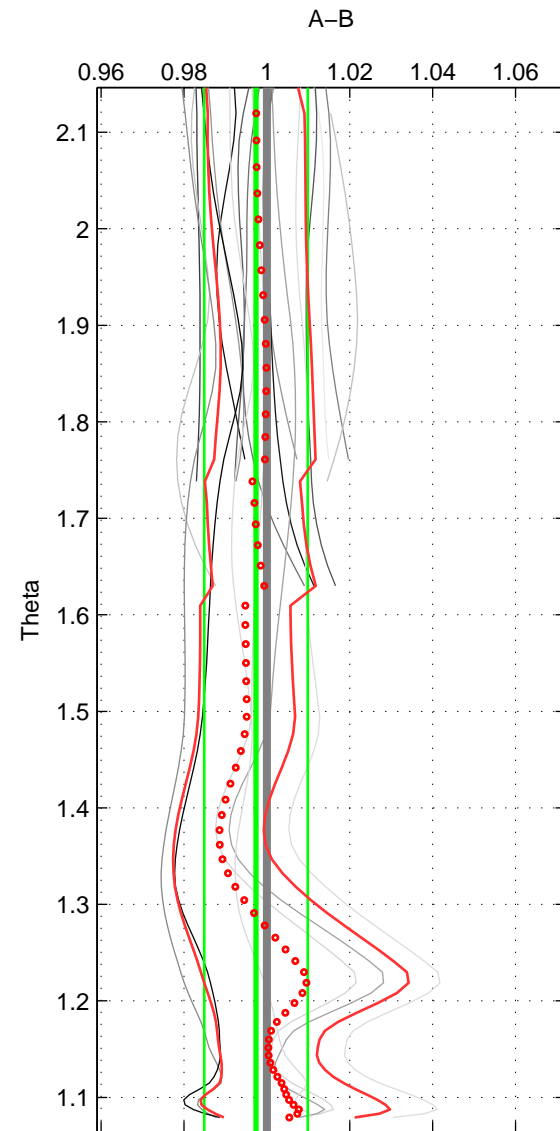

Cruise A (red). Date: Jun 1999 Cruisename: 578-49K619990523

Cruise B (blue). Date: May 1999 Cruisename: 687-49UP19990419

\*\*\* "Favourite" values are those of space 1.

	Offset	O.StDev	Ratio	R.Stdev	Rating
SIGMA:	-0.002	0.035	0.999	0.012	5
THETA:	-0.007	0.035	0.997	0.012	4
DEPTH:	0.002	0.042	1.001	0.016	4
FAV. :	-0.002	0.035	0.999	0.012	5

Profiles of A: 14  
 Profiles of B: 6  
 Diff profs : 18  
 WMoffset (A-B): -0.0016023  
 WMoffset stdev: 0.034678  
 WMratio (A/B): 0.99946  
 WMratio stdev: 0.011691

Quality (1-5): 5

Profiles of A: 14  
 Profiles of B: 6  
 Diff profs : 18  
 WMoffset (A-B): -0.0070764  
 WMoffset stdev: 0.034514  
 WMratio (A/B): 0.99737  
 WMratio stdev: 0.01249

Quality (1-5): 4

Profiles of A: 14  
 Profiles of B: 6  
 Diff profs : 18  
 WMoffset (A-B): 0.0023651  
 WMoffset stdev: 0.042124  
 WMratio (A/B): 1.0007  
 WMratio stdev: 0.015506

Quality (1-5): 4