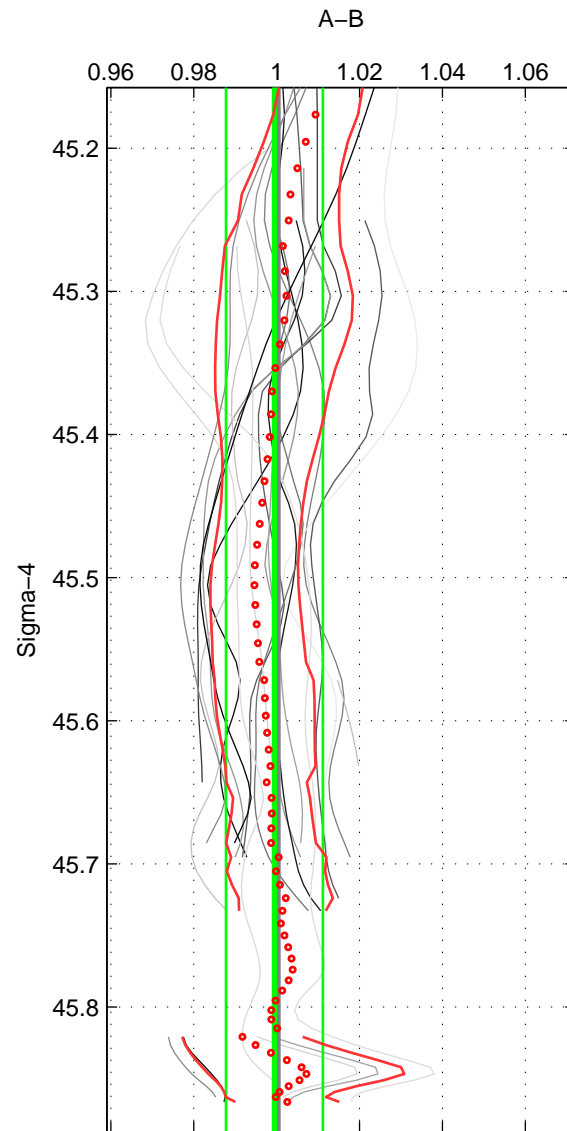

Cruise A (red). Date: Jun 1999 Cruisename: 578-49K619990523

Cruise B (blue). Date: May 1999 Cruisename: 687-49UP19990419

\*\*\* "Favourite" values are those of space 1.

	Offset	O.StDev	Ratio	R.Stdev	Rating
SIGMA:	-0.002	0.035	0.999	0.012	5
THETA:	-0.007	0.035	0.997	0.012	4
DEPTH:	0.002	0.042	1.001	0.016	4
FAV. :	-0.002	0.035	0.999	0.012	5

Profiles of A: 14  
 Profiles of B: 6  
 Diff profs : 18  
 WMoffset (A-B): -0.0016023  
 WMoffset stdev: 0.034678  
 WMratio (A/B): 0.99946  
 WMratio stdev: 0.011691

Quality (1-5): 5

Profiles of A: 14  
 Profiles of B: 6  
 Diff profs : 18  
 WMoffset (A-B): -0.0070764  
 WMoffset stdev: 0.034514  
 WMratio (A/B): 0.99737  
 WMratio stdev: 0.01249

Quality (1-5): 4

Profiles of A: 14  
 Profiles of B: 6  
 Diff profs : 18  
 WMoffset (A-B): 0.0023651  
 WMoffset stdev: 0.042124  
 WMratio (A/B): 1.0007  
 WMratio stdev: 0.015506

Quality (1-5): 4