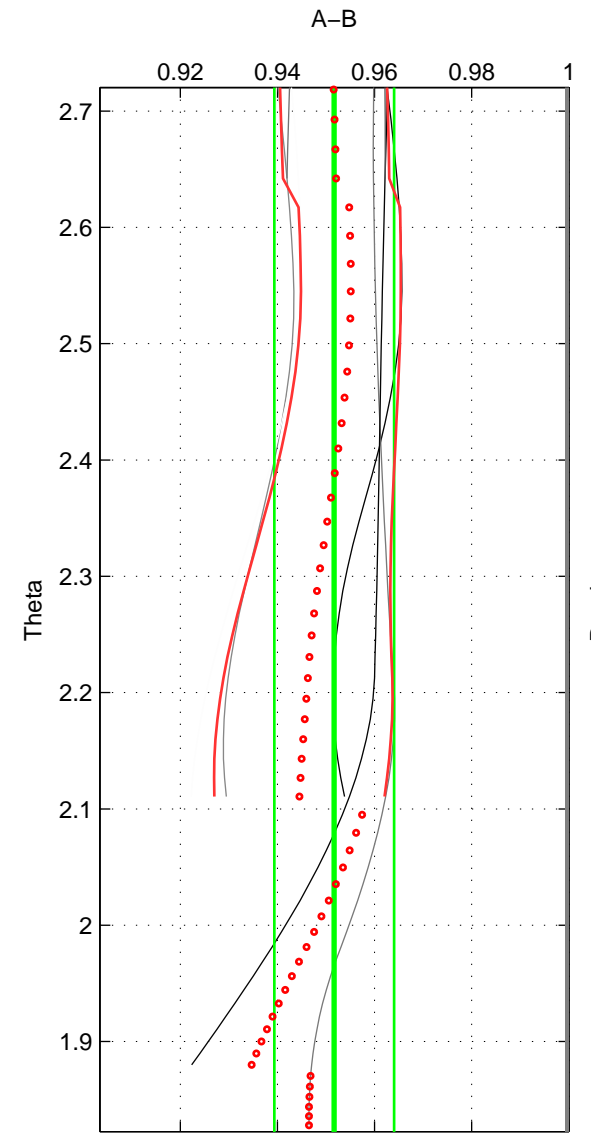

Cruise A (red). Date: Feb 2001 Cruisename: 654-49UF20010119

Cruise B (blue). Date: Jul 2002 Cruisename: 697-49UP20020620

\*\*\* "Favourite" values are means of spaces 1 2 3.

	Offset	O.StDev	Ratio	R.Stdev	Rating
SIGMA:	-0.144	0.037	0.952	0.012	2
THETA:	-0.143	0.037	0.952	0.012	2
DEPTH:	-0.137	0.040	0.954	0.013	2
FAV. :	-0.141	0.038	0.952	0.013	2

Profiles of A: 3  
 Profiles of B: 4  
 Diff profs : 8  
 WMoffset (A-B): -0.1437  
 WMoffset stdev: 0.037109  
 WMratio (A/B): 0.95153  
 WMratio stdev: 0.012263

Quality (1-5): 2

Profiles of A: 3  
 Profiles of B: 4  
 Diff profs : 8  
 WMoffset (A-B): -0.14328  
 WMoffset stdev: 0.03726  
 WMratio (A/B): 0.95168  
 WMratio stdev: 0.012316

Quality (1-5): 2

Profiles of A: 3  
 Profiles of B: 4  
 Diff profs : 8  
 WMoffset (A-B): -0.13737  
 WMoffset stdev: 0.040313  
 WMratio (A/B): 0.95356  
 WMratio stdev: 0.013382

Quality (1-5): 2