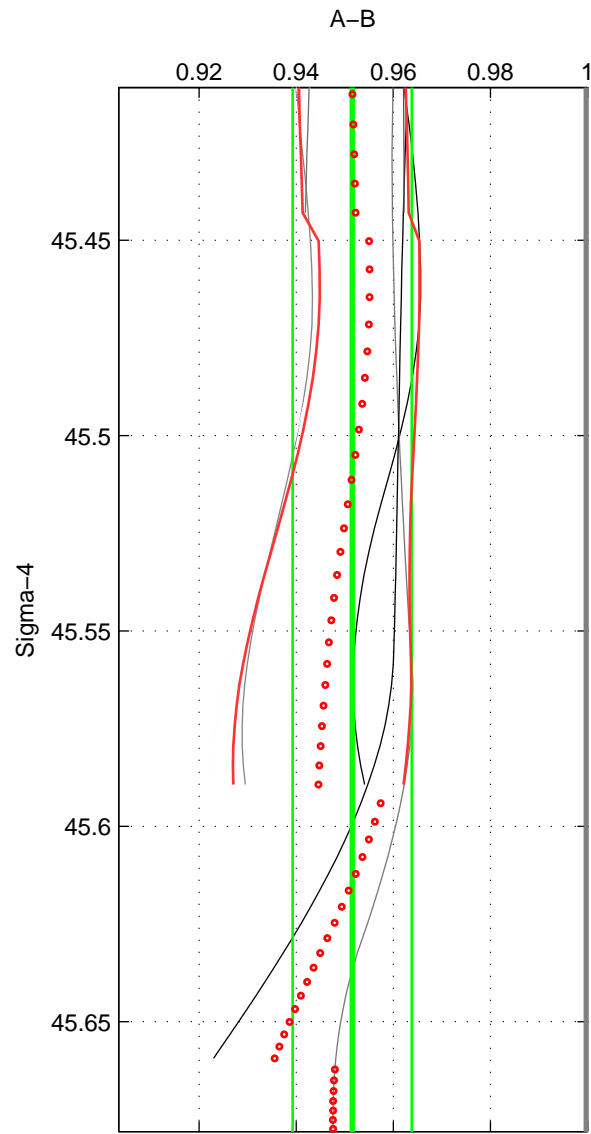

Cruise A (red). Date: Feb 2001 Cruisename: 654-49UF20010119

Cruise B (blue). Date: Jul 2002 Cruisename: 697-49UP20020620

\*\*\* "Favourite" values are means of spaces 1 2 3.

	Offset	O.StDev	Ratio	R.Stdev	Rating
SIGMA:	-0.144	0.037	0.952	0.012	2
THETA:	-0.143	0.037	0.952	0.012	2
DEPTH:	-0.137	0.040	0.954	0.013	2
FAV. :	-0.141	0.038	0.952	0.013	2

Profiles of A: 3  
 Profiles of B: 4  
 Diff profs : 8  
 WMoffset (A-B): -0.1437  
 WMoffset stdev: 0.037109  
 WMratio (A/B): 0.95153  
 WMratio stdev: 0.012263

Quality (1-5): 2

Profiles of A: 3  
 Profiles of B: 4  
 Diff profs : 8  
 WMoffset (A-B): -0.14328  
 WMoffset stdev: 0.03726  
 WMratio (A/B): 0.95168  
 WMratio stdev: 0.012316

Quality (1-5): 2

Profiles of A: 3  
 Profiles of B: 4  
 Diff profs : 8  
 WMoffset (A-B): -0.13737  
 WMoffset stdev: 0.040313  
 WMratio (A/B): 0.95356  
 WMratio stdev: 0.013382

Quality (1-5): 2