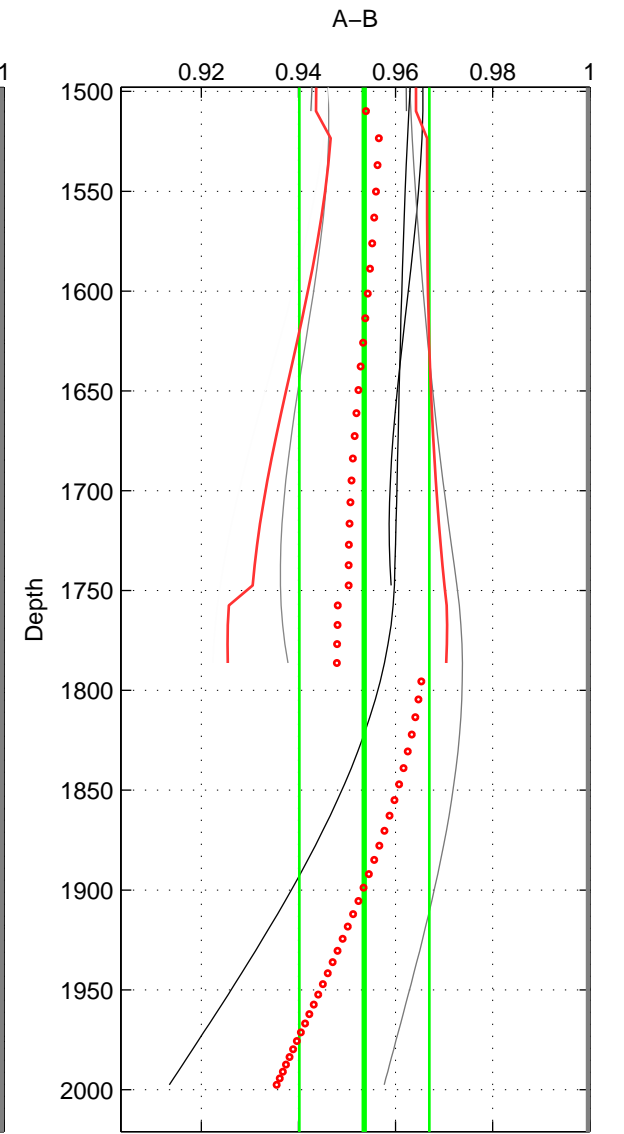

Cruise A (red). Date: Feb 2001 Cruisename: 654-49UF20010119

Cruise B (blue). Date: Jul 2002 Cruisename: 697-49UP20020620

\*\*\* "Favourite" values are means of spaces 1 2 3.

	Offset	O.StDev	Ratio	R.Stdev	Rating
SIGMA:	-0.144	0.037	0.952	0.012	2
THETA:	-0.143	0.037	0.952	0.012	2
DEPTH:	-0.137	0.040	0.954	0.013	2
FAV. :	-0.141	0.038	0.952	0.013	2

Profiles of A: 3  
 Profiles of B: 4  
 Diff profs : 8  
 WMoffset (A-B): -0.1437  
 WMoffset stdev: 0.037109  
 WMratio (A/B): 0.95153  
 WMratio stdev: 0.012263

Quality (1-5): 2

Profiles of A: 3  
 Profiles of B: 4  
 Diff profs : 8  
 WMoffset (A-B): -0.14328  
 WMoffset stdev: 0.03726  
 WMratio (A/B): 0.95168  
 WMratio stdev: 0.012316

Quality (1-5): 2

Profiles of A: 3  
 Profiles of B: 4  
 Diff profs : 8  
 WMoffset (A-B): -0.13737  
 WMoffset stdev: 0.040313  
 WMratio (A/B): 0.95356  
 WMratio stdev: 0.013382

Quality (1-5): 2