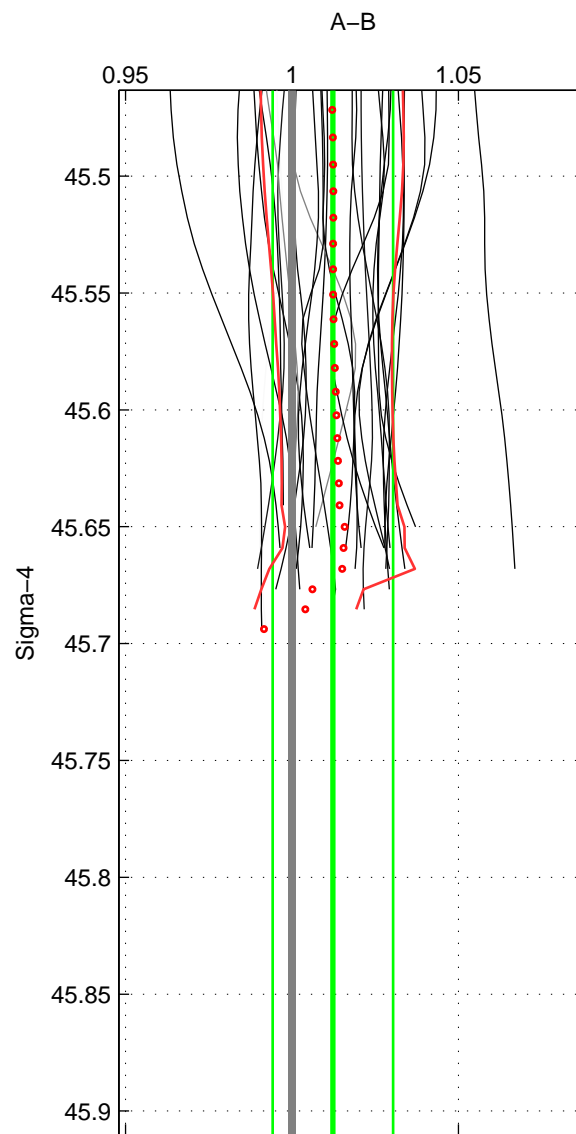

Cruise A (red). Date: Jul 2005 Cruisename: 669-49UF20050615
 Cruise B (blue). Date: Jun 2007 Cruisename: 715-49UP20070606

*** "Favourite" values are means of spaces 1 2.

	Offset	O.StDev	Ratio	R.Stdev	Rating
SIGMA:	0.033	0.049	1.012	0.018	4
THETA:	0.020	0.038	1.007	0.014	4
DEPTH:	0.040	0.002	1.015	0.001	3
FAV.:	0.026	0.044	1.010	0.016	4

Profiles of A: 25
 Profiles of B: 25
 Diff profs : 26
 WMoffset (A-B): 0.032591
 WMoffset stdev: 0.048837
 WMratio (A/B): 1.0123
 WMratio stdev: 0.01808

Quality (1-5): 4

Profiles of A: 25
 Profiles of B: 25
 Diff profs : 26
 WMoffset (A-B): 0.020189
 WMoffset stdev: 0.03844
 WMratio (A/B): 1.0073
 WMratio stdev: 0.01381

Quality (1-5): 4

Profiles of A: 25
 Profiles of B: 25
 Diff profs : 26
 WMoffset (A-B): 0.039507
 WMoffset stdev: 0.0018794
 WMratio (A/B): 1.0148
 WMratio stdev: 0.00079314

Quality (1-5): 3

Please note that statistics are bad.