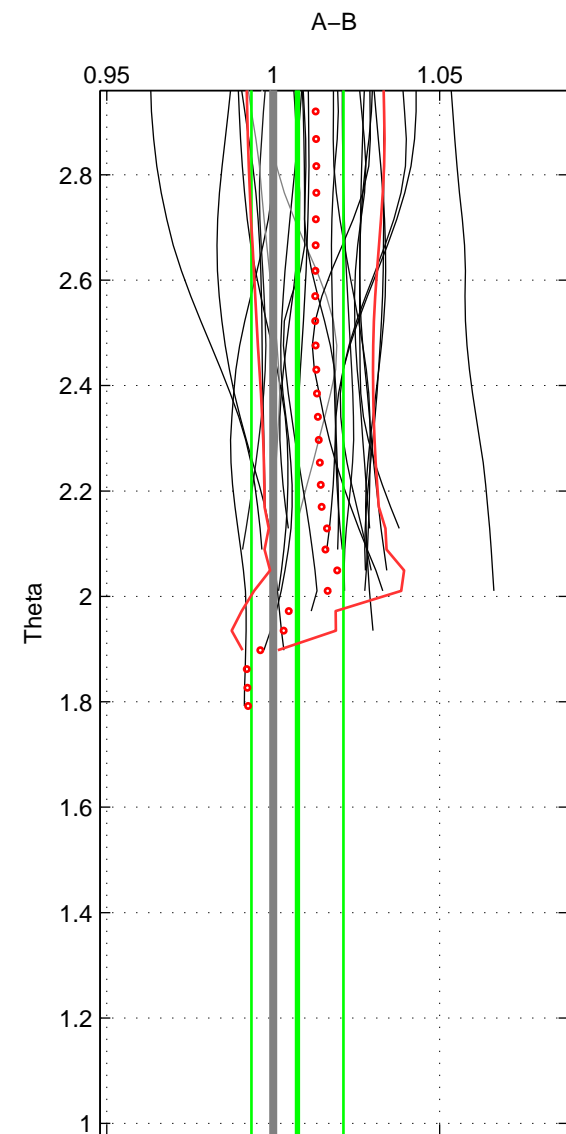

Cruise A (red). Date: Jul 2005 Cruisename: 669-49UF20050615
 Cruise B (blue). Date: Jun 2007 Cruisename: 715-49UP20070606

*** "Favourite" values are means of spaces 1 2.

	Offset	O.StDev	Ratio	R.Stdev	Rating
SIGMA:	0.033	0.049	1.012	0.018	4
THETA:	0.020	0.038	1.007	0.014	4
DEPTH:	0.040	0.002	1.015	0.001	3
FAV.:	0.026	0.044	1.010	0.016	4

Profiles of A: 25
 Profiles of B: 25
 Diff profs : 26
 WMoffset (A-B): 0.032591
 WMoffset stdev: 0.048837
 WMratio (A/B): 1.0123
 WMratio stdev: 0.01808

Quality (1-5): 4

Profiles of A: 25
 Profiles of B: 25
 Diff profs : 26
 WMoffset (A-B): 0.020189
 WMoffset stdev: 0.03844
 WMratio (A/B): 1.0073
 WMratio stdev: 0.01381

Quality (1-5): 4

Profiles of A: 25
 Profiles of B: 25
 Diff profs : 26
 WMoffset (A-B): 0.039507
 WMoffset stdev: 0.0018794
 WMratio (A/B): 1.0148
 WMratio stdev: 0.00079314

Quality (1-5): 3

Please note that statistics are bad.