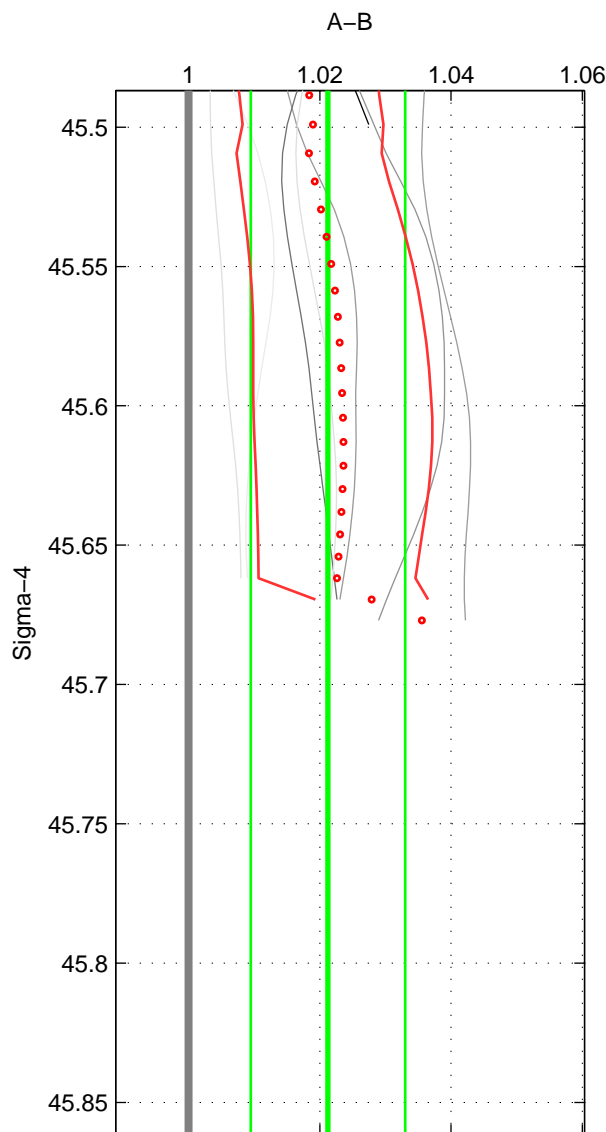

Cruise A (red). Date: Feb 2003 Cruisename: 660-49UF20030225

Cruise B (blue). Date: Jul 2000 Cruisename: 690-49UP20000620

\*\*\* "Favourite" values are those of space 1.

	Offset	O.StDev	Ratio	R.Stdev	Rating
SIGMA:	0.059	0.032	1.021	0.012	5
THETA:	0.059	0.036	1.021	0.013	4
DEPTH:	0.047	0.003	1.017	0.001	3
FAV.:	0.059	0.032	1.021	0.012	5

Profiles of A: 6  
 Profiles of B: 3  
 Diff profs : 8  
 WMoffset (A-B): 0.058812  
 WMoffset stdev: 0.032117  
 WMratio (A/B): 1.0212  
 WMratio stdev: 0.011773

Quality (1-5): 5

Profiles of A: 6  
 Profiles of B: 3  
 Diff profs : 8  
 WMoffset (A-B): 0.058919  
 WMoffset stdev: 0.035628  
 WMratio (A/B): 1.0212  
 WMratio stdev: 0.013011

Quality (1-5): 4

Profiles of A: 6  
 Profiles of B: 3  
 Diff profs : 8  
 WMoffset (A-B): 0.04656  
 WMoffset stdev: 0.0026466  
 WMratio (A/B): 1.0171  
 WMratio stdev: 0.0011965

Quality (1-5): 3

Please note that statistics are bad.