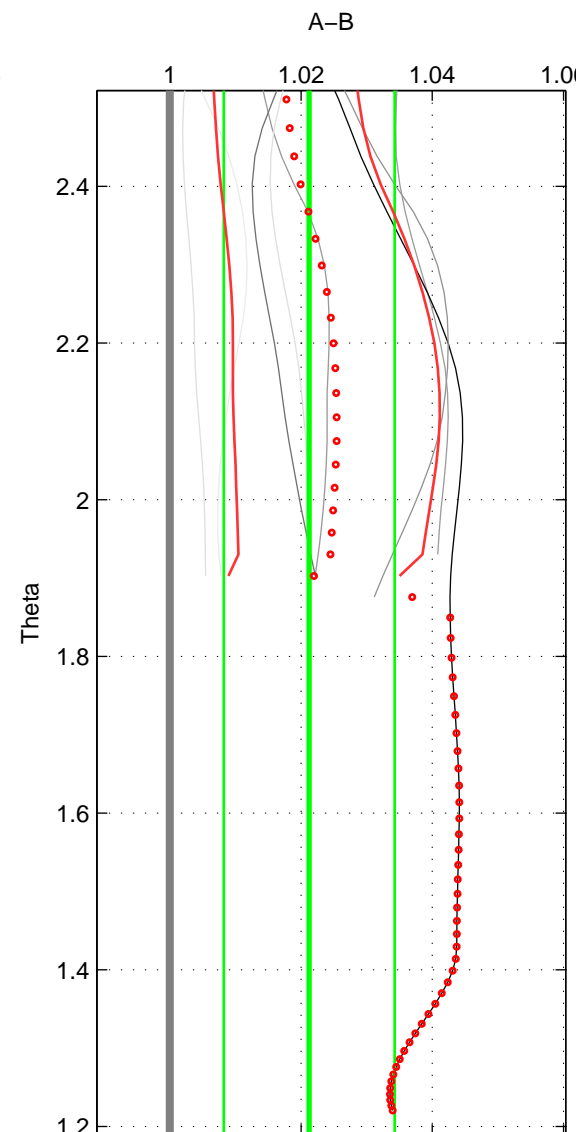

Cruise A (red). Date: Feb 2003 Cruisename: 660-49UF20030225

Cruise B (blue). Date: Jul 2000 Cruisename: 690-49UP20000620

\*\*\* "Favourite" values are those of space 1.

	Offset	O.StDev	Ratio	R.Stdev	Rating
SIGMA:	0.059	0.032	1.021	0.012	5
THETA:	0.059	0.036	1.021	0.013	4
DEPTH:	0.047	0.003	1.017	0.001	3
FAV.:	0.059	0.032	1.021	0.012	5

Profiles of A: 6  
 Profiles of B: 3  
 Diff profs : 8  
 WMoffset (A-B): 0.058812  
 WMoffset stdev: 0.032117  
 WMratio (A/B): 1.0212  
 WMratio stdev: 0.011773

Quality (1-5): 5

Profiles of A: 6  
 Profiles of B: 3  
 Diff profs : 8  
 WMoffset (A-B): 0.058919  
 WMoffset stdev: 0.035628  
 WMratio (A/B): 1.0212  
 WMratio stdev: 0.013011

Quality (1-5): 4

Profiles of A: 6  
 Profiles of B: 3  
 Diff profs : 8  
 WMoffset (A-B): 0.04656  
 WMoffset stdev: 0.0026466  
 WMratio (A/B): 1.0171  
 WMratio stdev: 0.0011965

Quality (1-5): 3

Please note that statistics are bad.