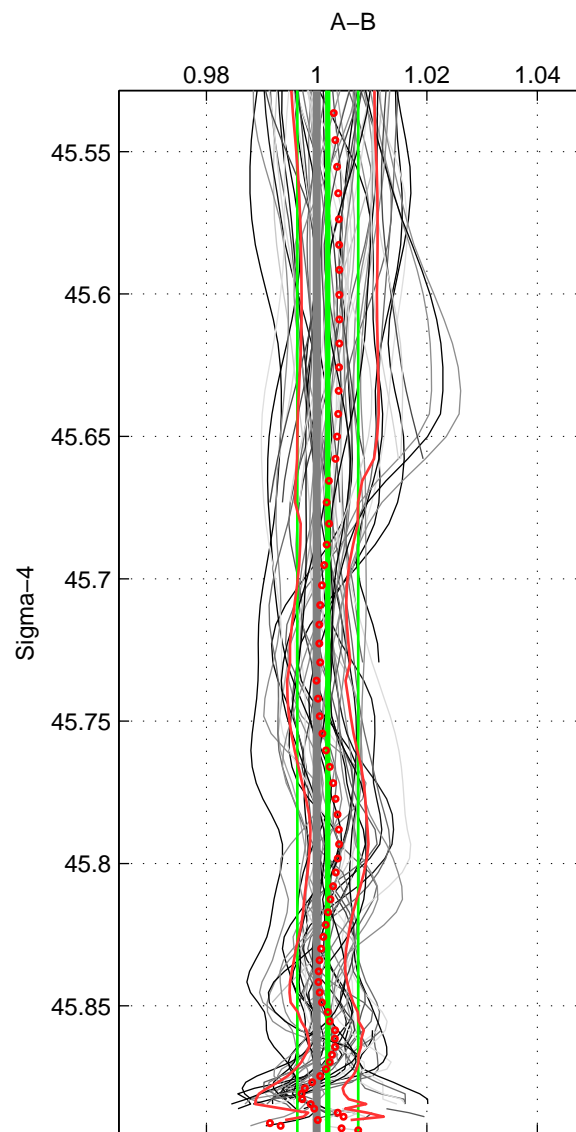

Cruise A (red). Date: Jun 2001 Cruisename: 591-49NZ20010604

Cruise B (blue). Date: Jun 2006 Cruisename: 608-49NZ20060526

\*\*\* "Favourite" values are means of spaces 1 2 3.

	Offset	O.StDev	Ratio	R.Stdev	Rating
SIGMA:	0.005	0.015	1.002	0.006	5
THETA:	0.008	0.017	1.003	0.006	5
DEPTH:	0.005	0.017	1.002	0.007	5
FAV.:	0.006	0.016	1.002	0.006	5

Profiles of A: 14  
 Profiles of B: 31  
 Diff profs : 59  
 WMoffset (A-B): 0.0053298  
 WMoffset stdev: 0.014951  
 WMratio (A/B): 1.002  
 WMratio stdev: 0.0055197

Quality (1-5): 5

Profiles of A: 14  
 Profiles of B: 31  
 Diff profs : 59  
 WMoffset (A-B): 0.0084765  
 WMoffset stdev: 0.01677  
 WMratio (A/B): 1.0032  
 WMratio stdev: 0.0063203

Quality (1-5): 5

Profiles of A: 14  
 Profiles of B: 31  
 Diff profs : 59  
 WMoffset (A-B): 0.0046231  
 WMoffset stdev: 0.017233  
 WMratio (A/B): 1.0018  
 WMratio stdev: 0.0068212

Quality (1-5): 5