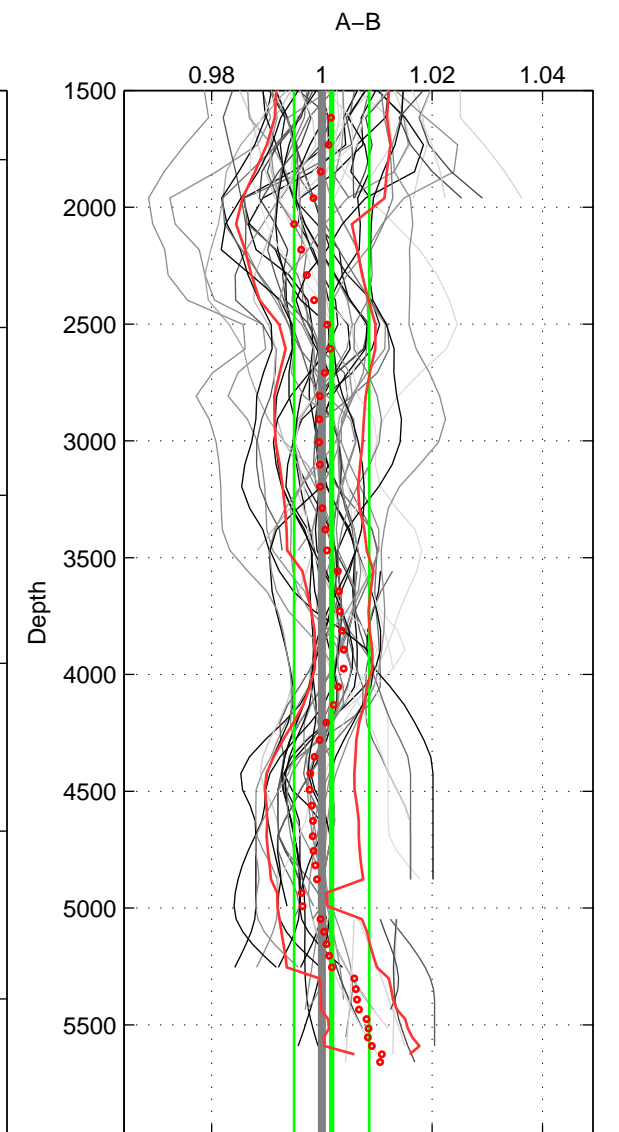

Cruise A (red). Date: Jun 2001 Cruisename: 591-49NZ20010604

Cruise B (blue). Date: Jun 2006 Cruisename: 608-49NZ20060526

\*\*\* "Favourite" values are means of spaces 1 2 3.

	Offset	O.StDev	Ratio	R.Stdev	Rating
SIGMA:	0.005	0.015	1.002	0.006	5
THETA:	0.008	0.017	1.003	0.006	5
DEPTH:	0.005	0.017	1.002	0.007	5
FAV.:	0.006	0.016	1.002	0.006	5

Profiles of A: 14  
 Profiles of B: 31  
 Diff profs : 59  
 WMoffset (A-B): 0.0053298  
 WMoffset stdev: 0.014951  
 WMratio (A/B): 1.002  
 WMratio stdev: 0.0055197

Quality (1-5): 5

Profiles of A: 14  
 Profiles of B: 31  
 Diff profs : 59  
 WMoffset (A-B): 0.0084765  
 WMoffset stdev: 0.01677  
 WMratio (A/B): 1.0032  
 WMratio stdev: 0.0063203

Quality (1-5): 5

Profiles of A: 14  
 Profiles of B: 31  
 Diff profs : 59  
 WMoffset (A-B): 0.0046231  
 WMoffset stdev: 0.017233  
 WMratio (A/B): 1.0018  
 WMratio stdev: 0.0068212

Quality (1-5): 5