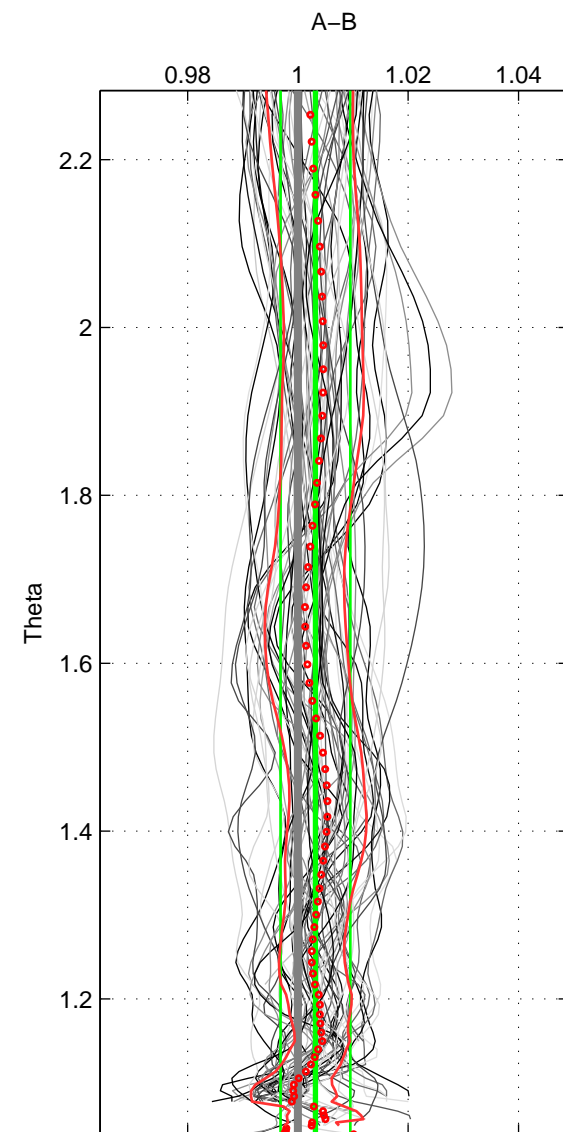

Cruise A (red). Date: Jun 2001 Cruisename: 591-49NZ20010604

Cruise B (blue). Date: Jun 2006 Cruisename: 608-49NZ20060526

\*\*\* "Favourite" values are means of spaces 1 2 3.

	Offset	O.StDev	Ratio	R.Stdev	Rating
SIGMA:	0.005	0.015	1.002	0.006	5
THETA:	0.008	0.017	1.003	0.006	5
DEPTH:	0.005	0.017	1.002	0.007	5
FAV.:	0.006	0.016	1.002	0.006	5

Profiles of A: 14  
 Profiles of B: 31  
 Diff profs : 59  
 WMoffset (A-B): 0.0053298  
 WMoffset stdev: 0.014951  
 WMratio (A/B): 1.002  
 WMratio stdev: 0.0055197

Quality (1-5): 5

Profiles of A: 14  
 Profiles of B: 31  
 Diff profs : 59  
 WMoffset (A-B): 0.0084765  
 WMoffset stdev: 0.01677  
 WMratio (A/B): 1.0032  
 WMratio stdev: 0.0063203

Quality (1-5): 5

Profiles of A: 14  
 Profiles of B: 31  
 Diff profs : 59  
 WMoffset (A-B): 0.0046231  
 WMoffset stdev: 0.017233  
 WMratio (A/B): 1.0018  
 WMratio stdev: 0.0068212

Quality (1-5): 5