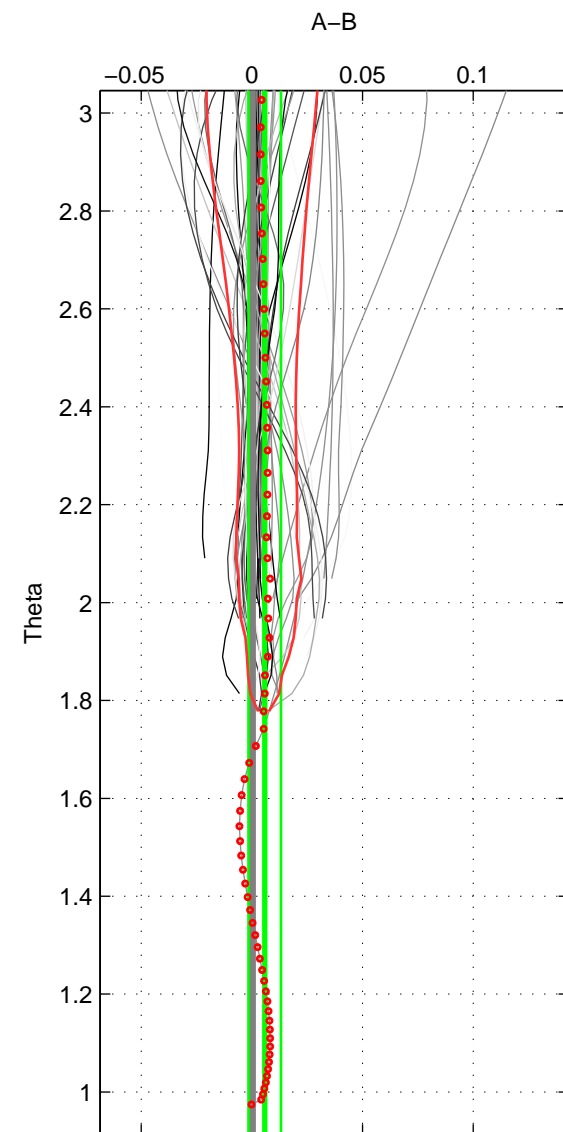

Cruise A (red). Date: Jul 2004 Cruisename: 666-49UF20040616

Cruise B (blue). Date: Oct 1998 Cruisename: 686-49UP19980916

*** "Favourite" values are those of space 2.

	Offset	O.StDev	Ratio	R.Stdev	Rating
SIGMA:	0.002	0.002	1.000	0.000	4
THETA:	0.006	0.007	1.000	0.000	5
DEPTH:	-0.004	0.001	1.000	0.000	3
FAV.:	0.006	0.007	1.000	0.000	5

Profiles of A: 27
 Profiles of B: 31
 Diff profs : 50
 WMoffset (A-B): 0.0021397
 WMoffset stdev: 0.0015069
 WMratio (A/B): 1.0001
 WMratio stdev: 4.3573e-05

Quality (1-5): 4

Profiles of A: 27
 Profiles of B: 32
 Diff profs : 62
 WMoffset (A-B): 0.0058152
 WMoffset stdev: 0.0073501
 WMratio (A/B): 1.0002
 WMratio stdev: 0.00021216

Quality (1-5): 5

Profiles of A: 27
 Profiles of B: 25
 Diff profs : 47
 WMoffset (A-B): -0.0035703
 WMoffset stdev: 0.0012335
 WMratio (A/B): 0.9999
 WMratio stdev: 3.5828e-05

Quality (1-5): 3

Please note that statistics are bad.