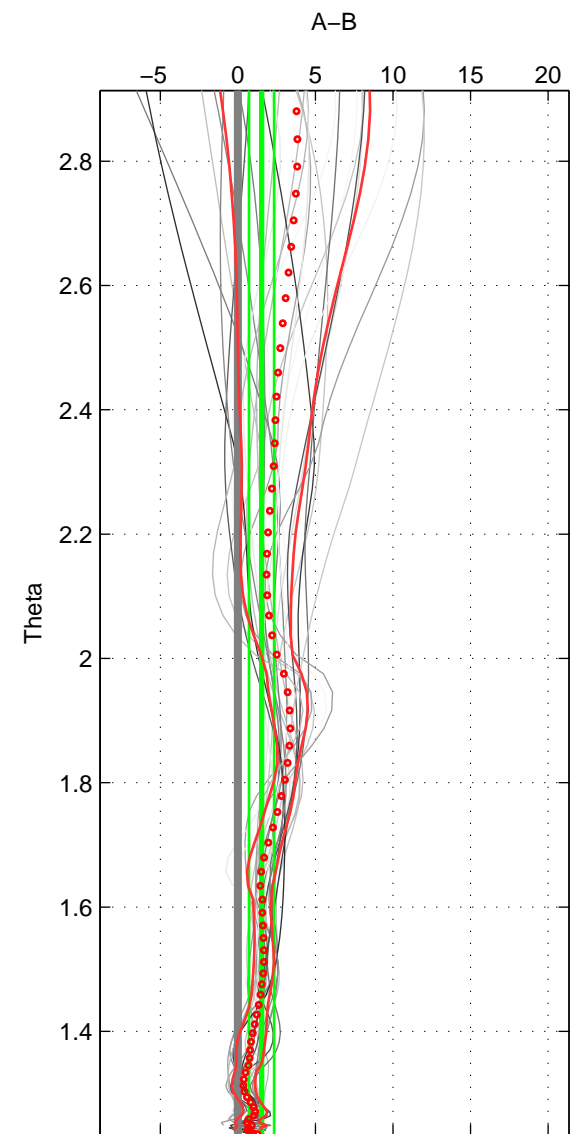

Cruise A (red). Date: Feb 1994 Cruisename: 725-49XK19940212

Cruise B (blue). Date: Feb 1994 Cruisename: 726-49XK19940216

\*\*\* "Favourite" values are means of spaces 1 2 3.

	Offset	O.StDev	Ratio	R.Stdev	Rating
SIGMA:	0.001	0.001	1.000	0.000	5
THETA:	0.002	0.001	1.000	0.000	5
DEPTH:	0.000	0.001	1.000	0.000	5
FAV.:	0.001	0.001	1.000	0.000	5

Profiles of A: 5  
 Profiles of B: 6  
 Diff profs: 26  
 WMoffset (A-B): 0.0011042  
 WMoffset stdev: 0.00063752  
 WMratio (A/B): 1  
 WMratio stdev: 1.839e-05

Quality (1-5): 5

Profiles of A: 5  
 Profiles of B: 6  
 Diff profs: 26  
 WMoffset (A-B): 0.001523  
 WMoffset stdev: 0.00080483  
 WMratio (A/B): 1  
 WMratio stdev: 2.3219e-05

Quality (1-5): 5

Profiles of A: 5  
 Profiles of B: 6  
 Diff profs: 26  
 WMoffset (A-B): 0.00040839  
 WMoffset stdev: 0.0005333  
 WMratio (A/B): 1  
 WMratio stdev: 1.5377e-05

Quality (1-5): 5