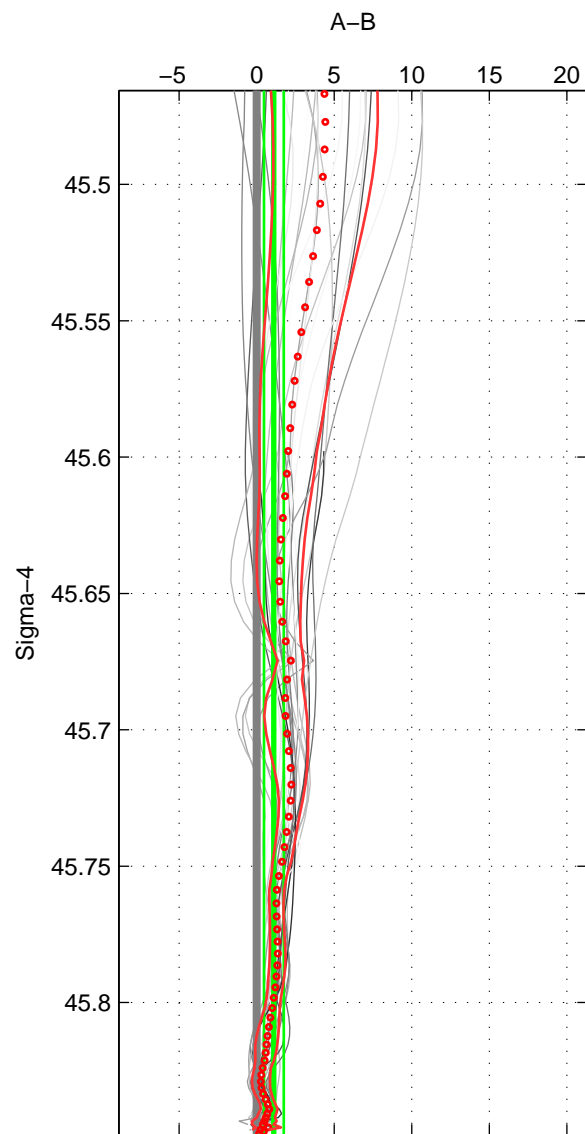

Cruise A (red). Date: Feb 1994 Cruisename: 725-49XK19940212

Cruise B (blue). Date: Feb 1994 Cruisename: 726-49XK19940216

\*\*\* "Favourite" values are means of spaces 1 2 3.

	Offset	O.StDev	Ratio	R.Stdev	Rating
SIGMA:	0.001	0.001	1.000	0.000	5
THETA:	0.002	0.001	1.000	0.000	5
DEPTH:	0.000	0.001	1.000	0.000	5
FAV.:	0.001	0.001	1.000	0.000	5

Profiles of A: 5  
 Profiles of B: 6  
 Diff profs: 26  
 WMoffset (A-B): 0.0011042  
 WMoffset stdev: 0.00063752  
 WMratio (A/B): 1  
 WMratio stdev: 1.839e-05

Quality (1-5): 5

Profiles of A: 5  
 Profiles of B: 6  
 Diff profs: 26  
 WMoffset (A-B): 0.001523  
 WMoffset stdev: 0.00080483  
 WMratio (A/B): 1  
 WMratio stdev: 2.3219e-05

Quality (1-5): 5

Profiles of A: 5  
 Profiles of B: 6  
 Diff profs: 26  
 WMoffset (A-B): 0.00040839  
 WMoffset stdev: 0.0005333  
 WMratio (A/B): 1  
 WMratio stdev: 1.5377e-05

Quality (1-5): 5