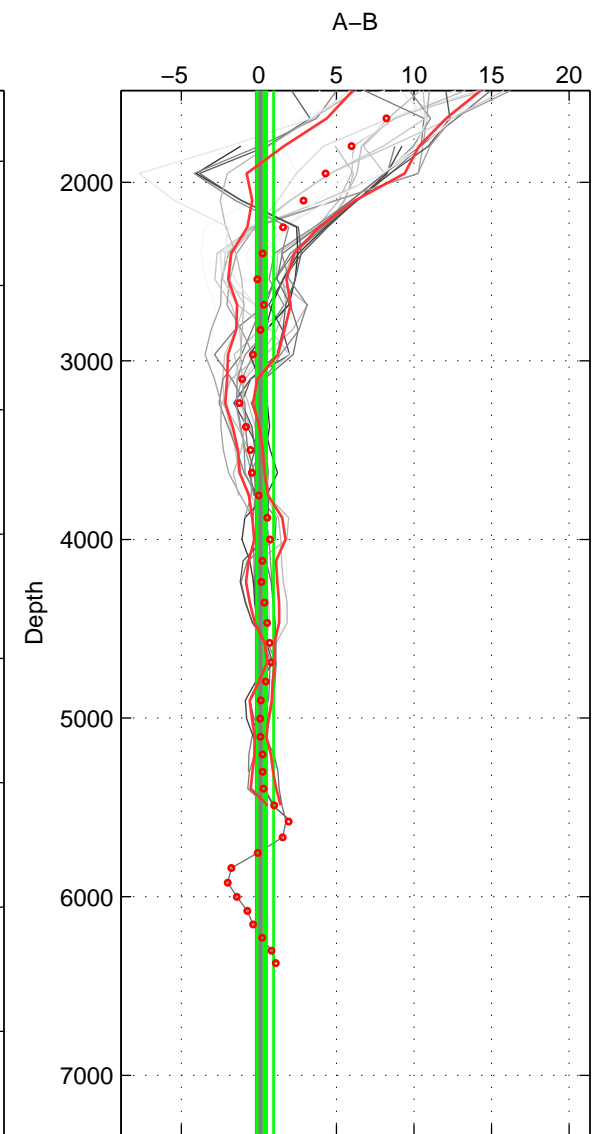

Cruise A (red). Date: Feb 1994 Cruisename: 725-49XK19940212

Cruise B (blue). Date: Feb 1994 Cruisename: 726-49XK19940216

\*\*\* "Favourite" values are means of spaces 1 2 3.

	Offset	O.StDev	Ratio	R.Stdev	Rating
SIGMA:	0.001	0.001	1.000	0.000	5
THETA:	0.002	0.001	1.000	0.000	5
DEPTH:	0.000	0.001	1.000	0.000	5
FAV.:	0.001	0.001	1.000	0.000	5

Profiles of A: 5  
 Profiles of B: 6  
 Diff profs: 26  
 WMoffset (A-B): 0.0011042  
 WMoffset stdev: 0.00063752  
 WMratio (A/B): 1  
 WMratio stdev: 1.839e-05

Quality (1-5): 5

Profiles of A: 5  
 Profiles of B: 6  
 Diff profs: 26  
 WMoffset (A-B): 0.001523  
 WMoffset stdev: 0.00080483  
 WMratio (A/B): 1  
 WMratio stdev: 2.3219e-05

Quality (1-5): 5

Profiles of A: 5  
 Profiles of B: 6  
 Diff profs: 26  
 WMoffset (A-B): 0.00040839  
 WMoffset stdev: 0.0005333  
 WMratio (A/B): 1  
 WMratio stdev: 1.5377e-05

Quality (1-5): 5