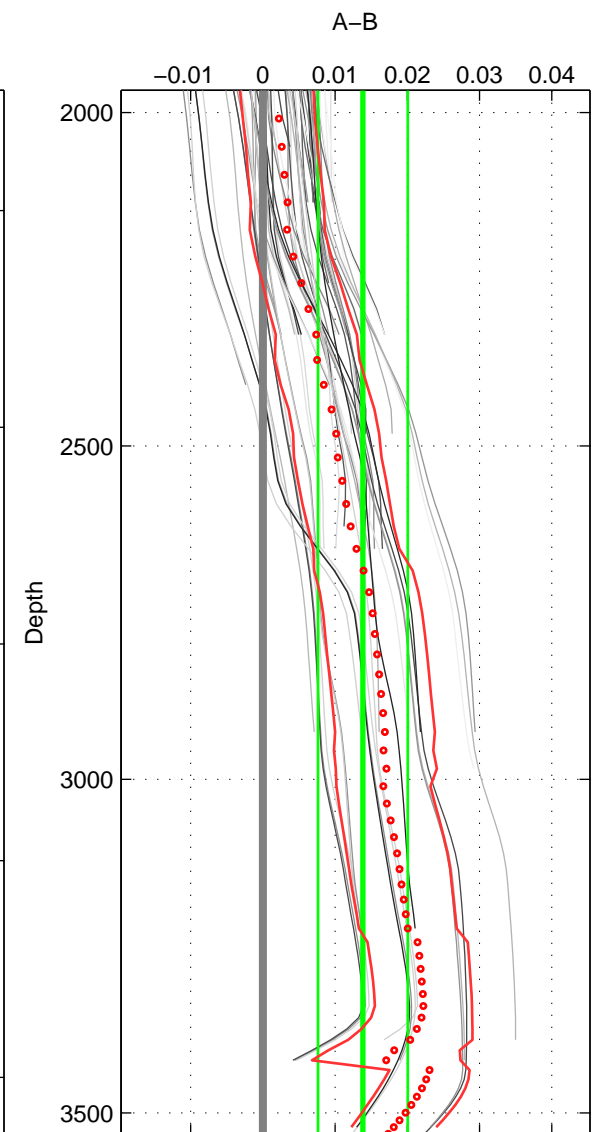

Cruise A (red). Date: Aug 1993 Cruisename: 87-58JH19930730

Cruise B (blue). Date: Aug 1998 Cruisename: 97-58JH19980801

*** "Favourite" values are means of spaces 2 3.

	Offset	O.StDev	Ratio	R.Stdev	Rating
SIGMA:	0.003	0.003	1.000	0.000	4
THETA:	0.004	0.006	1.000	0.000	5
DEPTH:	0.014	0.006	1.000	0.000	5
FAV.:	0.009	0.006	1.000	0.000	5

Profiles of A: 14
 Profiles of B: 16
 Diff profs : 64
 WMoffset (A-B): 0.0032013
 WMoffset stdev: 0.0031313
 WMratio (A/B): 1.0001
 WMratio stdev: 8.9723e-05

Quality (1-5): 4

Profiles of A: 14
 Profiles of B: 16
 Diff profs : 64
 WMoffset (A-B): 0.0036964
 WMoffset stdev: 0.0059521
 WMratio (A/B): 1.0001
 WMratio stdev: 0.00017056

Quality (1-5): 5

Profiles of A: 14
 Profiles of B: 16
 Diff profs : 64
 WMoffset (A-B): 0.013856
 WMoffset stdev: 0.0062181
 WMratio (A/B): 1.0004
 WMratio stdev: 0.00017819

Quality (1-5): 5