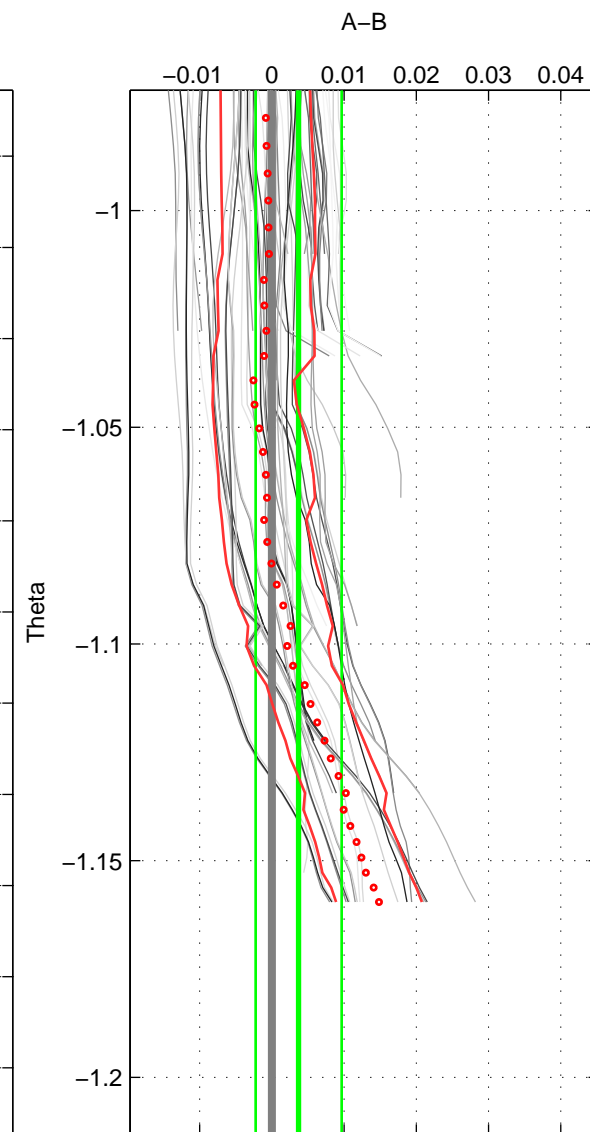

Cruise A (red). Date: Aug 1993 Cruisename: 87-58JH19930730

Cruise B (blue). Date: Aug 1998 Cruisename: 97-58JH19980801

*** "Favourite" values are means of spaces 2 3.

	Offset	O.StDev	Ratio	R.Stdev	Rating
SIGMA:	0.003	0.003	1.000	0.000	4
THETA:	0.004	0.006	1.000	0.000	5
DEPTH:	0.014	0.006	1.000	0.000	5
FAV.:	0.009	0.006	1.000	0.000	5

Profiles of A: 14
 Profiles of B: 16
 Diff profs : 64
 WMoffset (A-B): 0.0032013
 WMoffset stdev: 0.0031313
 WMratio (A/B): 1.0001
 WMratio stdev: 8.9723e-05

Quality (1-5): 4

Profiles of A: 14
 Profiles of B: 16
 Diff profs : 64
 WMoffset (A-B): 0.0036964
 WMoffset stdev: 0.0059521
 WMratio (A/B): 1.0001
 WMratio stdev: 0.00017056

Quality (1-5): 5

Profiles of A: 14
 Profiles of B: 16
 Diff profs : 64
 WMoffset (A-B): 0.013856
 WMoffset stdev: 0.0062181
 WMratio (A/B): 1.0004
 WMratio stdev: 0.00017819

Quality (1-5): 5