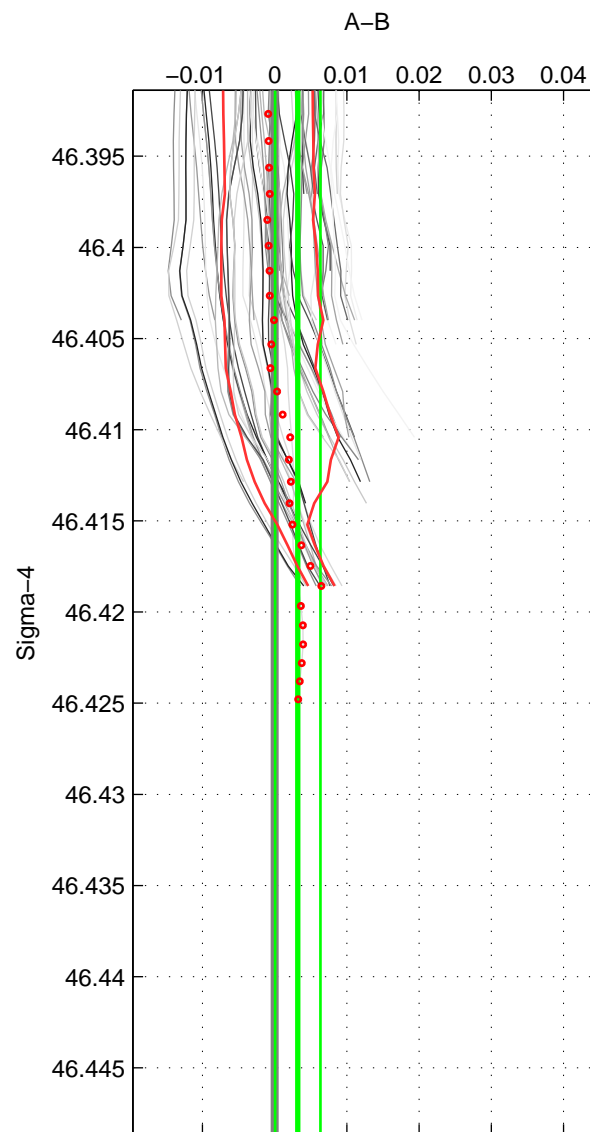

Cruise A (red). Date: Aug 1993 Cruisename: 87-58JH19930730

Cruise B (blue). Date: Aug 1998 Cruisename: 97-58JH19980801

*** "Favourite" values are means of spaces 2 3.

	Offset	O.StDev	Ratio	R.Stdev	Rating
SIGMA:	0.003	0.003	1.000	0.000	4
THETA:	0.004	0.006	1.000	0.000	5
DEPTH:	0.014	0.006	1.000	0.000	5
FAV.:	0.009	0.006	1.000	0.000	5

Profiles of A: 14
 Profiles of B: 16
 Diff profs : 64
 WMoffset (A-B): 0.0032013
 WMoffset stdev: 0.0031313
 WMratio (A/B): 1.0001
 WMratio stdev: 8.9723e-05

Quality (1-5): 4

Profiles of A: 14
 Profiles of B: 16
 Diff profs : 64
 WMoffset (A-B): 0.0036964
 WMoffset stdev: 0.0059521
 WMratio (A/B): 1.0001
 WMratio stdev: 0.00017056

Quality (1-5): 5

Profiles of A: 14
 Profiles of B: 16
 Diff profs : 64
 WMoffset (A-B): 0.013856
 WMoffset stdev: 0.0062181
 WMratio (A/B): 1.0004
 WMratio stdev: 0.00017819

Quality (1-5): 5