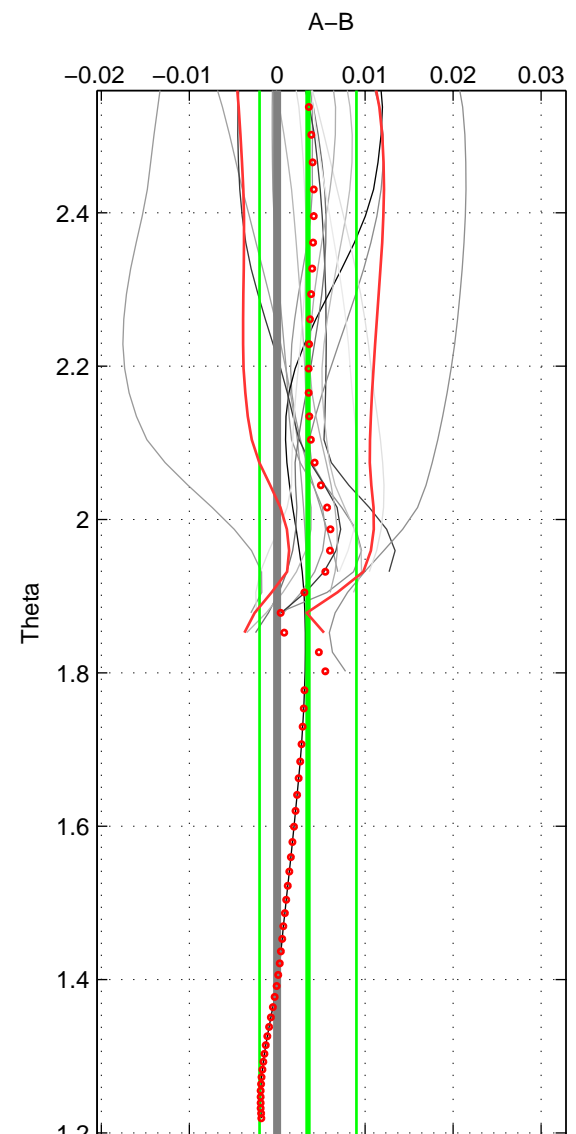

Cruise A (red). Date: Feb 2003 Cruisename: 660-49UF20030225

Cruise B (blue). Date: Jan 2005 Cruisename: 667-49UF20050118

*** "Favourite" values are those of space 1.

	Offset	O.StDev	Ratio	R.Stdev	Rating
SIGMA:	0.000	0.002	1.000	0.000	5
THETA:	0.004	0.006	1.000	0.000	4
DEPTH:	0.003	0.002	1.000	0.000	3
FAV. :	0.000	0.002	1.000	0.000	5

Profiles of A: 6
 Profiles of B: 7
 Diff profs : 16
 WMoffset (A-B): 0.00028111
 WMoffset stdev: 0.0022452
 WMratio (A/B): 1
 WMratio stdev: 6.487e-05

Quality (1-5): 5

Profiles of A: 6
 Profiles of B: 7
 Diff profs : 16
 WMoffset (A-B): 0.0035115
 WMoffset stdev: 0.0055087
 WMratio (A/B): 1.0001
 WMratio stdev: 0.00015926

Quality (1-5): 4

Profiles of A: 6
 Profiles of B: 7
 Diff profs : 16
 WMoffset (A-B): 0.0033287
 WMoffset stdev: 0.0021819
 WMratio (A/B): 1.0001
 WMratio stdev: 6.3204e-05

Quality (1-5): 3

Please note that statistics are bad.