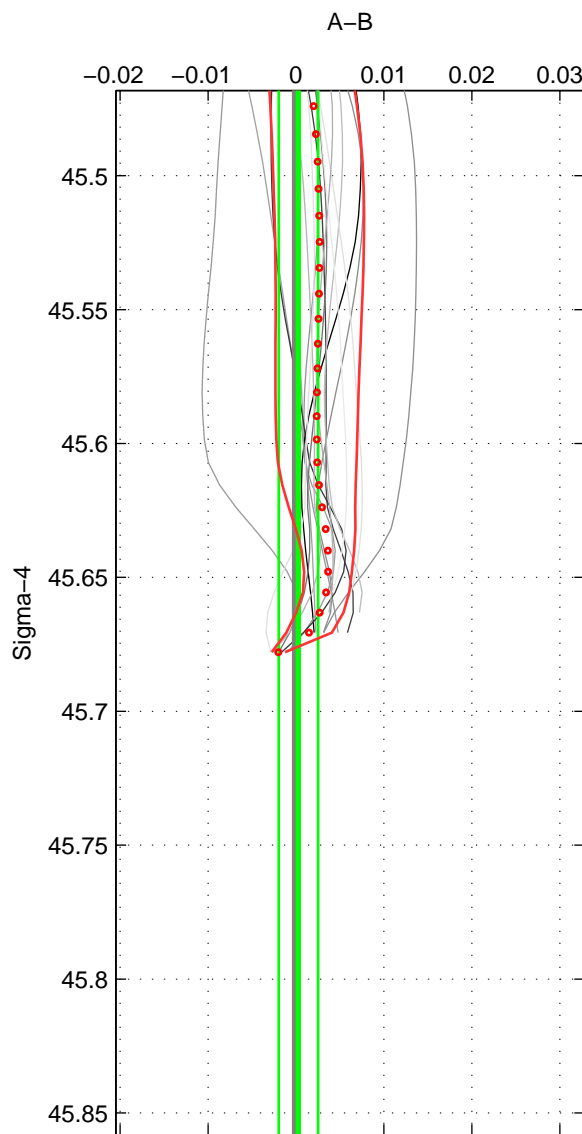

Cruise A (red). Date: Feb 2003 Cruisename: 660-49UF20030225

Cruise B (blue). Date: Jan 2005 Cruisename: 667-49UF20050118

*** "Favourite" values are those of space 1.

	Offset	O.StDev	Ratio	R.Stdev	Rating
SIGMA:	0.000	0.002	1.000	0.000	5
THETA:	0.004	0.006	1.000	0.000	4
DEPTH:	0.003	0.002	1.000	0.000	3
FAV. :	0.000	0.002	1.000	0.000	5

Profiles of A: 6
 Profiles of B: 7
 Diff profs : 16
 WMoffset (A-B): 0.00028111
 WMoffset stdev: 0.0022452
 WMratio (A/B): 1
 WMratio stdev: 6.487e-05

Quality (1-5): 5

Profiles of A: 6
 Profiles of B: 7
 Diff profs : 16
 WMoffset (A-B): 0.0035115
 WMoffset stdev: 0.0055087
 WMratio (A/B): 1.0001
 WMratio stdev: 0.00015926

Quality (1-5): 4

Profiles of A: 6
 Profiles of B: 7
 Diff profs : 16
 WMoffset (A-B): 0.0033287
 WMoffset stdev: 0.0021819
 WMratio (A/B): 1.0001
 WMratio stdev: 6.3204e-05

Quality (1-5): 3

Please note that statistics are bad.