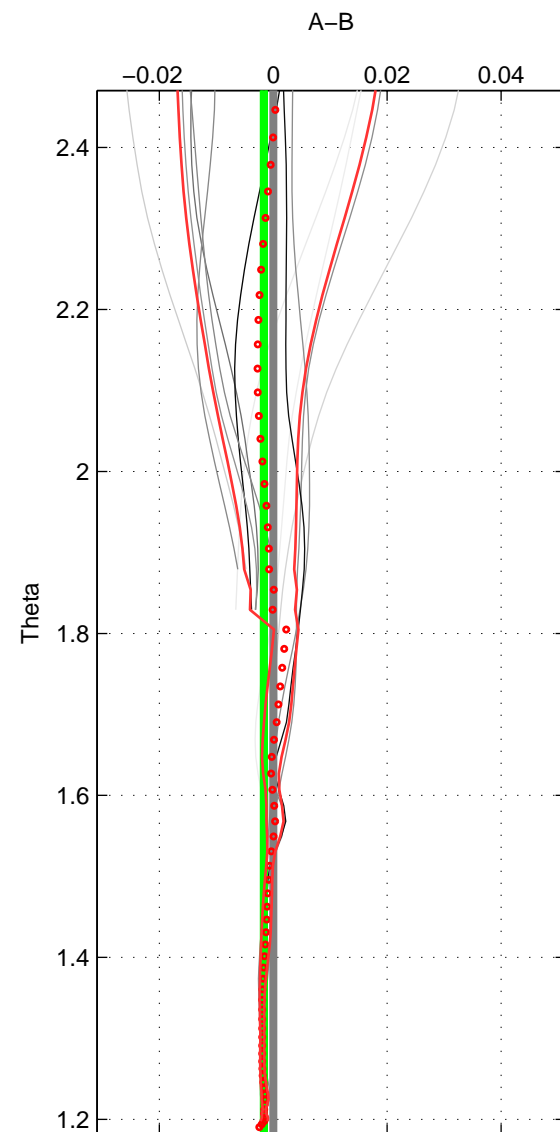

Cruise A (red). Date: Nov 1995 Cruisename: 625-49RY19951115

Cruise B (blue). Date: Apr 2007 Cruisename: 674-49UF20070424

*** "Favourite" values are those of space 1.

	Offset	O.StDev	Ratio	R.Stdev	Rating
SIGMA:	-0.002	0.003	1.000	0.000	5
THETA:	-0.002	0.000	1.000	0.000	4
DEPTH:	-0.006	0.002	1.000	0.000	3
FAV. :	-0.002	0.003	1.000	0.000	5

Profiles of A: 5
 Profiles of B: 4
 Diff profs : 12
 WMoffset (A-B): -0.001673
 WMoffset stdev: 0.0029665
 WMratio (A/B): 0.99995
 WMratio stdev: 8.5683e-05

Quality (1-5): 5

Profiles of A: 5
 Profiles of B: 4
 Diff profs : 12
 WMoffset (A-B): -0.0016396
 WMoffset stdev: 0.00048702
 WMratio (A/B): 0.99995
 WMratio stdev: 1.4043e-05

Quality (1-5): 4

Profiles of A: 5
 Profiles of B: 4
 Diff profs : 12
 WMoffset (A-B): -0.0057596
 WMoffset stdev: 0.0018693
 WMratio (A/B): 0.99983
 WMratio stdev: 5.4051e-05

Quality (1-5): 3

Please note that statistics are bad.