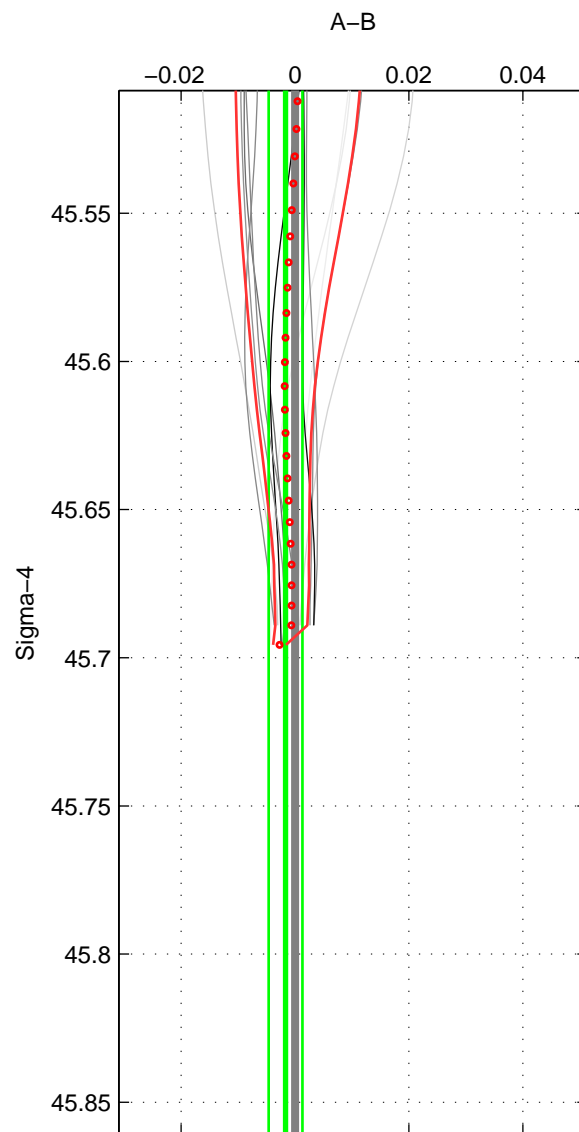

Cruise A (red). Date: Nov 1995 Cruisename: 625-49RY19951115

Cruise B (blue). Date: Apr 2007 Cruisename: 674-49UF20070424

*** "Favourite" values are those of space 1.

	Offset	O.StDev	Ratio	R.Stdev	Rating
SIGMA:	-0.002	0.003	1.000	0.000	5
THETA:	-0.002	0.000	1.000	0.000	4
DEPTH:	-0.006	0.002	1.000	0.000	3
FAV. :	-0.002	0.003	1.000	0.000	5

Profiles of A: 5
 Profiles of B: 4
 Diff profs : 12
 WMoffset (A-B): -0.001673
 WMoffset stdev: 0.0029665
 WMratio (A/B): 0.99995
 WMratio stdev: 8.5683e-05

Quality (1-5): 5

Profiles of A: 5
 Profiles of B: 4
 Diff profs : 12
 WMoffset (A-B): -0.0016396
 WMoffset stdev: 0.00048702
 WMratio (A/B): 0.99995
 WMratio stdev: 1.4043e-05

Quality (1-5): 4

Profiles of A: 5
 Profiles of B: 4
 Diff profs : 12
 WMoffset (A-B): -0.0057596
 WMoffset stdev: 0.0018693
 WMratio (A/B): 0.99983
 WMratio stdev: 5.4051e-05

Quality (1-5): 3

Please note that statistics are bad.