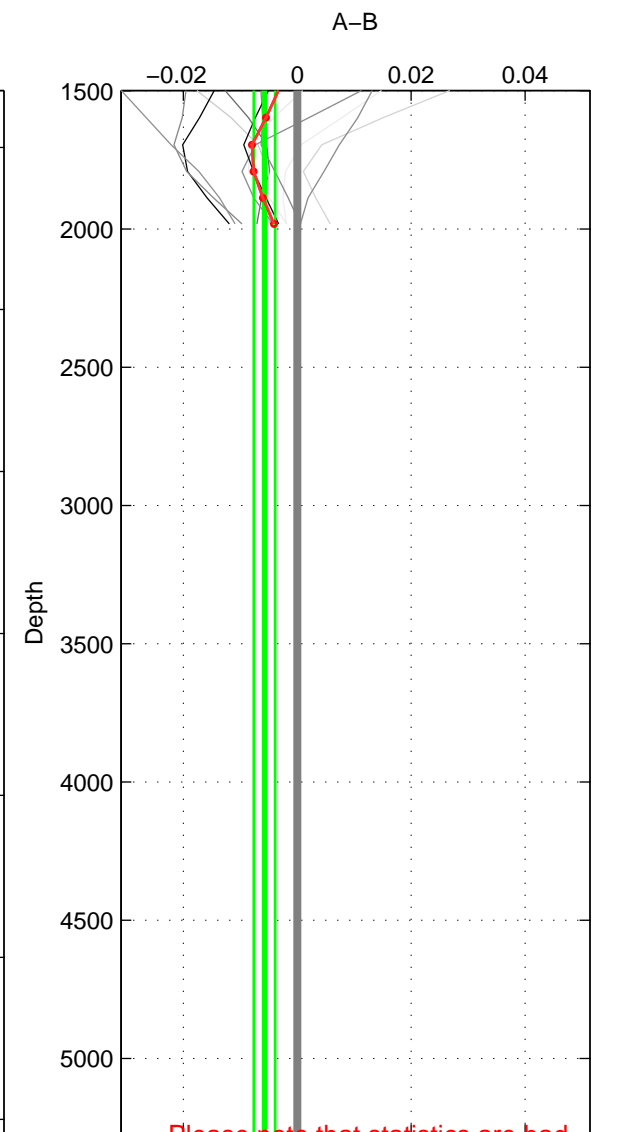

Cruise A (red). Date: Nov 1995 Cruisename: 625-49RY19951115

Cruise B (blue). Date: Apr 2007 Cruisename: 674-49UF20070424

*** "Favourite" values are those of space 1.

	Offset	O.StDev	Ratio	R.Stdev	Rating
SIGMA:	-0.002	0.003	1.000	0.000	5
THETA:	-0.002	0.000	1.000	0.000	4
DEPTH:	-0.006	0.002	1.000	0.000	3
FAV. :	-0.002	0.003	1.000	0.000	5

Profiles of A: 5
 Profiles of B: 4
 Diff profs : 12
 WMoffset (A-B): -0.001673
 WMoffset stdev: 0.0029665
 WMratio (A/B): 0.99995
 WMratio stdev: 8.5683e-05

Quality (1-5): 5

Profiles of A: 5
 Profiles of B: 4
 Diff profs : 12
 WMoffset (A-B): -0.0016396
 WMoffset stdev: 0.00048702
 WMratio (A/B): 0.99995
 WMratio stdev: 1.4043e-05

Quality (1-5): 4

Profiles of A: 5
 Profiles of B: 4
 Diff profs : 12
 WMoffset (A-B): -0.0057596
 WMoffset stdev: 0.0018693
 WMratio (A/B): 0.99983
 WMratio stdev: 5.4051e-05

Quality (1-5): 3

Please note that statistics are bad.