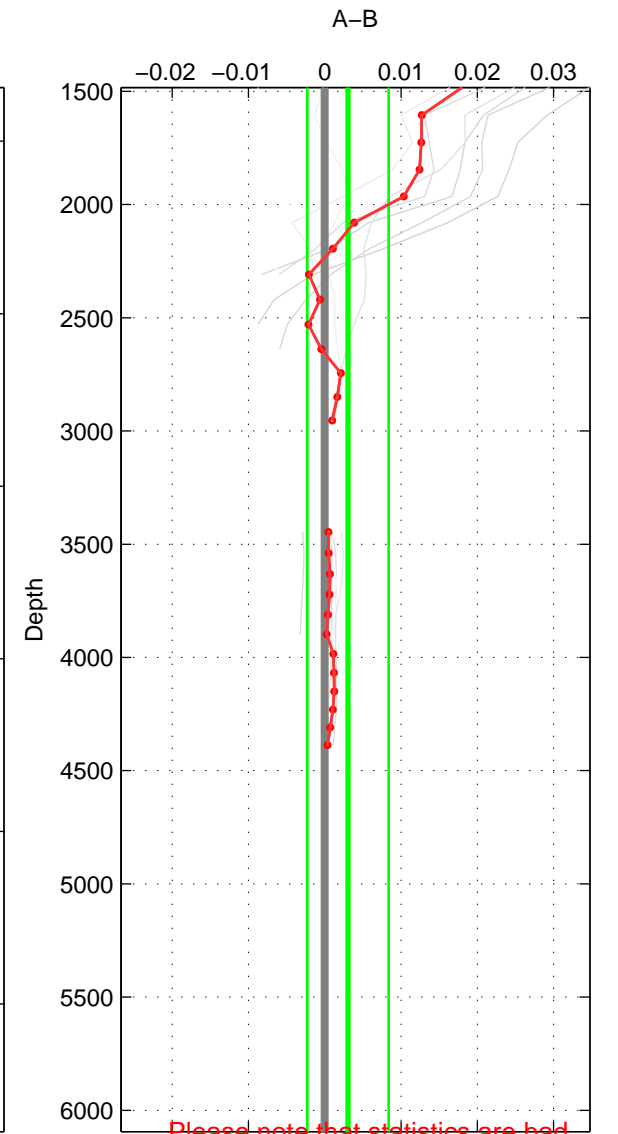

Cruise A (red). Date: Sep 1999 Cruisename: 585-49NZ19990823
 Cruise B (blue). Date: Jun 2005 Cruisename: 605-49NZ20050525

*** "Favourite" values are means of spaces 1 2.

	Offset	O.StDev	Ratio	R.Stdev	Rating
SIGMA:	-0.000	0.001	1.000	0.000	5
THETA:	-0.008	0.005	1.000	0.000	5
DEPTH:	0.003	0.005	1.000	0.000	3
FAV.:	-0.004	0.003	1.000	0.000	5

Profiles of A: 3
 Profiles of B: 7
 Diff profs: 13
 WMoffset (A-B): -0.00010861
 WMoffset stdev: 0.0014253
 WMratio (A/B): 1
 WMratio stdev: 4.1208e-05

Quality (1-5): 5

Profiles of A: 3
 Profiles of B: 7
 Diff profs: 15
 WMoffset (A-B): -0.0078652
 WMoffset stdev: 0.0050785
 WMratio (A/B): 0.99977
 WMratio stdev: 0.00014665

Quality (1-5): 5

Profiles of A: 3
 Profiles of B: 7
 Diff profs: 13
 WMoffset (A-B): 0.0030509
 WMoffset stdev: 0.0053226
 WMratio (A/B): 1.0001
 WMratio stdev: 0.00015417

Quality (1-5): 3

Please note that statistics are bad.