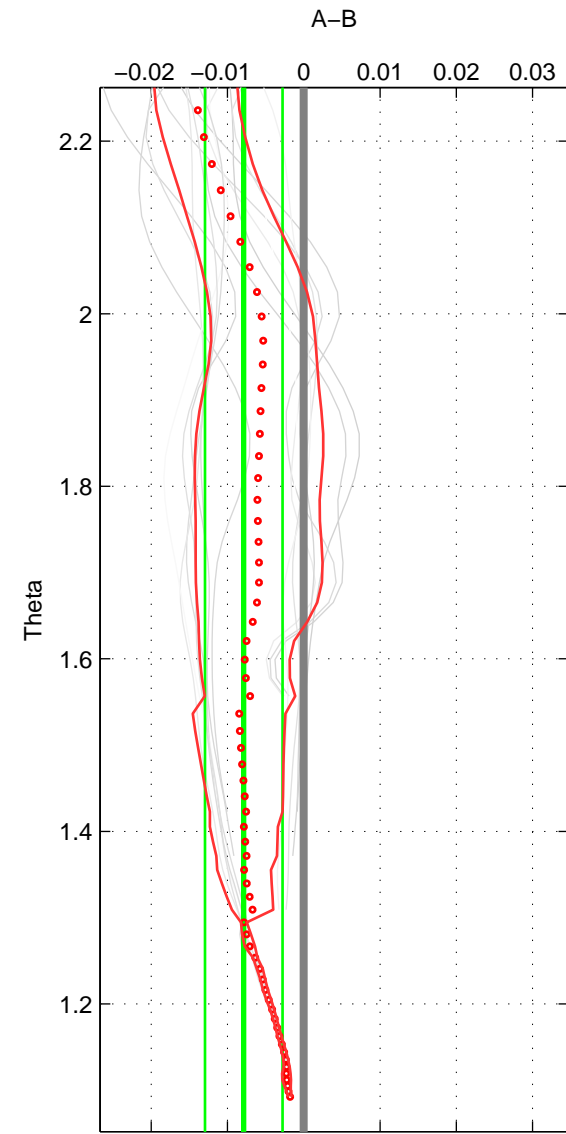

Cruise A (red). Date: Sep 1999 Cruisename: 585-49NZ19990823
 Cruise B (blue). Date: Jun 2005 Cruisename: 605-49NZ20050525

*** "Favourite" values are means of spaces 1 2.

	Offset	O.StDev	Ratio	R.Stdev	Rating
SIGMA:	-0.000	0.001	1.000	0.000	5
THETA:	-0.008	0.005	1.000	0.000	5
DEPTH:	0.003	0.005	1.000	0.000	3
FAV.:	-0.004	0.003	1.000	0.000	5

Profiles of A: 3
 Profiles of B: 7
 Diff profs: 13
 WMoffset (A-B): -0.00010861
 WMoffset stdev: 0.0014253
 WMratio (A/B): 1
 WMratio stdev: 4.1208e-05

Quality (1-5): 5

Profiles of A: 3
 Profiles of B: 7
 Diff profs: 15
 WMoffset (A-B): -0.0078652
 WMoffset stdev: 0.0050785
 WMratio (A/B): 0.99977
 WMratio stdev: 0.00014665

Quality (1-5): 5

Profiles of A: 3
 Profiles of B: 7
 Diff profs: 13
 WMoffset (A-B): 0.0030509
 WMoffset stdev: 0.0053226
 WMratio (A/B): 1.0001
 WMratio stdev: 0.00015417

Quality (1-5): 3

Please note that statistics are bad.