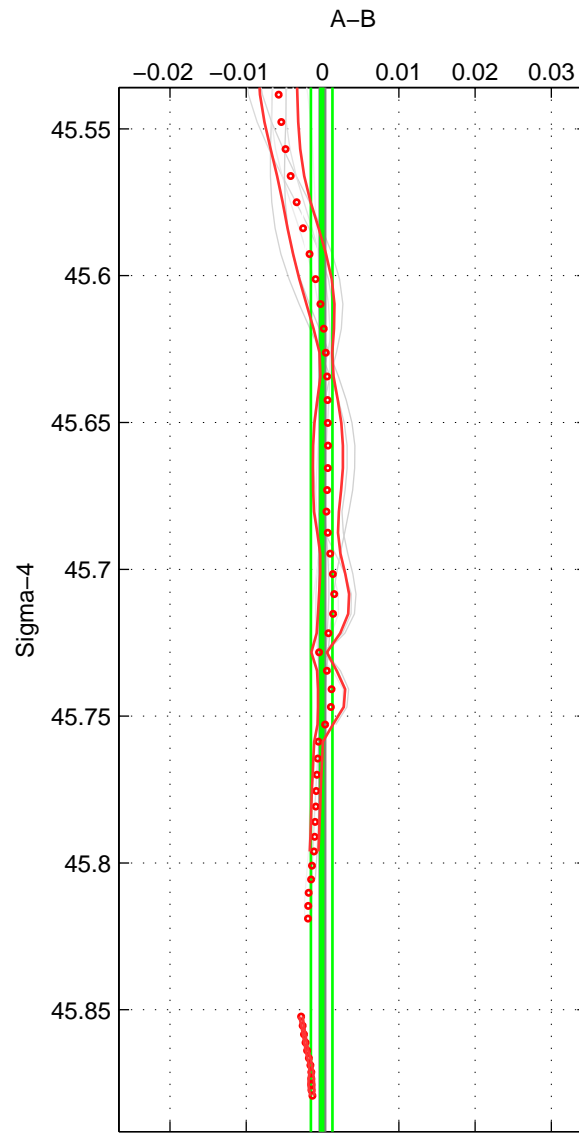

Cruise A (red). Date: Sep 1999 Cruisename: 585-49NZ19990823
 Cruise B (blue). Date: Jun 2005 Cruisename: 605-49NZ20050525

*** "Favourite" values are means of spaces 1 2.

	Offset	O.StDev	Ratio	R.Stdev	Rating
SIGMA:	-0.000	0.001	1.000	0.000	5
THETA:	-0.008	0.005	1.000	0.000	5
DEPTH:	0.003	0.005	1.000	0.000	3
FAV.:	-0.004	0.003	1.000	0.000	5

Profiles of A: 3
 Profiles of B: 7
 Diff profs: 13
 WMoffset (A-B): -0.00010861
 WMoffset stdev: 0.0014253
 WMratio (A/B): 1
 WMratio stdev: 4.1208e-05

Quality (1-5): 5

Profiles of A: 3
 Profiles of B: 7
 Diff profs: 15
 WMoffset (A-B): -0.0078652
 WMoffset stdev: 0.0050785
 WMratio (A/B): 0.99977
 WMratio stdev: 0.00014665

Quality (1-5): 5

Profiles of A: 3
 Profiles of B: 7
 Diff profs: 13
 WMoffset (A-B): 0.0030509
 WMoffset stdev: 0.0053226
 WMratio (A/B): 1.0001
 WMratio stdev: 0.00015417

Quality (1-5): 3

Please note that statistics are bad.