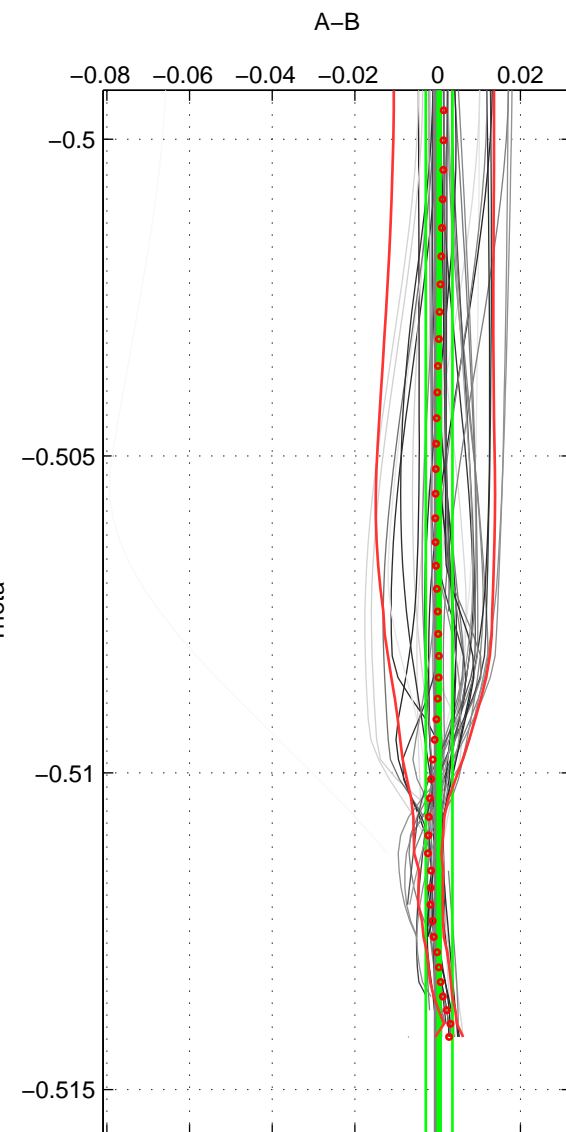

Cruise A (red). Date: Jul 2003 Cruisename: 50-320620030705

Cruise B (blue). Date: May 2002 Cruisename: 51-32H120020505

\*\*\* "Favourite" values are means of spaces 1 2.

	Offset	O.StDev	Ratio	R.Stdev	Rating
SIGMA:	0.000	0.000	1.000	0.000	4
THETA:	0.000	0.003	1.000	0.000	4
DEPTH:	-0.001	0.001	1.000	0.000	3
FAV.:	0.000	0.002	1.000	0.000	4

Profiles of A: 22  
 Profiles of B: 3  
 Diff profs : 43  
 WMoffset (A-B): 0.00017791  
 WMoffset stdev: 0.00029175  
 WMratio (A/B): 1  
 WMratio stdev: 8.3465e-06

Quality (1-5): 4

Profiles of A: 22  
 Profiles of B: 3  
 Diff profs : 43  
 WMoffset (A-B): 0.00034003  
 WMoffset stdev: 0.0032301  
 WMratio (A/B): 1  
 WMratio stdev: 9.2412e-05

Quality (1-5): 4

Profiles of A: 22  
 Profiles of B: 3  
 Diff profs : 43  
 WMoffset (A-B): -0.00078924  
 WMoffset stdev: 0.0012743  
 WMratio (A/B): 0.99998  
 WMratio stdev: 3.6456e-05

Quality (1-5): 3