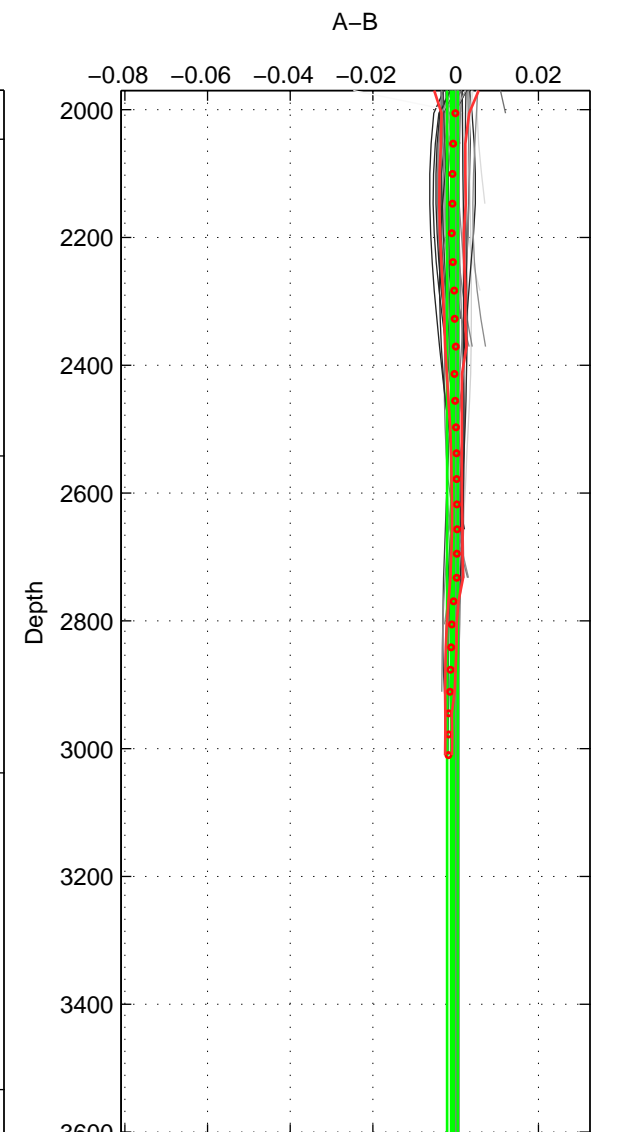

Cruise A (red). Date: Jul 2003 Cruisename: 50-320620030705

Cruise B (blue). Date: May 2002 Cruisename: 51-32H120020505

\*\*\* "Favourite" values are means of spaces 1 2.

	Offset	O.StDev	Ratio	R.Stdev	Rating
SIGMA:	0.000	0.000	1.000	0.000	4
THETA:	0.000	0.003	1.000	0.000	4
DEPTH:	-0.001	0.001	1.000	0.000	3
FAV.:	0.000	0.002	1.000	0.000	4

Profiles of A: 22  
 Profiles of B: 3  
 Diff profs : 43  
 WMoffset (A-B): 0.00017791  
 WMoffset stdev: 0.00029175  
 WMratio (A/B): 1  
 WMratio stdev: 8.3465e-06

Quality (1-5): 4

Profiles of A: 22  
 Profiles of B: 3  
 Diff profs : 43  
 WMoffset (A-B): 0.00034003  
 WMoffset stdev: 0.0032301  
 WMratio (A/B): 1  
 WMratio stdev: 9.2412e-05

Quality (1-5): 4

Profiles of A: 22  
 Profiles of B: 3  
 Diff profs : 43  
 WMoffset (A-B): -0.00078924  
 WMoffset stdev: 0.0012743  
 WMratio (A/B): 0.99998  
 WMratio stdev: 3.6456e-05

Quality (1-5): 3