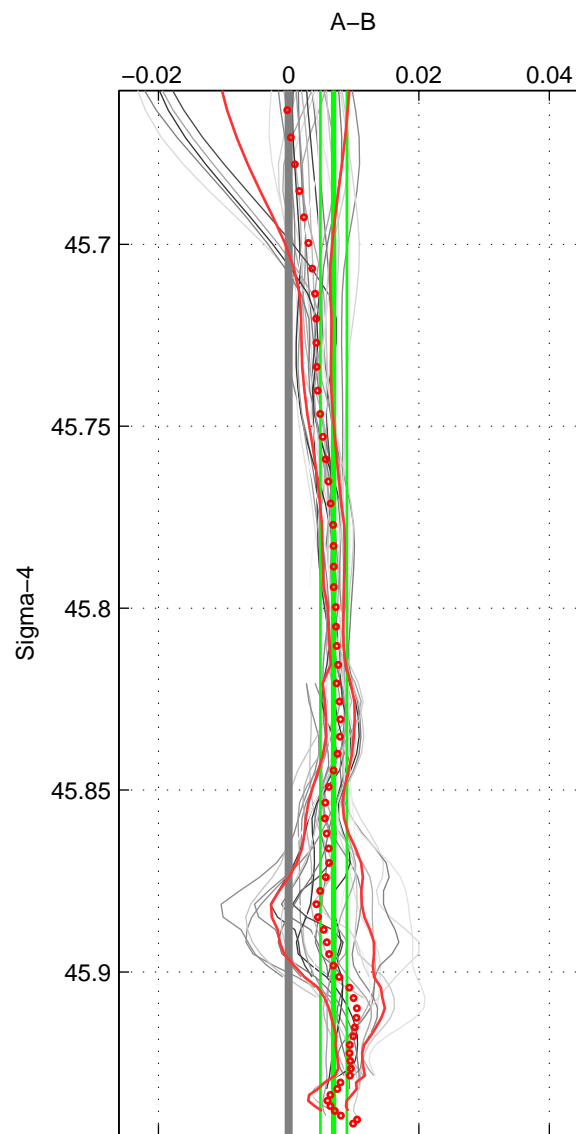

Cruise A (red). Date: Dec 2000 Cruisename: 131-06BE20001128

Cruise B (blue). Date: Oct 2003 Cruisename: 233-316N20030922

\*\*\* "Favourite" values are means of spaces 1 2 3.

	Offset	O.StDev	Ratio	R.Stdev	Rating
SIGMA:	0.007	0.002	1.000	0.000	5
THETA:	0.004	0.002	1.000	0.000	5
DEPTH:	0.004	0.004	1.000	0.000	5
FAV.:	0.005	0.002	1.000	0.000	5

Profiles of A: 8  
 Profiles of B: 6  
 Diff profs : 33  
 WMoffset (A-B): 0.006891  
 WMoffset stdev: 0.0020366  
 WMratio (A/B): 1.0002  
 WMratio stdev: 5.8326e-05

Quality (1-5): 5

Profiles of A: 8  
 Profiles of B: 6  
 Diff profs : 33  
 WMoffset (A-B): 0.0042934  
 WMoffset stdev: 0.0015507  
 WMratio (A/B): 1.0001  
 WMratio stdev: 4.4466e-05

Quality (1-5): 5

Profiles of A: 8  
 Profiles of B: 6  
 Diff profs : 33  
 WMoffset (A-B): 0.0036902  
 WMoffset stdev: 0.0036777  
 WMratio (A/B): 1.0001  
 WMratio stdev: 0.0001053

Quality (1-5): 5