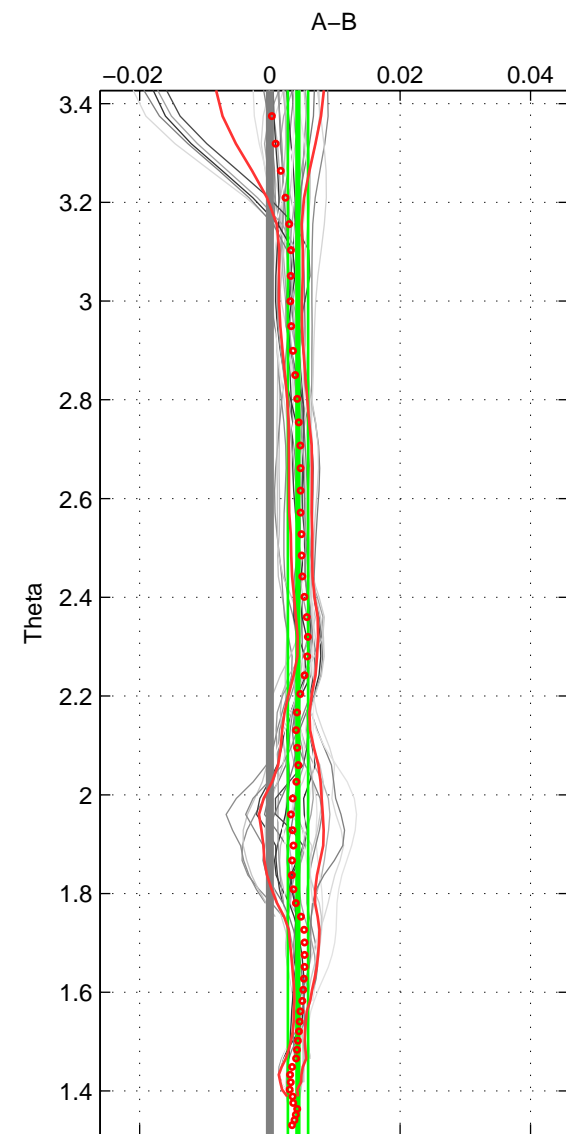

Cruise A (red). Date: Dec 2000 Cruisename: 131-06BE20001128

Cruise B (blue). Date: Oct 2003 Cruisename: 233-316N20030922

\*\*\* "Favourite" values are means of spaces 1 2 3.

	Offset	O.StDev	Ratio	R.Stdev	Rating
SIGMA:	0.007	0.002	1.000	0.000	5
THETA:	0.004	0.002	1.000	0.000	5
DEPTH:	0.004	0.004	1.000	0.000	5
FAV.:	0.005	0.002	1.000	0.000	5

Profiles of A: 8  
 Profiles of B: 6  
 Diff profs : 33  
 WMoffset (A-B): 0.006891  
 WMoffset stdev: 0.0020366  
 WMratio (A/B): 1.0002  
 WMratio stdev: 5.8326e-05

Quality (1-5): 5

Profiles of A: 8  
 Profiles of B: 6  
 Diff profs : 33  
 WMoffset (A-B): 0.0042934  
 WMoffset stdev: 0.0015507  
 WMratio (A/B): 1.0001  
 WMratio stdev: 4.4466e-05

Quality (1-5): 5

Profiles of A: 8  
 Profiles of B: 6  
 Diff profs : 33  
 WMoffset (A-B): 0.0036902  
 WMoffset stdev: 0.0036777  
 WMratio (A/B): 1.0001  
 WMratio stdev: 0.0001053

Quality (1-5): 5