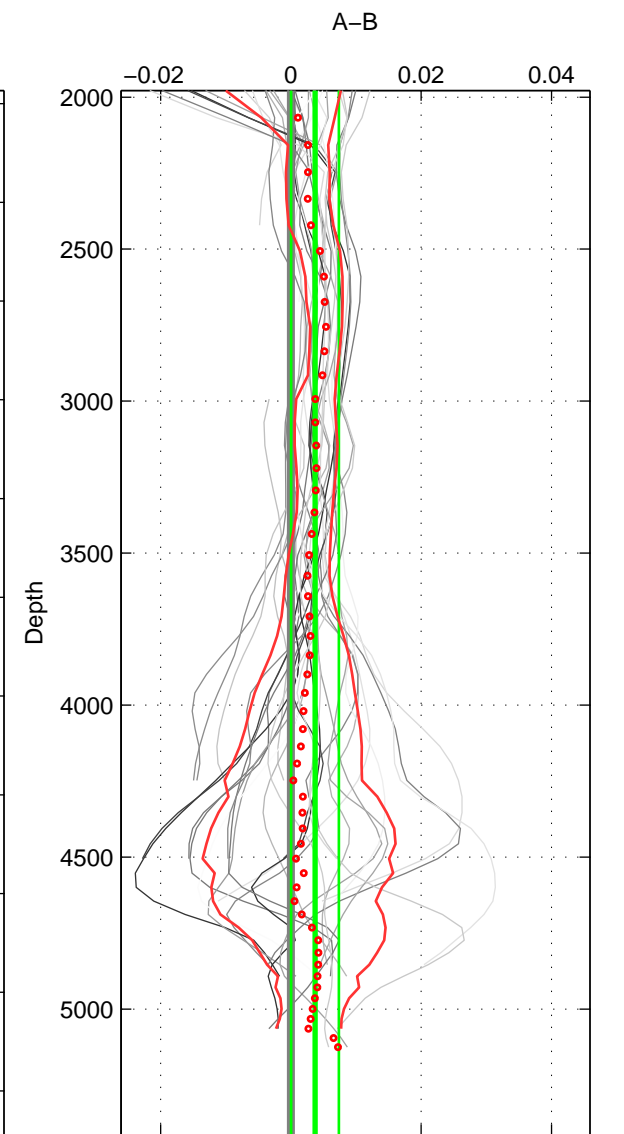

Cruise A (red). Date: Dec 2000 Cruisename: 131-06BE20001128

Cruise B (blue). Date: Oct 2003 Cruisename: 233-316N20030922

\*\*\* "Favourite" values are means of spaces 1 2 3.

	Offset	O.StDev	Ratio	R.Stdev	Rating
SIGMA:	0.007	0.002	1.000	0.000	5
THETA:	0.004	0.002	1.000	0.000	5
DEPTH:	0.004	0.004	1.000	0.000	5
FAV.:	0.005	0.002	1.000	0.000	5

Profiles of A: 8  
 Profiles of B: 6  
 Diff profs : 33  
 WMoffset (A-B): 0.006891  
 WMoffset stdev: 0.0020366  
 WMratio (A/B): 1.0002  
 WMratio stdev: 5.8326e-05

Quality (1-5): 5

Profiles of A: 8  
 Profiles of B: 6  
 Diff profs : 33  
 WMoffset (A-B): 0.0042934  
 WMoffset stdev: 0.0015507  
 WMratio (A/B): 1.0001  
 WMratio stdev: 4.4466e-05

Quality (1-5): 5

Profiles of A: 8  
 Profiles of B: 6  
 Diff profs : 33  
 WMoffset (A-B): 0.0036902  
 WMoffset stdev: 0.0036777  
 WMratio (A/B): 1.0001  
 WMratio stdev: 0.0001053

Quality (1-5): 5