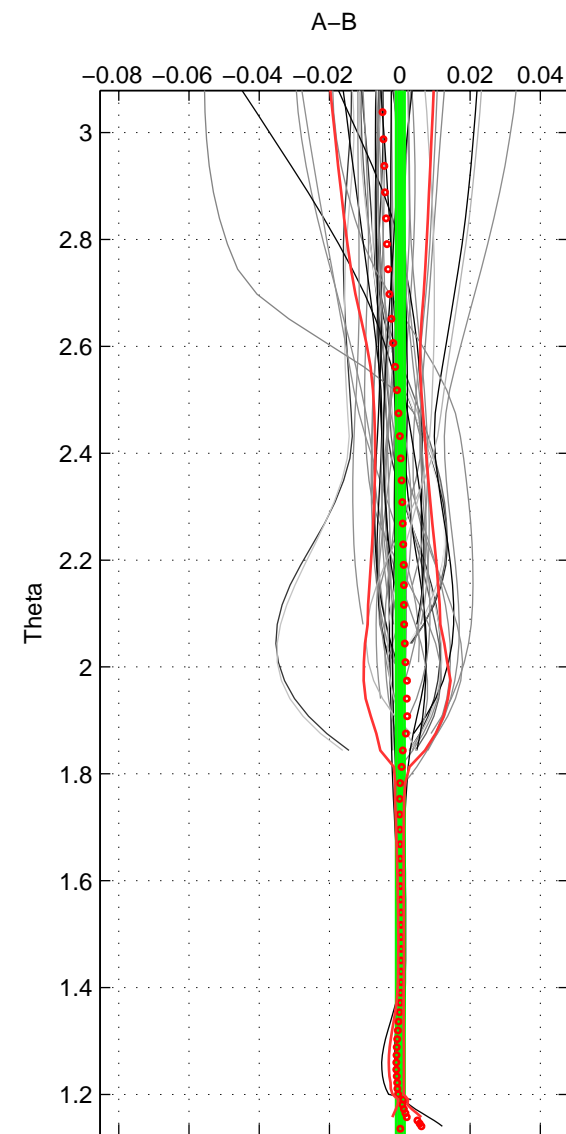

Cruise A (red). Date: Jul 2001 Cruisename: 656-49UF20010710

Cruise B (blue). Date: Nov 2004 Cruisename: 705-49UP20041021

*** "Favourite" values are means of spaces 1 2.

	Offset	O.StDev	Ratio	R.Stdev	Rating
SIGMA:	-0.000	0.006	1.000	0.000	5
THETA:	0.000	0.001	1.000	0.000	5
DEPTH:	-0.001	0.005	1.000	0.000	3
FAV.:	-0.000	0.004	1.000	0.000	5

Profiles of A: 34
 Profiles of B: 15
 Diff profs : 49
 WMoffset (A-B): -0.00019739
 WMoffset stdev: 0.006206
 WMratio (A/B): 0.99999
 WMratio stdev: 0.00017953

Quality (1-5): 5

Profiles of A: 34
 Profiles of B: 15
 Diff profs : 49
 WMoffset (A-B): 0.00015309
 WMoffset stdev: 0.00118
 WMratio (A/B): 1
 WMratio stdev: 3.4039e-05

Quality (1-5): 5

Profiles of A: 34
 Profiles of B: 15
 Diff profs : 49
 WMoffset (A-B): -0.00065748
 WMoffset stdev: 0.004905
 WMratio (A/B): 0.99998
 WMratio stdev: 0.00014169

Quality (1-5): 3

Please note that statistics are bad.