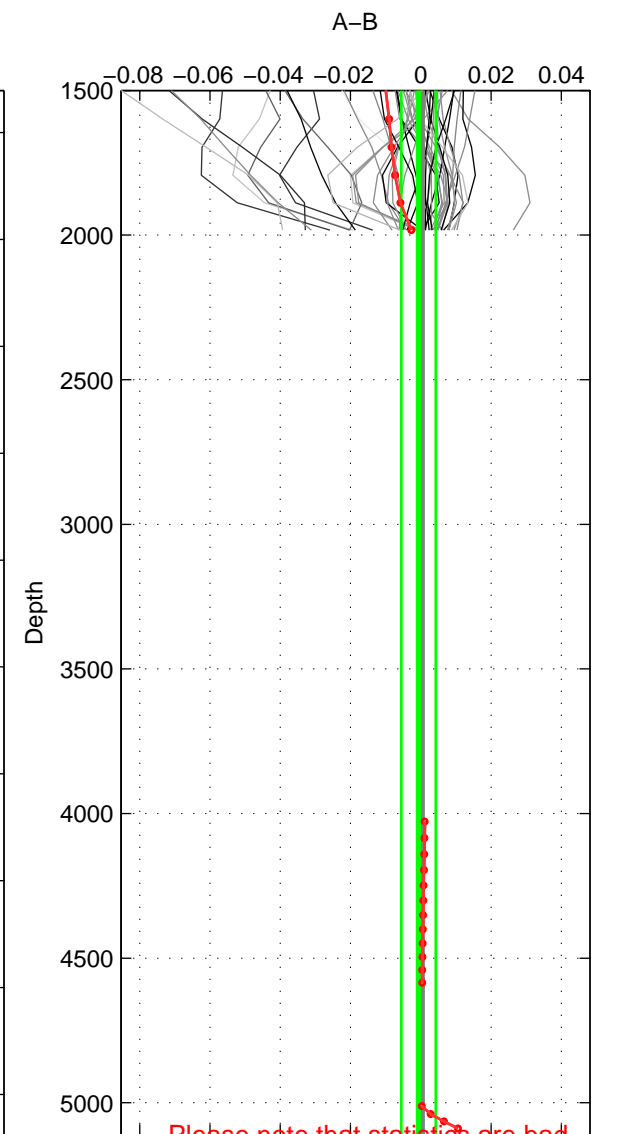

Cruise A (red). Date: Jul 2001 Cruisename: 656-49UF20010710

Cruise B (blue). Date: Nov 2004 Cruisename: 705-49UP20041021

*** "Favourite" values are means of spaces 1 2.

	Offset	O.StDev	Ratio	R.Stdev	Rating
SIGMA:	-0.000	0.006	1.000	0.000	5
THETA:	0.000	0.001	1.000	0.000	5
DEPTH:	-0.001	0.005	1.000	0.000	3
FAV.:	-0.000	0.004	1.000	0.000	5

Profiles of A: 34
 Profiles of B: 15
 Diff profs : 49
 WMoffset (A-B): -0.00019739
 WMoffset stdev: 0.006206
 WMratio (A/B): 0.99999
 WMratio stdev: 0.00017953

Quality (1-5): 5

Profiles of A: 34
 Profiles of B: 15
 Diff profs : 49
 WMoffset (A-B): 0.00015309
 WMoffset stdev: 0.00118
 WMratio (A/B): 1
 WMratio stdev: 3.4039e-05

Quality (1-5): 5

Profiles of A: 34
 Profiles of B: 15
 Diff profs : 49
 WMoffset (A-B): -0.00065748
 WMoffset stdev: 0.004905
 WMratio (A/B): 0.99998
 WMratio stdev: 0.00014169

Quality (1-5): 3

Please note that statistics are bad.