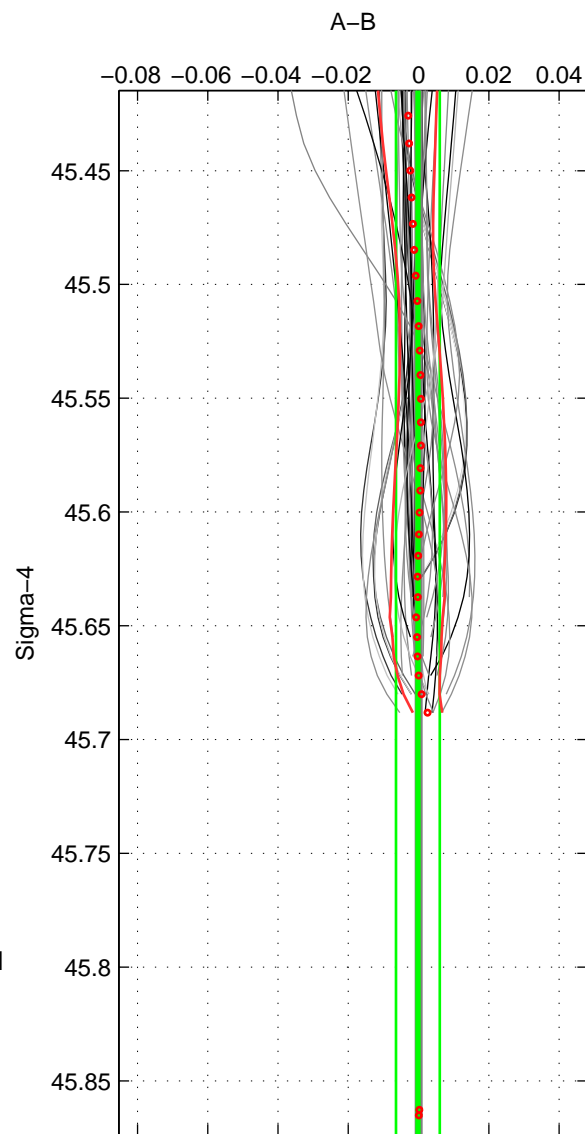

Cruise A (red). Date: Jul 2001 Cruisename: 656-49UF20010710

Cruise B (blue). Date: Nov 2004 Cruisename: 705-49UP20041021

*** "Favourite" values are means of spaces 1 2.

	Offset	O.StDev	Ratio	R.Stdev	Rating
SIGMA:	-0.000	0.006	1.000	0.000	5
THETA:	0.000	0.001	1.000	0.000	5
DEPTH:	-0.001	0.005	1.000	0.000	3
FAV.:	-0.000	0.004	1.000	0.000	5

Profiles of A: 34
 Profiles of B: 15
 Diff profs : 49
 WMoffset (A-B): -0.00019739
 WMoffset stdev: 0.006206
 WMratio (A/B): 0.99999
 WMratio stdev: 0.00017953

Quality (1-5): 5

Profiles of A: 34
 Profiles of B: 15
 Diff profs : 49
 WMoffset (A-B): 0.00015309
 WMoffset stdev: 0.00118
 WMratio (A/B): 1
 WMratio stdev: 3.4039e-05

Quality (1-5): 5

Profiles of A: 34
 Profiles of B: 15
 Diff profs : 49
 WMoffset (A-B): -0.00065748
 WMoffset stdev: 0.004905
 WMratio (A/B): 0.99998
 WMratio stdev: 0.00014169

Quality (1-5): 3

Please note that statistics are bad.