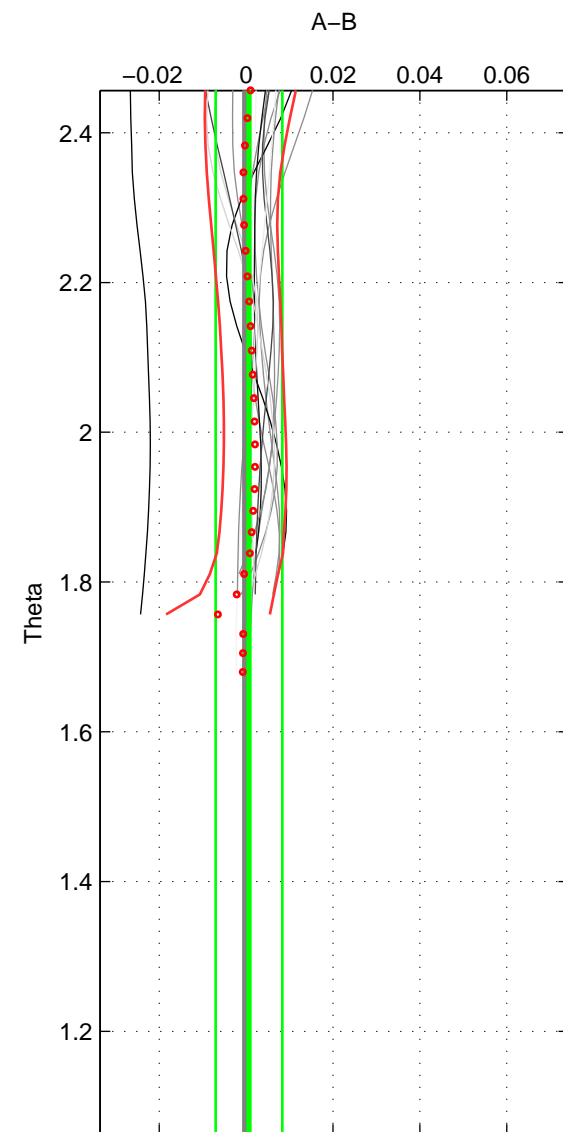

Cruise A (red). Date: Jun 2001 Cruisename: 591-49NZ20010604

Cruise B (blue). Date: Jul 2001 Cruisename: 694-49UP20010619

*** "Favourite" values are means of spaces 1 2.

	Offset	O.StDev	Ratio	R.Stdev	Rating
SIGMA:	0.000	0.004	1.000	0.000	4
THETA:	0.001	0.008	1.000	0.000	4
DEPTH:	-0.002	0.000	1.000	0.000	3
FAV.:	0.000	0.006	1.000	0.000	4

Profiles of A: 6
 Profiles of B: 11
 Diff profs : 15
 WMoffset (A-B): 0.00031323
 WMoffset stdev: 0.0041233
 WMratio (A/B): 1
 WMratio stdev: 0.00011936

Quality (1-5): 4

Profiles of A: 6
 Profiles of B: 11
 Diff profs : 15
 WMoffset (A-B): 0.00064804
 WMoffset stdev: 0.0076753
 WMratio (A/B): 1
 WMratio stdev: 0.00022215

Quality (1-5): 4

Profiles of A: 6
 Profiles of B: 11
 Diff profs : 15
 WMoffset (A-B): -0.0015165
 WMoffset stdev: 0.00034618
 WMratio (A/B): 0.99996
 WMratio stdev: 1.0022e-05

Quality (1-5): 3

Please note that statistics are bad.