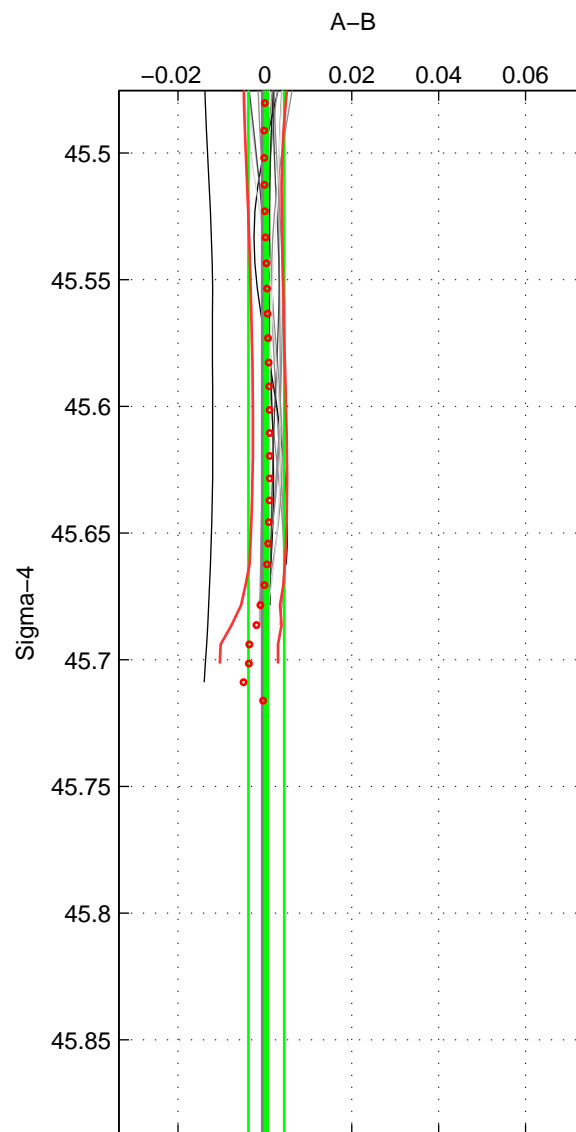

Cruise A (red). Date: Jun 2001 Cruisename: 591-49NZ20010604

Cruise B (blue). Date: Jul 2001 Cruisename: 694-49UP20010619

*** "Favourite" values are means of spaces 1 2.

	Offset	O.StDev	Ratio	R.Stdev	Rating
SIGMA:	0.000	0.004	1.000	0.000	4
THETA:	0.001	0.008	1.000	0.000	4
DEPTH:	-0.002	0.000	1.000	0.000	3
FAV.:	0.000	0.006	1.000	0.000	4

Profiles of A: 6
 Profiles of B: 11
 Diff profs : 15
 WMoffset (A-B): 0.00031323
 WMoffset stdev: 0.0041233
 WMratio (A/B): 1
 WMratio stdev: 0.00011936

Quality (1-5): 4

Profiles of A: 6
 Profiles of B: 11
 Diff profs : 15
 WMoffset (A-B): 0.00064804
 WMoffset stdev: 0.0076753
 WMratio (A/B): 1
 WMratio stdev: 0.00022215

Quality (1-5): 4

Profiles of A: 6
 Profiles of B: 11
 Diff profs : 15
 WMoffset (A-B): -0.0015165
 WMoffset stdev: 0.00034618
 WMratio (A/B): 0.99996
 WMratio stdev: 1.0022e-05

Quality (1-5): 3

Please note that statistics are bad.