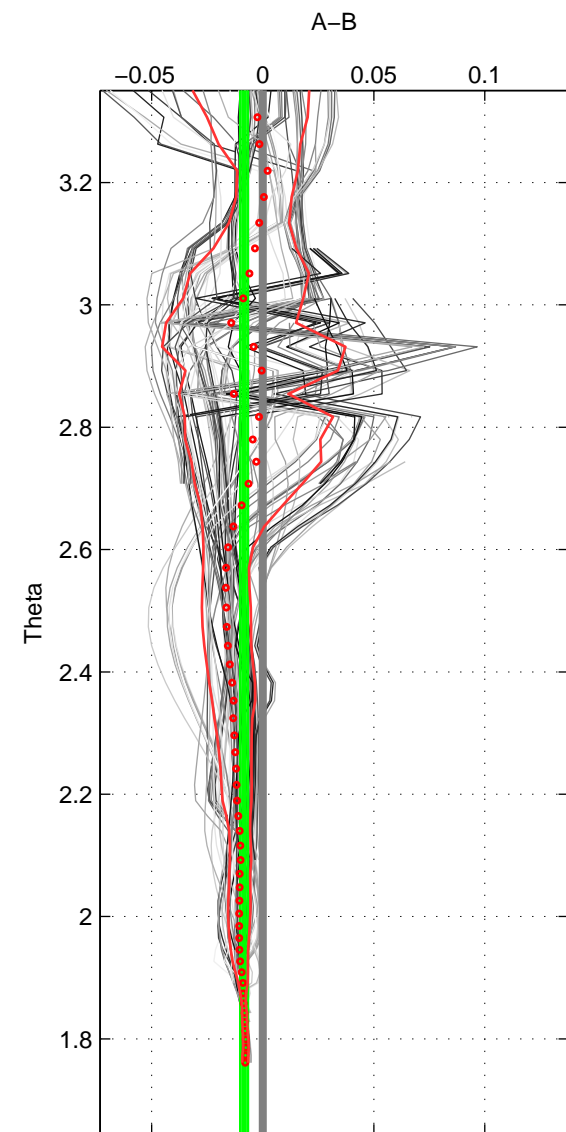

Cruise A (red). Date: Aug 2003 Cruisename: 166-06MT20030723

Cruise B (blue). Date: Oct 1994 Cruisename: 184-18HU19941012

\*\*\* "Favourite" values are means of spaces 1 2 3.

	Offset	O.StDev	Ratio	R.Stdev	Rating
SIGMA:	-0.010	0.002	1.000	0.000	5
THETA:	-0.008	0.002	1.000	0.000	5
DEPTH:	-0.013	0.006	1.000	0.000	5
FAV. :	-0.011	0.003	1.000	0.000	5

Profiles of A: 10  
 Profiles of B: 13  
 Diff profs : 91  
 WMoffset (A-B): -0.010314  
 WMoffset stdev: 0.0020798  
 WMratio (A/B): 0.9997  
 WMratio stdev: 5.9598e-05

Quality (1-5): 5

Profiles of A: 10  
 Profiles of B: 13  
 Diff profs : 91  
 WMoffset (A-B): -0.0084166  
 WMoffset stdev: 0.0017108  
 WMratio (A/B): 0.99976  
 WMratio stdev: 4.9024e-05

Quality (1-5): 5

Profiles of A: 10  
 Profiles of B: 13  
 Diff profs : 91  
 WMoffset (A-B): -0.012864  
 WMoffset stdev: 0.0057051  
 WMratio (A/B): 0.99963  
 WMratio stdev: 0.00016344

Quality (1-5): 5