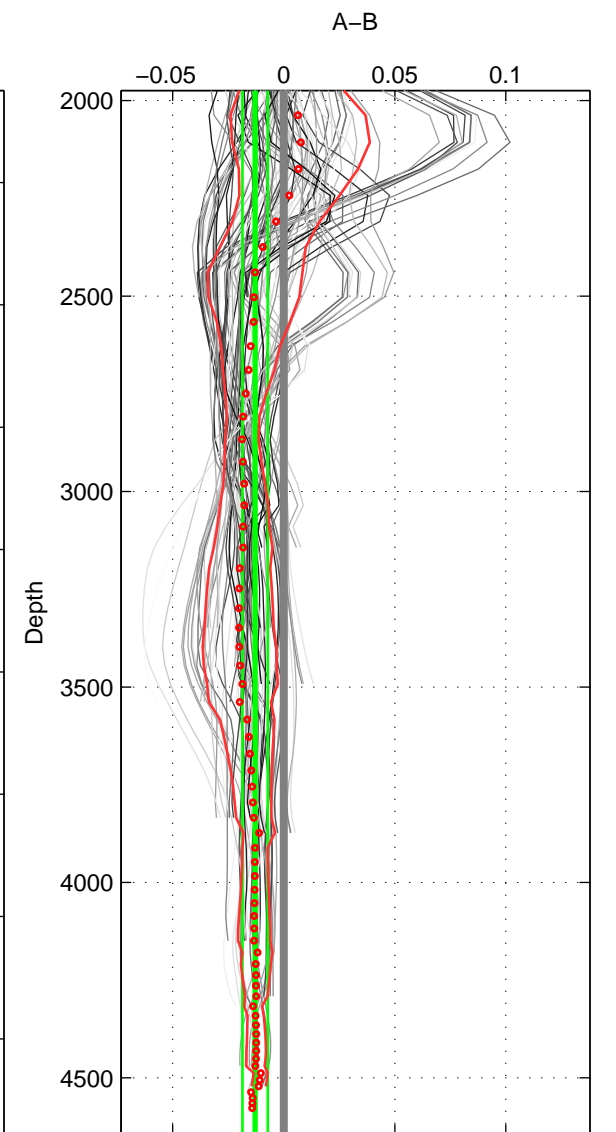

Cruise A (red). Date: Aug 2003 Cruisename: 166-06MT20030723

Cruise B (blue). Date: Oct 1994 Cruisename: 184-18HU19941012

\*\*\* "Favourite" values are means of spaces 1 2 3.

	Offset	O.StDev	Ratio	R.Stdev	Rating
SIGMA:	-0.010	0.002	1.000	0.000	5
THETA:	-0.008	0.002	1.000	0.000	5
DEPTH:	-0.013	0.006	1.000	0.000	5
FAV. :	-0.011	0.003	1.000	0.000	5

Profiles of A: 10  
 Profiles of B: 13  
 Diff profs : 91  
 WMoffset (A-B): -0.010314  
 WMoffset stdev: 0.0020798  
 WMratio (A/B): 0.9997  
 WMratio stdev: 5.9598e-05

Quality (1-5): 5

Profiles of A: 10  
 Profiles of B: 13  
 Diff profs : 91  
 WMoffset (A-B): -0.0084166  
 WMoffset stdev: 0.0017108  
 WMratio (A/B): 0.99976  
 WMratio stdev: 4.9024e-05

Quality (1-5): 5

Profiles of A: 10  
 Profiles of B: 13  
 Diff profs : 91  
 WMoffset (A-B): -0.012864  
 WMoffset stdev: 0.0057051  
 WMratio (A/B): 0.99963  
 WMratio stdev: 0.00016344

Quality (1-5): 5