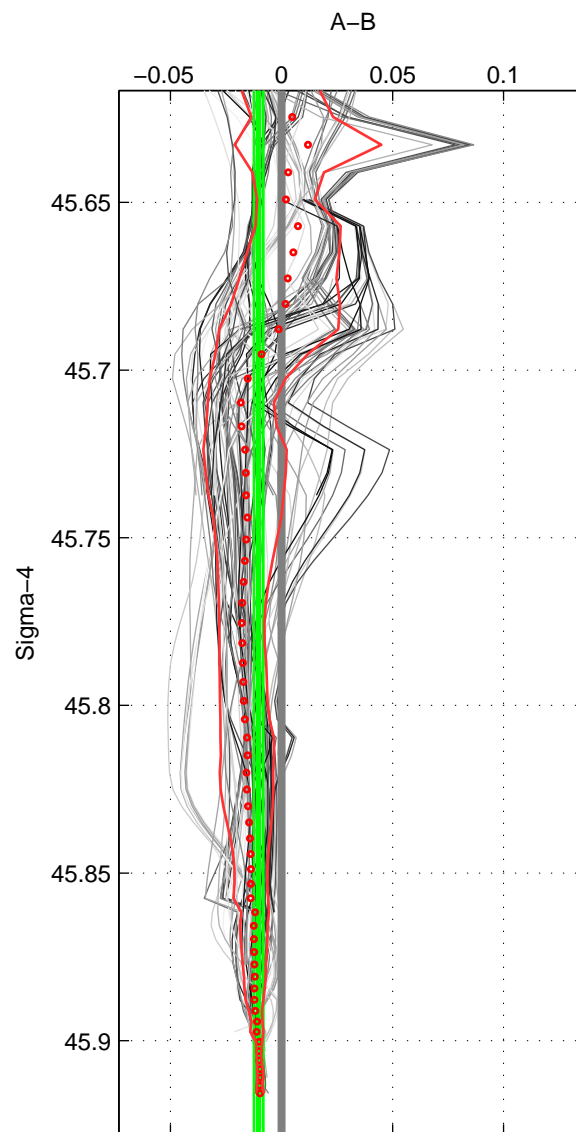

Cruise A (red). Date: Aug 2003 Cruisename: 166-06MT20030723

Cruise B (blue). Date: Oct 1994 Cruisename: 184-18HU19941012

\*\*\* "Favourite" values are means of spaces 1 2 3.

	Offset	O.StDev	Ratio	R.Stdev	Rating
SIGMA:	-0.010	0.002	1.000	0.000	5
THETA:	-0.008	0.002	1.000	0.000	5
DEPTH:	-0.013	0.006	1.000	0.000	5
FAV. :	-0.011	0.003	1.000	0.000	5

Profiles of A: 10  
 Profiles of B: 13  
 Diff profs : 91  
 WMoffset (A-B): -0.010314  
 WMoffset stdev: 0.0020798  
 WMratio (A/B): 0.9997  
 WMratio stdev: 5.9598e-05

Quality (1-5): 5

Profiles of A: 10  
 Profiles of B: 13  
 Diff profs : 91  
 WMoffset (A-B): -0.0084166  
 WMoffset stdev: 0.0017108  
 WMratio (A/B): 0.99976  
 WMratio stdev: 4.9024e-05

Quality (1-5): 5

Profiles of A: 10  
 Profiles of B: 13  
 Diff profs : 91  
 WMoffset (A-B): -0.012864  
 WMoffset stdev: 0.0057051  
 WMratio (A/B): 0.99963  
 WMratio stdev: 0.00016344

Quality (1-5): 5